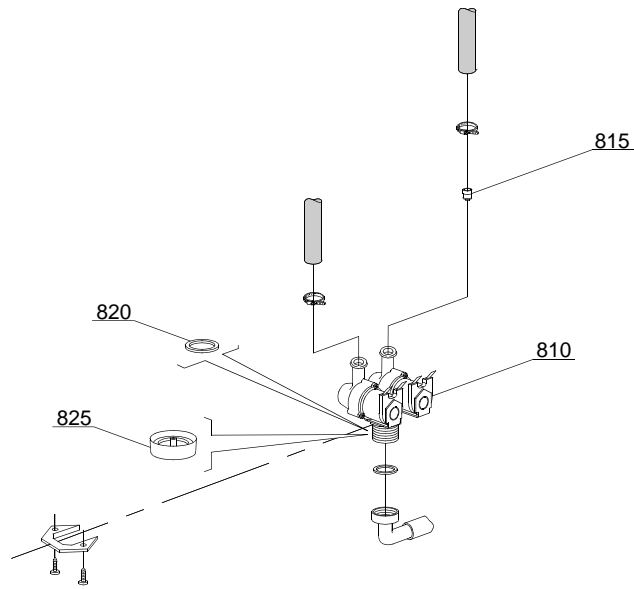

04_007_e

Spare parts

ID	P-code	Model	Type	Accessory	Voltage	en
MODULE:Electric control components						
300	10707/1		74U			0-90°C thermostat
305	10708/L		74U			120" timer
315	16064/A		74U	ws		Regeneration timer
320	16047		74U			Tripolar relay in deviation 16A
320	15620		74U	dp		Bipolar relay in deviation
325	260018		74U			Electric component panel
330	50553		74U			3 times electronic timer with regeneration

05_002_e

Spare parts

ID	P-code	Model	Type	Accessory	Voltage	Description
MODULE:Solenoid valve group						
700	10703		74U			Single solenoid valve
720	N.C.		74U			Pression reducing valve

05_003_e

Spare parts