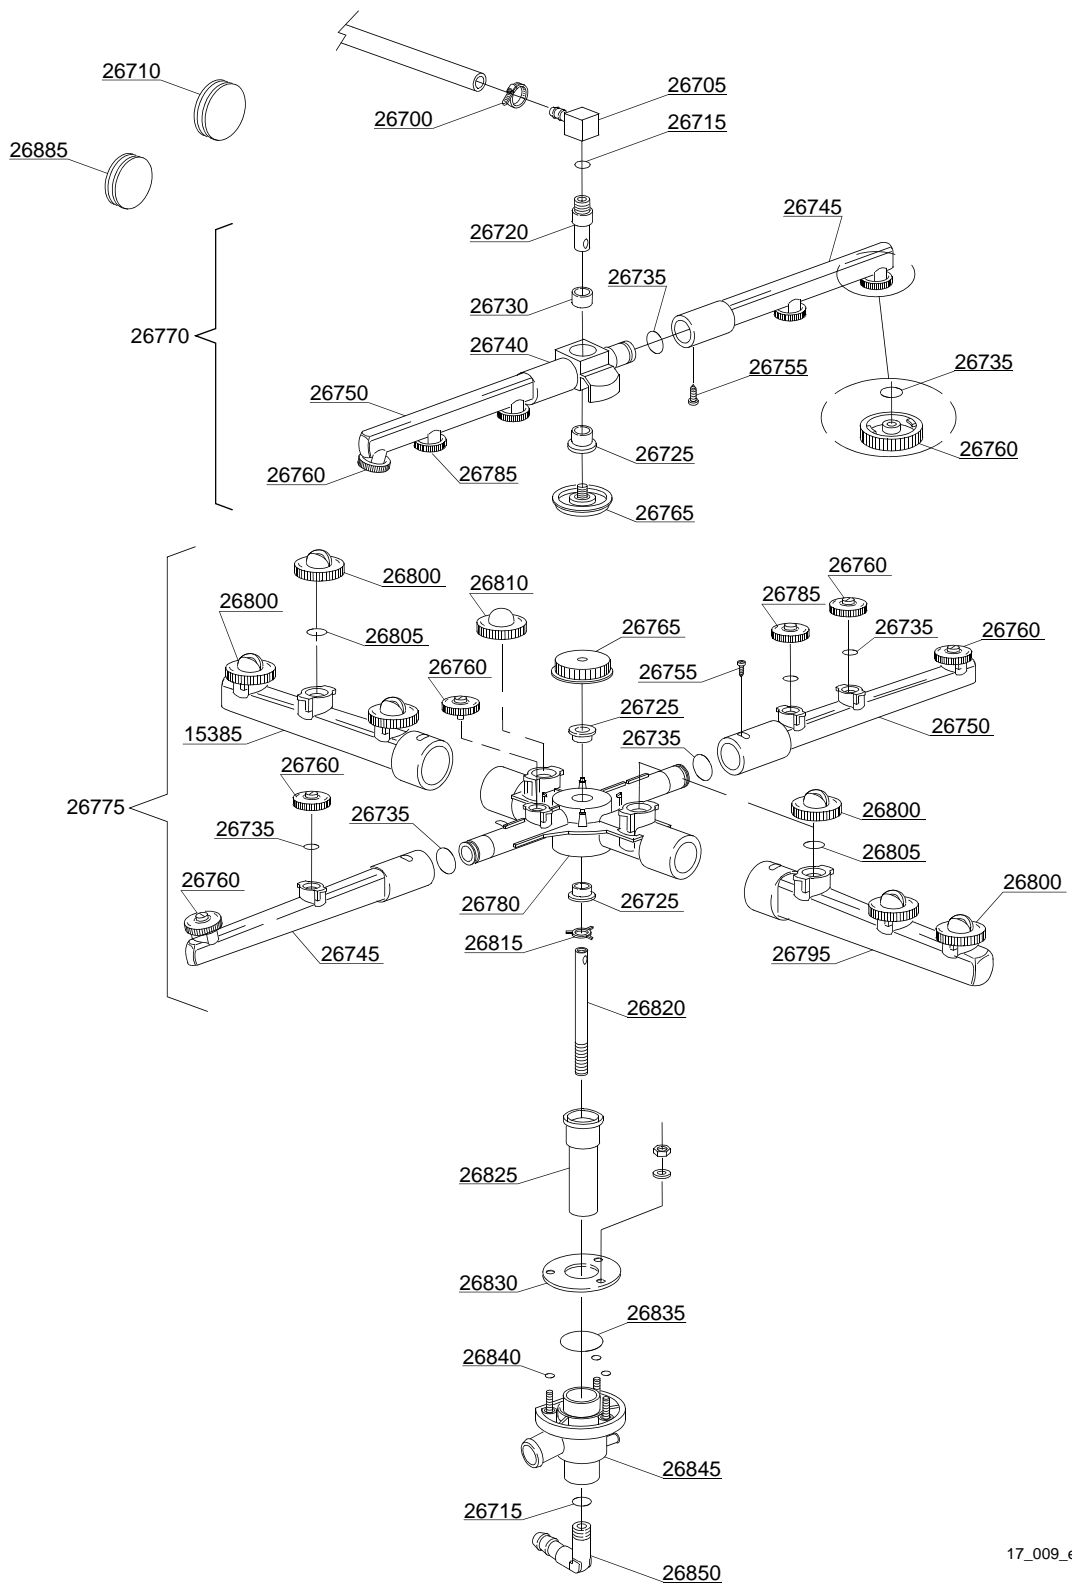

16_001_e

Spare parts

ID	P-code	Model	Type	Accessory	Voltage	Description
MODULE:Pressure switch group with air trap						
2100	10706/A		74U			47-27 pressure switch
2105	10911/B		74U			Air trap assembly
2110	13301		74U			O-ring
2115	11702		74U			M8 stainless steel nut

17_009_e

Spare parts

ID	P-code	Model	Type	Accessory	Voltage	Description
MODULE:Turret group with rotating arms						
26700	11807		74U			12/22 clamp
26705	350402		74U			Top turret rinse hub
26710	13316		74U			43x10 blind O-ring
26715	13003		74U			OR 112 NBR O-ring
26720	350401		74U			Lower axle rinse hub
26725	13319		74U			Sliding washer
26730	13320		74U			Sliding washer
26735	13002		74U			OR R6 NBR O-ring
26740	10359		74U			Rinse rotor
26745	10360		74U			Right rinse pipe
26750	10361		74U			Left rinse pipe
26755	11004		74U			4x10 TCB Ø8 spax toothed screw
26760	12537		74U			Opened head rinse nozzle
26765	10365		74U			Handle with insert
26770	10996		74U			Top rinse group
26775	540998		74U			Lower wash/rinse group
26780	540013		74U			Wash rotor
26785	12538		74U			Closed head rinse nozzle
26790	10355		74U			Right wash pipe
26795	10356		74U			Left wash pipe
26800	10357		74U			Opened head wash nozzle
26805	13009		74U			OR 2050 NBR O-ring
26810	10358		74U			Closed head wash nozzle
26815	10203		74U			Guide pipe
26820	16039		74U			Ø10x1,5x185 steel ground shaft
26825	16250		74U			Bell-shape assembly with pipe coupling
26830	16038		74U			Ø60 stainless steel disk
26835	13000		74U			OR 3125 NBR O-ring
26840	13001		74U			OR 104 NBR O-ring
26845	10205/A		74U			Lower wash turret with hole
26850	12030		74U			3/8M Ø12 elbow pipe fitting
26855	13316/A		74U			DVGW hole O-ring