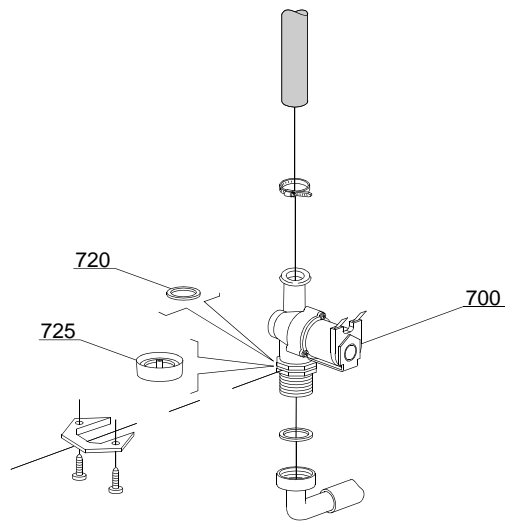

05_002_e

Spare parts

ID	P-code	Model	Type	Accessory	Voltage	Description
MODULE:Solenoid valve group						
700	10703		74U			Single solenoid valve
720	N.C.		74U			Pression reducing valve