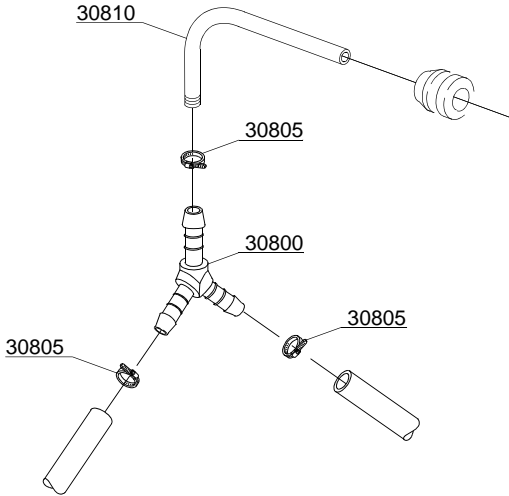

10_004_e

Spare parts

ID	P-code	Model	Type	Accessory	Voltage	Description
MODULE: Rinse aid dispenser group						
4800	10805		74U			Tecnopro non return valve
4805	10806		74U			Ø22 O-ring
4810	10807		74U			Membrane
4820	10799		74U			Rinse aid dispenser
4830	12525		74U			Counter-weight
4840	15058		74U			Small filter

11_007_e

Spare parts

ID	P-code	Model	Type	Accessory	Voltage	Description
MODULE:Boiler group						
12400	13010		74U			OR O-ring
12405	140905		74U			Boiler
12410	18206		74U			2,4/2,61KW 230/240V heating element
12410	18206/D		74U			2,8/3,05KW 230/240V heating element
12410	18215		74U			4/4,36KW 230/240/3 heating element
12415	15550		74U			Safety thermostat

12_003ae

Spare parts

ID	P-code	Model	Type	Accessory	Voltage	Description
MODULE:3 ways connection						
30800	540090		74U			Ø10 mm plastic 3 ways connection
30805	11807		74U			12/22 clamp

12_003be

Spare parts

Spare parts

ID	P-code	Model	Type	Accessory	Voltage	Description
MODULE:4 ways connection						
9600	15151		74U	cr		Ø10 mm 4 ways connection
9605	11807		74U			12/22 clamp

13_004_e

ID	P-code	Model	Type	Accessory	Voltage	Description
MODULE:Wash pump						
12500	135501		74U		A	0,30Hp wash pump
12500	135500		74U		H	0,30Hp 60Hz wash pump
12505	10702		74U			5 uF condenser
12510	10718		74U			Pump pipe coupling
12515	13019		74U			4137 OR 140 NBR O-ring
12520	11806		74U			25/40 clamp
12525	440123		74U			Pump support
12530	135502		74U			OR O-ring
12535	15080		74U			Rotating seals
12540	135505		74U			Pump rotor
12545	135504		74U			Delivery scroll
12550	135506		74U			OR O-ring
12555	135503		74U			Suction scroll