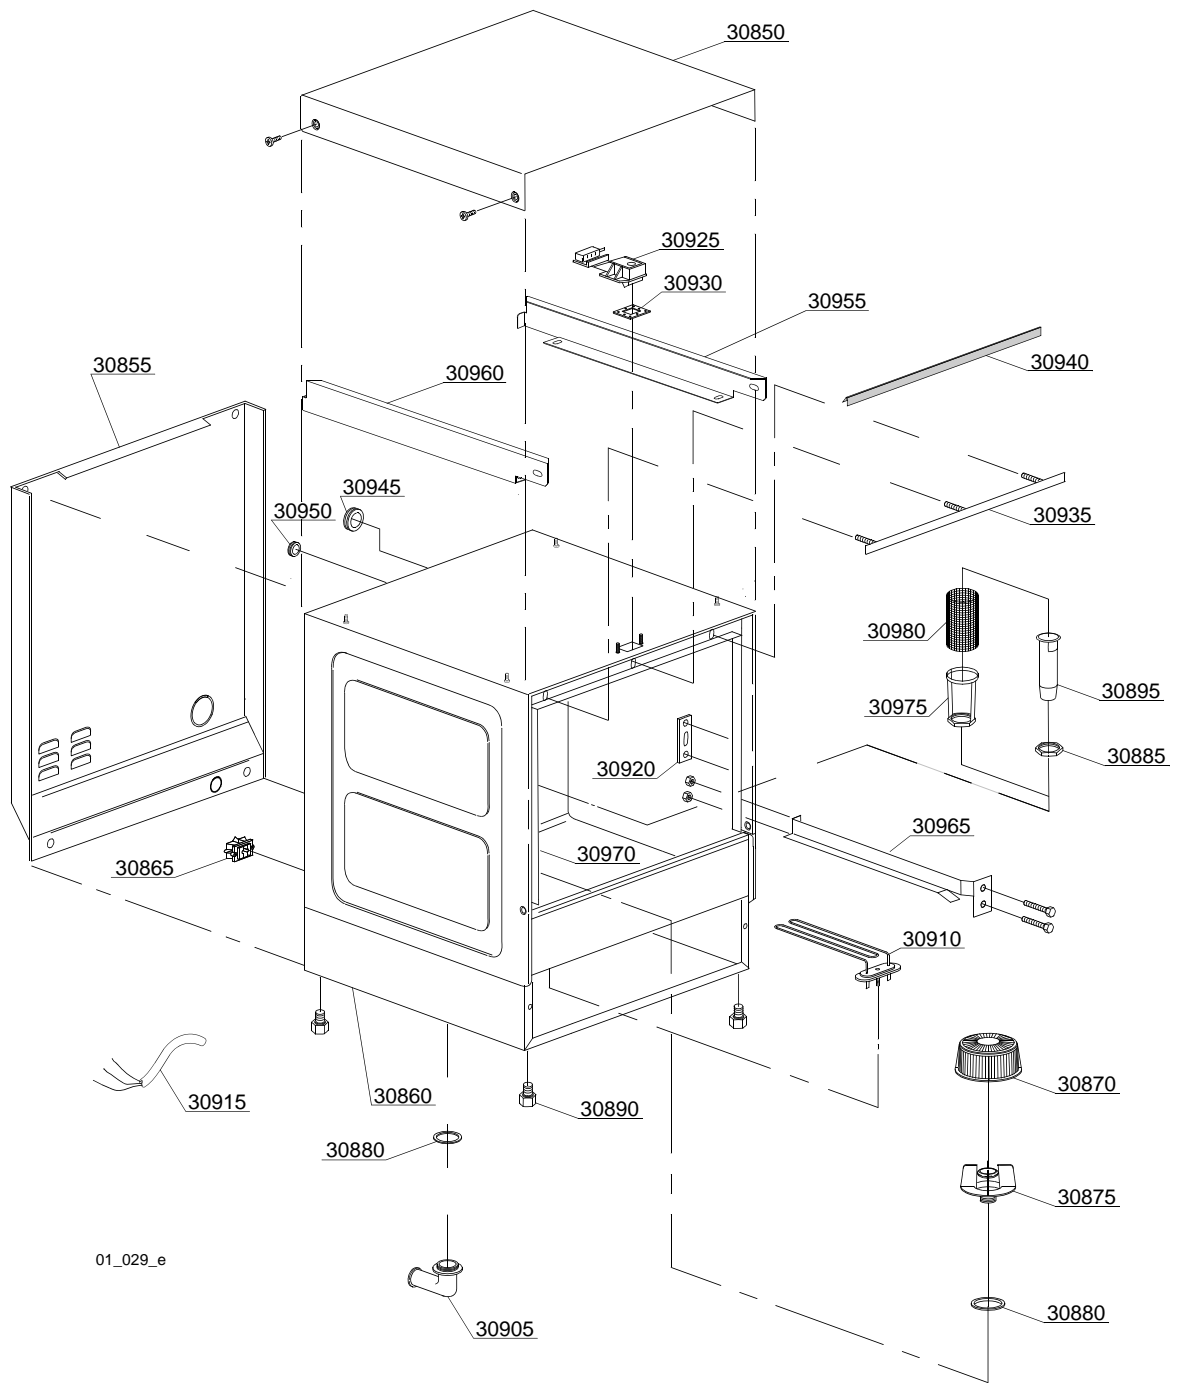

General body parts.....	7
Lockup system	9
Control panel and switches.....	11
Electric control components.....	13
Solenoid valve group	15
Solenoid valve group	17
Break Tank	19
Booster pump.....	21
DVGW	23
Water softner group.....	25
Rinse aid dispenser group.....	27
Boiler group	29
3 ways connection	31
3 ways connection	33
4 ways connection	35
Wash pump	37

Spare parts

ID	P-code	Model	Type	Accessory	Voltage	Description
MODULE:General body parts						
30850	270022		74U			Cover
30855	270015		74U			Back panel
30860	270000		74U			Body
30860	270000		74U	ws		Body
30865	15065/A		74U			Cable-fastener with screw
30870	540002		74U			Filter for top body
30875	540000/A		74U			Top filter body
30880	13305		74U			44x32x3 O-ring
30885	11701/A		74U			Stainless steel nut
30890	10850		74U			M10x25 Ø40 black foot
30895	135252		74U			Overflow pipe
30905	10701		74U			Drain elbow
30910	16035/A		74U			1,85/2,02KW 230/240V heating element
30915	10713		74U			3x2,5x2500 cable
30920	150401		74U			Door rod slide
30925	150402		74U			Door jack assembly
30930	150403		74U			Door jack O-ring
30935	270004		74U			Door O-ring angular
30940	135206		74U			Door O-ring
30945	13317		74U			Ø40mm lead through rubber
30950	13323		74U			Ø13mm lead through rubber
30955	270018		74U			Left cover back support
30955	270018		74U			Left cover back support
30960	270019		74U			Right cover back support
30960	270019		74U			Right cover back support
30965	270002		74U			Right/left internal slide
30970	270003		74U			Right/left internal slide
30975	11701/B		74U			Stainless steel nut
30980	440751		74U			Drain pump stainless steel filter