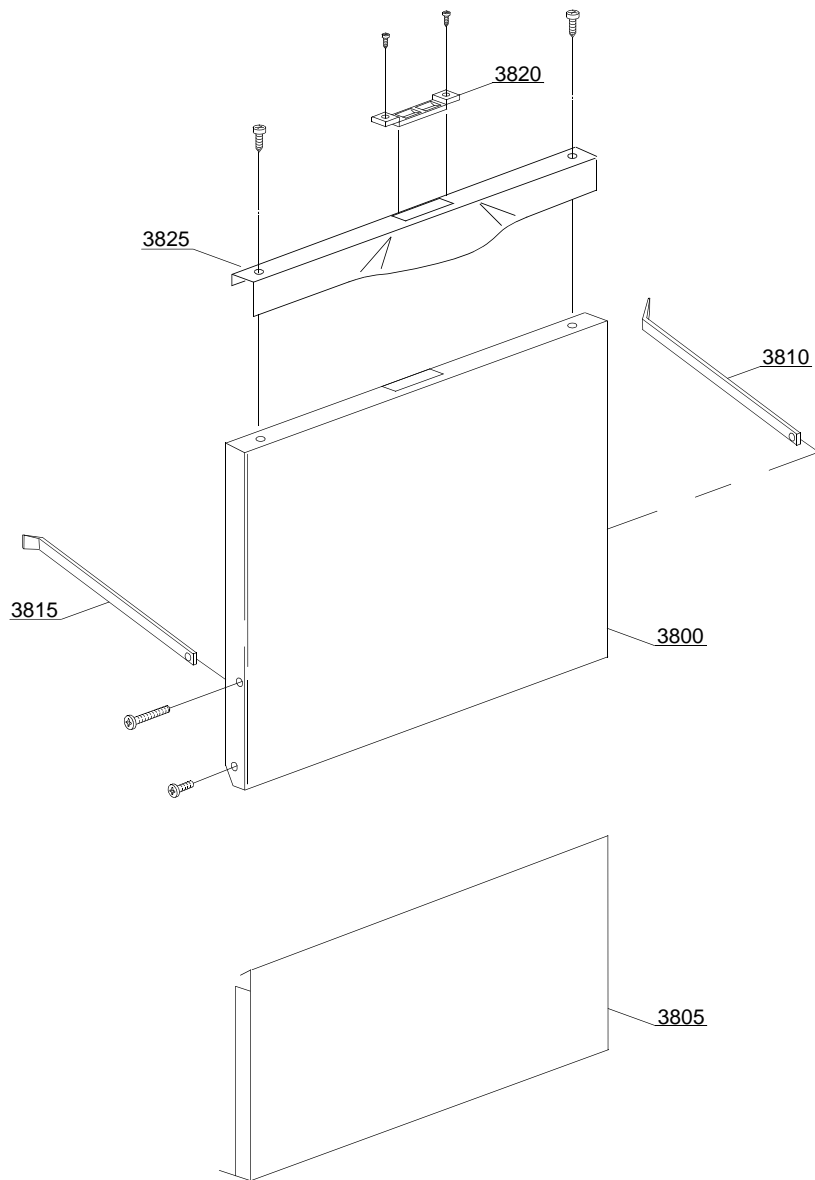

Spare parts

ID	P-code	Model	Type	Accessory	Voltage	Description
MODULE:General body parts						
30850	270022		74U			Cover
30855	270015		74U			Back panel
30860	270000		74U			Body
30860	270000		74U	ws		Body
30865	15065/A		74U			Cable-fastener with screw
30870	540002		74U			Filter for top body
30875	540000/A		74U			Top filter body
30880	13305		74U			44x32x3 O-ring
30885	11701/A		74U			Stainless steel nut
30890	10850		74U			M10x25 Ø40 black foot
30895	135252		74U			Overflow pipe
30905	10701		74U			Drain elbow
30910	16035/A		74U			1,85/2,02KW 230/240V heating element
30915	10713		74U			3x2,5x2500 cable
30920	150401		74U			Door rod slide
30925	150402		74U			Door jack assembly
30930	150403		74U			Door jack O-ring
30935	270004		74U			Door O-ring angular
30940	135206		74U			Door O-ring
30945	13317		74U			Ø40mm lead through rubber
30950	13323		74U			Ø13mm lead through rubber
30955	270018		74U			Left cover back support
30955	270018		74U			Left cover back support
30960	270019		74U			Right cover back support
30960	270019		74U			Right cover back support
30965	270002		74U			Right/left internal slide
30970	270003		74U			Right/left internal slide
30975	11701/B		74U			Stainless steel nut
30980	440751		74U			Drain pump stainless steel filter