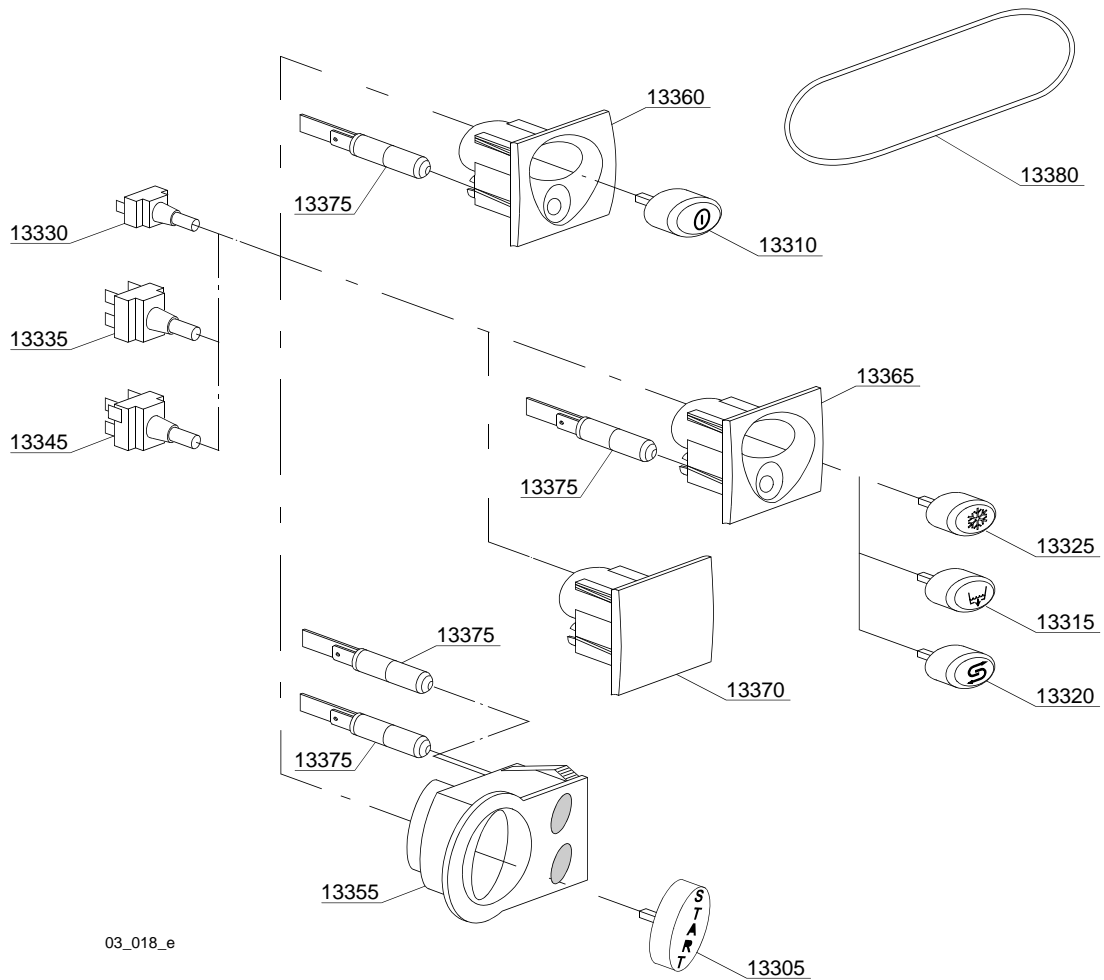

Spare parts

ID	P-code	Model	Type	Accessory	Voltage	Description
MODULE:General body parts						
30850	270022		74U			Cover
30855	270015		74U			Back panel
30860	270000		74U			Body
30860	270000		74U	ws		Body
30865	15065/A		74U			Cable-fastener with screw
30870	540002		74U			Filter for top body
30875	540000/A		74U			Top filter body
30880	13305		74U			44x32x3 O-ring
30885	11701/A		74U			Stainless steel nut
30890	10850		74U			M10x25 Ø40 black foot
30895	135252		74U			Overflow pipe
30905	10701		74U			Drain elbow
30910	16035/A		74U			1,85/2,02KW 230/240V heating element
30915	10713		74U			3x2,5x2500 cable
30920	150401		74U			Door rod slide
30925	150402		74U			Door jack assembly
30930	150403		74U			Door jack O-ring
30935	270004		74U			Door O-ring angular
30940	135206		74U			Door O-ring
30945	13317		74U			Ø40mm lead through rubber
30950	13323		74U			Ø13mm lead through rubber
30955	270018		74U			Left cover back support
30955	270018		74U			Left cover back support
30960	270019		74U			Right cover back support
30960	270019		74U			Right cover back support
30965	270002		74U			Right/left internal slide
30970	270003		74U			Right/left internal slide
30975	11701/B		74U			Stainless steel nut
30980	440751		74U			Drain pump stainless steel filter

02_103_e

Spare parts

ID	P-code	Model	Type	Accessory	Voltage	Description
MODULE:Lockup system						
3800	270005		74U			Door
3805	270016		74U			Lower door
3810	250006		74U			Right door rod
3815	250007		74U			Left door rod
3820	150402/D		74U			Door jack
3825	270010		74U			Stainless steel handle