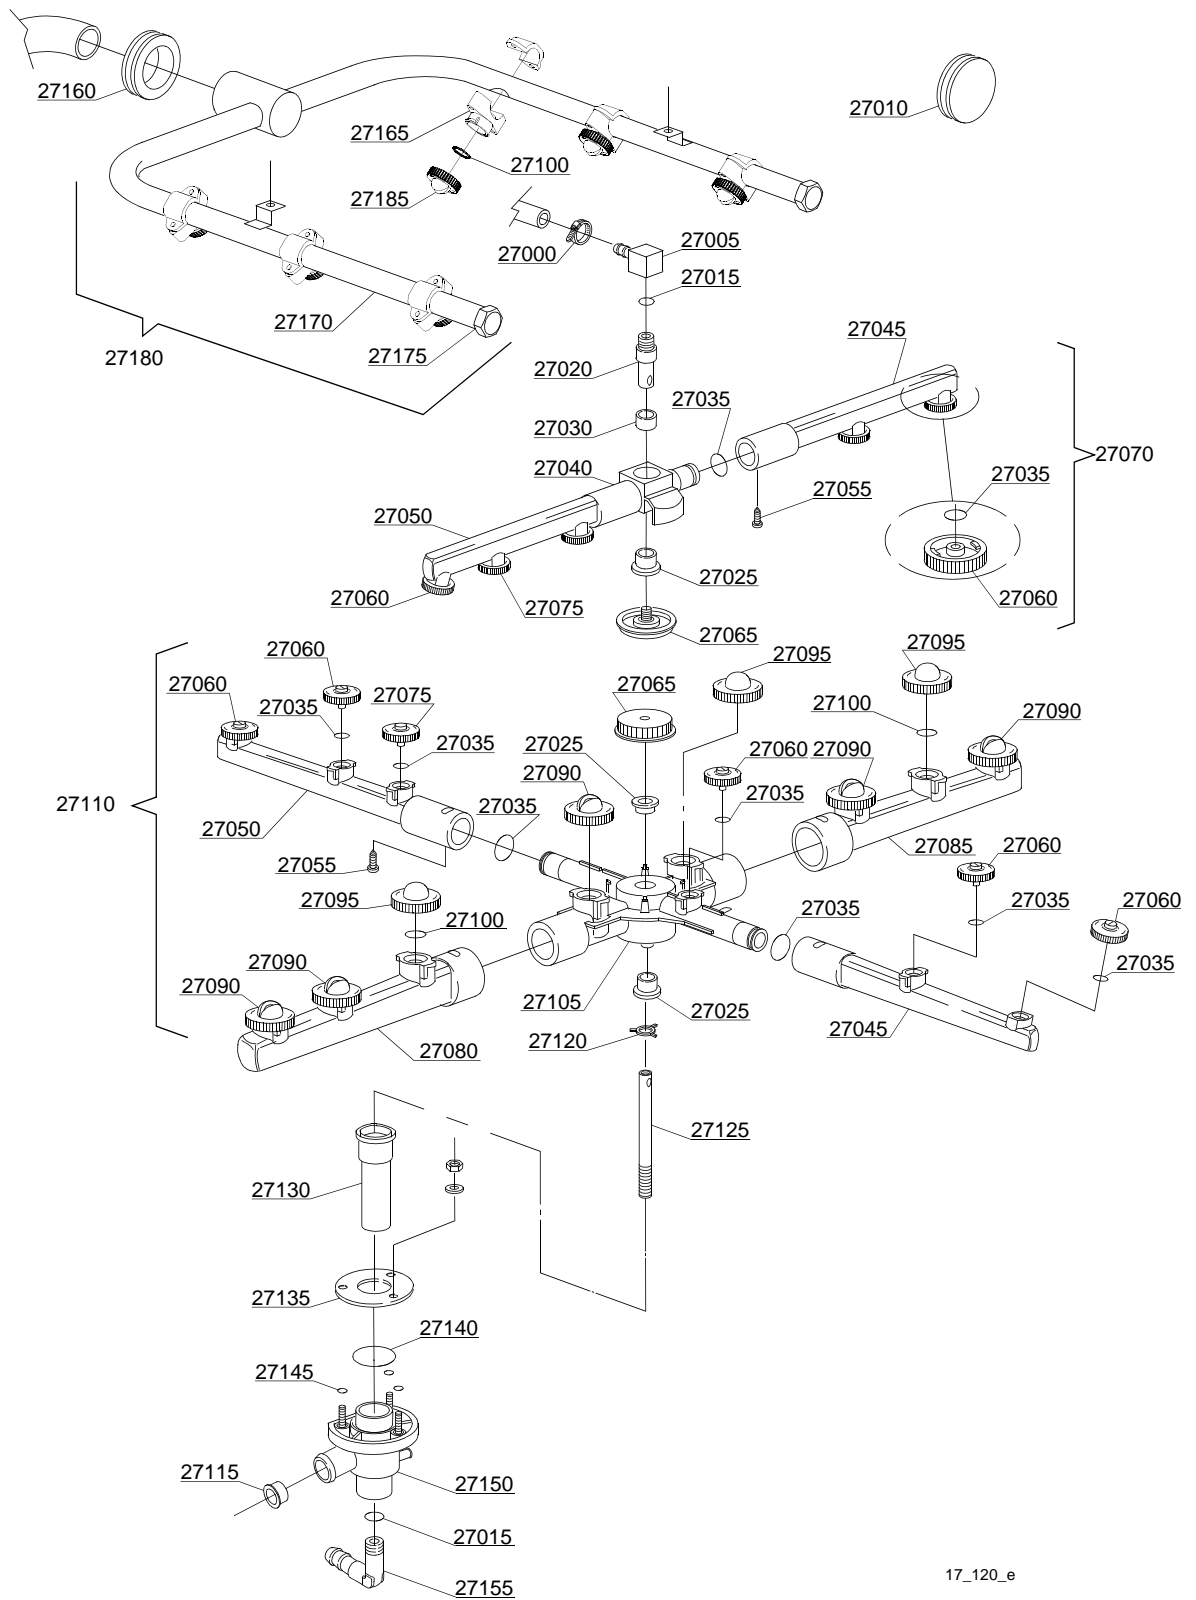

16_001_e

Spare parts

ID	P-code	Model	Type	Accessory	Voltage	Description
MODULE:Pressure switch group with air trap						
2100	10706/A		74U			47-27 pressure switch
2105	10911/B		74U			Air trap assembly
2110	13301		74U			O-ring
2115	11702		74U			M8 stainless steel nut

17_009_e

Spare parts

ID	P-code	Model	Type	Accessory	Voltage	Description
MODULE:Turret group with rotating arms						
26700	11807		74U			12/22 clamp
26705	350402		74U			Top turret rinse hub
26710	13316		74U			43x10 blind O-ring
26715	13003		74U			OR 112 NBR O-ring
26720	350401		74U			Lower axle rinse hub
26725	13319		74U			Sliding washer
26730	13320		74U			Sliding washer
26735	13002		74U			OR R6 NBR O-ring
26740	10359		74U			Rinse rotor
26745	10360		74U			Right rinse pipe
26750	10361		74U			Left rinse pipe
26755	11004		74U			4x10 TCB Ø8 spax toothed screw
26760	12537		74U			Opened head rinse nozzle
26765	10365		74U			Handle with insert
26770	10996		74U			Top rinse group
26775	540998		74U			Lower wash/rinse group
26780	540013		74U			Wash rotor
26785	12538		74U			Closed head rinse nozzle
26790	10355		74U			Right wash pipe
26795	10356		74U			Left wash pipe
26800	10357		74U			Opened head wash nozzle
26805	13009		74U			OR 2050 NBR O-ring
26810	10358		74U			Closed head wash nozzle
26815	10203		74U			Guide pipe
26820	16039		74U			Ø10x1,5x185 steel ground shaft
26825	16250		74U			Bell-shape assembly with pipe coupling
26830	16038		74U			Ø60 stainless steel disk
26835	13000		74U			OR 3125 NBR O-ring
26840	13001		74U			OR 104 NBR O-ring
26845	10205/A		74U			Lower wash turret with hole
26850	12030		74U			3/8M Ø12 elbow pipe fitting
26855	13316/A		74U			DVGW hole O-ring