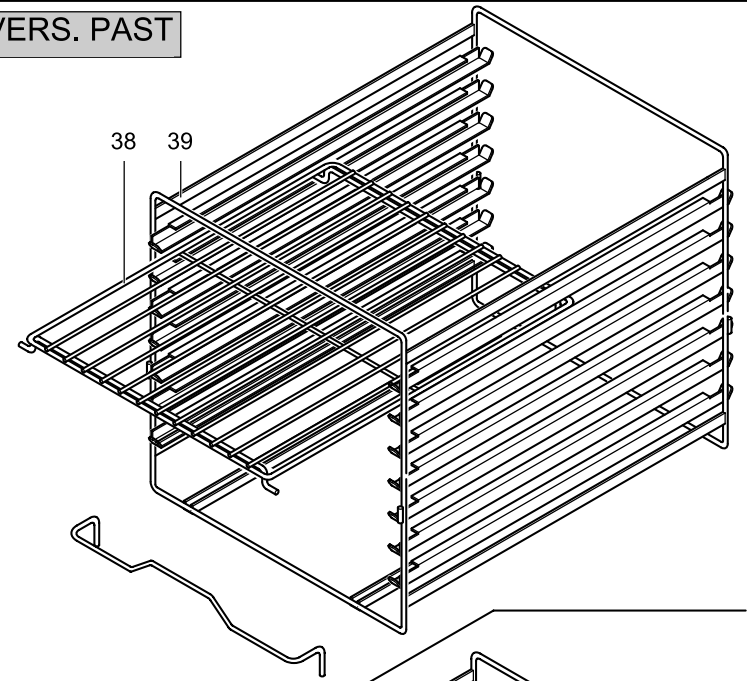

VERS. PAST

VERS. GN 2/1

FGP 160

JOKER

TAV. 630