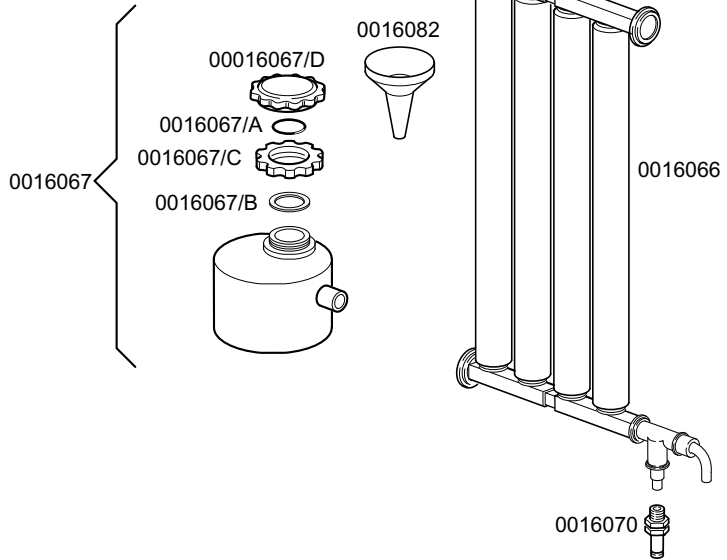

KROMO

**TABLE
KI2910**

**REV
04**

DISHWASHER K 60