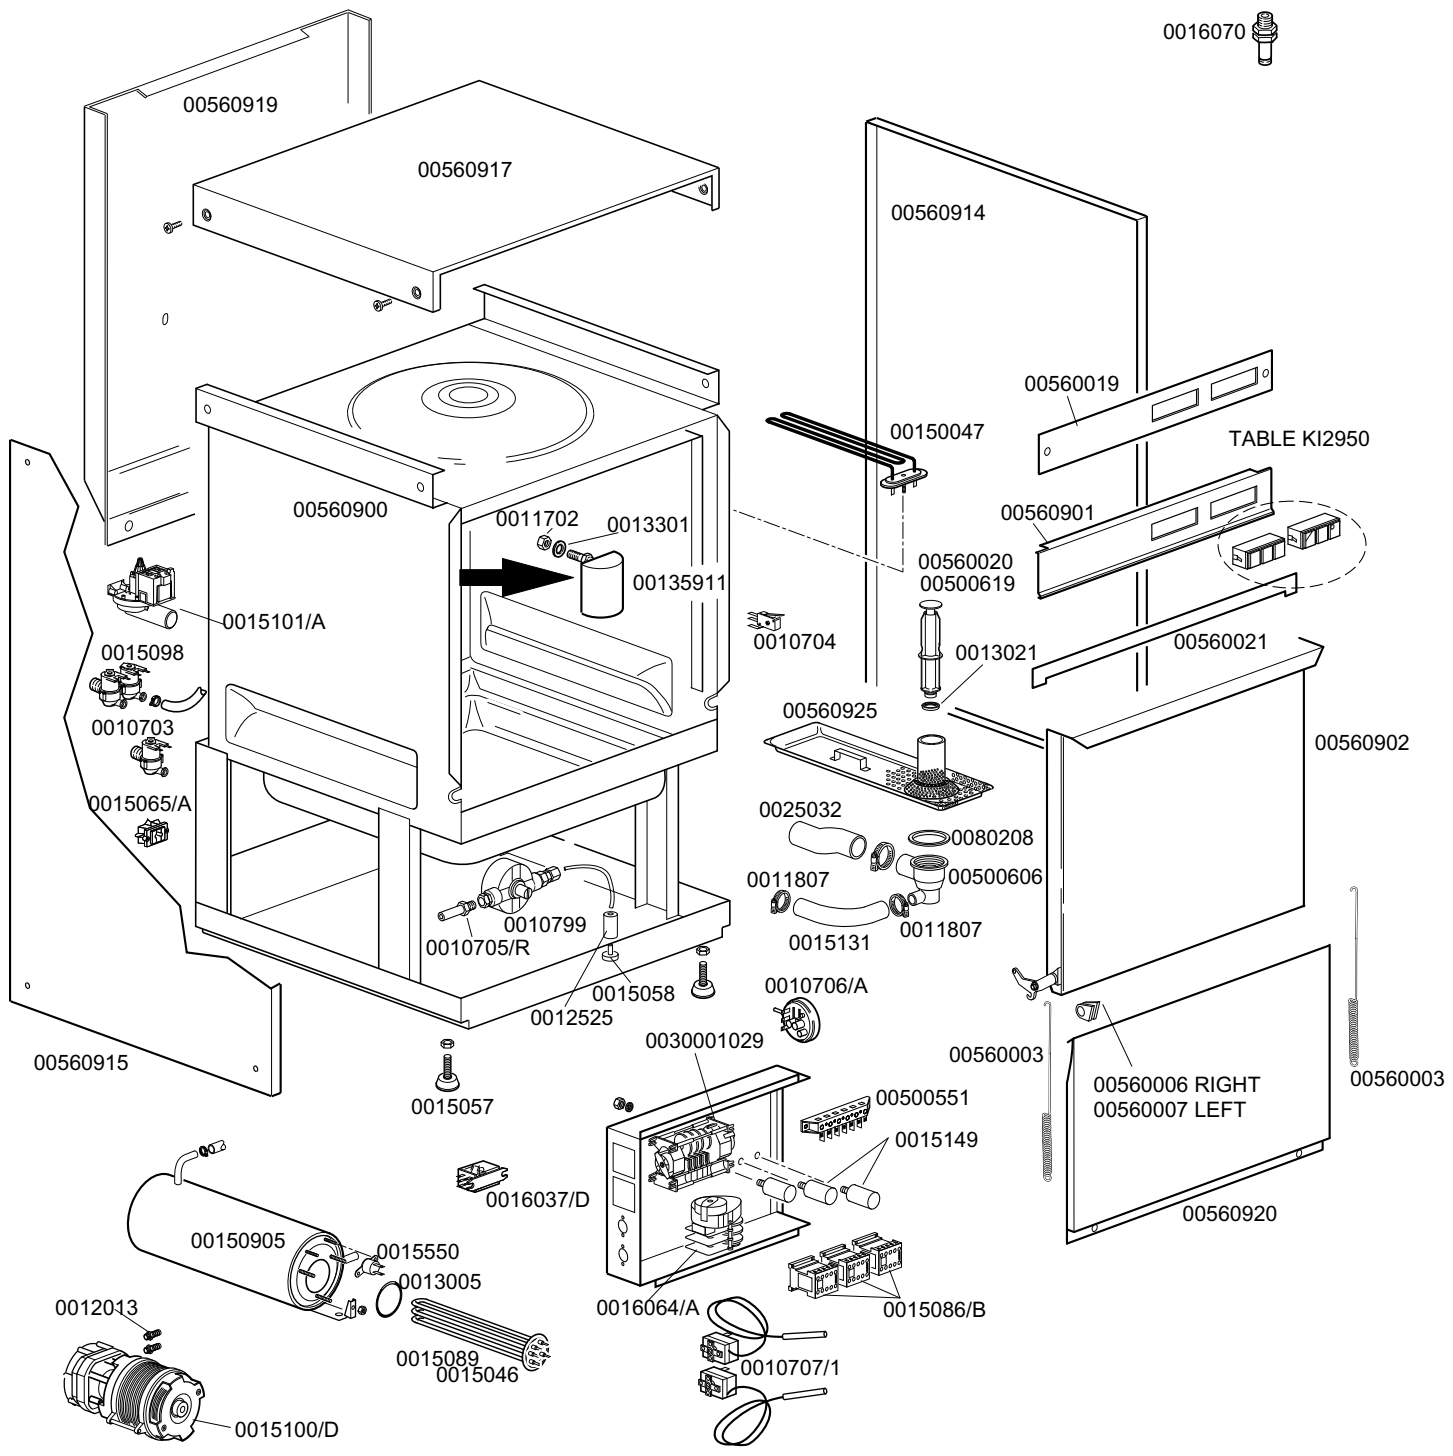

KROMO

**TABLE
KI2910**

**REV
04**

DISHWASHER K 60