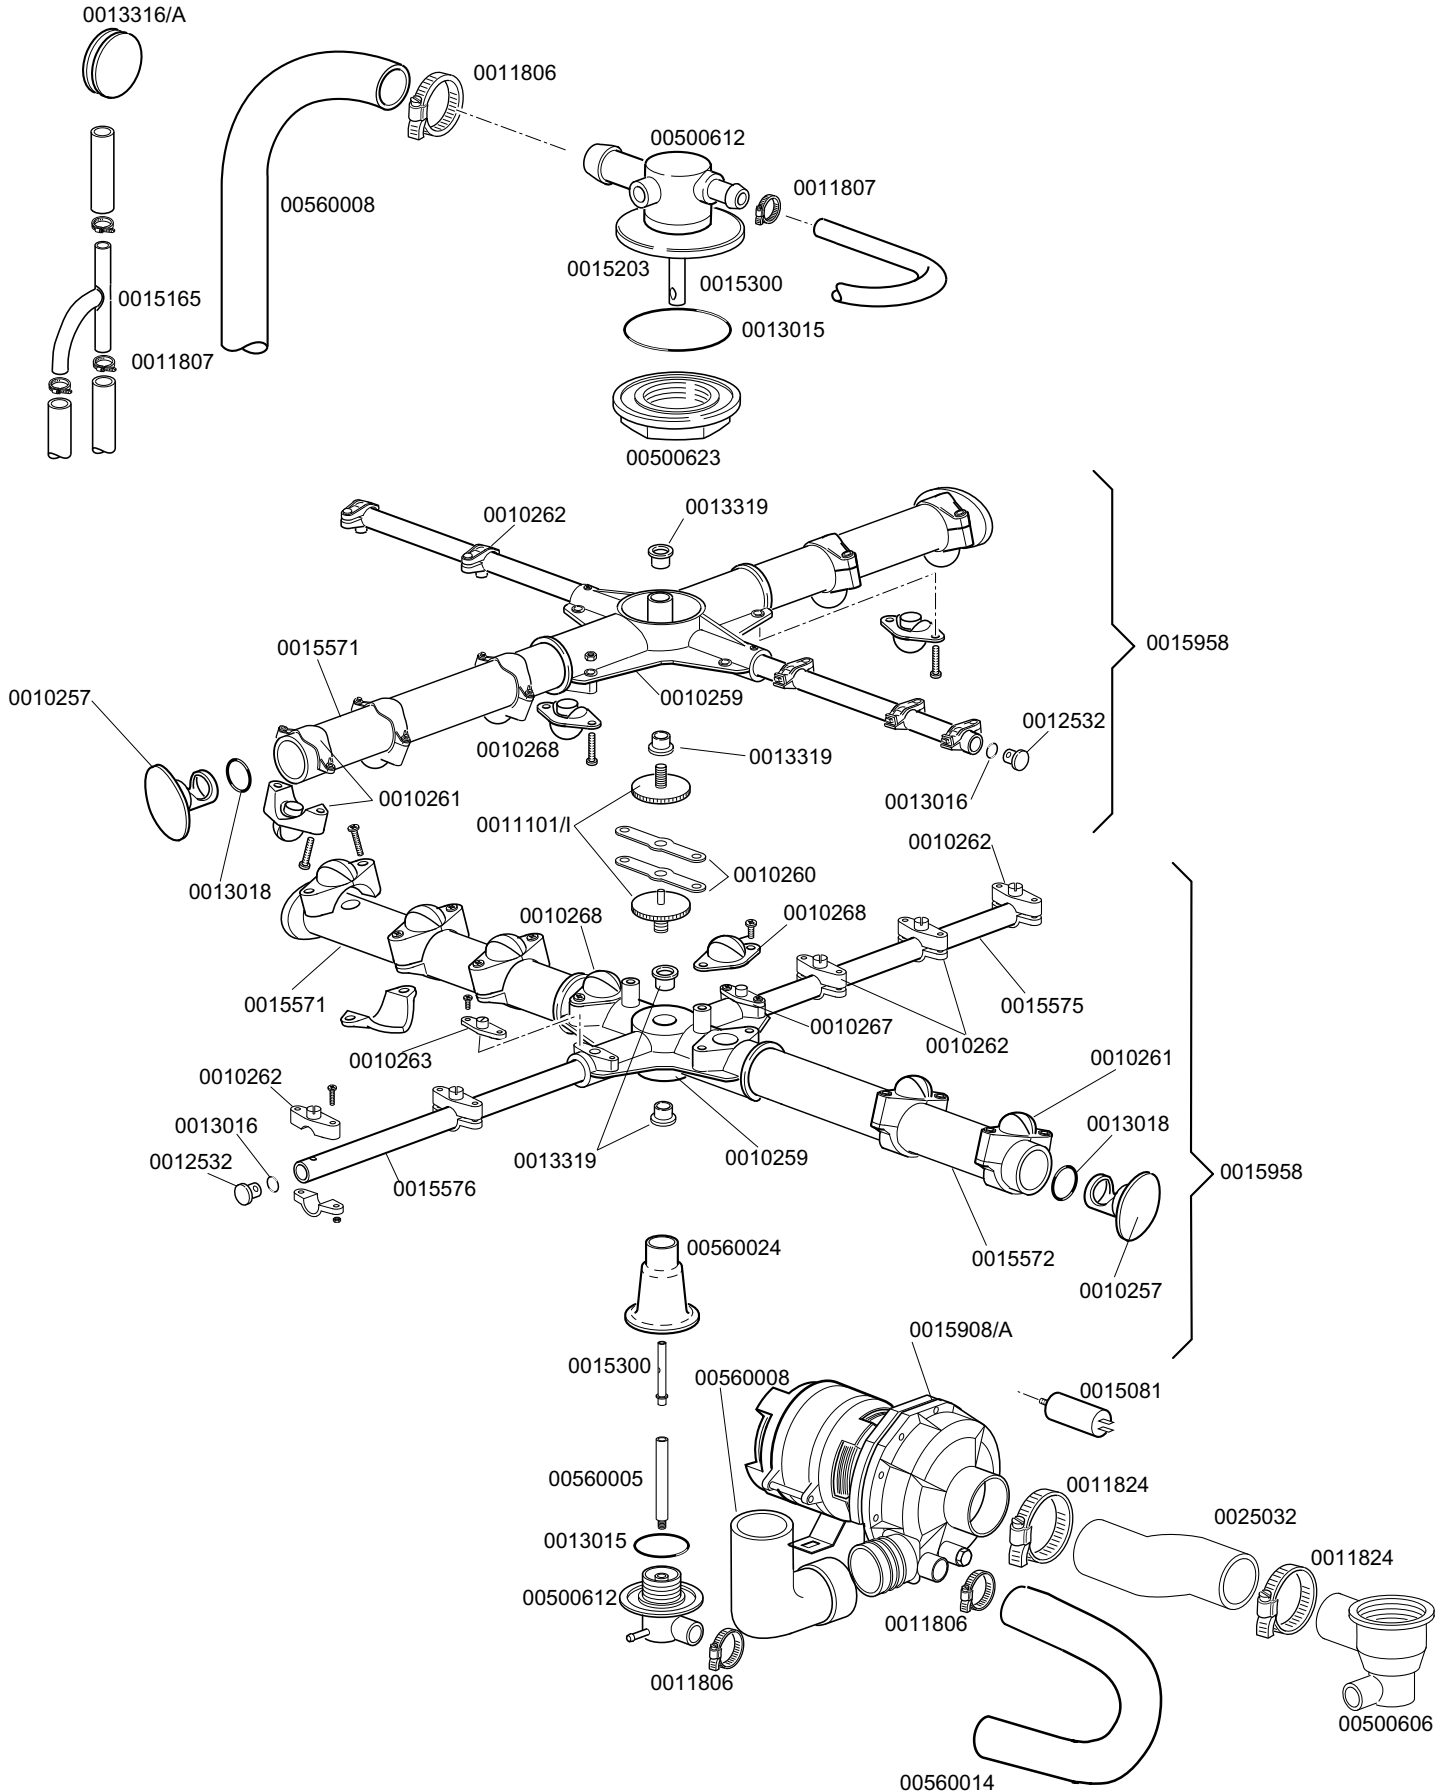

KROMO**TABLE
KI2930****REV
02****DISHWASHER K 60****From serial Nr.01011009 on**

KROMO	TABLE	REV
	KI2950	01
SWITCHES K 60		

SERIES K60 DRAIN PUMP

15962

15888

SERIES K 60 REGENERATION

10711/B

15894/A

10711/B

15891/A

SERIES K 60 REGENERATION-DRAIN PUMP

10711/B

15894/B

10711/B

15891/A

SERIES K60 STANDARD