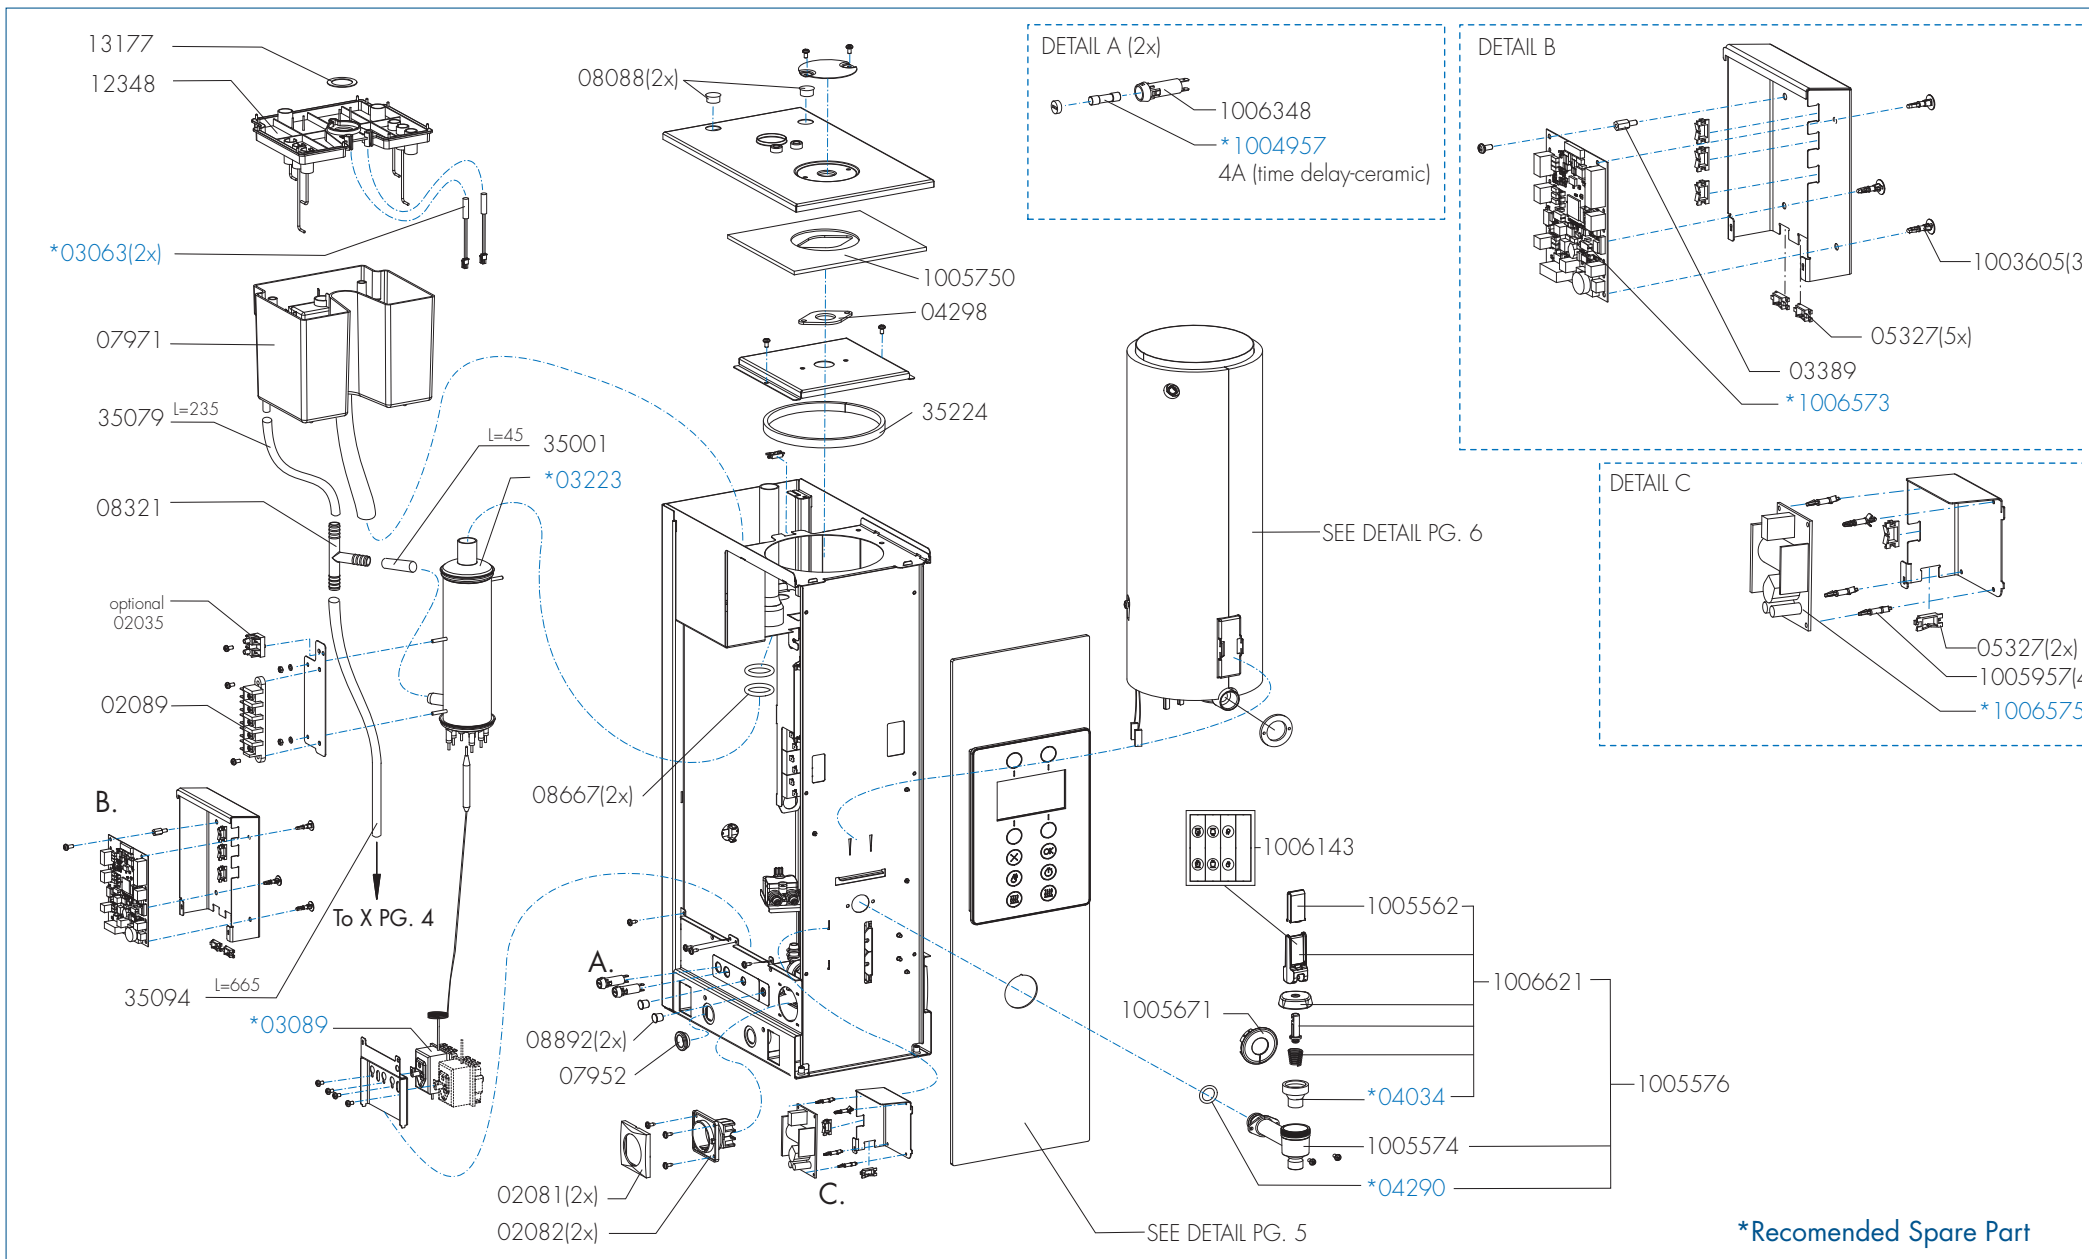

Type : CB 20W
Articulenumber : see page 1

From mach. nr. : 4Y
Date : 04 - 2017

Page : 3 - 11
Rev : 1

Rated voltage : 3N~ 380-415V 50-60Hz 9275W

Drawer : BJW
Date : 14-03-17

Spare Parts Info

ANIMO
www.animo.eu