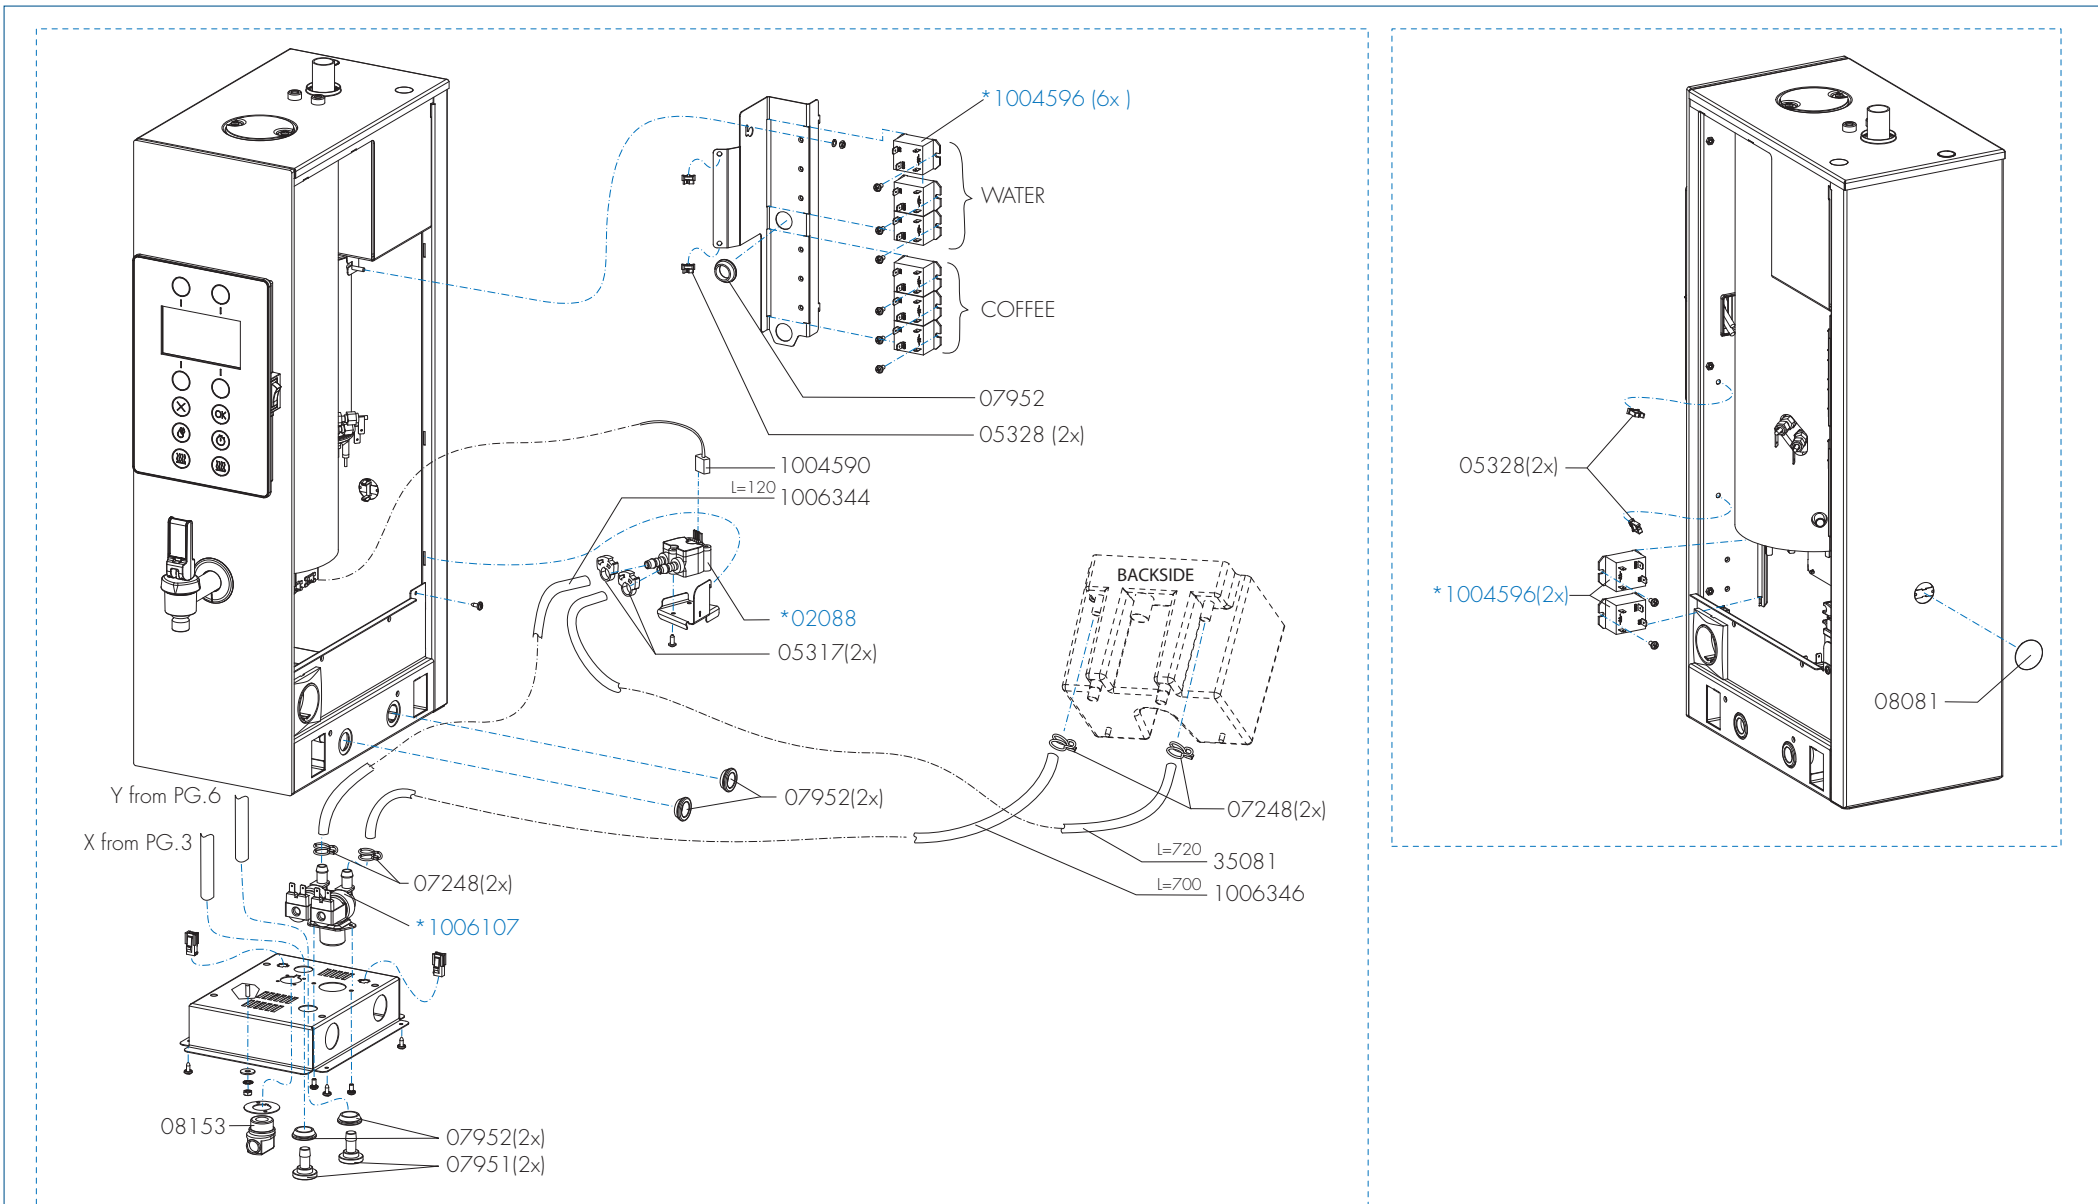

*Recommended Spare Part

Type : CB 20W
Articulenumber : see page 1

From mach. nr. : 4Y
Date : 04 - 2017

Page : 4 - 11
Rev : 1

Rated voltage : 3N~ 380-415V 50-60Hz 9275W

Drawer : BJW
Date : 14-03-17

Spare Parts Info

ANIMO

www.animo.eu