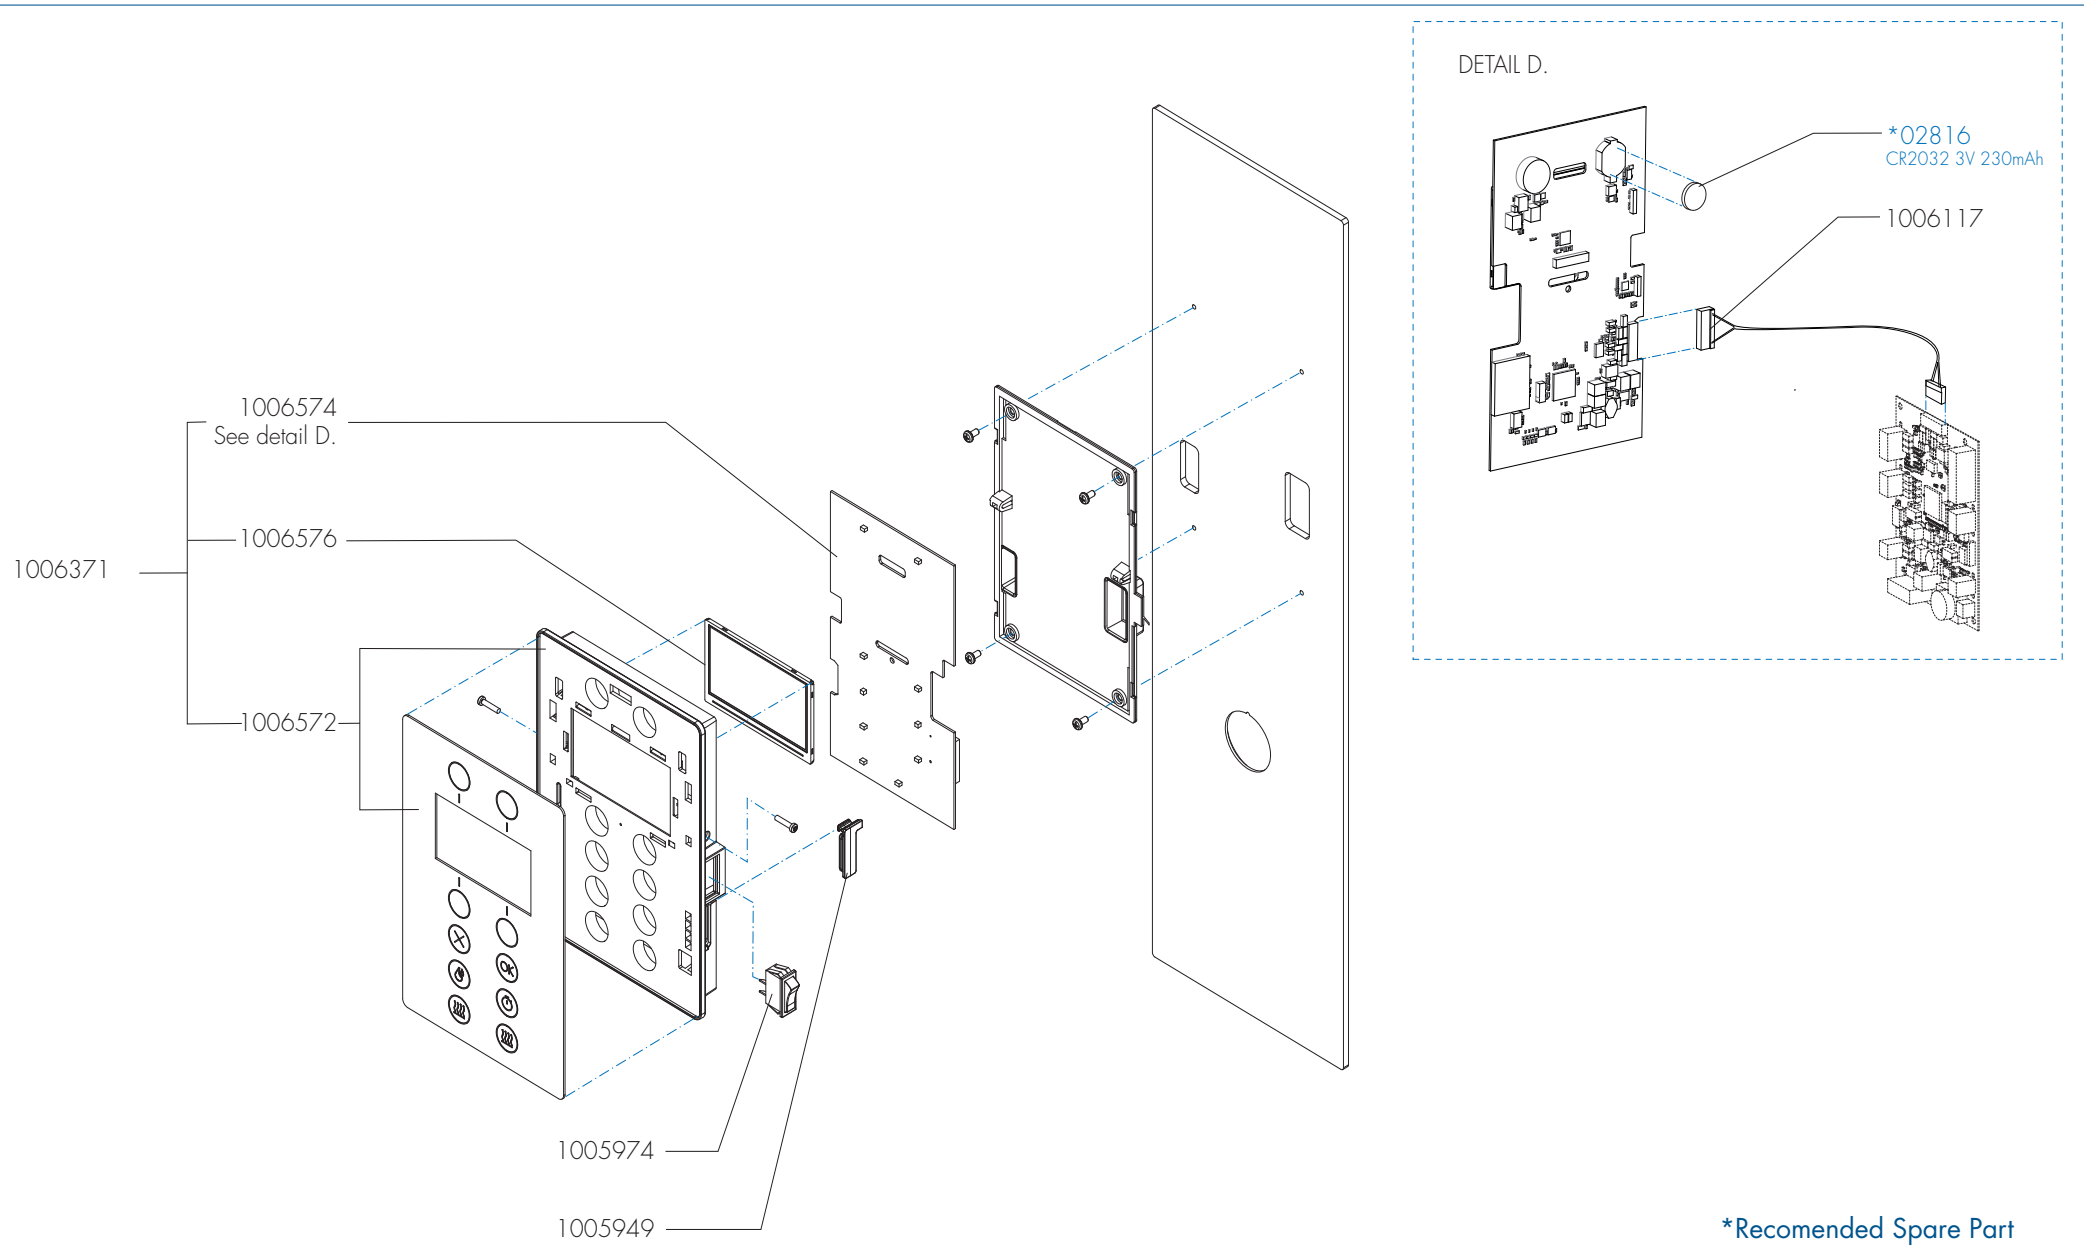

Page : 4 - 11
 Rev : 1

Rated voltage : 3N~ 380-415V 50-60Hz 9275W

Drawer : BJW
 Date : 14-03-17

Spare Parts Info

ANIMO

www.animo.eu

*Recommended Spare Part

Type : CB 20W
 Articulenumber : see page 1