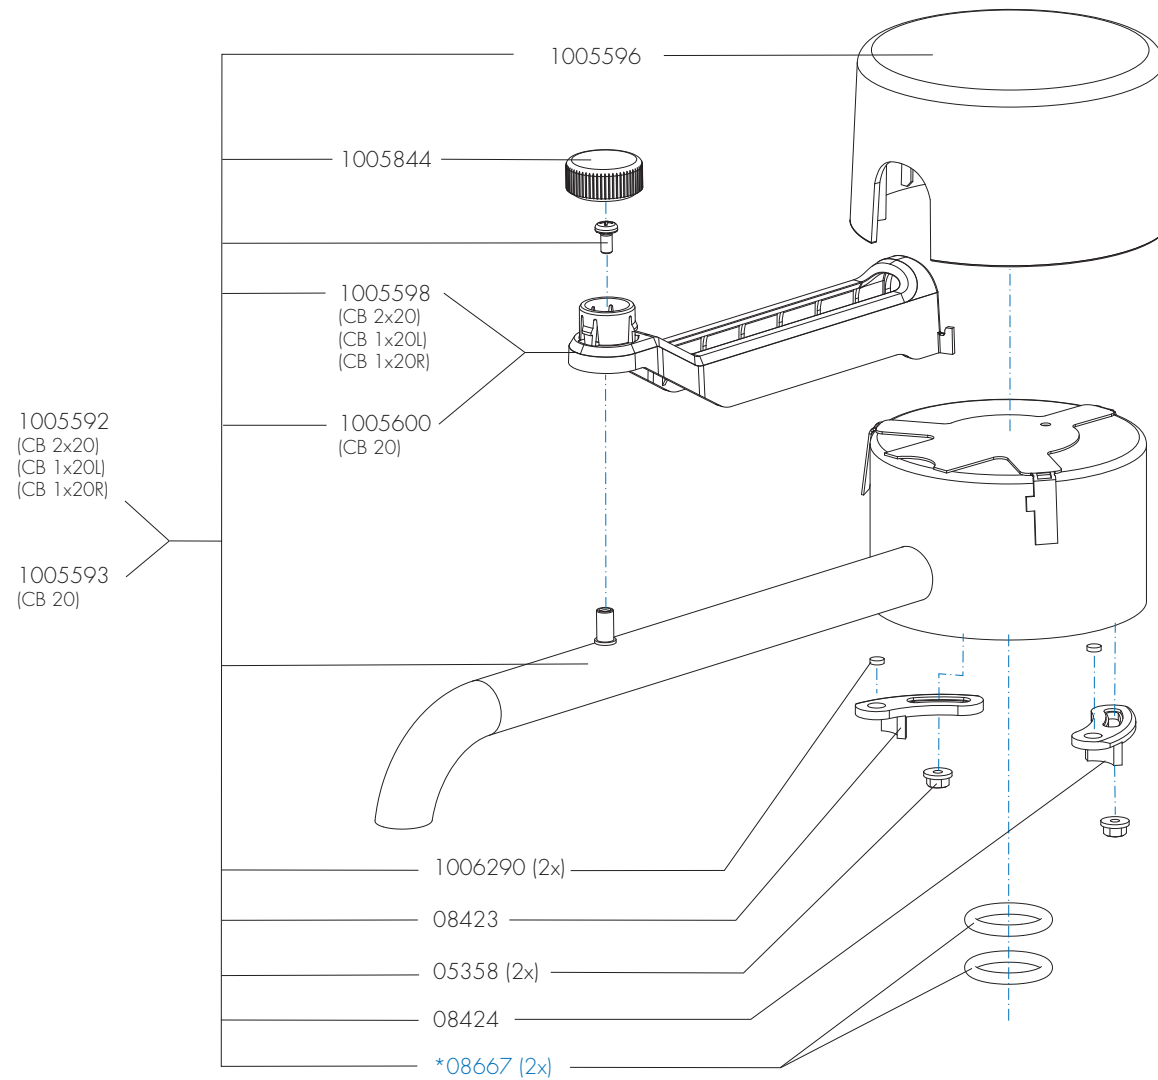

From mach. nr. : 4Y
 Date : 04 - 2017

Page : 6 - 11
 Rev : 1

Rated voltage : 3N~ 380-415V 50-60Hz 9275W

Drawer : BJW
 Date : 14-03-17

Spare Parts Info

ANIMO
 www.animo.eu

*Recommended Spare Part

Type : CB 20W
 Articlenumber : see page 1

From mach. nr. : 4Y
 Date : 04 - 2017

Page : 7 - 11
 Rev : 1

Rated voltage : 3N~ 380-415V 50-60Hz 9275W

Drawer : BJW
 Date : 14-03-17

Spare Parts Info

ANIMO

www.animo.eu

*Recommended Spare Part