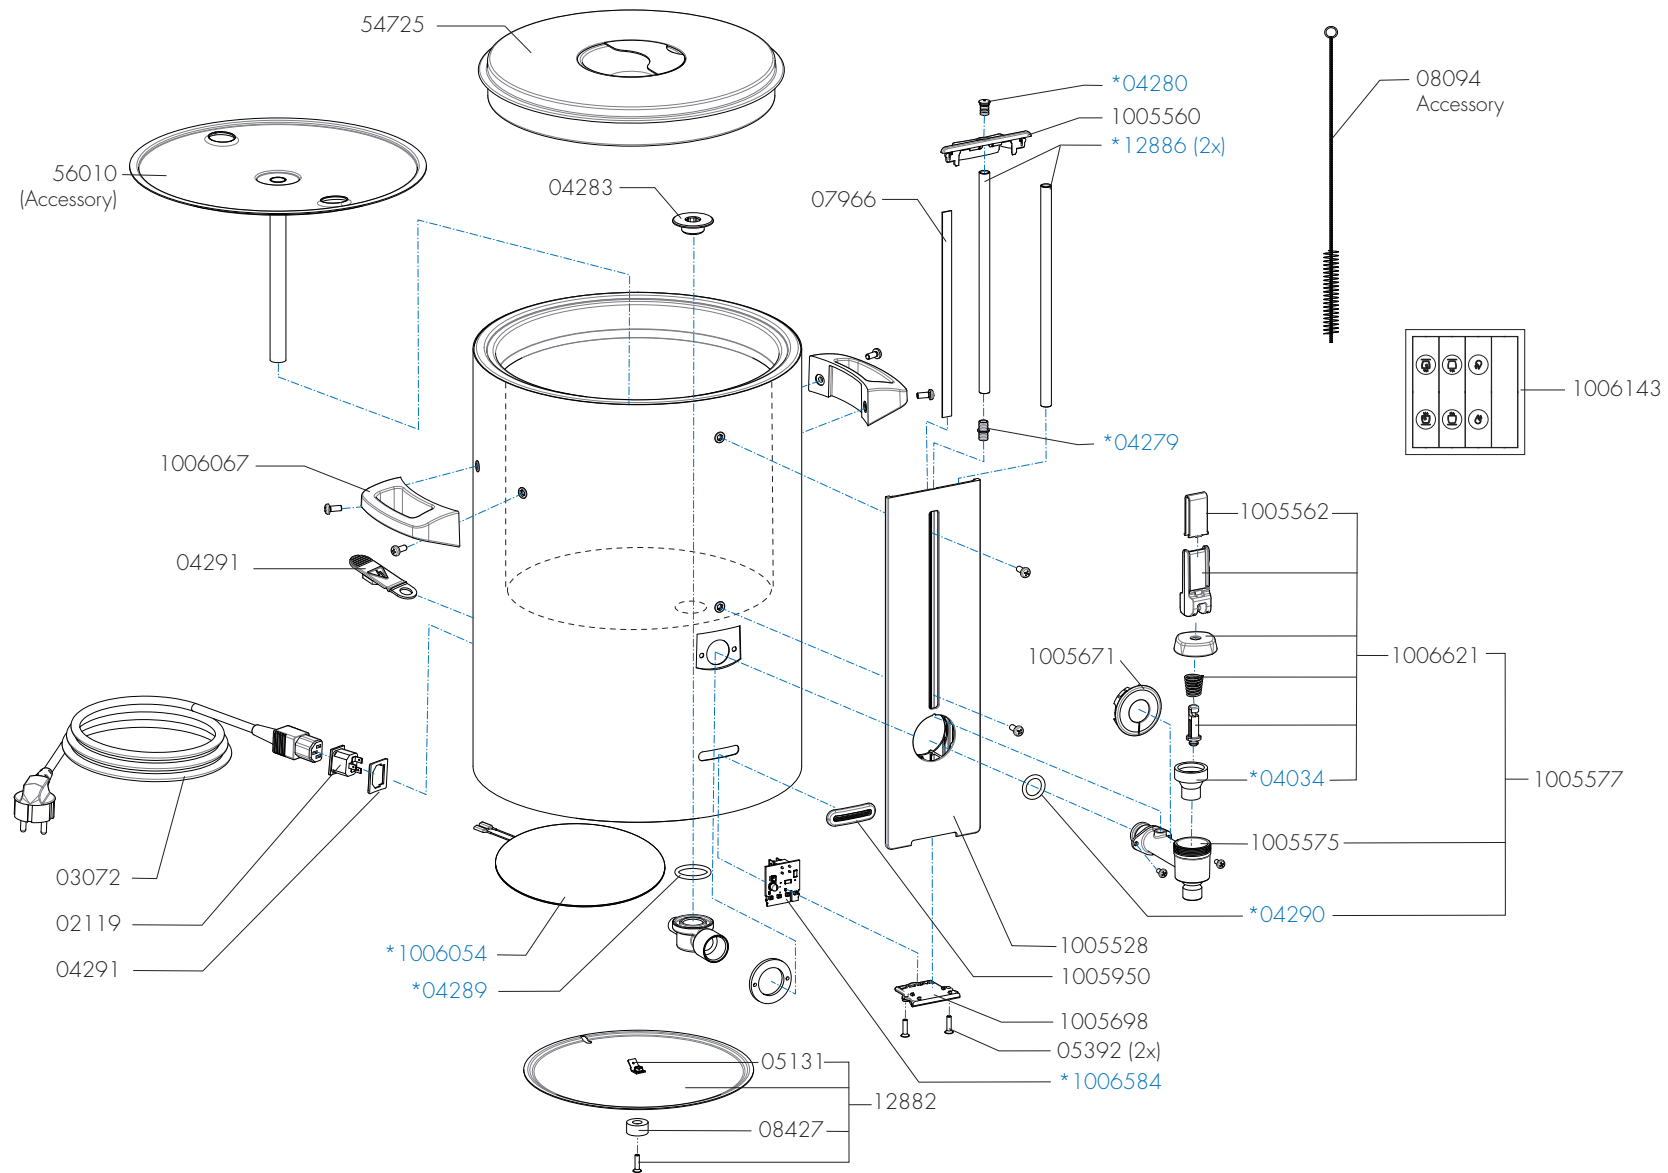

From mach. nr. : 4Y
 Date : 04 - 2017

Page : 7 - 11
 Rev : 1

Rated voltage : 3N~ 380-415V 50-60Hz 9275W

Drawer : BJW
 Date : 14-03-17

Spare Parts Info

ANIMO

www.animo.eu

*Recommended Spare Part