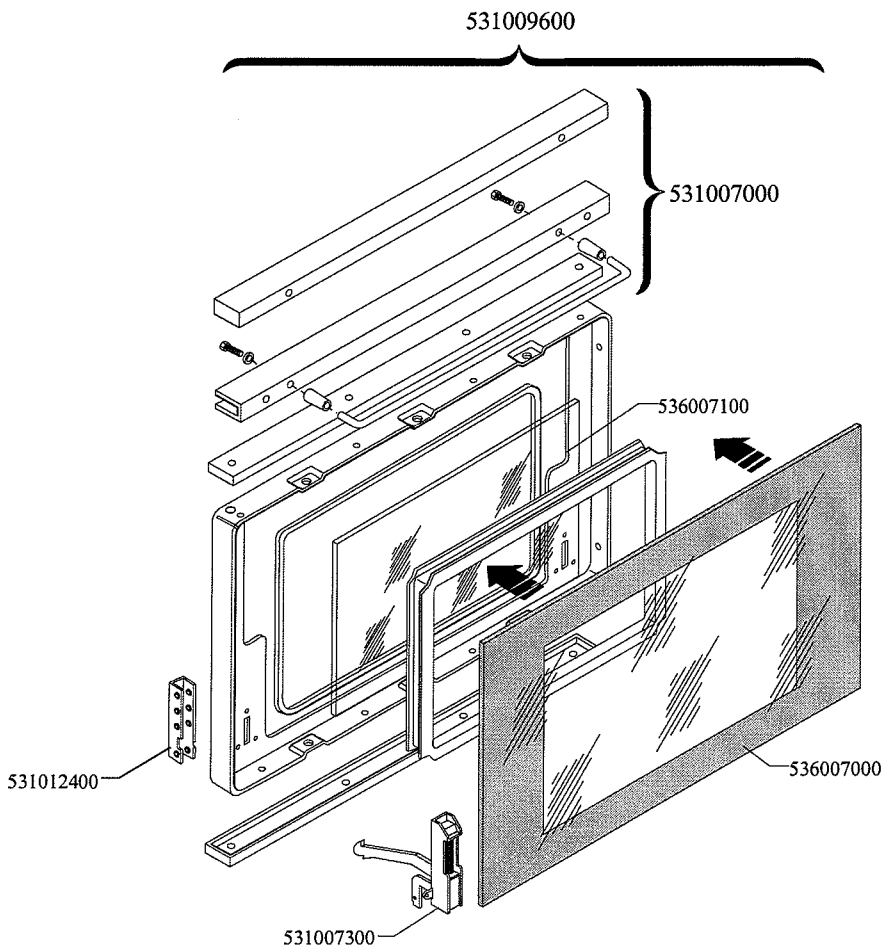

Page	Pos	Code	Description
001		544044400	SIDE 800 RANGE
001		536012000	HEXAGONAL LOCK NUT PG-21
001		537014000	CABLE SECURING CLAMP PG-21
001		531008100	ADJUSTABLE LEG H9 CHROME
001		537007700	TERMINAL BLOCK THREEPHASE 40A
002		541026900	NEUTRAL SPACER 800
002		537002300	ELECTRICAL PLATE D.220 W2000 V230
002		537002100	ELECTRICAL PLATE D.145 W1000 V230
002		537002200	ELECTRICAL PLATE D.180 W1500 V230
002		544043700	UPPER PLATE CF-8E
002		537000300	COMMUTATOR 7 POSITIONS S.49 16A
002		544083000	CONTROL PANEL FOR RANGE CFM-8ET
002		536002100	KNOB 7 POSITIONS SNACK
002		537014100	WHITE WARNING LIGHT 250V
003		537006800	FAN 240V CF-62
003		537019000	CIRCULAR HEATING ELEMENT FOR OVEN
003		539018800	INDEX FOR OVEN KNOB
003		537019200	SELECTOR FOR MULTIFUNCTION OVEN
003		537014200	GREEN WARNING LIGHT 250V
003		537006200	UPPER OVEN HEATING EL.1000+2000W
003		537006300	LOWER OVEN HEATING EL.W1750 230CF8/
003		531013600	SIDE GRID FOR MAXI/VENTILATED OVEN
003		536018300	GRIP FOR ROTATING SPIT
003		534002200	OVEN DRIPPING-PAN CF-8/10
003		537005400	OVEN BULB 15W 300°C
003		537007900	OVEN BULB-SOCKET
003		534009100	GRILL PROTECTION CF-8/10
003		536011300	OVEN GASKET CF-8/10
003		531006700	OVEN GRID FOR CF-8/10
003		537005300	MOTOR FOR SPIT CF-8/10
003		539023800	SIGN PLATE FOR OVEN TIMER
003		539023900	SIGN PLATE FOR OVEN TEMPERATURE
003		539024000	SIGN PLATE FOR OVEN SELECTOR
003		537019300	TIMER FOR MULTIFUNCTION OVEN
003		537019100	THERMOSTAT FOR MULTIFUNCTION OVEN
003		537014100	WHITE WARNING LIGHT 250V
003		539023400	ADHESIVE GRADUATED DISC F.KNOB
003		539023500	ADHESIVE GRAD.DISC *E.MULTIF.TERM.
003		539023300	ADHESIVE GRADUATED DISC FOR KNOB
003		536013800	KNOB D.70 BLACK 6*5 WITH SPRING
004		531012700	STAINLESS STEEL OVEN DOOR CF-8/10
004		531007900	STAINLESS STEEL DOOR WHEEL HOLDER
004		531008200	STAINLESS STEEL DOOR HINGE CF-8/10
004		544074700	STAINLESS STEEL OVEN DOOR PANEL
004		541025200	STAINLESS STEEL OVEN DOOR HANDLE
004		531009600	COMPLETE GLASS OVEN DOOR
004		531007000	OVEN GLASS DOOR HANDLE CF-8/10
004		536007100	INTERNAL GLASS OVEN DOOR CF-8/10
004		536007000	EXTERNAL GLASS OVEN DOOR CF8/10
004		531012400	GLASS DOOR WHEEL HOLDER CF-8/10
004		531007300	GLASS DOOR HINGE CF-8/10