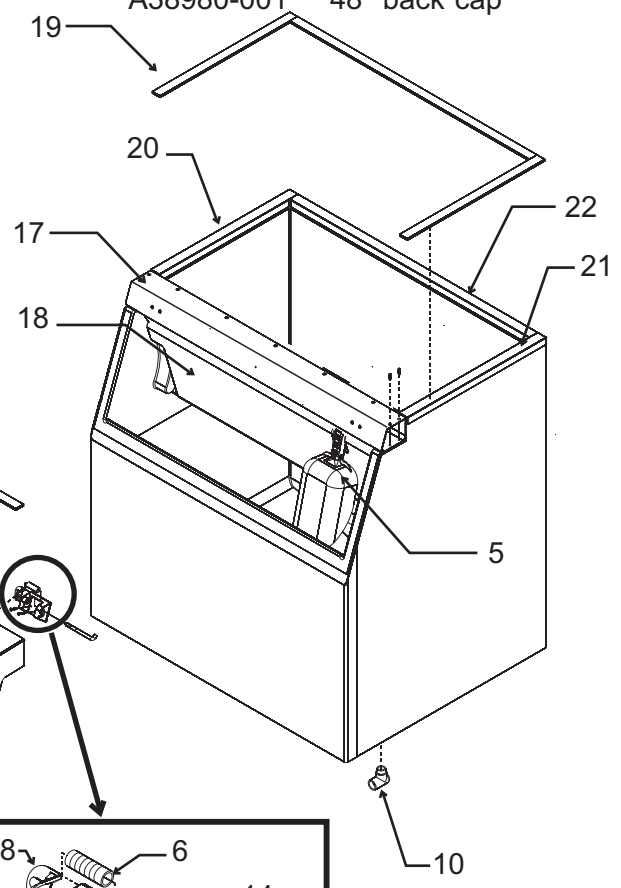

Bins, Condensers, and Accessories Service Parts

B222, B322, B330, B530, B842, B948

Item Number	Part Number	Description	Item Number	Part Number	Description
1	02-2809-01	Drain top	17	A38920-001	Canopy, B222, B322
2	02-3108-01	Drain fitting		A38921-001	Canopy, B330, B530
3	02-4193-01	Drain gasket		A38922-001	Canopy, B842
4	02-4234-01	Drain panel, SS only		A38923-001	Canopy, B948
5	02-0540-01	Scoop	18	A38910-001	Baffle, B222, B322
6	03-3876-01	Spring*		A38911-001	Baffle, B330, B530
7	03-3874-01	Hinge pin*		A38912-001	Baffle, B842
8	13-0946-01	Hinge gasket		A38913-001	Baffle, B948
9	03-1539-12	E clip*	19	13-0943-02	Gasket, 22" use 86" Gasket, 30" use 102" Gasket, 42" use 126" Gasket, 48" use 136"
10	05-0586-01	Elbow for drain	20	A38907-001	Left cap - ss bin
11	03-1403-71	Screw, hinge to canopy		A39240-001	Left cap - plastic bin
12	03-1418-30	Screw, frame to canopy	21	A38908-001	Right cap - ss bin
13	02-4232-01	Left hinge mount*		A29241-001	Right cap - plastic bin
14	02-4233-01	Right hinge mount*	22	A38977-001	22" back cap
15	A38914-021	Door, B222, B322		A38978-001	30" back cap
	A38915-021	Door, B330, B530		A38979-001	42" back cap
	A38916-021	Door, B842		A38980-001	48" back cap
15a	13-0595-00	B842 door gasket, use 27.5"			
	A38917-021	Door, B948			
15b	13-0595-00	B948 door gasket, use 33.5"			
15c	02-4235-01	Bumper, 22"and 30" only			
16	02-4236-01	Frame, B222, B322			
	02-4237-01	Frame, B330, B530			
	02-4238-01	Frame, B842			
	02-4239-01	Frame, B948			

* Replacement of frame recommended when servicing hinge parts.

Order kit KLP7 for a set of 4 legs.