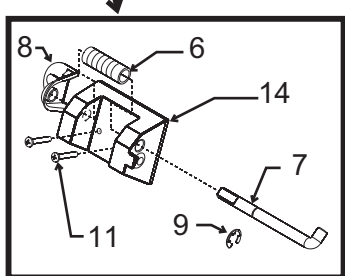

Bins, Condensers, and Accessories Service Parts

B222, B322, B330, B530, B842, B948

Item Number	Part Number	Description	Item Number	Part Number	Description
1	02-2809-01	Drain top	17	A38920-001	Canopy, B222, B322
2	02-3108-01	Drain fitting		A38921-001	Canopy, B330, B530
3	02-4193-01	Drain gasket		A38922-001	Canopy, B842
4	02-4234-01	Drain panel, SS only		A38923-001	Canopy, B948
5	02-0540-01	Scoop	18	A38910-001	Baffle, B222, B322
6	03-3876-01	Spring*		A38911-001	Baffle, B330, B530
7	03-3874-01	Hinge pin*		A38912-001	Baffle, B842
8	13-0946-01	Hinge gasket		A38913-001	Baffle, B948
9	03-1539-12	E clip*	19	13-0943-02	Gasket, 22" use 86" Gasket, 30" use 102" Gasket, 42" use 126" Gasket, 48" use 136"
10	05-0586-01	Elbow for drain	20	A38907-001	Left cap - ss bin
11	03-1403-71	Screw, hinge to canopy		A39240-001	Left cap - plastic bin
12	03-1418-30	Screw, frame to canopy	21	A38908-001	Right cap - ss bin
13	02-4232-01	Left hinge mount*		A29241-001	Right cap - plastic bin
14	02-4233-01	Right hinge mount*	22	A38977-001	22" back cap
15	A38914-021	Door, B222, B322		A38978-001	30" back cap
	A38915-021	Door, B330, B530		A38979-001	42" back cap
	A38916-021	Door, B842		A38980-001	48" back cap
15a	13-0595-00	B842 door gasket, use 27.5"			
	A38917-021	Door, B948			
15b	13-0595-00	B948 door gasket, use 33.5"			
15c	02-4235-01	Bumper, 22"and 30" only			
16	02-4236-01	Frame, B222, B322			
	02-4237-01	Frame, B330, B530			
	02-4238-01	Frame, B842			
	02-4239-01	Frame, B948			

* Replacement of frame recommended when servicing hinge parts.

Order kit KLP7 for a set of 4 legs.