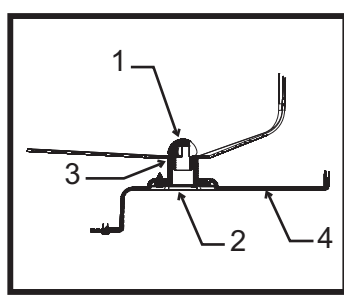

Bins, Condensers, and Accessories Service Parts

B222, B322, B330, B530, B842, B948

Item Number	Part Number	Description	Item Number	Part Number	Description
1	02-2809-01	Drain top	17	A38920-001	Canopy, B222, B322
2	02-3108-01	Drain fitting		A38921-001	Canopy, B330, B530
3	02-4193-01	Drain gasket		A38922-001	Canopy, B842
4	02-4234-01	Drain panel, SS only		A38923-001	Canopy, B948
5	02-0540-01	Scoop	18	A38910-001	Baffle, B222, B322
6	03-3876-01	Spring*		A38911-001	Baffle, B330, B530
7	03-3874-01	Hinge pin*		A38912-001	Baffle, B842
8	13-0946-01	Hinge gasket		A38913-001	Baffle, B948
9	03-1539-12	E clip*	19	13-0943-02	Gasket, 22" use 86" Gasket, 30" use 102" Gasket, 42" use 126" Gasket, 48" use 136"
10	05-0586-01	Elbow for drain	20	A38907-001	Left cap - ss bin
11	03-1403-71	Screw, hinge to canopy		A39240-001	Left cap - plastic bin
12	03-1418-30	Screw, frame to canopy	21	A38908-001	Right cap - ss bin
13	02-4232-01	Left hinge mount*		A29241-001	Right cap - plastic bin
14	02-4233-01	Right hinge mount*	22	A38977-001	22" back cap
15	A38914-021	Door, B222, B322		A38978-001	30" back cap
	A38915-021	Door, B330, B530		A38979-001	42" back cap
	A38916-021	Door, B842		A38980-001	48" back cap
15a	13-0595-00	B842 door gasket, use 27.5"			
	A38917-021	Door, B948			
15b	13-0595-00	B948 door gasket, use 33.5"			
15c	02-4235-01	Bumper, 22"and 30" only			
16	02-4236-01	Frame, B222, B322			
	02-4237-01	Frame, B330, B530			
	02-4238-01	Frame, B842			
	02-4239-01	Frame, B948			

* Replacement of frame recommended when servicing hinge parts.

Order kit KLP7 for a set of 4 legs.