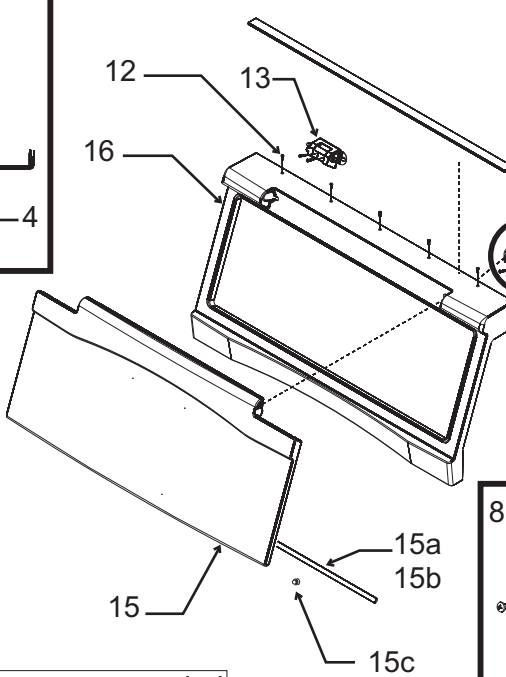

Bins, Condensers, and Accessories Service Parts

B222, B322, B330, B530, B842, B948

Item Number	Part Number	Description	Item Number	Part Number	Description
1	02-2809-01	Drain top	17	A38920-001	Canopy, B222, B322
2	02-3108-01	Drain fitting		A38921-001	Canopy, B330, B530
3	02-4193-01	Drain gasket		A38922-001	Canopy, B842
4	02-4234-01	Drain panel, SS only		A38923-001	Canopy, B948
5	02-0540-01	Scoop	18	A38910-001	Baffle, B222, B322
6	03-3876-01	Spring*		A38911-001	Baffle, B330, B530
7	03-3874-01	Hinge pin*		A38912-001	Baffle, B842
8	13-0946-01	Hinge gasket		A38913-001	Baffle, B948
9	03-1539-12	E clip*	19	13-0943-02	Gasket, 22" use 86" Gasket, 30" use 102" Gasket, 42" use 126" Gasket, 48" use 136"
10	05-0586-01	Elbow for drain	20	A38907-001	Left cap - ss bin
11	03-1403-71	Screw, hinge to canopy		A39240-001	Left cap - plastic bin
12	03-1418-30	Screw, frame to canopy	21	A38908-001	Right cap - ss bin
13	02-4232-01	Left hinge mount*		A29241-001	Right cap - plastic bin
14	02-4233-01	Right hinge mount*	22	A38977-001	22" back cap
15	A38914-021	Door, B222, B322		A38978-001	30" back cap
	A38915-021	Door, B330, B530		A38979-001	42" back cap
	A38916-021	Door, B842		A38980-001	48" back cap
15a	13-0595-00	B842 door gasket, use 27.5"			
	A38917-021	Door, B948			
15b	13-0595-00	B948 door gasket, use 33.5"			
15c	02-4235-01	Bumper, 22"and 30" only			
16	02-4236-01	Frame, B222, B322			
	02-4237-01	Frame, B330, B530			
	02-4238-01	Frame, B842			
	02-4239-01	Frame, B948			

* Replacement of frame recommended when servicing hinge parts.

Order kit KLP7 for a set of 4 legs.