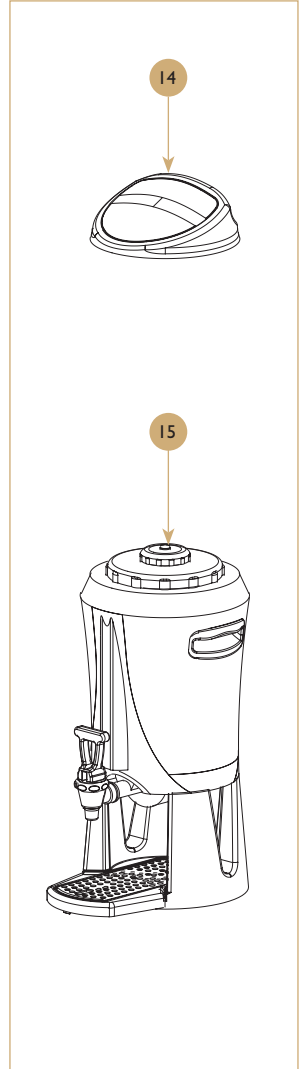

Serving station 2.5L

Drawing

Serving station 2.5L

Spare parts list

POS.	PCS	Part No.	Description
1	1	1103351	Lid Cover with Tie
2	1	1103452	Brew-Thru Lid with SS Tube (2.5L)
3	1	1103453	Main housing with Upp 2.5L
4	1	1103455	Lower Housing 2.5L
5	1	1103456	Outlet Tube Jacket (2.5L)
6	1	1103457	Stand 2.5L
7	5	1103364	Rubber feet
8	1	1103459	Glass Tube (2.5L serving station)
9	1	1103360	Cleaning Brush for Level Indicator
10	1	1103461	Water Indicator Lens (2.5L)
11	1	1103462	Outlet Tube (2.5L serving station)
12	1	1103363	Faucet, Crown
13	1	1103458	Drip Tray (2.5L serving station)
14	1	1103371	Display Top Serving Station.2.5L
15	1	1103303	Serving Station 2.5L
16	1	1103366	Outlet Connector 2.5L Servn.stn