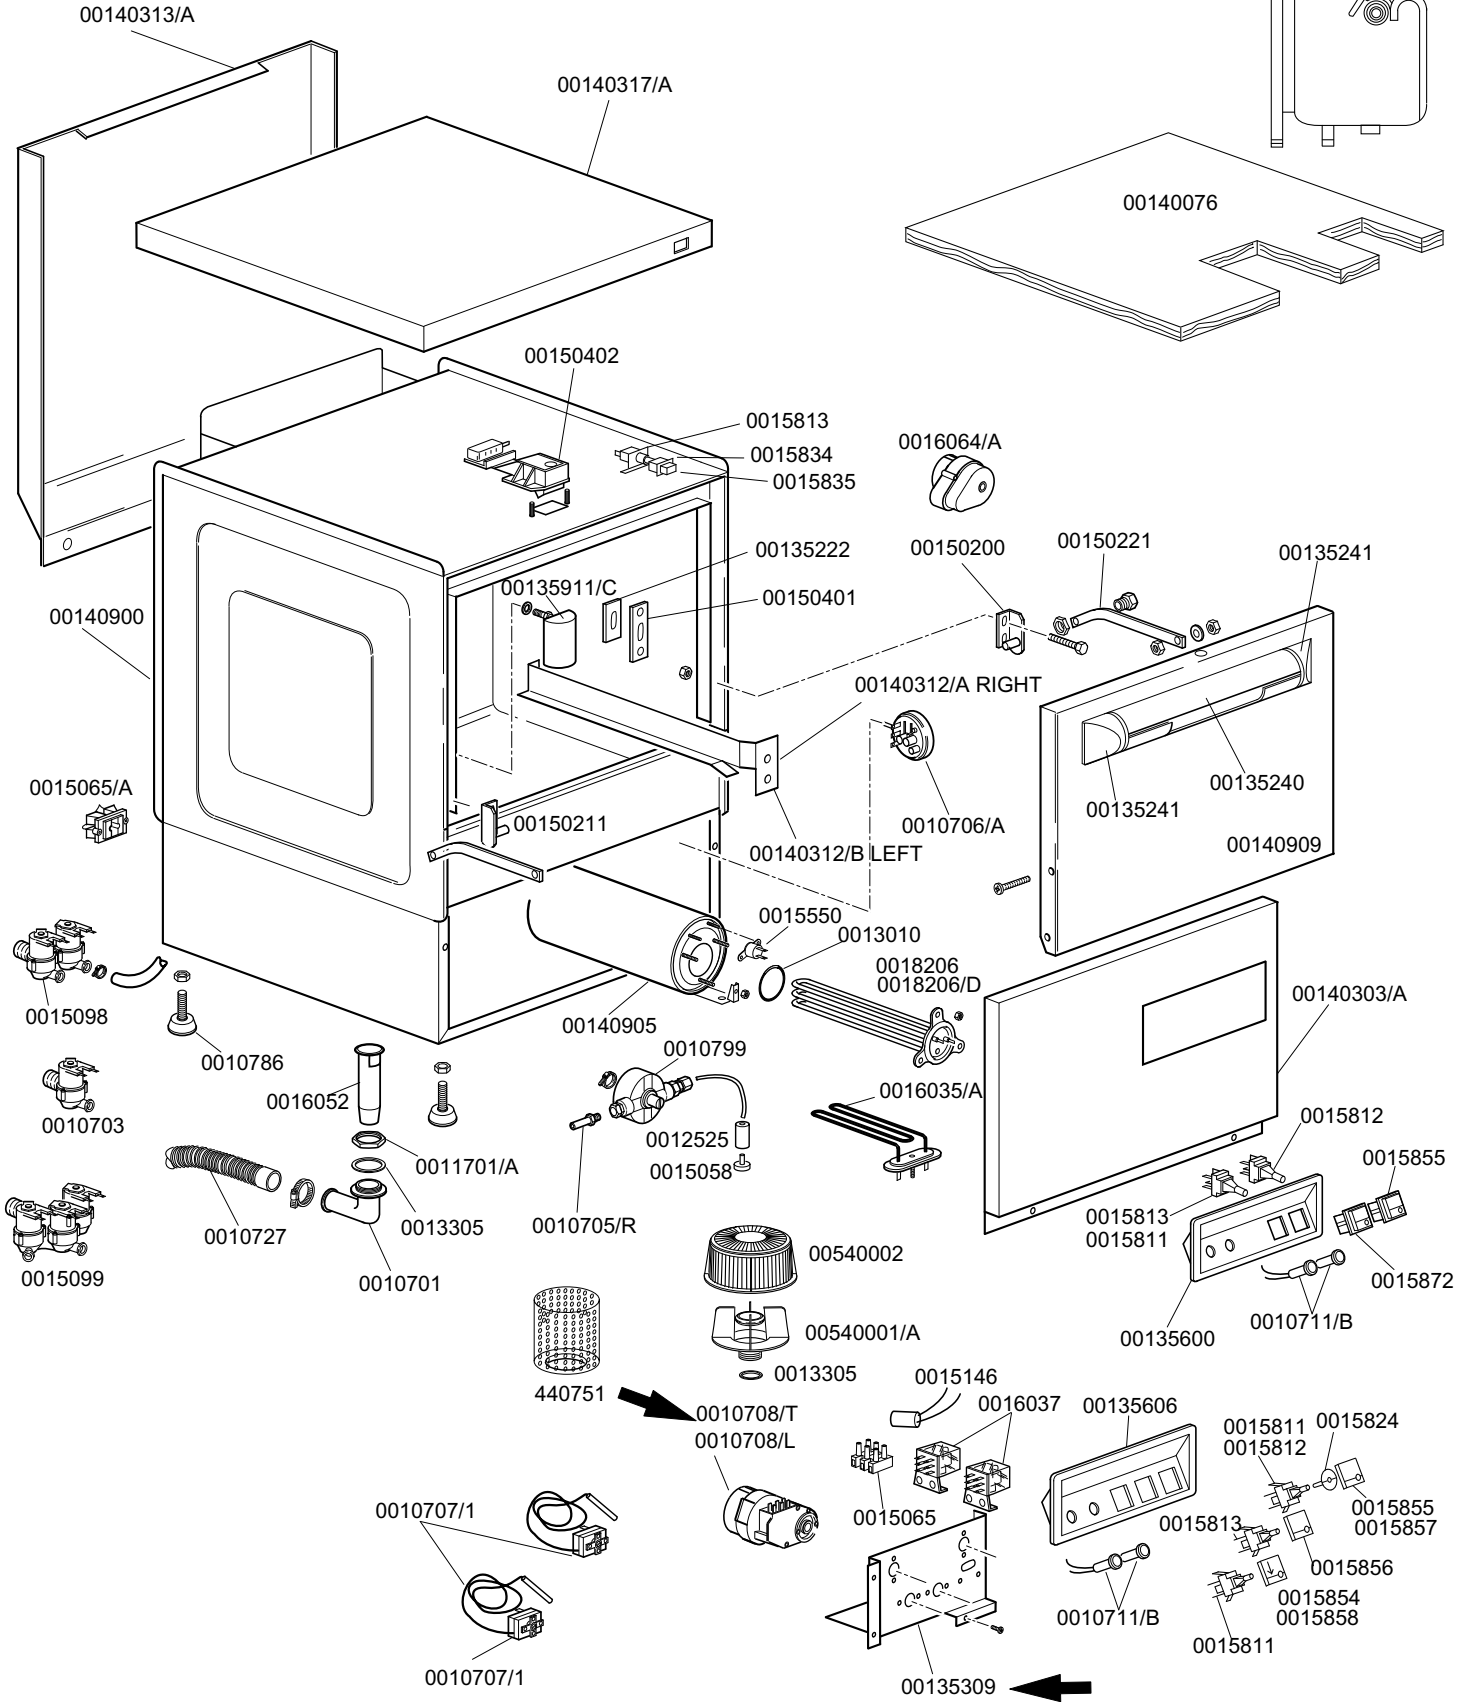

KROMO

**TABLE
KI4210**

**REV
07**

GLASSWASHER K 40

From serial N° 99027599

GLASSWASHER K 40

**TABLE
KI4210**

CODE	DESCRIPTION	CODE	DESCRIPTION
0010701	Drain elbow	0016035/A	Tub short heating element
0010703	220V entry solenoid valve	0016037	B 1-2 relay
0010705/R	D.8 pipe fitting	0016052	Overflow device pipe
0010706/A	"EL" pressure switch	0016064/A	Timer 18' CDC
0010707/1	Thermostat	0016065	Salt container
0010708/L	Rapid timer 120" 230/50	0016066	1 liter 4 element decalcifier
0010708/T	Rapid timer 150" 230/50 Thermostop	0016067/A	OR for salt container plug
0010711/B	220V. fluor. pilot lamp	0016067/B	Salt container gasket
0010727	1,5 m. H2O drain liner	0016067/C	Salt container ferrule
0010786	40 d. M10x25 small black foot	0016067/D	Salt container plug
0010799	Shining product dosing device	0016070	CFD complete non return valve
0011701/A	Stainless steel nut for floor drain	0016082	Funnel
0011807	12/20 stainless steel clamps	0018206	2400W 230V heating element
0012525	Counter-weight for small filter	0018206/D	2800W 230V heating element
0013010	OR heating element gasket	00440751	Inox filter for drain pump
0013305	44x32x3 drain elbow gasket	00540001/A	Ferrule with filter
00135222	Beating door	00540002	Plastic filter for body d. 42
00135240	Handle door in plastic		
00135241	Ending of handle K		
00135309	Support component K35-40		
00135600	2 + 2 instrument panel		
00135606	3 + 2 instrument panel		
00135911/C	Complete air trap		
00140076	Polystirene coat K 40		
00140303/A	Lower door K 40		
00140312/A	Right guide for basket		
00140312/B	Left guide for basket		
00140313/A	Dorsal panel K 40		
00140317/A	Lid for K 40		
00140900	Complete body K 40		
00140905	Boiler series 40		
00140909	Complete door K 40		
00150200	Hinge door		
00150211	Left hinge door		
00150221	Door rod		
00150401	Guide for bent rod		
00150402	Complete brass hook		
0015058	Small shining product suct. filter		
0015065	12 poles terminal board		
0015065/A	Cable fastener with screw		
0015098	Double solenoid valve		
0015099	Triple solenoid valve		
0015146	F1 antijamming filter		
0015550	Conveyor safety thermostat		
0015729	2,5 lt. break tank		
0015811	Deviator switch electric component 16A		
0015812	16A starter electric component		
0015813	16A unipolar switch electric component		
0015824	Green-orange cam		
0015834	Start switch		
0015835	Square start push button		
0015854	Q5 push button for drain pump		
0015855	Q5 yellow push button for 0/1		
0015857	Q5 green push button		
0015858	Q5 yellow push button		
0015872	Q7 green push button cold/warm		