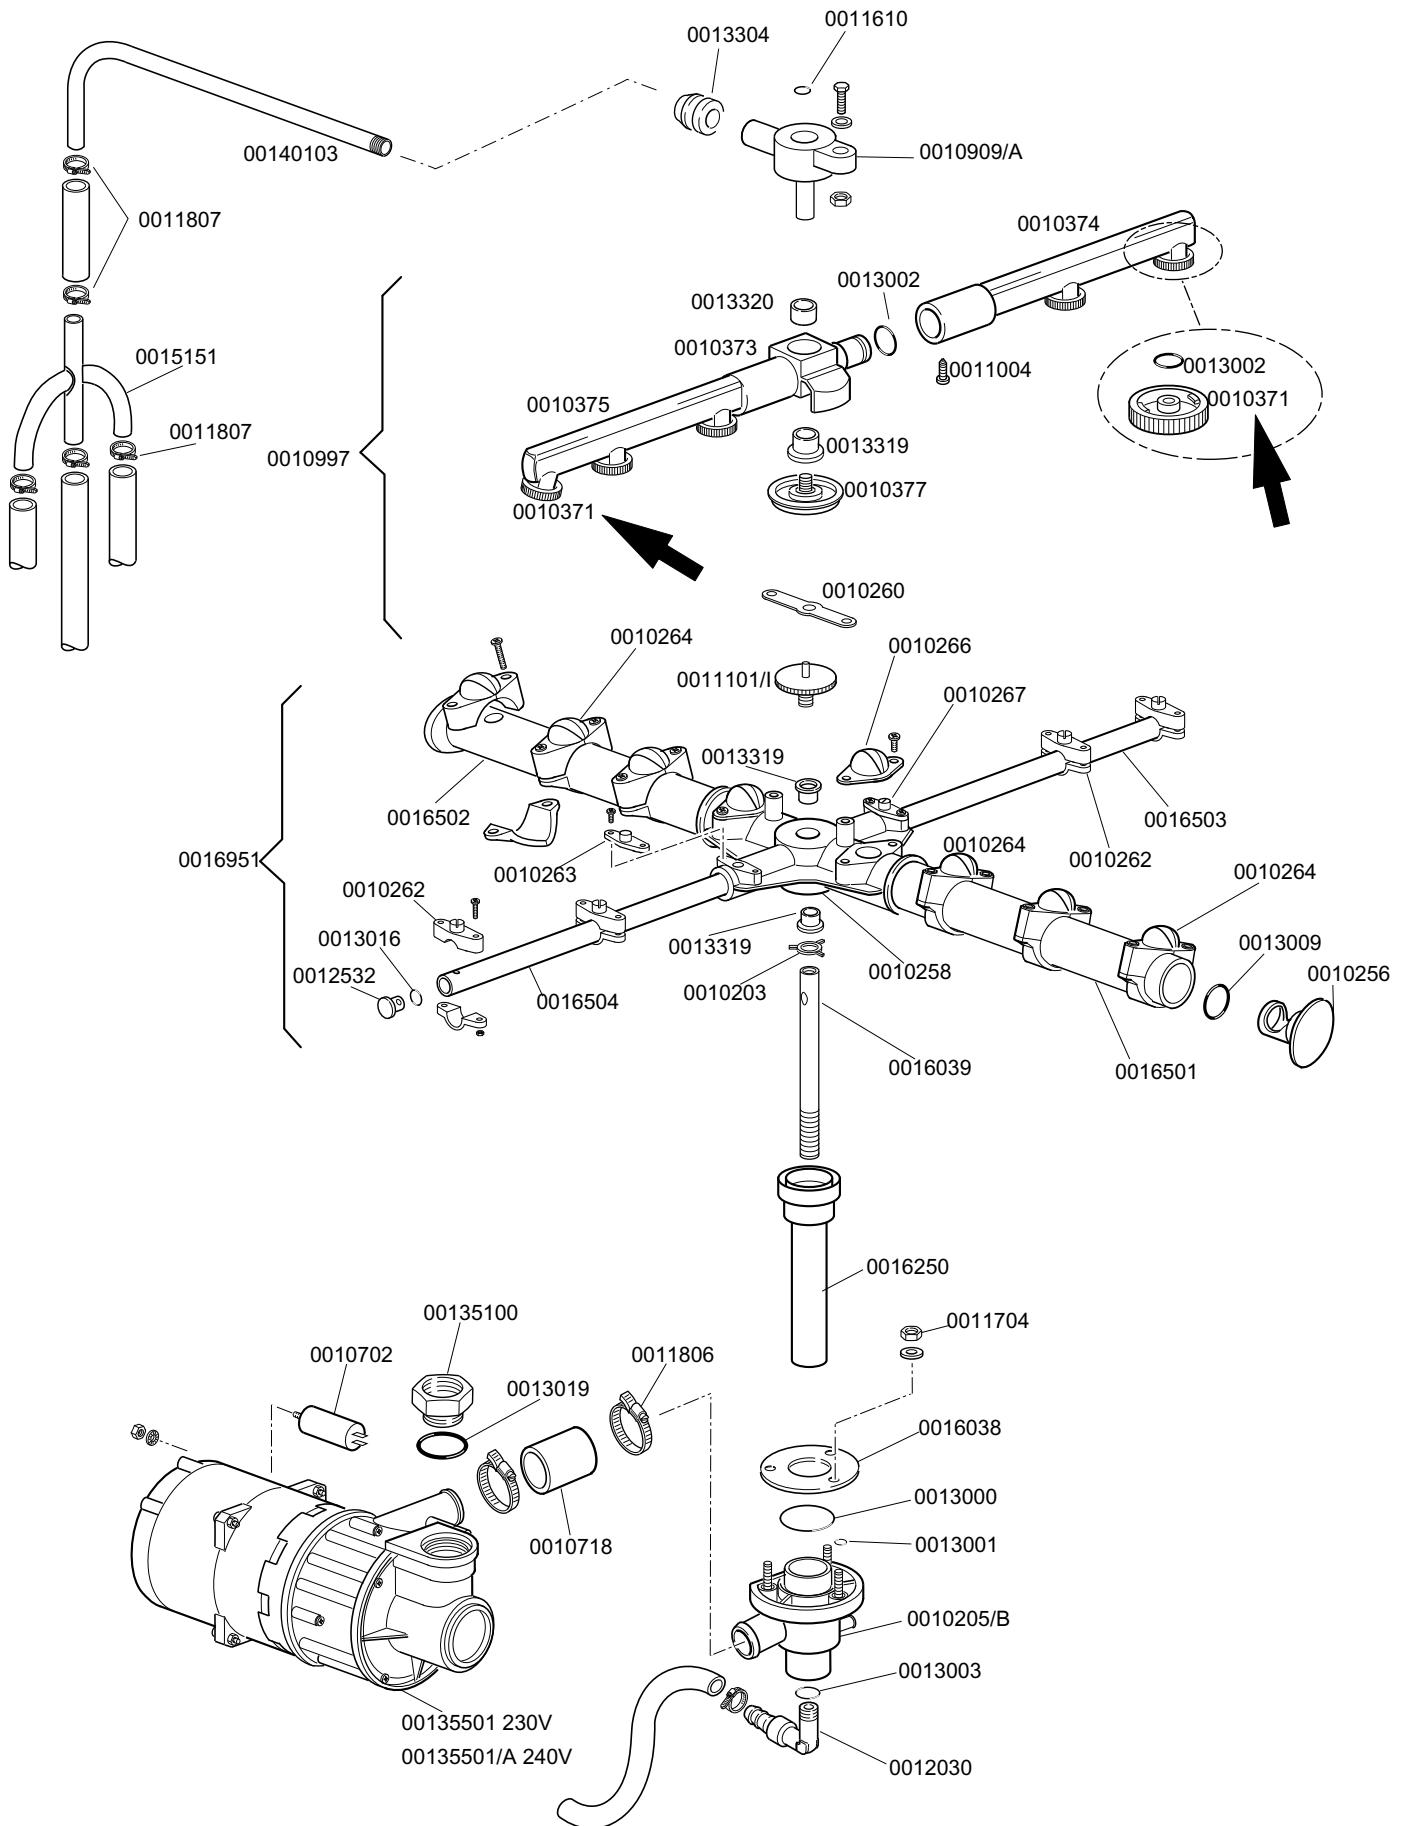

KROMO

**TABLE
KI4230**

**REV
02**

GLASSWASHER K 40