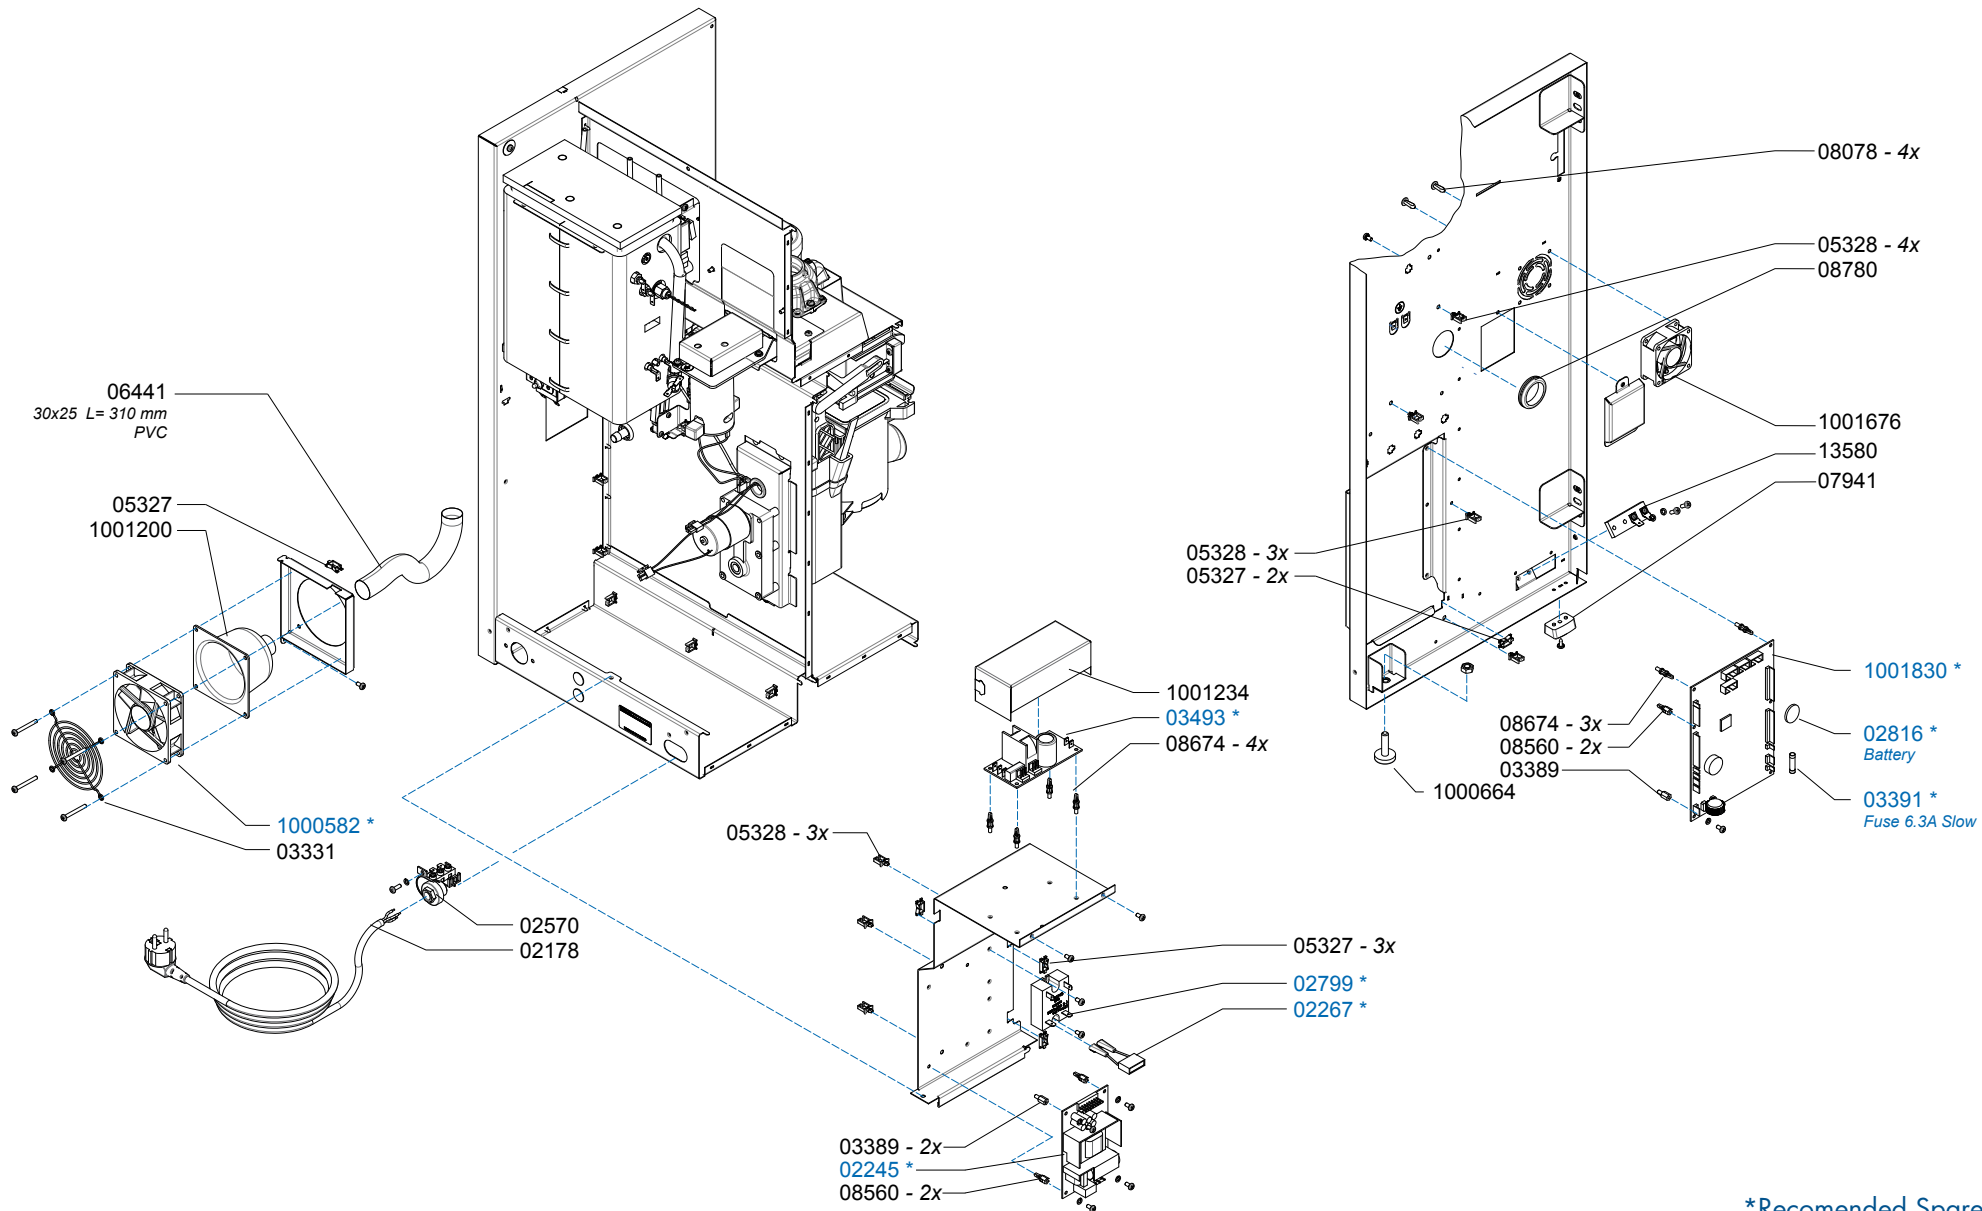

Page : 3 - 13
 Rev : 2

Rated voltage : 1N~ 220-240V 50-60Hz 2275W

Drawer : JK
 Date : 12-11-12

Spare Parts Info

ANIMO

www.animo.eu

*Recommended Spare Part

Type : OPTIFRESH BEAN 3 NG
 Articlenumber : 1001717