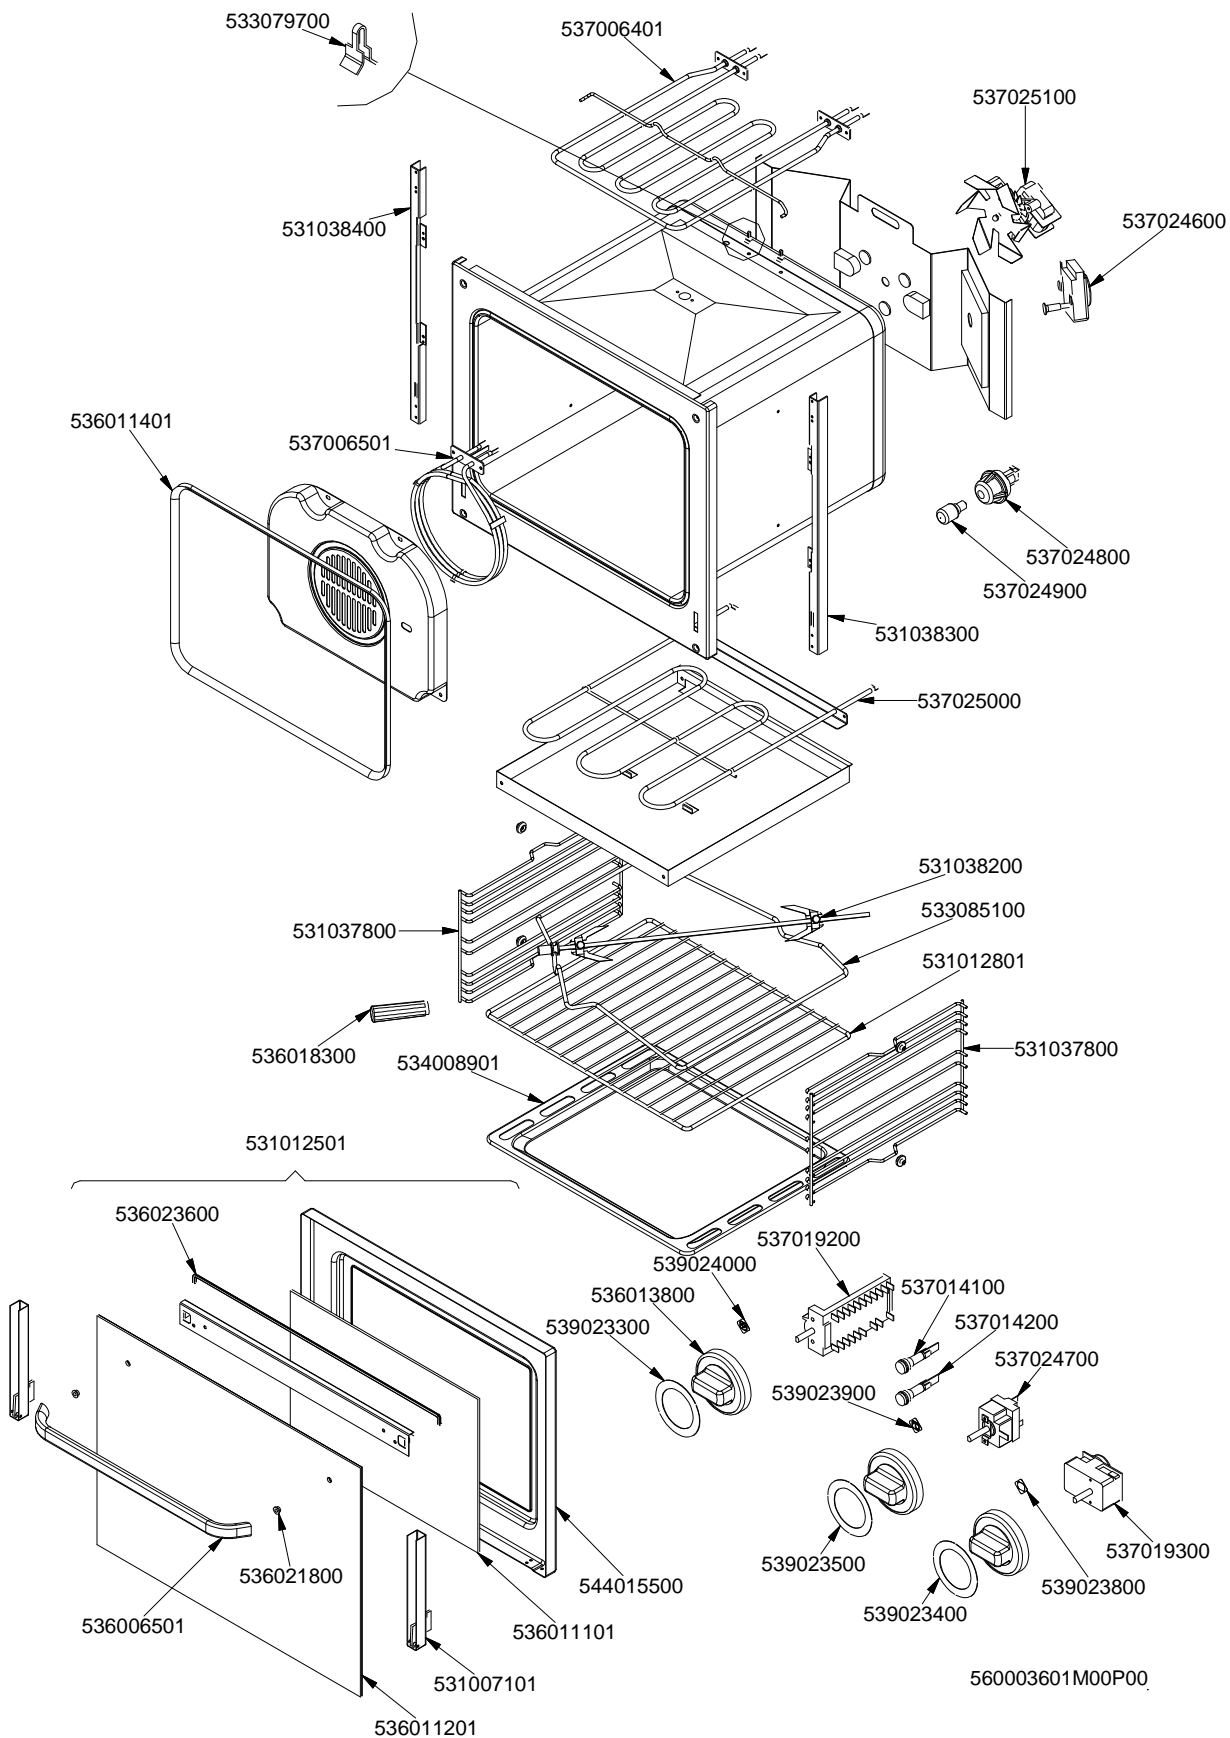

FORNO / OVEN / BACKOFEN / FOUR / CF-62

ELETTORICO MULTIFUNZIONE / MULTIFUNCTION ELECTRIC / MULTIFUNKTIONS
ELEKTRO / ELECTRIQUE A FONCTIONS MULTIPLES ≤0706

PC-E

Page	Pos	Code	Description
001		537002200	ELECTRICAL PLATE D.180 W1500 V230
001		537002100	ELECTRICAL PLATE D.145 W1000 V230
001		541015500	NEUTRAL SPACER 62
001		544060502	UPPER PLATE NEW PC-62E CF-62E
001		544041101	CONTROL PANEL CF-62E
001		537007600	TERMINAL BLOCK SINGLEPHASE 40A
001		544040901	SIDE RANGE CF-62
001		531008100	ADJUSTABLE LEG H9 CHROME
002		533079700	LOCK SPRING FOR BULB §3/§4
002		537006401	GRILL HEATING EL.W3100 V230 CF-62
002		537025100	FAN FOR MULTIF.OVEN CF-62E
002		537024600	SPIT MOTOR FOR CF-8/10E V230
002		531038400	LHD DOOR WHEEL HOLDER MUL.OVEN CF62
002		536011401	OVEN GASKET CF-62
002		537006501	CIRC.HEATING EL. W2400 V230 CF-62
002		537024800	OVEN BULB-SOCKET CF-62E
002		537024900	OVEN BULB 15W 300°C MAXI OVEN
002		531038300	RHD DOOR WHEEL HOLDER F.MULTIF-OVEN
002		537025000	OVEN LOW.HEATING EL.W1200 V230 CF62
002		531038200	SPIT FOR MULTIF. NEW OVEN CF-62
002		533085100	GRID FOR SPIT SUPPORT MULT.OV.CF-62
002		531012801	OVEN GRID CF-62
002		531037800	SUPPORT GRID OVEN NEW CF-62E
002		536018300	GRIP FOR ROTATING SPIT
002		534008901	OVEN DRIPPING-PAN CF-62
002		531012501	COMPLETE OVEN DOOR CF-62
002		536023600	GASKET FOR GLASS DOOR CF-62E
002		539023500	ADHESIVE GRAD.DISC *E.MULTIF.TERM.
002		536006501	NEW OVEN DOOR HANDLE CF-62
002		536021800	DOOR HANDLE SPACER FOR MAXI OVEN
002		536011101	INTERNAL GLASS FOR OVEN DOOR CF-62
002		531007101	OVEN DOOR HINGE FOR CF-62
002		536011201	EXTERNAL GLASS FOR OVEN DOOR CF-62
002		537019200	SELECTOR FOR MULTIFUNCTION OVEN
002		539024000	SIGN PLATE FOR OVEN SELECTOR
002		536013800	KNOB D.70 BLACK 6*5 WITH SPRING
002		537014100	WHITE WARNING LIGHT 250V
002		539023300	ADHESIVE GRADUATED DISC FOR KNOB
002		537014200	GREEN WARNING LIGHT 250V
002		537024700	SINGLEPH.THERMOST.45-250°C MULTI.OV
002		539023900	SIGN PLATE FOR OVEN TEMPERATURE
002		537019300	TIMER FOR MULTIFUNCTION OVEN
002		544015500	INNER DOOR OF OVEN CF-62
002		539023800	SIGN PLATE FOR OVEN TIMER
002		539023400	ADHESIVE GRADUATED DISC F.KNOB
003		537000300	COMMUTATOR 7 POSITIONS S.49 16A
003		536002100	KNOB 7 POSITIONS SNACK
003		537014100	WHITE WARNING LIGHT 250V