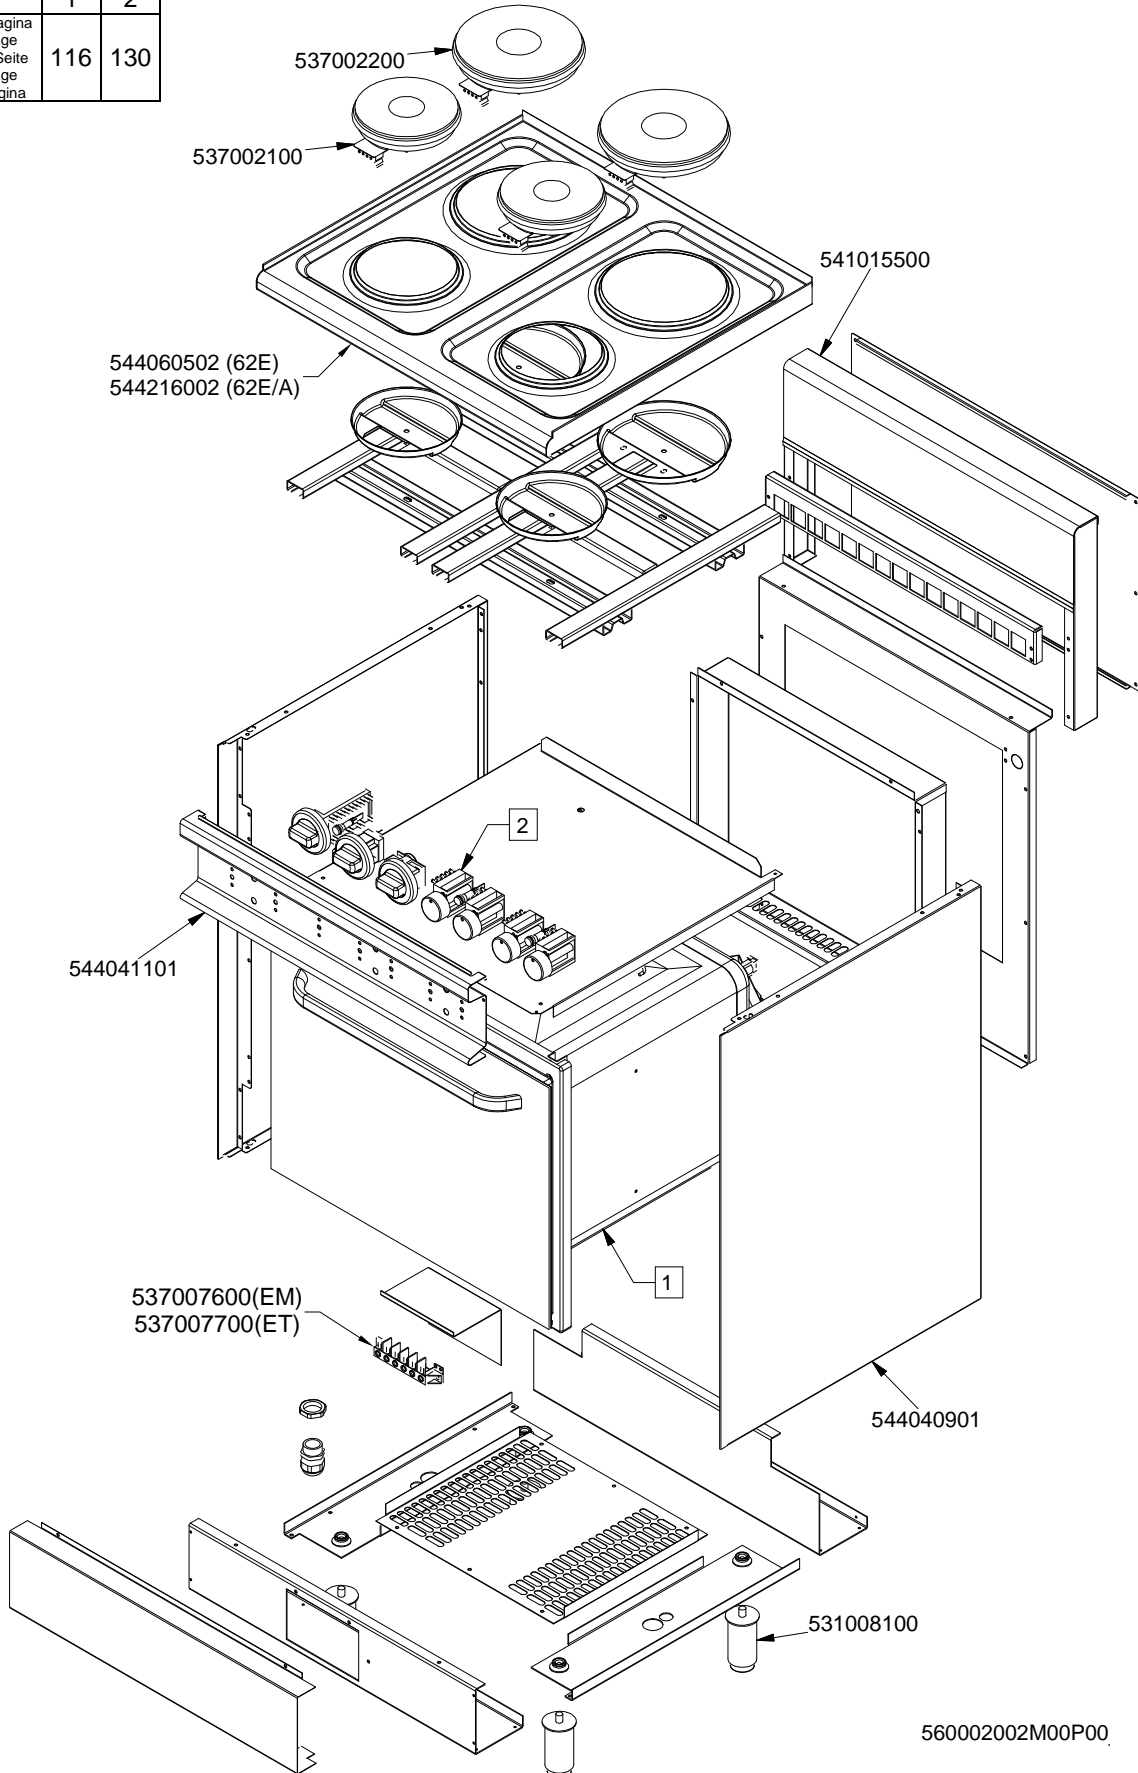

MAGIC SNACK 60

CUCINE / RANGES / HERDE / CUISINIÈRES / N° 0310
CF-62

CF-62EM CF-62ET CF-62EM/A CF-62ET/A

	1	2
Vedi Pagina See Page Siehe Seite Voir Page Ver Página	116	130

560002002M00P00