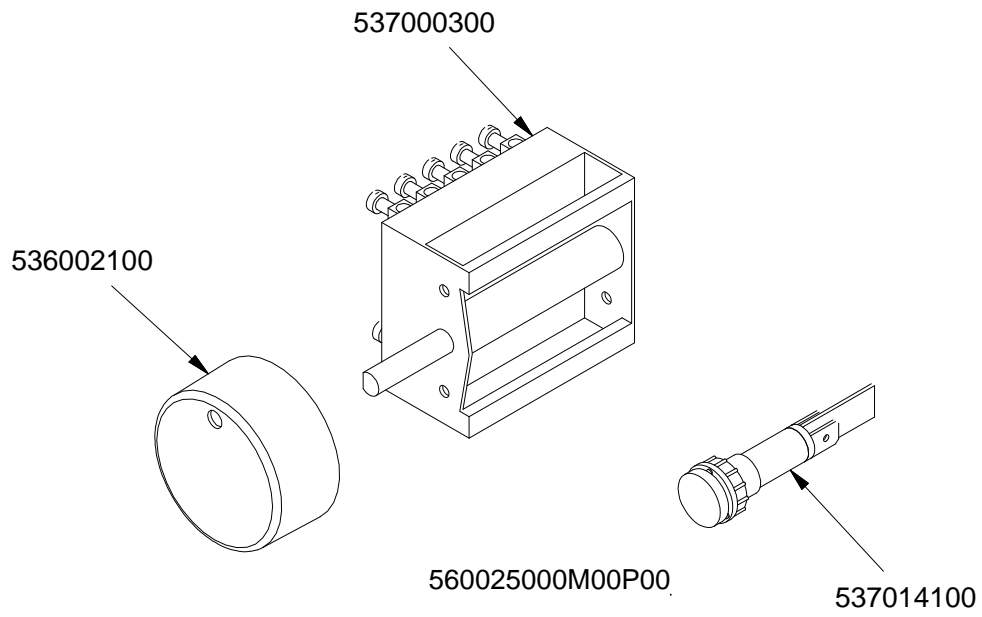

FORNO / OVEN / BACKOFEN / FOUR / CF-62

ELETTORICO MULTIFUNZIONE / MULTIFUNCTION ELECTRIC / MULTIFUNKTIONS
ELEKTRO / ELECTRIQUE A FONCTIONS MULTIPLES ≤0706

PC-E

Page	Pos	Code	Description
001		537002200	ELECTRICAL PLATE D.180 W1500 V230
001		537002100	ELECTRICAL PLATE D.145 W1000 V230
001		541015500	NEUTRAL SPACER 62
001		544060502	UPPER PLATE NEW PC-62E CF-62E
001		544041101	CONTROL PANEL CF-62E
001		537007600	TERMINAL BLOCK SINGLEPHASE 40A
001		544040901	SIDE RANGE CF-62
001		531008100	ADJUSTABLE LEG H9 CHROME
002		533079700	LOCK SPRING FOR BULB §3/§4
002		537006401	GRILL HEATING EL.W3100 V230 CF-62
002		537025100	FAN FOR MULTIF.OVEN CF-62E
002		537024600	SPIT MOTOR FOR CF-8/10E V230
002		531038400	LHD DOOR WHEEL HOLDER MUL.OVEN CF62
002		536011401	OVEN GASKET CF-62
002		537006501	CIRC.HEATING EL. W2400 V230 CF-62
002		537024800	OVEN BULB-SOCKET CF-62E
002		537024900	OVEN BULB 15W 300°C MAXI OVEN
002		531038300	RHD DOOR WHEEL HOLDER F.MULTIF-OVEN
002		537025000	OVEN LOW.HEATING EL.W1200 V230 CF62
002		531038200	SPIT FOR MULTIF. NEW OVEN CF-62
002		533085100	GRID FOR SPIT SUPPORT MULT.OV.CF-62
002		531012801	OVEN GRID CF-62
002		531037800	SUPPORT GRID OVEN NEW CF-62E
002		536018300	GRIP FOR ROTATING SPIT
002		534008901	OVEN DRIPPING-PAN CF-62
002		531012501	COMPLETE OVEN DOOR CF-62
002		536023600	GASKET FOR GLASS DOOR CF-62E
002		539023500	ADHESIVE GRAD.DISC *E.MULTIF.TERM.
002		536006501	NEW OVEN DOOR HANDLE CF-62
002		536021800	DOOR HANDLE SPACER FOR MAXI OVEN
002		536011101	INTERNAL GLASS FOR OVEN DOOR CF-62
002		531007101	OVEN DOOR HINGE FOR CF-62
002		536011201	EXTERNAL GLASS FOR OVEN DOOR CF-62
002		537019200	SELECTOR FOR MULTIFUNCTION OVEN
002		539024000	SIGN PLATE FOR OVEN SELECTOR
002		536013800	KNOB D.70 BLACK 6*5 WITH SPRING
002		537014100	WHITE WARNING LIGHT 250V
002		539023300	ADHESIVE GRADUATED DISC FOR KNOB
002		537014200	GREEN WARNING LIGHT 250V
002		537024700	SINGLEPH.THERMOST.45-250°C MULTI.OV
002		539023900	SIGN PLATE FOR OVEN TEMPERATURE
002		537019300	TIMER FOR MULTIFUNCTION OVEN
002		544015500	INNER DOOR OF OVEN CF-62
002		539023800	SIGN PLATE FOR OVEN TIMER
002		539023400	ADHESIVE GRADUATED DISC F.KNOB
003		537000300	COMMUTATOR 7 POSITIONS S.49 16A
003		536002100	KNOB 7 POSITIONS SNACK
003		537014100	WHITE WARNING LIGHT 250V