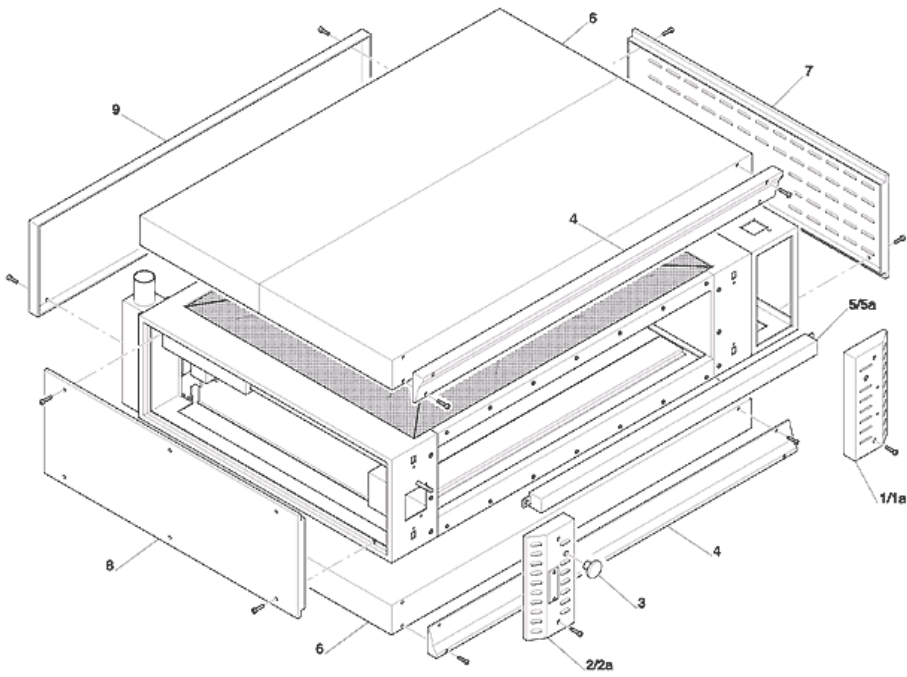

## Spare Parts Catalogue Series 2000

- 1 - Panels
- 2 - Oven
- 3 - Oven
- 4 - Front piece door
- 5 - Analogue panel
- 6 - Digital panel
- 7 - Heater list

## 1 - Panels

POSITION	CODE	DESCRIPTION
0001A	WPVT020	C.P.FRONT.DX F.S.2000R (WPRT0
0002	WPST310	PANNELLO FRONTALE SX ST
0002A	WPVT120	C.P.FRONT.SX F.S.2000R S(WPRT1
0003	AC06500	POMELLO CAMINO FORNO PL/50 M10
0004	WSL2020	COMP.TRAV SUP/INF 69-66 V.N.
0004	WSL25	FLASK
0004	WSL30	UPPER/LOWER BAR UNIT 96/99/109
0004	WSL35	FLASK
0005	WPSC010	C.CAPPA F.96/99/109 STANDARD
0005	WSL06	HOOD
0005	WSS0410	COMP.CAPPA ST FORNO 77/1-2-3
0005	WSS06	CHIMNEY UNIT 66/69 STANDARD
0005A	WPVC0	HOOD
0005A	WRL06	HOOD
0005A	WRS0420	COMPL.CAPPA F.77 R SM.M
0005A	WRS0620	C.CAPPA RU 66-69/1-2-3 SM.M.
0006	WPC38	COVER
0006	WPC48	COVER
0006	WPC57	COVER
0006	WPC68	COVER
0006	WPC7020	C.COP.SUP.INF F.69 V.N T.N.
0006	WPC72	COVER
0006	WPC74	COVER
0007	WP22111	FIANCO DX F.77/96/66 (NERO)
0007	WP33111	FIANCO DX+SX F.69/99TV + GAS
0007	WP44100	FIANCO DX+SX 111+109 (NERO)TV
0008	WP140	COVER
0008	WP22200	FIANCO SX F.96/66 (NERO)
0008	WP33200	FIANCO SX F.69/99 (NERO)
0008	WP44200	FIANCO SX 111+109 (NERO)
0009	WP033	REAR PANNEL
0009	WP133	REAR PANNEL
0009	WP333	REAR PANNEL
0009	WP344	REAR PANNEL