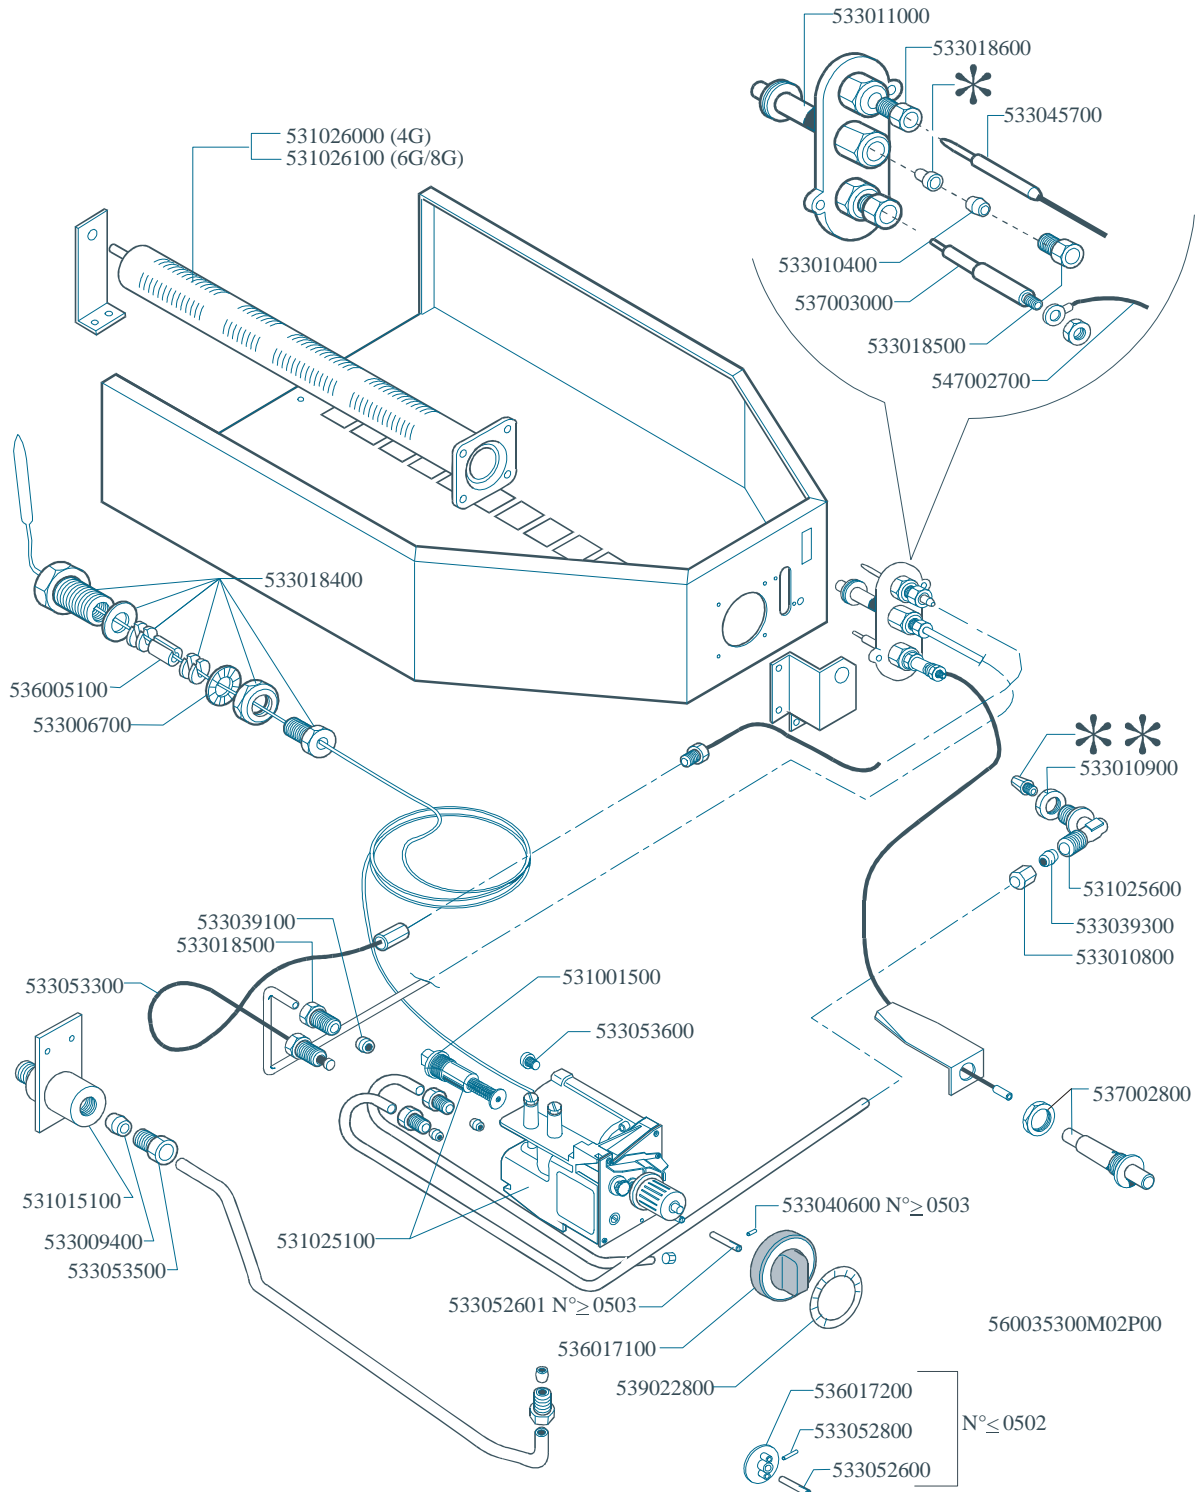

MAGIC PROF 65

GAS / GAS / GAS / GAZ

BM-4G BM-6G BM-8G

	*	BM-4G **	BM-6G **	BM-8G **
G30- 28+30mbar G31- 37mbar	533020200	533032601	533047100	533030600
G30- 50mbar	533020200	533033000	533032601	533019300
G20- 20mbar G25- 25mbar	533020400	533056600	533047200	533044000
G25- 20mbar	533020400	533046200	533046600	533055100
G25- 25mbar NL	533020400	533046100	533031401	533055000