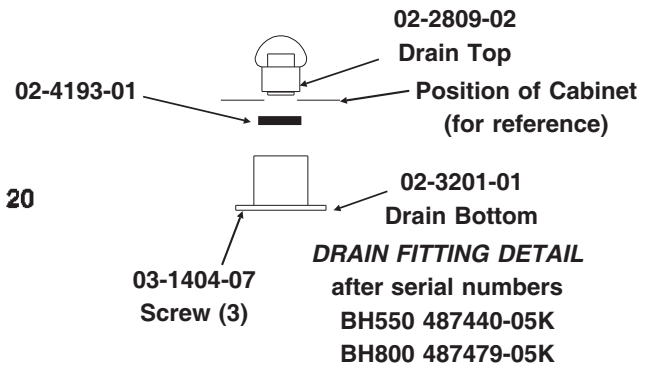

# Bins, Condensers, and Accessories Service Parts

## BH800/BH550

Note: C series has rounded corners

Left Bin Channel: A35506-001  
 Right Bin Channel: A35507-001  
 Rear Bin Channel: A35508-001

ITEM NUMBER	BH800 PART NUMBER	BH550 PART NUMBER	DESCRIPTION	ITEM NUMBER	BH800 PART NUMBER	BH550 PART NUMBER	DESCRIPTION
1	A32408-001	A33921-001	Canopy	12	03-1539-09	same	E-Clip
2	A32410-001	A32580-001	Baffle	13	03-0727-00	same	Thumb Screw
3	19-0503-04	same	Gasket	14	02-2809-01	same	Drain Top
4	A32418-020	A33922-020	Door Frame	15	13-0617-11	same	O-Ring
	A37640-021	A37639-021	Door Frame, C series	16	KLPE	same	Legs, painted
5	A32419-020	A33938-020	Door, incl 5a, 6, 22, 23	17	KLPS	same	Legs, S.S.
5a	02-2881-02	02-2331-03	Drip molding	18	03-1404-07	same	Screw
6	13-0595-00	same	Door Gasket	19	03-1360-02	same	Screw
	(10')	(6')	order per foot	20	15-0711-01	same	Emblem
7	A32396-002	same	Hinge Rt.	21	03-1418-41	same	Screw
8	A32396-001	same	Hinge Left	22	A32546-001	same	Door Hinge Lft
9	02-2380-01	same	Hinge Bushing	23	A32546-002	same	Door Hinge Rt.
10	02-2380-02	same	Hinge Spacer	24	03-1423-07	same	Speed Nut for Baffle
11	02-2806-01	same	Shoulder Screw				