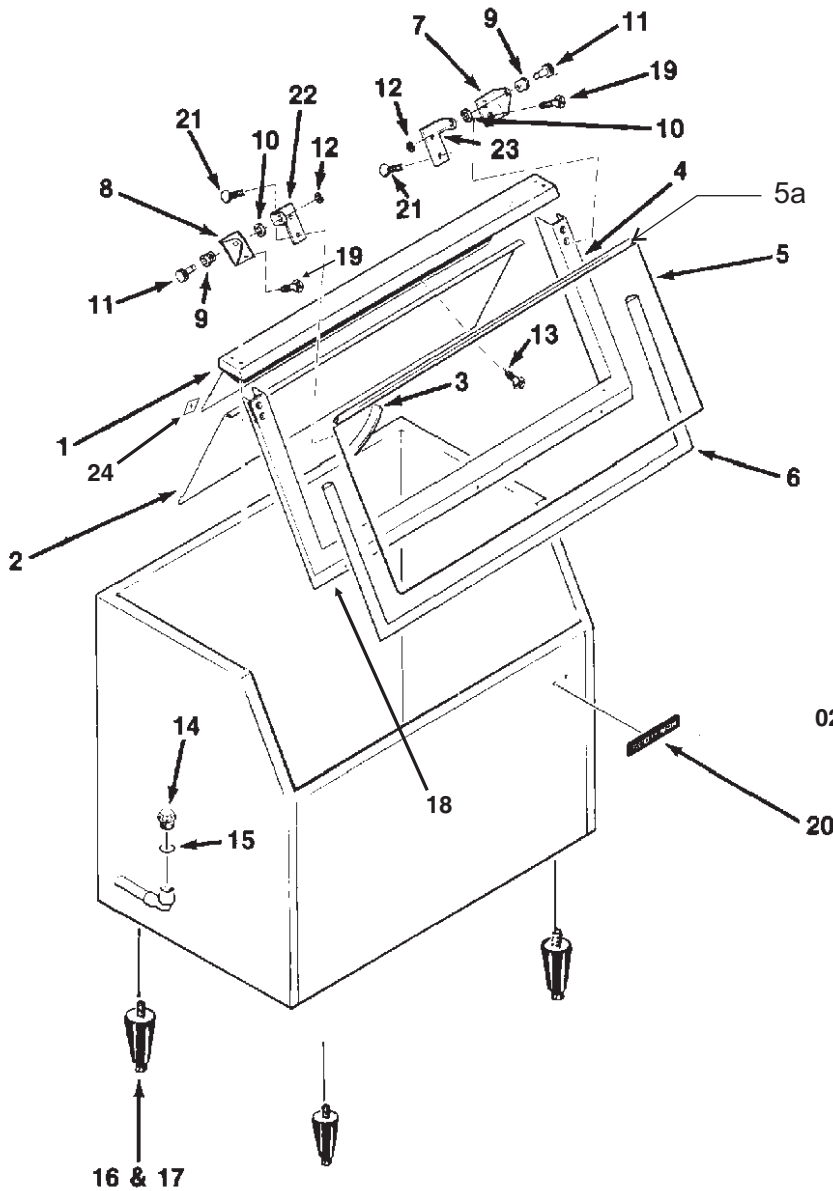

# Bins, Condensers, and Accessories Service Parts

## BH800/BH550

Note: C series has rounded corners

Left Bin Channel: A35506-001  
 Right Bin Channel: A35507-001  
 Rear Bin Channel: A35508-001

ITEM NUMBER	BH800 PART NUMBER	BH550 PART NUMBER	DESCRIPTION	ITEM NUMBER	BH800 PART NUMBER	BH550 PART NUMBER	DESCRIPTION
1	A32408-001	A33921-001	Canopy	12	03-1539-09	same	E-Clip
2	A32410-001	A32580-001	Baffle	13	03-0727-00	same	Thumb Screw
3	19-0503-04	same	Gasket	14	02-2809-01	same	Drain Top
4	A32418-020	A33922-020	Door Frame	15	13-0617-11	same	O-Ring
	A37640-021	A37639-021	Door Frame, C series	16	KLPE	same	Legs, painted
5	A32419-020	A33938-020	Door, incl 5a, 6, 22, 23	17	KLPS	same	Legs, S.S.
5a	02-2881-02	02-2331-03	Drip molding	18	03-1404-07	same	Screw
6	13-0595-00	same	Door Gasket	19	03-1360-02	same	Screw
	(10')	(6')	order per foot	20	15-0711-01	same	Emblem
7	A32396-002	same	Hinge Rt.	21	03-1418-41	same	Screw
8	A32396-001	same	Hinge Left	22	A32546-001	same	Door Hinge Lft
9	02-2380-01	same	Hinge Bushing	23	A32546-002	same	Door Hinge Rt.
10	02-2380-02	same	Hinge Spacer	24	03-1423-07	same	Speed Nut for Baffle
11	02-2806-01	same	Shoulder Screw				