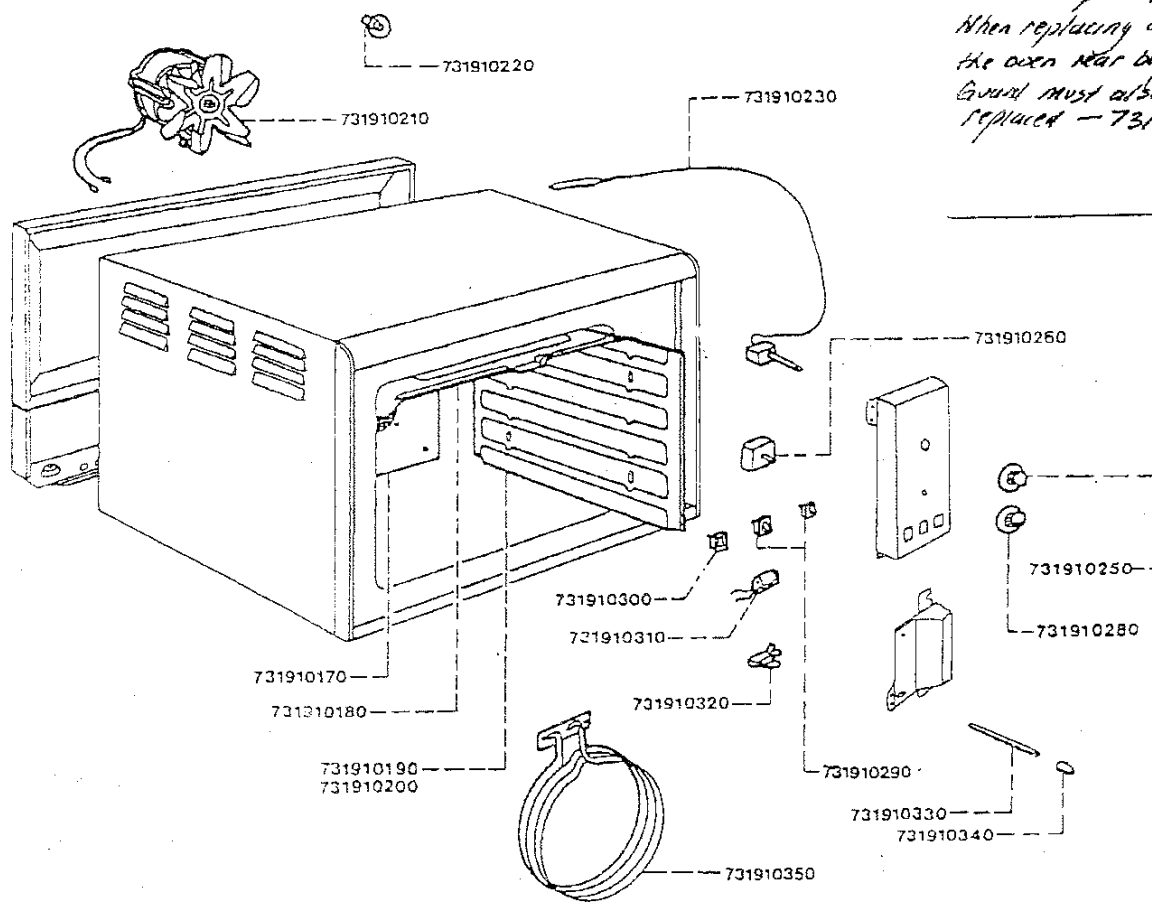

# OVEN FITMENTS

Code No.	Description
3H 731910010	Outer Casing
1E 731910020	Top Rail
3E 731910030	Control panel
2E 731910040	Door Glass Keep-Top
11D 731910050	Control Panel Fixing Plate
11C 731910060	Door Handle
1E 731910070	Outer Door Glass
* 731910080	Door Assembly
9D 731910090	Door Seal
5C 731910100	Door Hinge-Top
5C 731910110	Door Hinge-Bottom
1E 731910120	Bottom Rail
7D 731910130	End Cheek-Left Hand
7D 731910140	End Cheek-Right Hand
6B 731910150	Adjustable Foot
* 731910160	Rear Panel Assembly
3E 731910360	Shelf
* 731910370	Door Catch Assembly

53A510130 - Door Catch Stud

731910440 - Rubber Seal for Glass Panel

Sheet Reference Number

E7002/0685/001

**Falcon Catering  
Equipment**  
Commercial and institutional  
catering equipment

Falcon Catering Equipment is a  
business name of  
Glynwed Consumer & Building Products Ltd  
a member of the  
Glynwed International plc  
group of companies

E7002 CONVECTION OVEN

OVEN  
CONTROLS

square Pattern Lens for  
Oven Lamp 5317441710  
When replacing a round lens  
the oven rear buffer/Element  
Guard must also be  
replaced - 731910170

Code No.	Description
731910170	Element Guard
5F 731910180	Top Lining
2E 731910190	Left Hand Lining
2E 731910200	Right Hand Lining
12J 731910210	Fan Motor
7B 731910220	Bulb
7E 731910230	Thermostat
11E 731910240	Thermostat c/w knob—Not illustrated
6B 731910250	Thermostat Knob
3F 731910260	Timer - 3 spade Conn. (2HR)

Code No.	Description
7F 731910270	Timer c/w knob—Not illustrated
6B 731910280	Timer Knob
2C 731910290	On/Off Switch or Oven Lamp Switch [731910620]
7B 731910300	Temperature Neon [6 TERMINALS]
5E 731910310	Buzzer
11C 731910320	Lamp Microswitch
5B 731910330	Microswitch
10A 731910340	Trip Lever
5F 731910350	Element