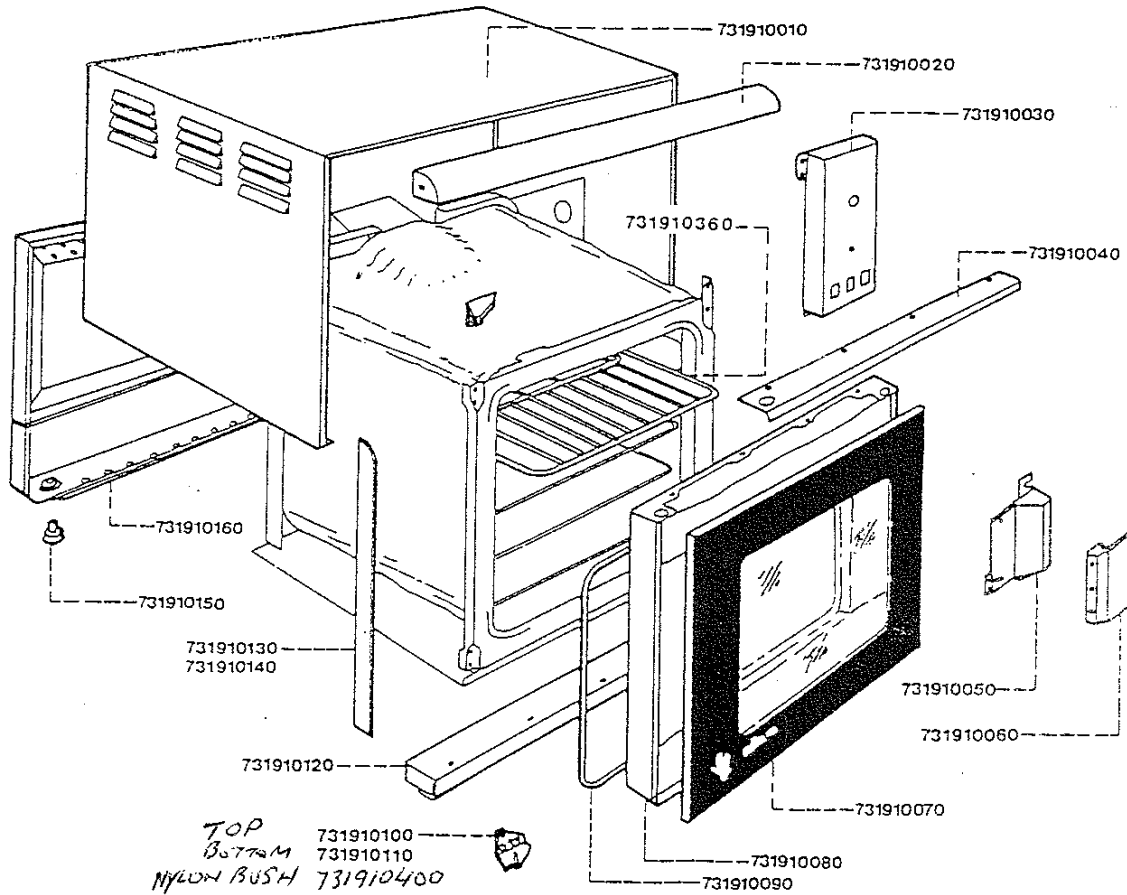

# OVEN FITMENTS

Code No.	Description
3H 731910010	Outer Casing
1E 731910020	Top Rail
3E 731910030	Control panel
2E 731910040	Door Glass Keep-Top
11D 731910050	Control Panel Fixing Plate
11C 731910060	Door Handle
1E 731910070	Outer Door Glass
* 731910080	Door Assembly
9D 731910090	Door Seal
5C 731910100	Door Hinge-Top
5C 731910110	Door Hinge-Bottom
1E 731910120	Bottom Rail
7D 731910130	End Cheek-Left Hand
7D 731910140	End Cheek-Right Hand
6B 731910150	Adjustable Foot
* 731910160	Rear Panel Assembly
3E 731910360	Shelf
* 731910370	Door Catch Assembly

53A510130 - Door Catch Stud

731910440 - Rubber Seal for Glass Panel

Sheet Reference Number

E7002/0685/001

**Falcon Catering  
Equipment**  
Commercial and institutional  
catering equipment

Falcon Catering Equipment is a  
business name of  
Glynwed Consumer & Building Products Ltd  
a member of the  
Glynwed International plc  
group of companies

E7002 CONVECTION OVEN

OVEN  
CONTROLS

square Pattern Lens for  
Oven Lamp 5317441710  
When replacing a round lens  
the oven rear buffer/Element  
Guard must also be  
replaced - 731910170

Code No.	Description
731910170	Element Guard
5F 731910180	Top Lining
2E 731910190	Left Hand Lining
2E 731910200	Right Hand Lining
12J 731910210	Fan Motor
7B 731910220	Bulb
7E 731910230	Thermostat
11E 731910240	Thermostat c/w knob—Not illustrated
6B 731910250	Thermostat Knob
3F 731910260	Timer - 3 spade Conn. (2HR)