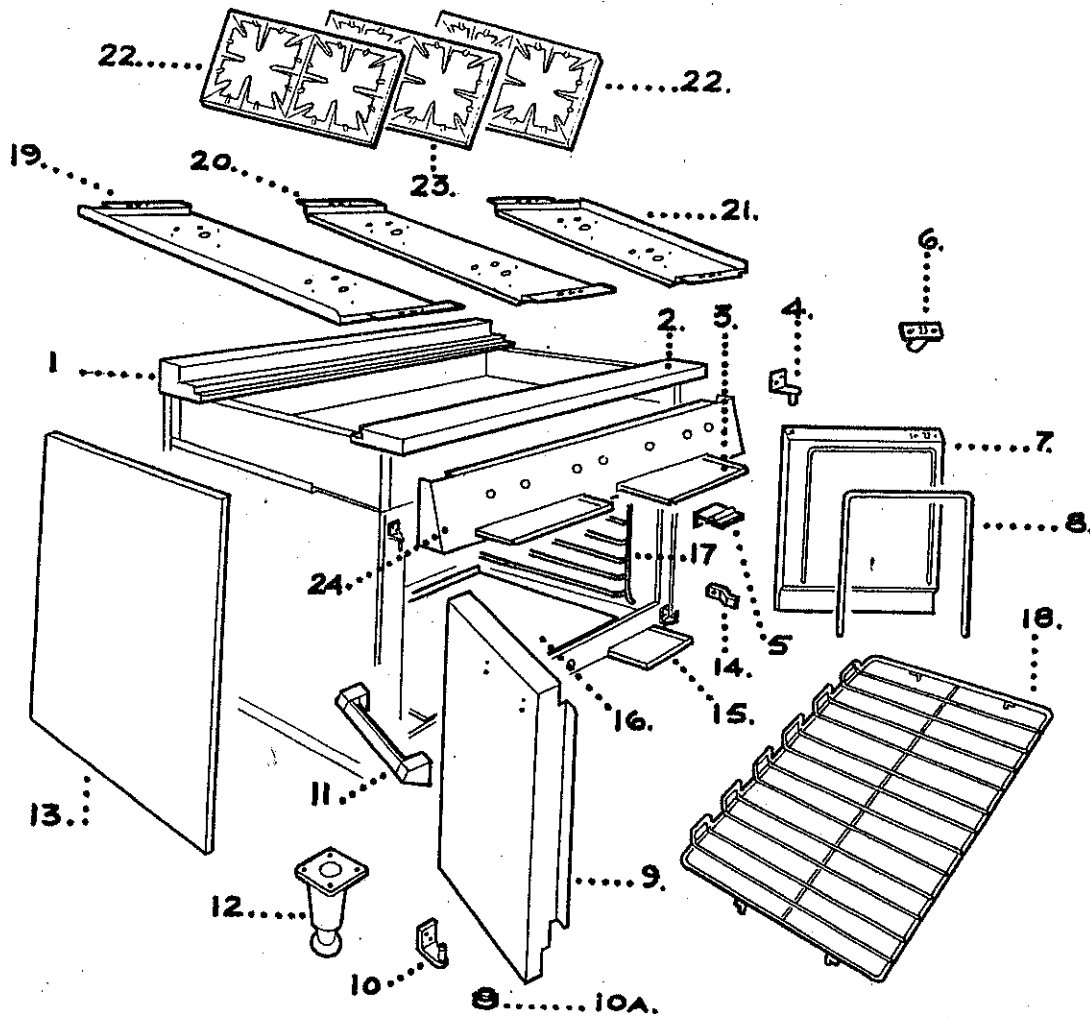

G1107 CE Range Fitments

1	530961201	Rear hob rail
2	537101510	Front hob rail
3	530960120	Hob drip tray
4	534101013	Door hinge top RH
	534101012	Door hinge top LH
5	537101190	Door catch keeper - post 12/05/97
	537101270	Keeper & Ball Catch - pre 12/05/97
6	537101350	Roller catch - post 12/05/97
7	534101037	Door assembly RH
8	530962181	Door seal RH
	534100250	Door seal LH
9	534101036	Door assembly LH
10	534101014	Door hinge bottom LH
	534101015	Door hinge bottom RH
10a	537101290	Door hinge bush
11	530962170	Door handle assembly c/w gaskets
12	537101090	Leg c/w adjustable foot
13	530963012	Outer side panel LH s/s
	530963022	Outer side panel RH s/s
14	530963200	Shelf hanger bracket
15	530962230	Oven drip tray
16	530962240	Oven base tray
17	530963190	Shelf hanger bracket
18	530963180	Oven shelf
19	534101070	Hob burner support LH
20	534101090	Hob burner support centre
21	534101080	Hob burner support RH
22	534100010	Pan support - end
23	534100020	Pan support - centre
24	537101110	Control panel assembly - pre 12/05/97
	537101120	Control panel assembly - post 12/05/97

G1107 CE O/T Controls & Pipework

1	537101820	Inlet Manifold
2	537101570	Burner Support
3	534101018	Gas Control Valve
4	534101000	Control Knob
5	537101610	Control Valve c/w Knob
6	534101017	Rear Burner Pipe
7	537101530	Front Burner Pipe
8	537101531	8mm Olive
9	537101532	12mm Compression Nut
10	535130111	Injector Holder c/w Injector (NAT)
	535130112	Injector Holder c/w Injector (Propane)
11	537101130	Injector - Nat
	537101140	Injector - Propane
12	537101533	Venturi Locking Ring
13	539000030	Venturi
14	534101053	Burner Base
15	537101600	Burner Cap c/w Retention Ring
16	535130122	Thermocouple Front - 320mm
17	535130123	Thermocouple Rear - 600mm
		Parts Not Shown
	535130133	Burner Assembly Complete - Nat
	535130134	Burner Assembly Complete - Propane
	535130139	"O" Ring Seal For Control Valve
3*	531743060	Control Valve - Beefeater/Tesco Spec.