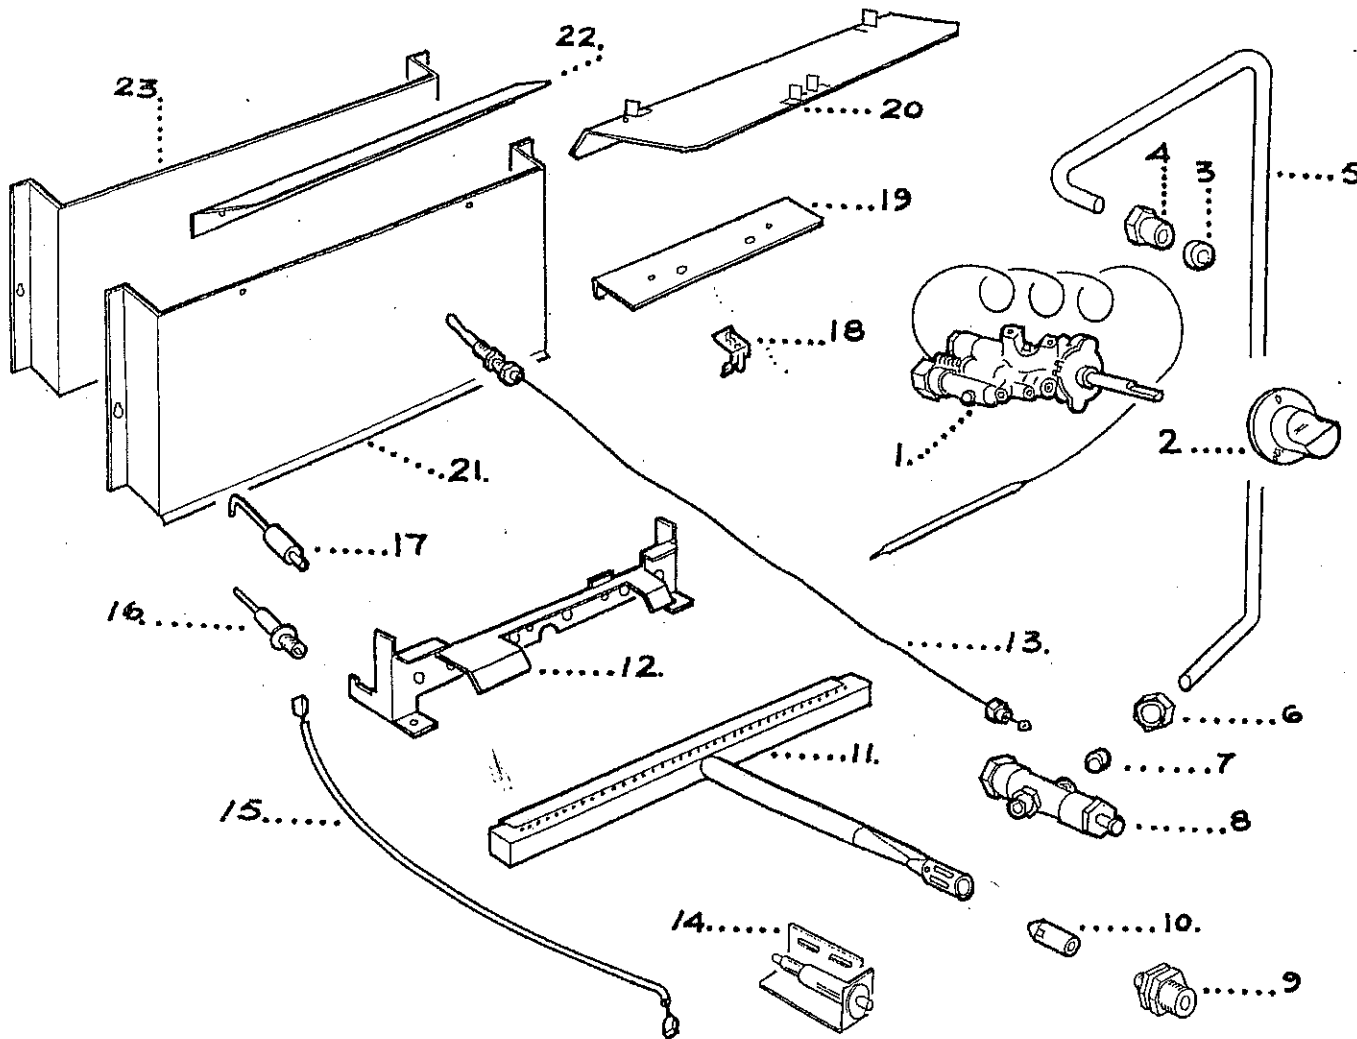

G1107 CE Oven Controls & Fitments

1	534101040	Oven Thermostat - Nat/Propane
2	534101005	Oven Thermostat Knob
3		10mm Olive (RZZ66)
4		15mm Compression Nut
5	537101900	Oven Burner Supply Pipe
6		Compression Nut
7		10mm Olive(R2496)
8	530962080	Oven Flame Failure Valve
9	530964330	Injector Adaptor c/w Locknut
10	534101008	Oven Injector - Nat
	534101009	Oven Injector - Propane
11	530962010	Oven Burner
12	530962000	Burner Support
13	530962140	Oven Thermocouple
14	530962090	Spark Igniter
15	537101590	Ignition Lead Assembly
16	530962100	Ignition Electrode
17	530962120	Ignition Earth Pin
18	537101870	Thermostat Phial Clip
19	537101840	Thermostat Phial Protection Plate
20	537101850	Oven Roof Baffle
21	530962260	Oven Rear Baffle
22	537101860	Oven Rear Roof Baffle
23	530962250	Oven Inner Rear Baffle
		NOT SHOWN
	534101019	Thermostat Bypass Screw - Nat
	535130130	Thermostat Bypass Screw - Propane