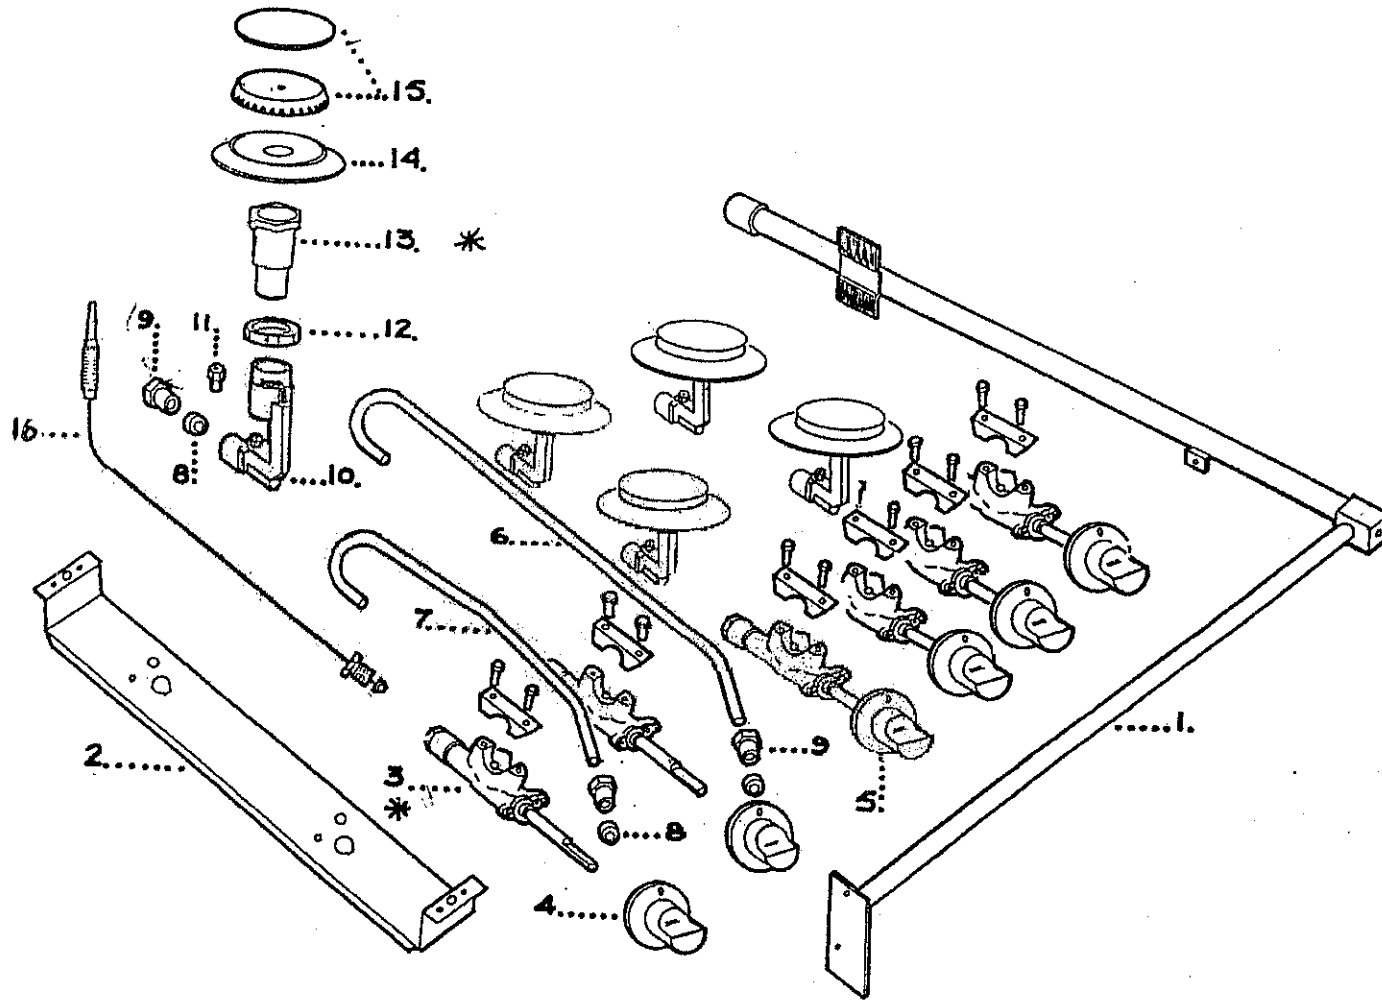

G1107 CE Range Fitments

1	530961201	Rear hob rail
2	537101510	Front hob rail
3	530960120	Hob drip tray
4	534101013	Door hinge top RH
	534101012	Door hinge top LH
5	537101190	Door catch keeper - post 12/05/97
	537101270	Keeper & Ball Catch - pre 12/05/97
6	537101350	Roller catch - post 12/05/97
7	534101037	Door assembly RH
8	530962181	Door seal RH
	534100250	Door seal LH
9	534101036	Door assembly LH
10	534101014	Door hinge bottom LH
	534101015	Door hinge bottom RH
10a	537101290	Door hinge bush
11	530962170	Door handle assembly c/w gaskets
12	537101090	Leg c/w adjustable foot
13	530963012	Outer side panel LH s/s
	530963022	Outer side panel RH s/s
14	530963200	Shelf hanger bracket
15	530962230	Oven drip tray
16	530962240	Oven base tray
17	530963190	Shelf hanger bracket
18	530963180	Oven shelf
19	534101070	Hob burner support LH
20	534101090	Hob burner support centre
21	534101080	Hob burner support RH
22	534100010	Pan support - end
23	534100020	Pan support - centre
24	537101110	Control panel assembly - pre 12/05/97
	537101120	Control panel assembly - post 12/05/97

G1107 CE O/T Controls & Pipework

1	537101820	Inlet Manifold
2	537101570	Burner Support
3	534101018	Gas Control Valve
4	534101000	Control Knob
5	537101610	Control Valve c/w Knob
6	534101017	Rear Burner Pipe
7	537101530	Front Burner Pipe
8	537101531	8mm Olive
9	537101532	12mm Compression Nut
10	535130111	Injector Holder c/w Injector (NAT)
	535130112	Injector Holder c/w Injector (Propane)
11	537101130	Injector - Nat
	537101140	Injector - Propane
12	537101533	Venturi Locking Ring
13	539000030	Venturi
14	534101053	Burner Base
15	537101600	Burner Cap c/w Retention Ring
16	535130122	Thermocouple Front - 320mm
17	535130123	Thermocouple Rear - 600mm
		Parts Not Shown
	535130133	Burner Assembly Complete - Nat
	535130134	Burner Assembly Complete - Propane
	535130139	"O" Ring Seal For Control Valve
3*	531743060	Control Valve - Beefeater/Tesco Spec.