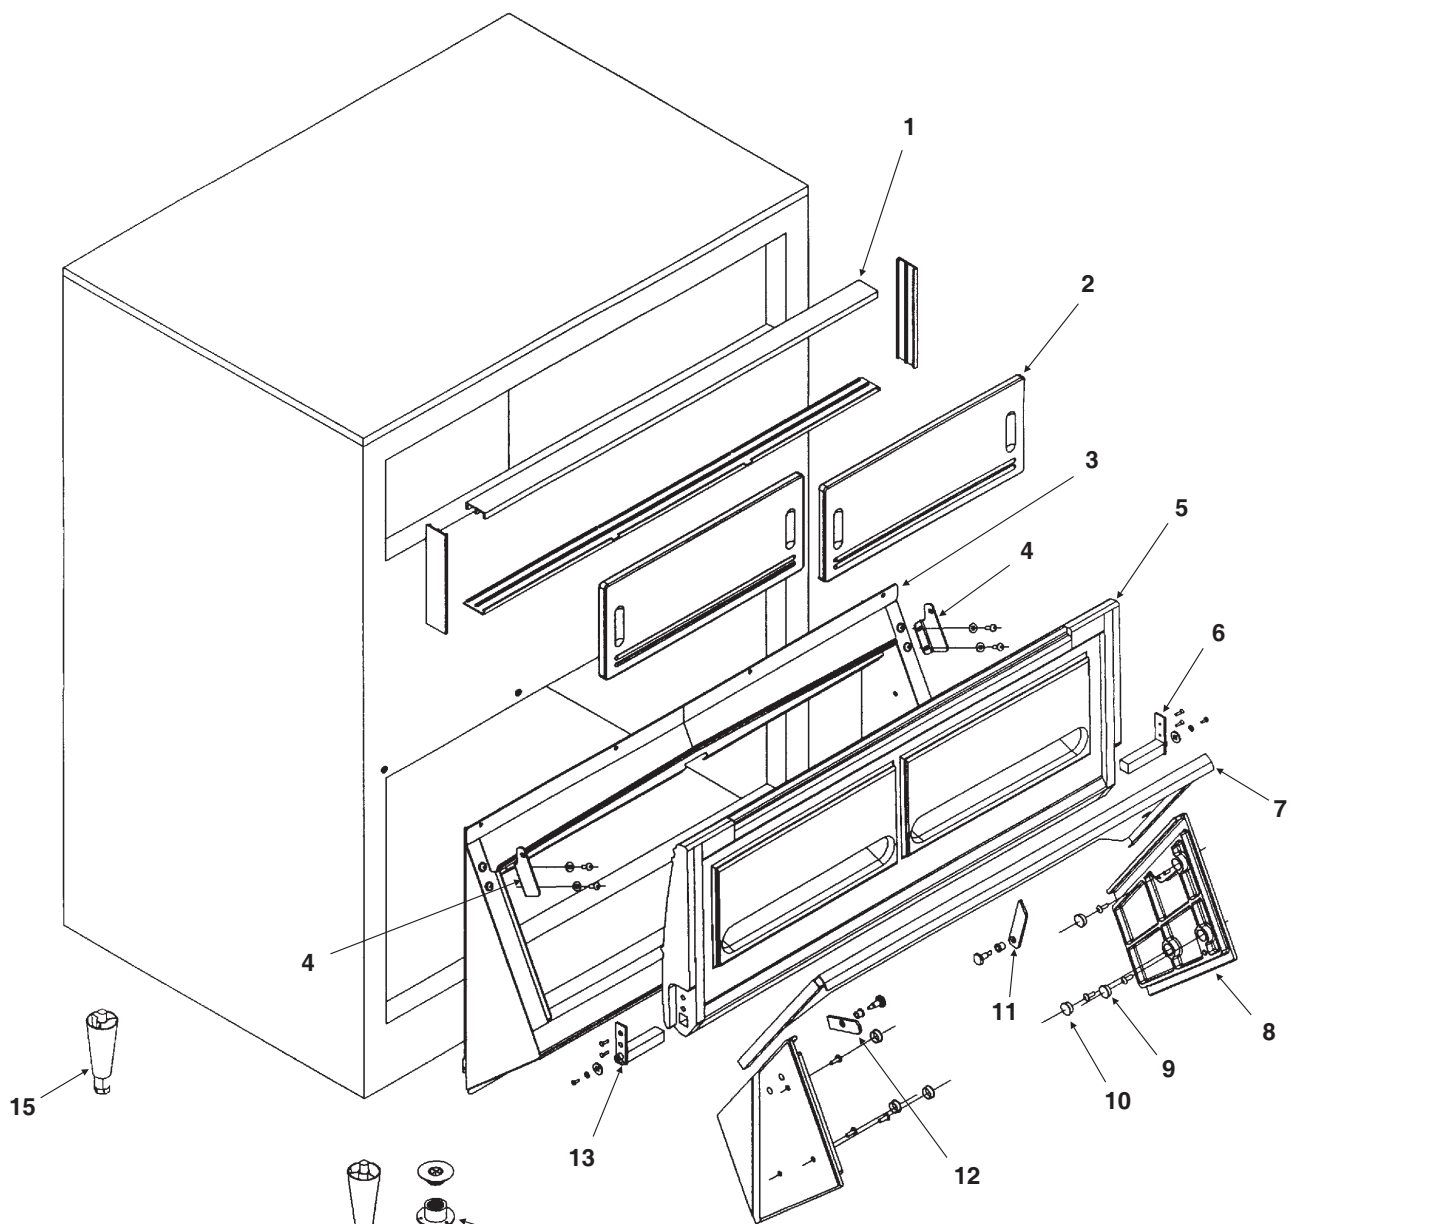

Bins, Condensers, and Accessories Service Parts

BH1356, BH1650, BH1366 & BH1666 Ice Storage Bin

Item Number	Part Number	Description	Item Number	Part Number	Description
1	02-3769-02	Track	8	02-3769-12	End plate guide (pair)
2	02-3769-16	Window	9	02-3769-13	Screws for end plate
3	02-3769-04	Lower frame assy, BH1356 or BH1650	10	02-3769-14	Plugs for end plate
	02-3769-20	Lower frame assy, BH1366 or BH1666	11	02-3769-10	Catch for end plate
4	02-3769-08	Left & right hinges (pair)	12	02-3769-15	Ice gate retainer
5	02-3769-05	Door with door hinges	13	02-3769-06	Left hinge
6	02-3769-07	Right hinge	14	02-3769-01	Plastic drain
7	02-3769-09	Ice gate, BH1356 or BH1650	15	KLP2S	Legs
	02-3769-21	Ice gate, BH1366 or BH1666	Not Illustrated	02-3769-18	Optional Probe tool
				02-3769-19	Optional Plastic ice shovel
				02-3775-01	Z brackets
				03-1645-01	Screw for Z brackets
				02-3769-17	Gasket (only for BH1366 or BH1666)