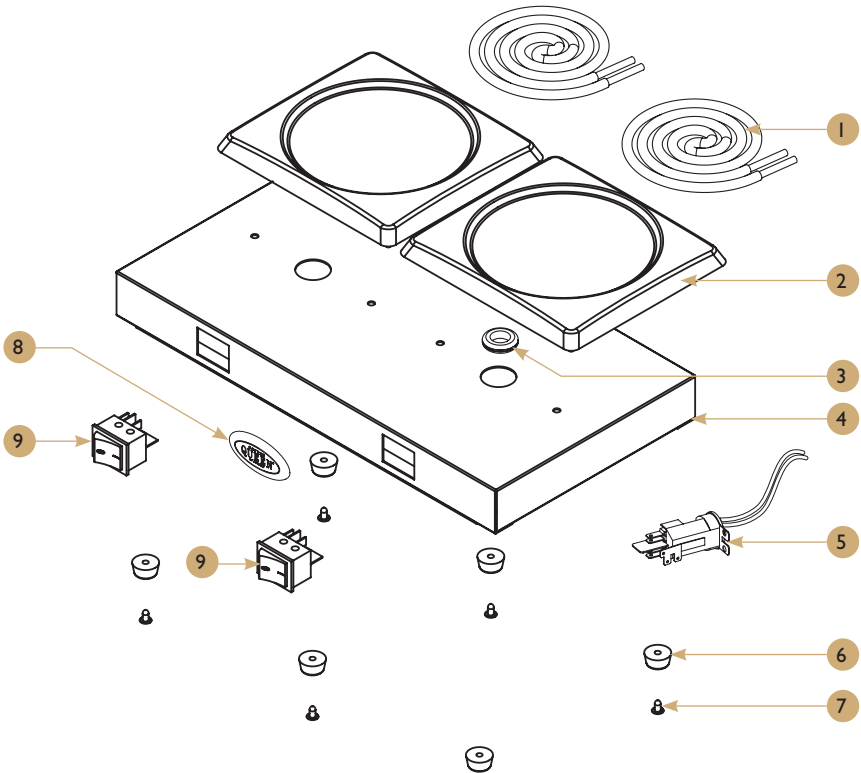

V-2

Drawing

Spare parts list

POS.	PCS	Part No.	Description
1	2	160101	Heat coil 95W
2	2	120811	Warming plate 230V/95W
3	2	160536	Gasket rubber NBR(Rubber TRP 30.0)
4	1	2401101	Chassi V-2
5	1	1605652	Power cable fixed 16A 250V
6	6	120320	Rubber Feet
7	6	1402163	Screw M4x8mm
8	1	160970	CQ sticker
9	2	1608017	Power Switch Black