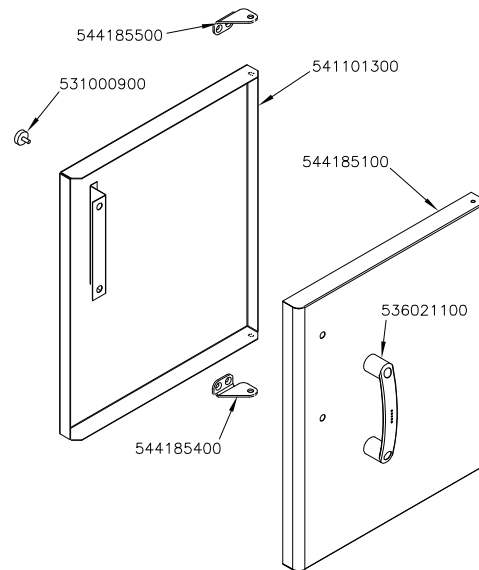

P-73/93 DX

P-74/94 SX

P-74/94 DX

560012800M00P00

P-74/94 DX CF

Page	Pos	Code	Description
001		536014700	3 DRILL WHEELS
001		541097200	NEUTRAL SPACER 712
001		537007700	TERMINAL BLOCK THREEPHASE 40A
001		537019900	PLATE D.220 W2600 V230
001		537022600	ELECTRICAL PLATE D.220 W2600 V400
001		537025700	ELECTRICAL PLATE D.220 W2600 V440
001		544191000	UPPER PLATE PC-712E ROUND PLATE
001		541104600	CONTROL PANEL CF6-712EV
001		544173300	LEFT SIDE PANEL RANGE S.70
001		531015900	ADJUSTABLE LEG 2"
001		544173200	RIGHT SIDE PANEL RANGE S.70
001		537017700	TRANSFORMER 440V/100V 10VA
001		544191300	UPPER PLATE PC-712E SQUARE PLATE
001		537017000	PLATE 220X220 W2600 V230
001		537022700	ELECTRICAL PLATE 220X220 W2600 V400
001		537025800	PLATE 220X220 W2600 V440
002		531022700	RIGHT OVEN DOOR HINGE 70LINE
002		544186900	OVEN DOOR GN 2/1 S.70
002		531013100	OVEN DOOR HANDLE OF 70/90-LINE
002		531022800	LEFT OVEN DOOR HINGE S.70
002		531022900	HINGE DOOR WHEEL HOLDER S.70
002		544187100	OVEN INNER DOOR GN 2/1 S.70
003		533037600	LOCK SPRING FOR BULB
003		536010800	OVEN GASKET GN 2/1 (1261)
003		531030500	LHD SUPPORT GRID FOR OVEN OF 70LINE
003		544198900	70 ELECTRICAL OVEN BOTTOM GN2/1
003		531030200	OVEN GRID GN 2/1 FOR 70 LINE
003		531030400	RHD SUPPORT GRID FOR OVEN OF 70LINE
004		536019700	BLACK KNOB §70 PIN §6*5
004		537012800	SAFETY THERMOSTAT 420°C THREEPHASE
004		539023800	SIGN PLATE FOR OVEN TIMER
004		539018800	INDEX FOR OVEN KNOB
004		539023900	SIGN PLATE FOR OVEN TEMPERATURE
004		537014100	WHITE WARNING LIGHT 250V
004		537014200	GREEN WARNING LIGHT 250V
004		536013800	KNOB D.70 BLACK 6*5 WITH SPRING
004		539023600	ADHESIVE GRADUATED DISC FOR KNOB
004		539017900	ADHESIVE GRADUATED DISC FOR KNOB
004		537001200	FIXING BRACKET FOR THERMOSTAT/COMM.
004		537000900	THERMOSTAT 50-320°C THREEPHASE
004		537000200	COMMUTATOR 1 POS. 3PHASE S.49 16A
004		533023600	TAP PLUG §10 M16*1, 5CH19
004		533039300	BICONE §10
004		533010800	TUBE NUT D.10 M16*1,5
004		537026100	70 OVEN UPPER HEATING EL. W700 V400
004		537026300	70 OVEN UPPER HEATING EL.W700 V440
004		537025400	OVEN UPPER HEAT.EL.W700 V230 70LINE
004		537020900	HEATING ELEMENT 1000W 230V OVEN S70
004		537020901	HEATING ELEMENT 1200W 230V OVEN S70
004		537022501	70 OVEN HEATING ELEMENT W1200 V400
004		537026200	70 OVEN LOWER HEATING EL.W1200 V440