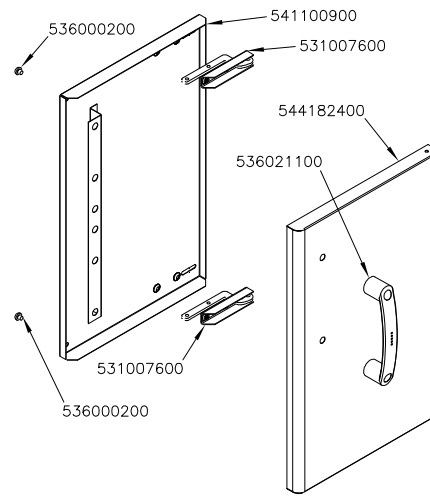

P-73/93 DX

P-74/94 SX

P-74/94 DX

560012800M00P00

P-74/94 DX CF

Page	Pos	Code	Description
001		536014700	3 DRILL WHEELS
001		541097200	NEUTRAL SPACER 712
001		537007700	TERMINAL BLOCK THREEPHASE 40A
001		537019900	PLATE D.220 W2600 V230
001		537022600	ELECTRICAL PLATE D.220 W2600 V400
001		537025700	ELECTRICAL PLATE D.220 W2600 V440
001		544191000	UPPER PLATE PC-712E ROUND PLATE
001		541104600	CONTROL PANEL CF6-712EV
001		544173300	LEFT SIDE PANEL RANGE S.70
001		531015900	ADJUSTABLE LEG 2"
001		544173200	RIGHT SIDE PANEL RANGE S.70
001		537017700	TRANSFORMER 440V/100V 10VA
001		544191300	UPPER PLATE PC-712E SQUARE PLATE
001		537017000	PLATE 220X220 W2600 V230
001		537022700	ELECTRICAL PLATE 220X220 W2600 V400
001		537025800	PLATE 220X220 W2600 V440
002		531022700	RIGHT OVEN DOOR HINGE 70LINE
002		544186900	OVEN DOOR GN 2/1 S.70
002		531013100	OVEN DOOR HANDLE OF 70/90-LINE
002		531022800	LEFT OVEN DOOR HINGE S.70
002		531022900	HINGE DOOR WHEEL HOLDER S.70
002		544187100	OVEN INNER DOOR GN 2/1 S.70
003		533037600	LOCK SPRING FOR BULB
003		536010800	OVEN GASKET GN 2/1 (1261)
003		531030500	LHD SUPPORT GRID FOR OVEN OF 70LINE
003		544198900	70 ELECTRICAL OVEN BOTTOM GN2/1
003		531030200	OVEN GRID GN 2/1 FOR 70 LINE
003		531030400	RHD SUPPORT GRID FOR OVEN OF 70LINE
004		536019700	BLACK KNOB §70 PIN §6*5
004		537012800	SAFETY THERMOSTAT 420°C THREEPHASE
004		539023800	SIGN PLATE FOR OVEN TIMER
004		539018800	INDEX FOR OVEN KNOB
004		539023900	SIGN PLATE FOR OVEN TEMPERATURE
004		537014100	WHITE WARNING LIGHT 250V
004		537014200	GREEN WARNING LIGHT 250V
004		536013800	KNOB D.70 BLACK 6*5 WITH SPRING
004		539023600	ADHESIVE GRADUATED DISC FOR KNOB
004		539017900	ADHESIVE GRADUATED DISC FOR KNOB
004		537001200	FIXING BRACKET FOR THERMOSTAT/COMM.
004		537000900	THERMOSTAT 50-320°C THREEPHASE
004		537000200	COMMUTATOR 1 POS. 3PHASE S.49 16A
004		533023600	TAP PLUG §10 M16*1, 5CH19
004		533039300	BICONE §10
004		533010800	TUBE NUT D.10 M16*1,5
004		537026100	70 OVEN UPPER HEATING EL. W700 V400
004		537026300	70 OVEN UPPER HEATING EL.W700 V440
004		537025400	OVEN UPPER HEAT.EL.W700 V230 70LINE
004		537020900	HEATING ELEMENT 1000W 230V OVEN S70
004		537020901	HEATING ELEMENT 1200W 230V OVEN S70
004		537022501	70 OVEN HEATING ELEMENT W1200 V400
004		537026200	70 OVEN LOWER HEATING EL.W1200 V440