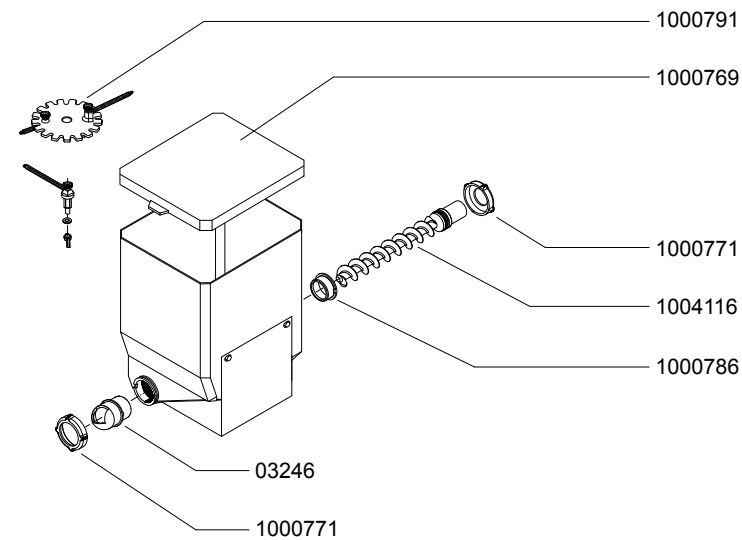

From mach. nr. : 4X 31323
 Date : 09 - 2015

Page : 7 - 12
 Rev : 2

Rated voltage : 1N~ 220-240V 50-60Hz 2275W

Drawer : JK
 Date : 04-12-12

Spare Parts Info

ANIMO

www.animo.eu

*Recomended Spare Part