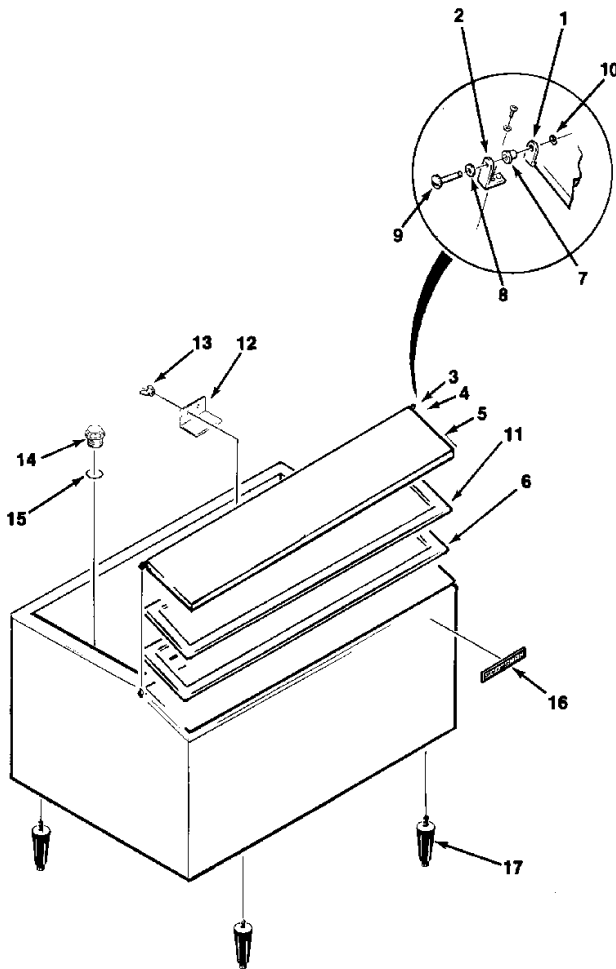

Bins and Accessories Service Parts

B650 & BH750

B650 & RCB650/HTB650

Item Number	Part Number	Description
1	02-2806-01	Shoulder screw
2	02-2380-02	Spacer
3	A31248-001	Hinge member
4	03-1417-14	Washer
5	03-1404-07	Screw
6	02-2380-01	Hinge bushing
7	03-1539-09	E ring
8	02-2805-01	Door
9	13-0595-00	Door gasket (48" req.)
	02-2822-01	Door frame (B650)
	02-2817-01	Door frame (RCB/HTB650)
10	15-0711-01	Emblem
11	02-2809-01	Drain top
12	A31244-001	Canopy
13	13-0617-11	O-ring
14	no number	Legs, see page 23

BH750

Item Number	Part Number	Description
1	A29210-001	Door hinge, left
2	A29213-001	Bin hinge, left
3	A29210-002	Door hinge, right
4	A29213-002	Bin hinge, right
5	A29216-020	Door
6	A29407-020	Door frame
7	02-2380-01	Hinge bushing
8	02-2380-02	Spacer
9	02-2806-01	Shoulder screw
10	03-1539-09	E ring
11	13-0595-00	Door gasket
12	A29849-001	Door support
13	03-0255-00	Wing nut
14	02-2809-01	Drain top
15	13-0617-11	O ring
16	15-0711-01	Emblem
17	no number	Legs, see page 23