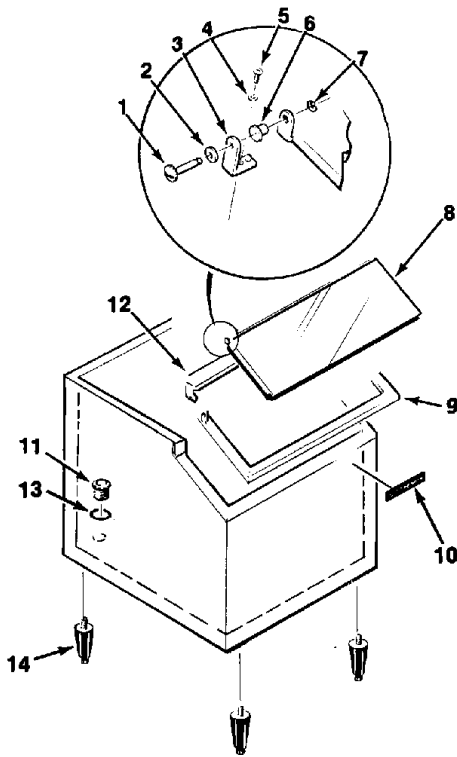

Bins and Accessories Service Parts

B650 & BH750

B650 & RCB650/HTB650

Item Number	Part Number	Description
1	02-2806-01	Shoulder screw
2	02-2380-02	Spacer
3	A31248-001	Hinge member
4	03-1417-14	Washer
5	03-1404-07	Screw
6	02-2380-01	Hinge bushing
7	03-1539-09	E ring
8	02-2805-01	Door
9	13-0595-00	Door gasket (48" req.)
	02-2822-01	Door frame (B650)
	02-2817-01	Door frame (RCB/HTB650)
10	15-0711-01	Emblem
11	02-2809-01	Drain top
12	A31244-001	Canopy
13	13-0617-11	O-ring
14	no number	Legs, see page 23

BH750

Item Number	Part Number	Description
1	A29210-001	Door hinge, left
2	A29213-001	Bin hinge, left
3	A29210-002	Door hinge, right
4	A29213-002	Bin hinge, right
5	A29216-020	Door
6	A29407-020	Door frame
7	02-2380-01	Hinge bushing
8	02-2380-02	Spacer
9	02-2806-01	Shoulder screw
10	03-1539-09	E ring
11	13-0595-00	Door gasket
12	A29849-001	Door support
13	03-0255-00	Wing nut
14	02-2809-01	Drain top
15	13-0617-11	O ring
16	15-0711-01	Emblem
17	no number	Legs, see page 23