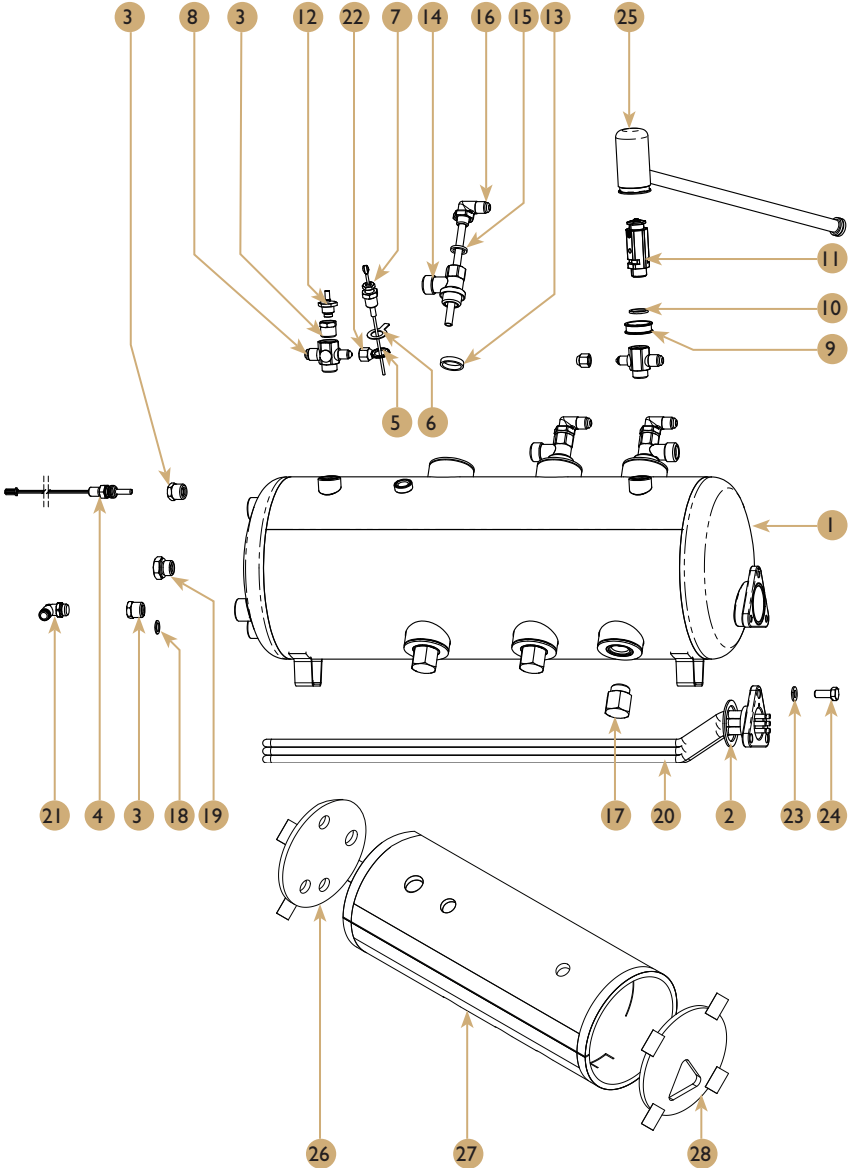

DIAMANT *Pho*- 3Gr_4Boilers

Drawing

DIAMANT *Pho*- 3Gr_4Boilers

Spare Parts List

POS.	Part No.	Description
1	15100030	Boiler_3GR_17L
2	50010030	Gasket_40x52x2
3	30000003	G318xG114_Straight_Joint
4	60100076	Temp.Prob+SUSP_Steam_Pipe
5	25679812	Washer Serrated Lock M12
6	25000003	Washer_Ground_Level_Probe
7	60100040	Water_Level_Probe
8	30000100	Fitting_G318MxG114F_G118MxG114M
9	1364084	Safety_Hold_Washer
10	50010080	Gasket_G3/8M_21x16.8x2
11	65000115	Safety_Valve
12	65000210	Vacuum_Valve
13	50010010	Gasket_G112M_25.7x21.1x5
14	30000210	Thermic_Adaptor_(x2)G112M_(X2)G114F
15	50010020	Gasket_G112M_25.7x21.1x5
16	30000220	Fitting_G114MxG114M_Inyector_H.Exchange
17	30200035	Fitting_Plug_M_G112
18	50010050	Gasket_G3/8M_21x16.8x2
19	30000290	Blind_Plug_G318M
20	38060000F	Heating_Element_3GR_6000W
21	30600013	Automatic_Elbow_Fitting_G114M_6
22	30000315	Plug_G118F
23	25012530	Flat_Whaser_M8_DIN125
24	25093320	Screw_Hex_DIN933_A2_M8x20
25	1560003	Safety_Valve_Protector
26	10200303	Insulation_Boiler_Maxi_4H
27	1260042	Insulation_Boiler_3GR
28	10200304	Insulation_Boiler_Maxi_1H