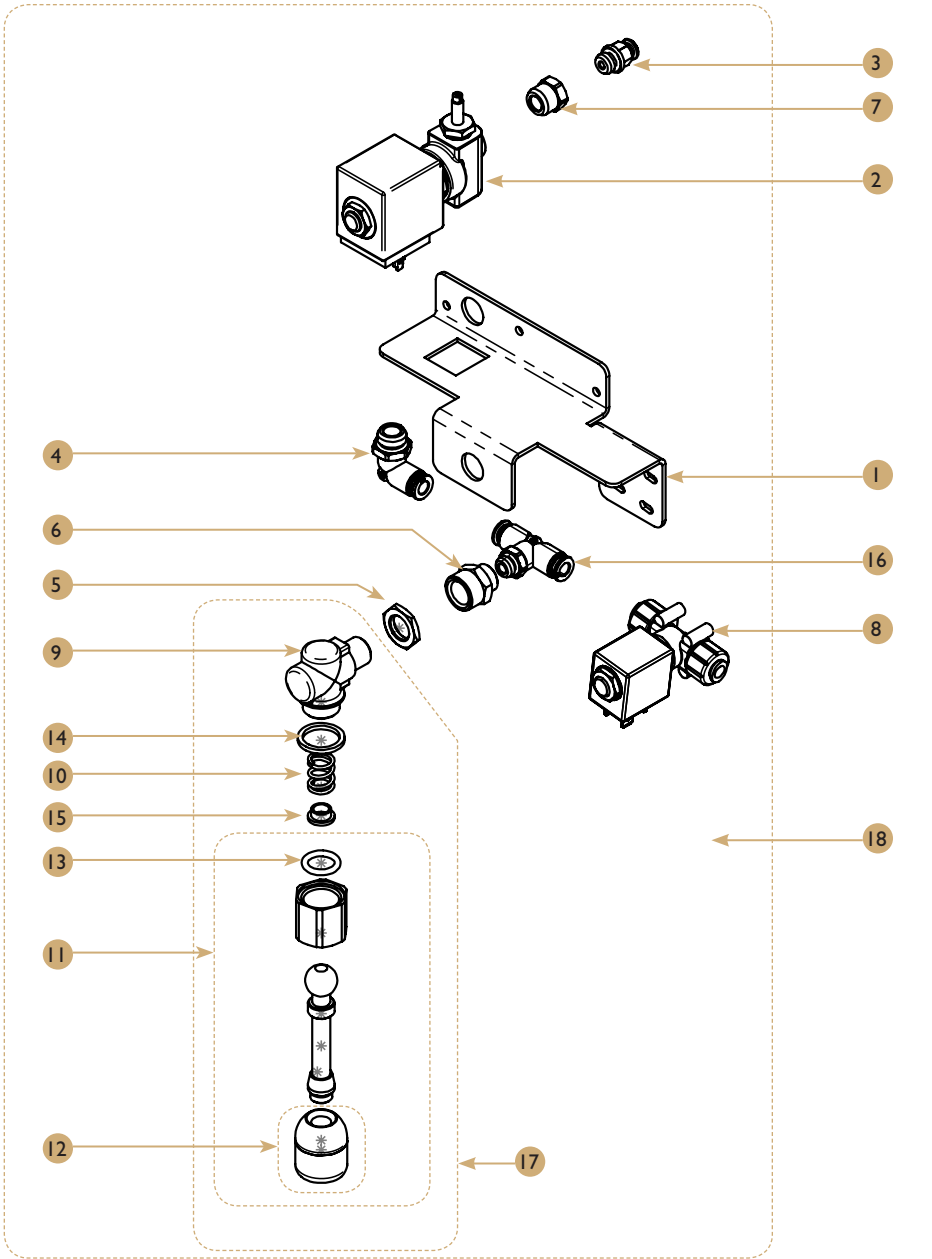

**Note:**

Sets C60000112 and C60000115 do not include no. 17 screws.
The CESC50000 set is designed for threaded group bodies (models prior to 2004).

Pos. 13/14 can be used for old and worn out seals/group heads to ensure proper sealing.

DIAMANT *Pho* - All versions

Drawing & Spare Parts List

POS.	Part No.	Description
1	1264565	Steam Tap Lever Cone
2	1264521	Cover Steam Lever
3	1264522	Inner Cover Steam Lever
4	262042	Clip Steam Lever
5	1364101	Steam Tap Tube Premium (includes 3Hole Nozzle)
6a	30370195	Nozzle Steam Tap 3Hole M8.5 w/ O-ring
6b	30370180	Nozzle Steam Tap 4Hole M8.5 w/ O-ring
7	25798136	Screw M4*8 Self-tapping Pan SUS
8	15000338	Tap Body and Steam Knob
9	50010080	Gasket Tap Steam/Water Teflon
10	30370076	Spring Steam/Water Tap
11	30370077	Gasket Tap Steam/Water Brass
12	30370075	O-Ring 12.1x2.7mm

DIAMANT *Pho* - All versions

Drawing

DIAMANT *Pro* - All versions

Spare Parts List

POS.	Part No.	Description
1	21001032	Support_Cold_& Hot_Water_Mixer
2	60000125	ELV_2Way_G14F-D2.5_Ajustable_230V_50Hz
3	30600010	Automatic_Straight_Racor_G18M-Tube4-LF
4	30600013N	S_Fitting_Elbow_G14M_T6
5	30100010	Nut_Hex19_G114
6	30400084	Reducer_Sleeve_G14FxG38F
7	30000009	Fitting_Reducer_G114M-G118F
8	60000124	ELV_2Way_Tube_6-D2.3-230V_50Hz
9	30000236	Male_Adapter_114M-318M_Water_Pipe
10	30370076	Spring_11.7x14.5x1.5_Steam_Pipes
11	30700080	Water_Pipe_High71_Group
12	30000051	Nozzle_Connector_Aerator
13	30370075	Oring_12.1x2.7
14	50010080	Gasket_G3/8M_21x16.8x2
15	30370077	Shell_Spring_Pipe
16	30600100	Automatic_T_Swivel_Racor_G18M-Tube6-LF
17	30370081	Water Tap + Connector Kit
18	ESC00006	Water Mixer Assy
19	35021016	Teflon tube Diam. 4
20	35021015	Teflon tube Diam. 6
21	65000014	Non return valve Tube 4
22	65000016	Non return valve Tube 6