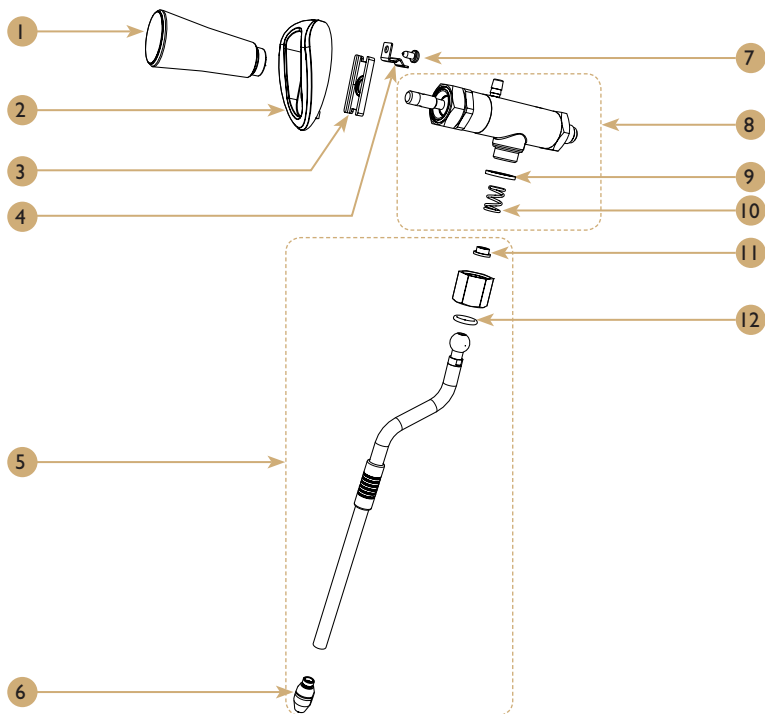

**Note:**

Sets C60000112 and C60000115 do not include no. 17 screws.
The CESC50000 set is designed for threaded group bodies (models prior to 2004).

Pos. 13/14 can be used for old and worn out seals/group heads to ensure proper sealing.

DIAMANT *Pho* - All versions

Drawing & Spare Parts List

POS.	Part No.	Description
1	60000120	Solenoide_Valve_3WNC_G114F_D3_230V
2	260673	Peristaltic_Pump_Support
3	2760412	Turbo Steamer Switch Assy
4	21001011	Cappuccino Switch Support Diamant
5	60100066	Steam_Pipe_Probe_Smartsteam
6	160841	Micro_Switch
7	30700000	Barb_Fitting_G118F_Tube_6
8	21001031	Steam_Solenoid_Valve_Support_Diamant
9	30100010	Nut_Hex19_G114
10	30600042	Aut_Straight_Racor_G14M-T6
11	30700001	Male_Hose_Adapter_G18M_Tube_6_LF
12	60000046	Peristaltic_Pump_3Rolls_24V
13	30600016	Speed_Fitting_Swivel_G114F_T6
14	30370200	Nozzles_1 Hole
15	30370208	Nozzles_8 Holes

DIAMANT *Pho* - All versions

Drawing & Spare Parts List

POS.	Part No.	Description
1	1264565	Steam Tap Lever Cone
2	1264521	Cover Steam Lever
3	1264522	Inner Cover Steam Lever
4	262042	Clip Steam Lever
5	1364101	Steam Tap Tube Premium (includes 3Hole Nozzle)
6a	30370195	Nozzle Steam Tap 3Hole M8.5 w/ O-ring
6b	30370180	Nozzle Steam Tap 4Hole M8.5 w/ O-ring
7	25798136	Screw M4*8 Self-tapping Pan SUS
8	15000338	Tap Body and Steam Knob
9	50010080	Gasket Tap Steam/Water Teflon
10	30370076	Spring Steam/Water Tap
11	30370077	Gasket Tap Steam/Water Brass
12	30370075	O-Ring 12.1x2.7mm