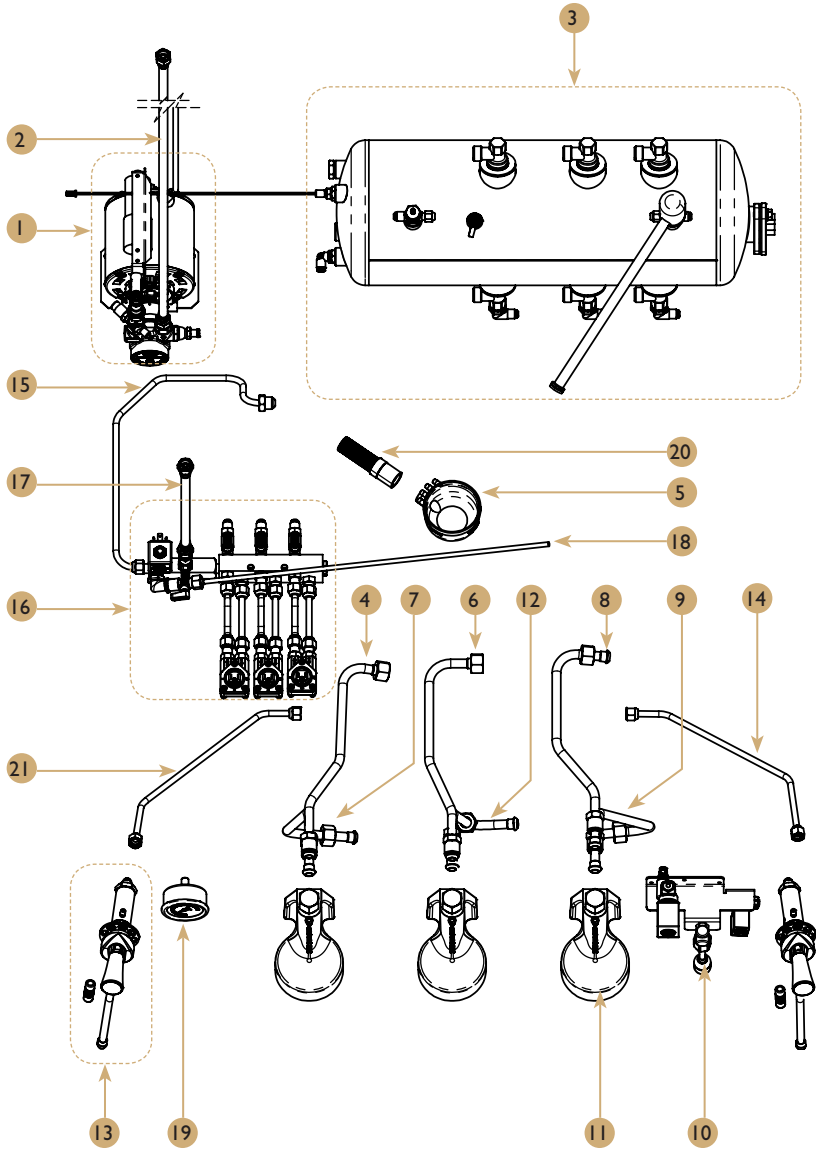

Drawing & Spare Parts List

POS.	Part No.	Description
I	60101522	Keypad_Water

DIAMANT *Pho*- 3Gr all versions

Drawing & Spare Parts List

POS.	Part No.	Description
1	60100067	Temperature_Sensor_CWarmer
2	10200110	Thermostat_Cut-Out_Surface
3	21035012	Cup_Tray_3GR
4	262072	Fix_Temperature_Sensor_CWarmer
5	38002303	CUP WARMER 3GR

DIAMANT *Pho*-3Gr

Drawing

DIAMANT *Pho*- 3Gr

Spare Parts List

POS.	Part No.	Description
1	see seperate drawing	Motor_Pump_Dpro
2	35900180	Hose_180cm
3	see seperate drawing	Boiler_3GR_Diamant
4	35210112	TUBO ENTRADA GRUPO 3GR IZQ DIAMANT
5	70001010	Drainage_Cup
6	35210113	TUBO ENTRADA GRUPO 3GR CENTRO DIA
7	35210126	TUBO RETORNO 3GR IZQ VA DIAMANT
8	35210111	TUB ENTR 2GR DE IZ 3GR DE DIAMANT
9	35210125	TUBO RETORNO 2 3GR DER VA DIAMANT
10	ESC00006	Kit_Hot&Cold_Water_Mixer
11	15000060	Assy_Brewing_Gorup_Espresso_Diamant
12	35210127	TUBO RET 2GR IZQ 3GR CENTVA DIAMANT
13	see seperate drawing	Steam Tap Diamant
14	35210161	TubeD8_Right_Steam_D
15	35210000	TubeD8_InletBoilerD
16	see seperate drawing	Manifold
17	35900020	Hose_30cm
18	35170107	TUBO VACIADO CALDERA 3 4GR
19	6000065	Manometer_D60
20	35900010	Drainage_Hose_17mm_With_Cuff
21	35210160	TubeD8_Right_Steam_D

DIAMANT *Pho* - All versions

Drawing & Spare Parts List

POS.	Part No.	Description
1	1264565	Steam Tap Lever Cone
2	1264521	Cover Steam Lever
3	1264522	Inner Cover Steam Lever
4	262042	Clip Steam Lever
5	1364101	Steam Tap Tube Premium (includes 3Hole Nozzle)
6a	30370195	Nozzle Steam Tap 3Hole M8.5 w/ O-ring
6b	30370180	Nozzle Steam Tap 4Hole M8.5 w/ O-ring
7	25798136	Screw M4*8 Self-tapping Pan SUS
8	15000338	Tap Body and Steam Knob
9	50010080	Gasket Tap Steam/Water Teflon
10	30370076	Spring Steam/Water Tap
11	30370077	Gasket Tap Steam/Water Brass
12	30370075	O-Ring 12.1x2.7mm