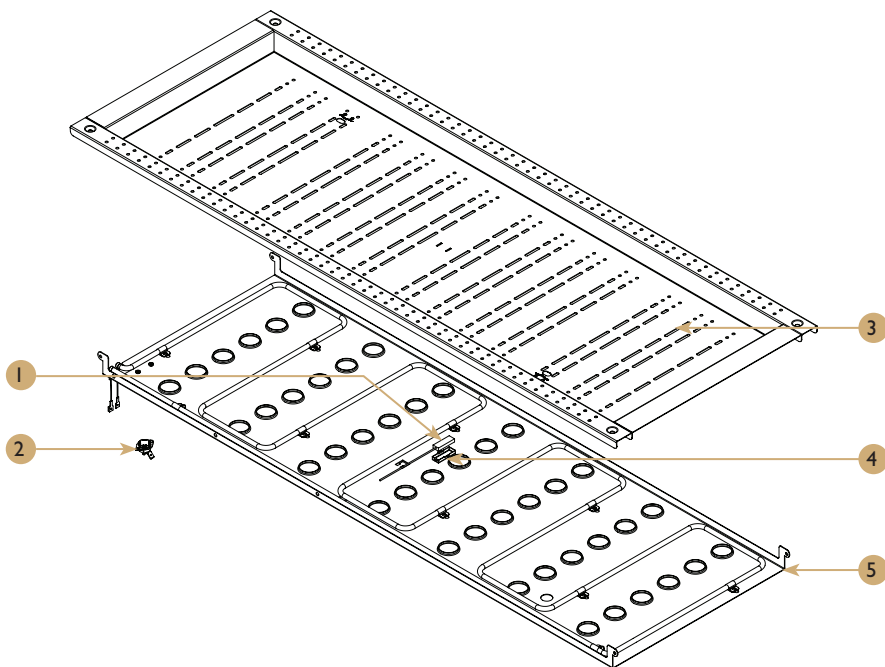

DIAMANT *Pho*- 3Gr all versions

Drawing & Spare Parts List

POS.	Part No.	Description
1	1264618	KeyPad_Housing_Assy_R_3GR
2	60101511	Oled_Keypad_PCB
3	60101518	3Gr_Keypad_PCB_Right

DIAMANT *Pho* All versions

Drawing & Spare Parts List

POS.	Part No.	Description
I	60101522	Keypad_Water

DIAMANT *Pho*- 3Gr all versions

Drawing & Spare Parts List

POS.	Part No.	Description
1	60100067	Temperature_Sensor_CWarmer
2	10200110	Thermostat_Cut-Out_Surface
3	21035012	Cup_Tray_3GR
4	262072	Fix_Temperature_Sensor_CWarmer
5	38002303	CUP WARMER 3GR