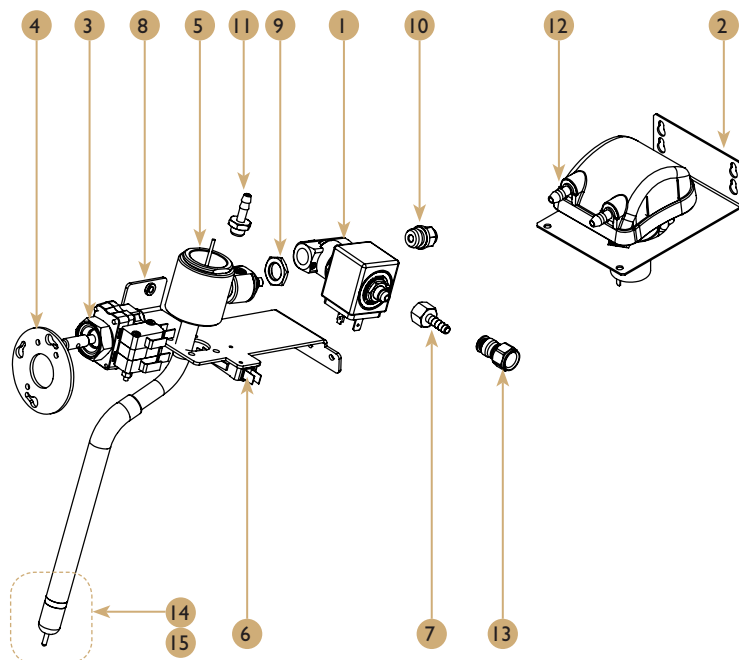

DIAMANT *Pho* - All versions

Drawing & Spare Parts List

POS.	Part No.	Description
1	60000120	Solenoide_Valve_3WNC_G114F_D3_230V
2	260673	Peristaltic_Pump_Support
3	2760412	Turbo Steamer Switch Assy
4	21001011	Cappuccino Switch Support Diamant
5	60100066	Steam_Pipe_Probe_Smartsteam
6	160841	Micro_Switch
7	30700000	Barb_Fitting_G118F_Tube_6
8	21001031	Steam_Solenoid_Valve_Support_Diamant
9	30100010	Nut_Hex19_G114
10	30600042	Aut_Straight_Racor_G14M-T6
11	30700001	Male_Hose_Adapter_G18M_Tube_6_LF
12	60000046	Peristaltic_Pump_3Rolls_24V
13	30600016	Speed_Fitting_Swivel_G114F_T6
14	30370200	Nozzles_1 Hole
15	30370208	Nozzles_8 Holes