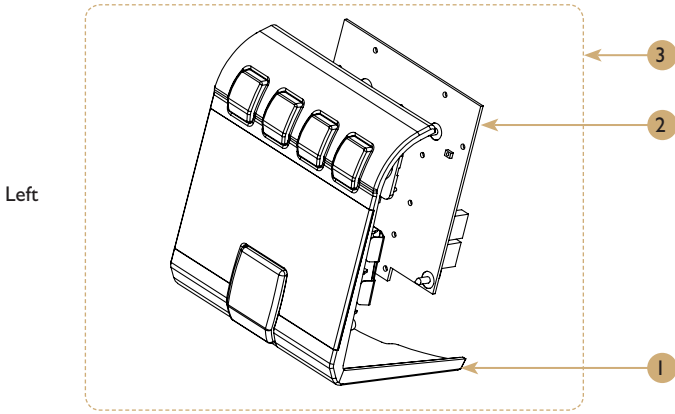

DIAMANT *Pro* 3Gr all versions

Drawing & Spare Parts List

POS.	Part No.	Description
1	60100440	Concierto PCBA
2	1660160	Expansion Board LED NEWEL
3	45100232	LED Group 3Gr + Wires
4	1660097	Contactora 230V LCID18P7C
5	1264643	Heatsink Cover 6 Relay
6	10200150	3 Pole Thermal cut-out with bulb
7	1264261	EGO 3 Pole Cover
8	1660036	Power Switch 22mm
9	60800101	Static_Relay_4_32 (sold individually)
10	60101061	Display TFT3.5
11	1666142	USB Mini

DIAMANT *Pro*- 3Gr all versions

Drawing & Spare Parts List

POS.	Part No.	Description
1	1264616	KeyPad_Housing_Assy_L_3GR
2	60101511	Oled_Keypad_PCB
3	60101516	3Gr_Keypad_PCB_Left

POS.	Part No.	Description
1	1264617	KeyPad_Housing_Assy_M_3GR
2	60101511	Oled_Keypad_PCB
3	60101517	3Gr_Keypad_PCB_Middle