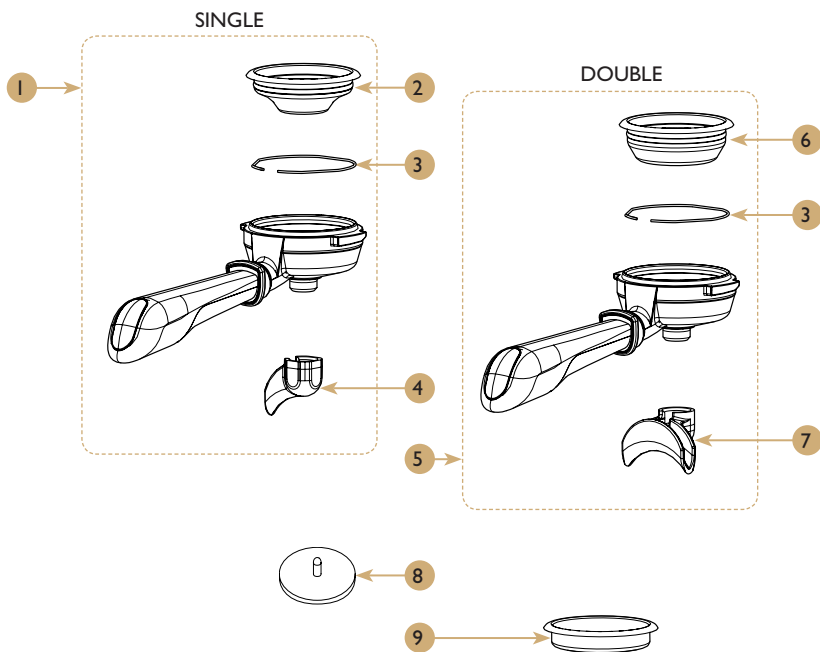

DIAMANT *Pro*-3Gr all versions

Drawing & Spare Parts List

POS.	Part No.	Description
1	30000215	Fitting_Elbow_Conical_G114MxG114M
2	60000105	Solenoid_Valve_2W_Base
3	25091210	Screw_Allen_M4x12_Din912
4	30000002	Fitting_G318M_G114M.SLDPR
5	15000310	Tap_Drainage_G114M_G114F
6	30100010	Nut_Hex19_G114
7	30100033	Distributor_MC
8	60100045	Flowmeter_UL_NETW_BRASS_TEF_LED
9	30000510	Fitting_G114MxG114M
10	35210010	TubeD8_Inlet_Manifold D
11	35210020	TubeD8_Outlet_ManifoldD
12	30100032	Main Body Manifold D3GR
13	30000300	Blind_Plug_G114
14	ESC00110	Manifold with electrovalve
15	ESC00120	Manifold 3Gr
16	60102040	Flow Meter Lid
17	60102010	FRONTAL BOTONERA ELEN
18	60102020	O-ring Flowmeter

DIAMANT *Pho* - All versions

Drawing & Spare Parts List

POS.	Part No.	Description
1	30600011	S_Fitting_Straight_G118F_T4
2	30000100	Fitting_G318MxG114F_G118MxG114M
3	30400120	Fitting_G114F_G114M
4	65000010	Retention Valve 3/8*1/8
5	30400055	Bypass_Assembly
6	70000009	Tubular_Filter_D8.2x22
7	30100100	Inlet Water Filter Holder
8	30000240	Fitting_G318M_G318M_Inlet_Pump
9	CESCO00100	Magnet Set
10	60000016	Motor_Crem_230V50Hz
11	60000030	Pump_Rotary_Vane_100L
12	30000019	Cardan_Join_Pump
13	50100000	Silent Block

DIAMANT *Pho* - All versions

Drawing & Spare Parts List

POS.	Part No.	Description
1a	75001510	Filter Handle Assy 1 Cup
1b	75001511	Filter Handle Assy 1 Cup PTFE Coated (Teflon-coated)
2a	75000031	1 Cup Filter (7gr)
2b	75000037	1 Cup Filter (6.5gr)
2c	75000059	1 Cup Filter (6gr)
3	75000120	Filter Spring
4	75000050	Spout 1 Cup
5a	75002510	Filter Handle Assy 2 Cup
5b	75002511	Filter Handle Assy 2 Cup PTFE Coated (Teflon-coated)
6	75000041	2 Cup Filter (14gr)
7	75000060	Spout 2 Cup
8	75000000	Blind Rubber Filter
9	75000020	Blind Metal Filter