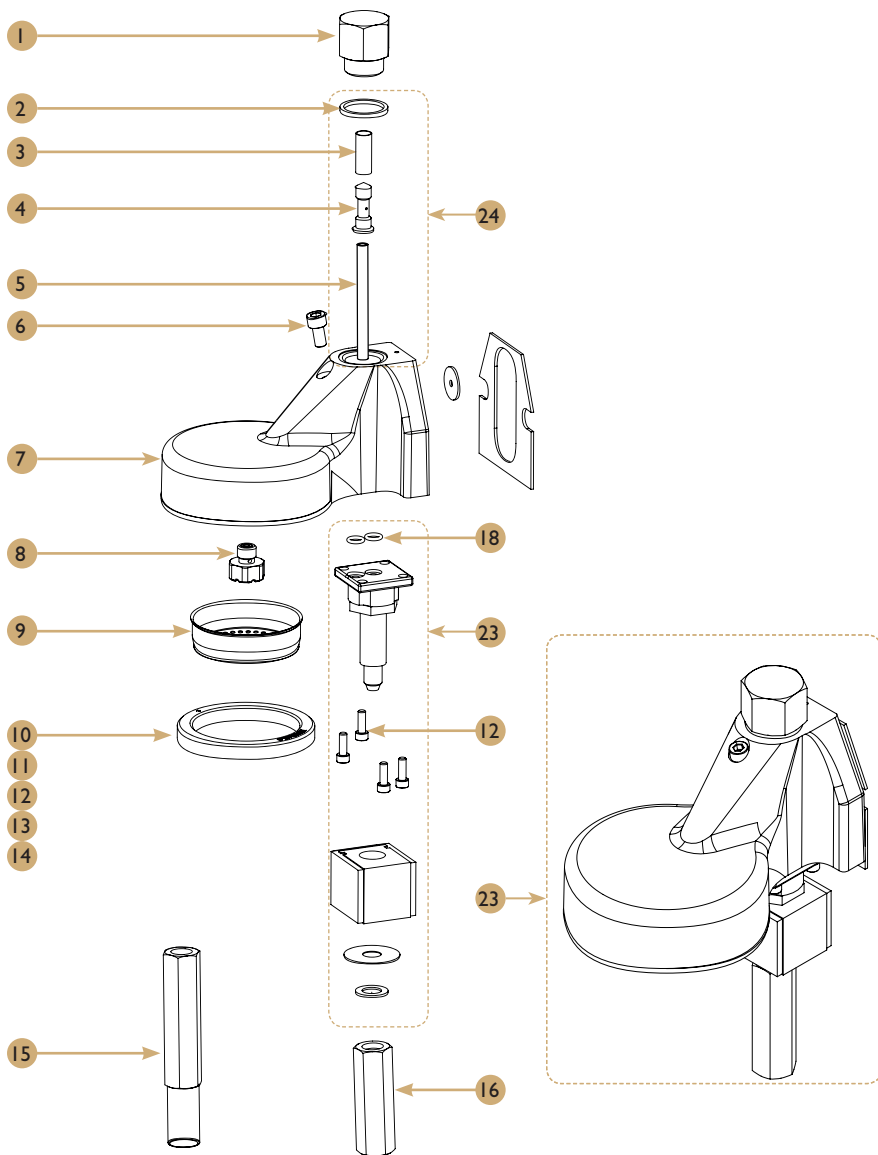

DIAMANT *Pho* - All versions

Drawing & Spare Parts List

POS.	Part No.	Description
1a	75001510	Filter Handle Assy 1 Cup
1b	75001511	Filter Handle Assy 1 Cup PTFE Coated (Teflon-coated)
2a	75000031	1 Cup Filter (7gr)
2b	75000037	1 Cup Filter (6.5gr)
2c	75000059	1 Cup Filter (6gr)
3	75000120	Filter Spring
4	75000050	Spout 1 Cup
5a	75002510	Filter Handle Assy 2 Cup
5b	75002511	Filter Handle Assy 2 Cup PTFE Coated (Teflon-coated)
6	75000041	2 Cup Filter (14gr)
7	75000060	Spout 2 Cup
8	75000000	Blind Rubber Filter
9	75000020	Blind Metal Filter

DIAMANT *Pho* - All versions

Drawing

DIAMANT *Pro* - All versions

Spare Parts List

POS.	Part No.	Description
1	30200035	Long Plug 1/2 Group
2	50010040	21.7*25.7*2 G/C-G Teflon Gasket
3	70000009	Group Teflon Injector Rev3
4	30200061	Group Teflon Injector Rev3
5	30200026	Tefl Water Reduc. Holder 4X6x65
6	25091250	Allen Screw 6*10 Din-912 Group
7	30200010	Crem Brewing Group Body
8	30200040	Diffuser
9	75000010	Shower
10	75000081	8mm Group Head Gasket
11	75000083	Filter 8.5MM
12	75000085	Filter 9Mm
13	75000090	Extra Seal For Gasket 0.5mm
14	75000095	Extra Seal For Gasket 1mm
15	30000043	High Group Brewing Group Thread
16	30000040	Brewing Group Thread
17	25091210	Allen Screw 4X12 DIN-912
18	50000100	O-Ring 6.07X1.78 Fkm Fda
19	50000010	Green Body Flat Group Joint
20	50020000	3.5*18.2*2 Teflon Hot Water Reducto
21	50020020	Chicle Teflon 2'5 (2'5X18'2X2)
22	50020010	Chicle Teflon 2 (2X18'2X1)
23a	60000112	Gro Head Electrov. Parker 220V
23b	65000115	Safety valve C 10/A - 3/8 NGI
24	ESCS0001	Gro Head Electrov. Parker 120V
25	15000050	Group Espresso Preass