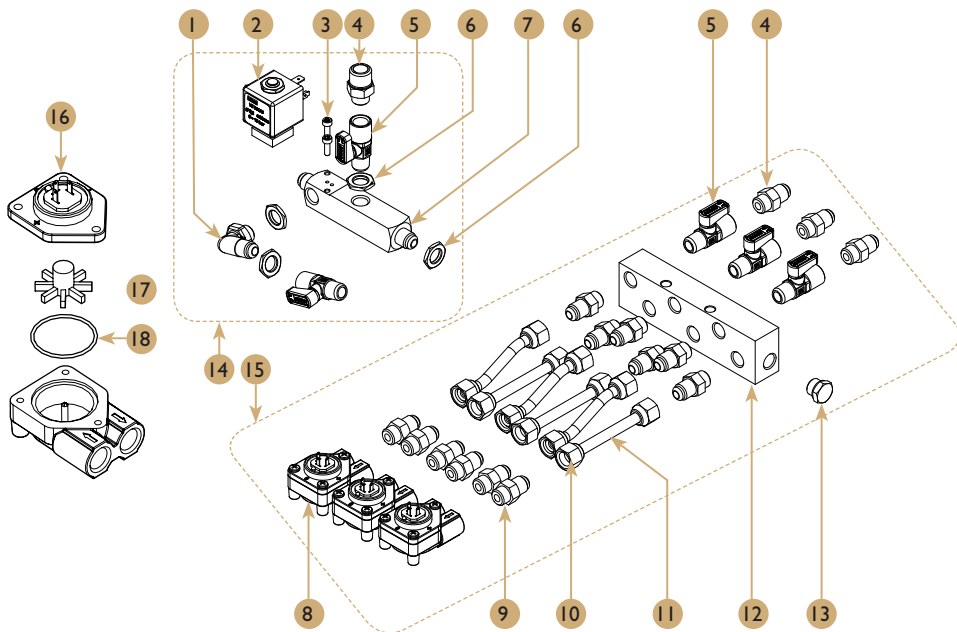

DIAMANT *Pro*-3Gr all versions

Drawing & Spare Parts List

POS.	Part No.	Description
1	30000215	Fitting_Elbow_Conical_G114MxG114M
2	60000105	Solenoid_Valve_2W_Base
3	25091210	Screw_Allen_M4x12_Din912
4	30000002	Fitting_G318M_G114M.SLDPR
5	15000310	Tap_Drainage_G114M_G114F
6	30100010	Nut_Hex19_G114
7	30100033	Distributor_MC
8	60100045	Flowmeter_UL_NETW_BRASS_TEF_LED
9	30000510	Fitting_G114MxG114M
10	35210010	TubeD8_Inlet_Manifold D
11	35210020	TubeD8_Outlet_ManifoldD
12	30100032	Main Body Manifold D3GR
13	30000300	Blind_Plug_G114
14	ESC00110	Manifold with electrovalve
15	ESC00120	Manifold 3Gr
16	60102040	Flow Meter Lid
17	60102010	FRONTAL BOTONERA ELEN
18	60102020	O-ring Flowmeter