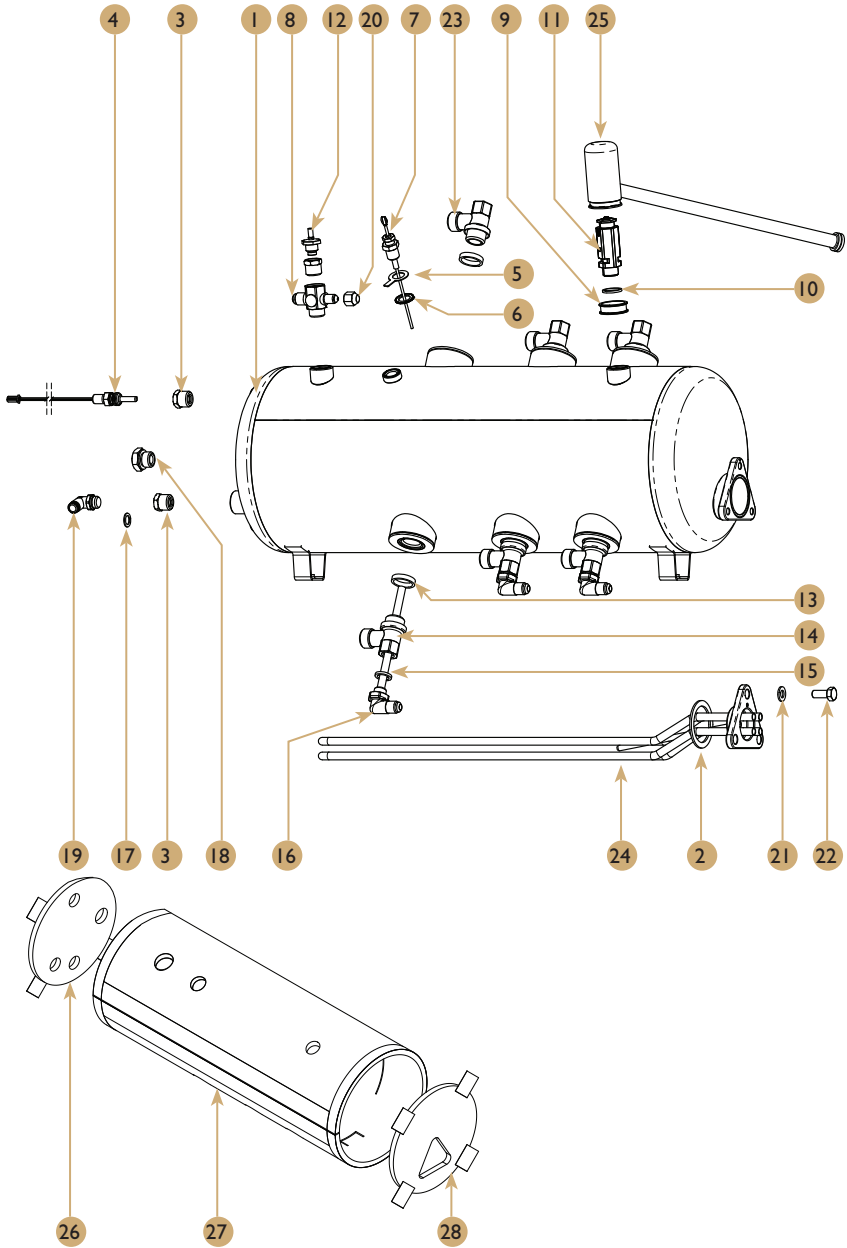

DIAMANT *Pho*-3Gr

Drawing

DIAMANT *Pho*- 3Gr

Spare Parts List

POS.	Part No.	Description
1	15100030	Boiler_3GR_17L
2	50010030	Gasket_40x52x2
3	30000003	G318xG114_Straight_Joint
4	60100076	Temp.Prob+SUSP_Steam_Pipe
5	25679812	Washer Serrated Lock M12
6	25000003	Washer_Ground_Level_Probe
7	60100040	Water_Level_Probe
8	30000100	Fitting_G318MxG114F_G118MxG114M
9	1364084	Safety_Hold_Washer
10	50010080	Gasket_G3/8M_21x16.8x2
11	65000115	Safety_Valve
12	65000210	Vacuum_Valve
13	50010010	13 6 50010010
14	30000210	Thermic_Adaptor_(x2)G112M_(X2)G114F
15	50010020	Gasket_G114M_18.2x13.2x2.5
16	30000220	Fitting_G114MxG114M_Inyector_H.Exchange
17	50010050	Gasket_G3/8M_21x16.8x2
18	30000290	Blind_Plug_G318M
19	30600013	Automatic_Elbow_Fitting_G114M_6
20	30000315	Plug_G118F
21	25012530	Flat_Whaser_M8_DIN125
22	25093320	Screw_Hex_DIN933_A2_M8x20
23	30000200	Fitting_Elbow_G112MxG112M_H.Exchange
24	38040000F	Element_4000V_230V_With_Fuse
25	1560003	Safety_Valve_Protector
26	10200303	Insulation_Boiler_Maxi_4H
27	1260042	Insulation_Boiler_3GR
28	10200304	Insulation_Boiler_Maxi_1H