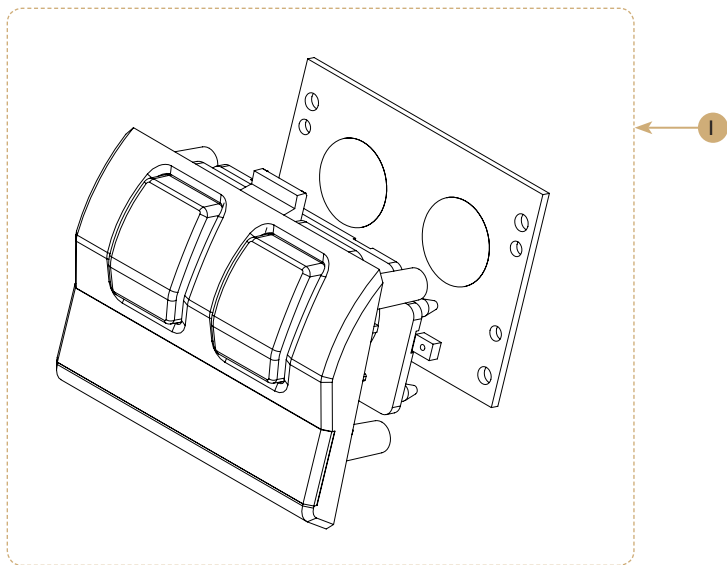

DIAMANT *Pho*- 3Gr all versions

Drawing & Spare Parts List

POS.	Part No.	Description
1	1264618	KeyPad_Housing_Assy_R_3GR
2	60101511	Oled_Keypad_PCB
3	60101518	3Gr_Keypad_PCB_Right

DIAMANT *Pho* All versions

Drawing & Spare Parts List

POS.	Part No.	Description
I	60101522	Keypad_Water

DIAMANT *Pho*- 3Gr all versions

Drawing & Spare Parts List

POS.	Part No.	Description
1	60100067	Temperature_Sensor_CWarmer
2	10200110	Thermostat_Cut-Out_Surface
3	21035012	Cup_Tray_3GR
4	262072	Fix_Temperature_Sensor_CWarmer
5	38002303	CUP WARMER 3GR