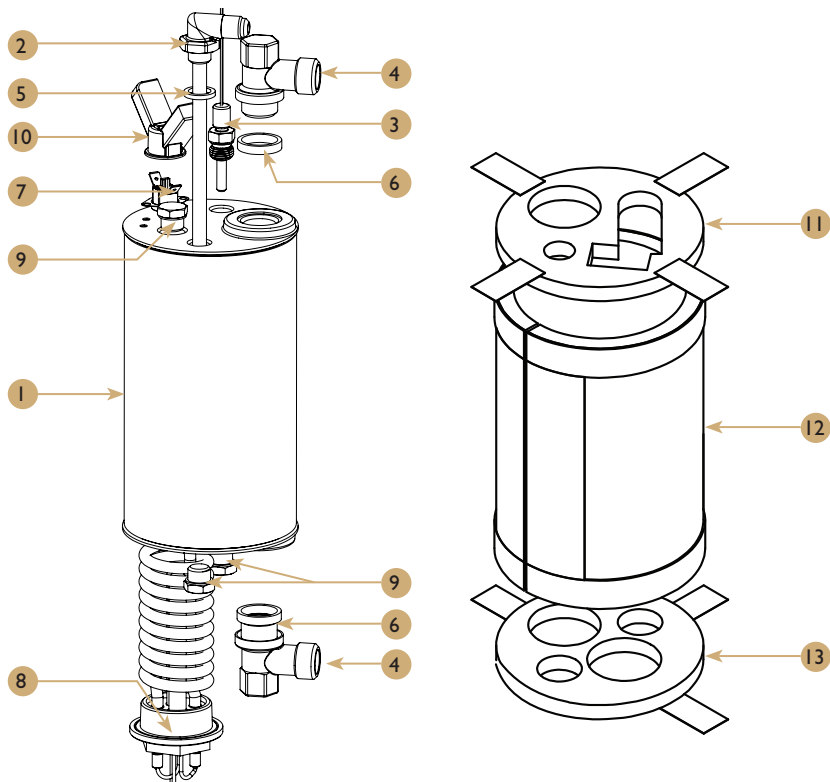

DIAMANT *Pho*- 2Gr & 3Gr multiboiler versions

Drawing & Spare Parts List

POS.	Part No.	Description
1	15100010	Coffee_Cappucinador_Boiler_1.5L
2	30000220	Fitting_G114MxG114M_Inyector_H.Exchange
3	60100076	Temp.Prob+SUSP_Steam_Pipe
4	30000200	Fitting_Elbow_G112MxG112M_H.Exchange
5	50010010	Gasket_G112M_25.7x21.1x5
6	50010020	Gasket_G112M_25.7x21.1x5
7	10200110	Thermostat_Cut-Out_Surface
8	38012000F	Element_1200W_230V_With_Fuse
9	30000300	Blind_Plug_G114
10	1560004	Waterproof Cover for Thermostat
11	10200301	Insulation_Boiler_Group_Up
12	1260047	Insulation Boiler Diamant
13	10200302	Insulation_Boiler_Group_Down