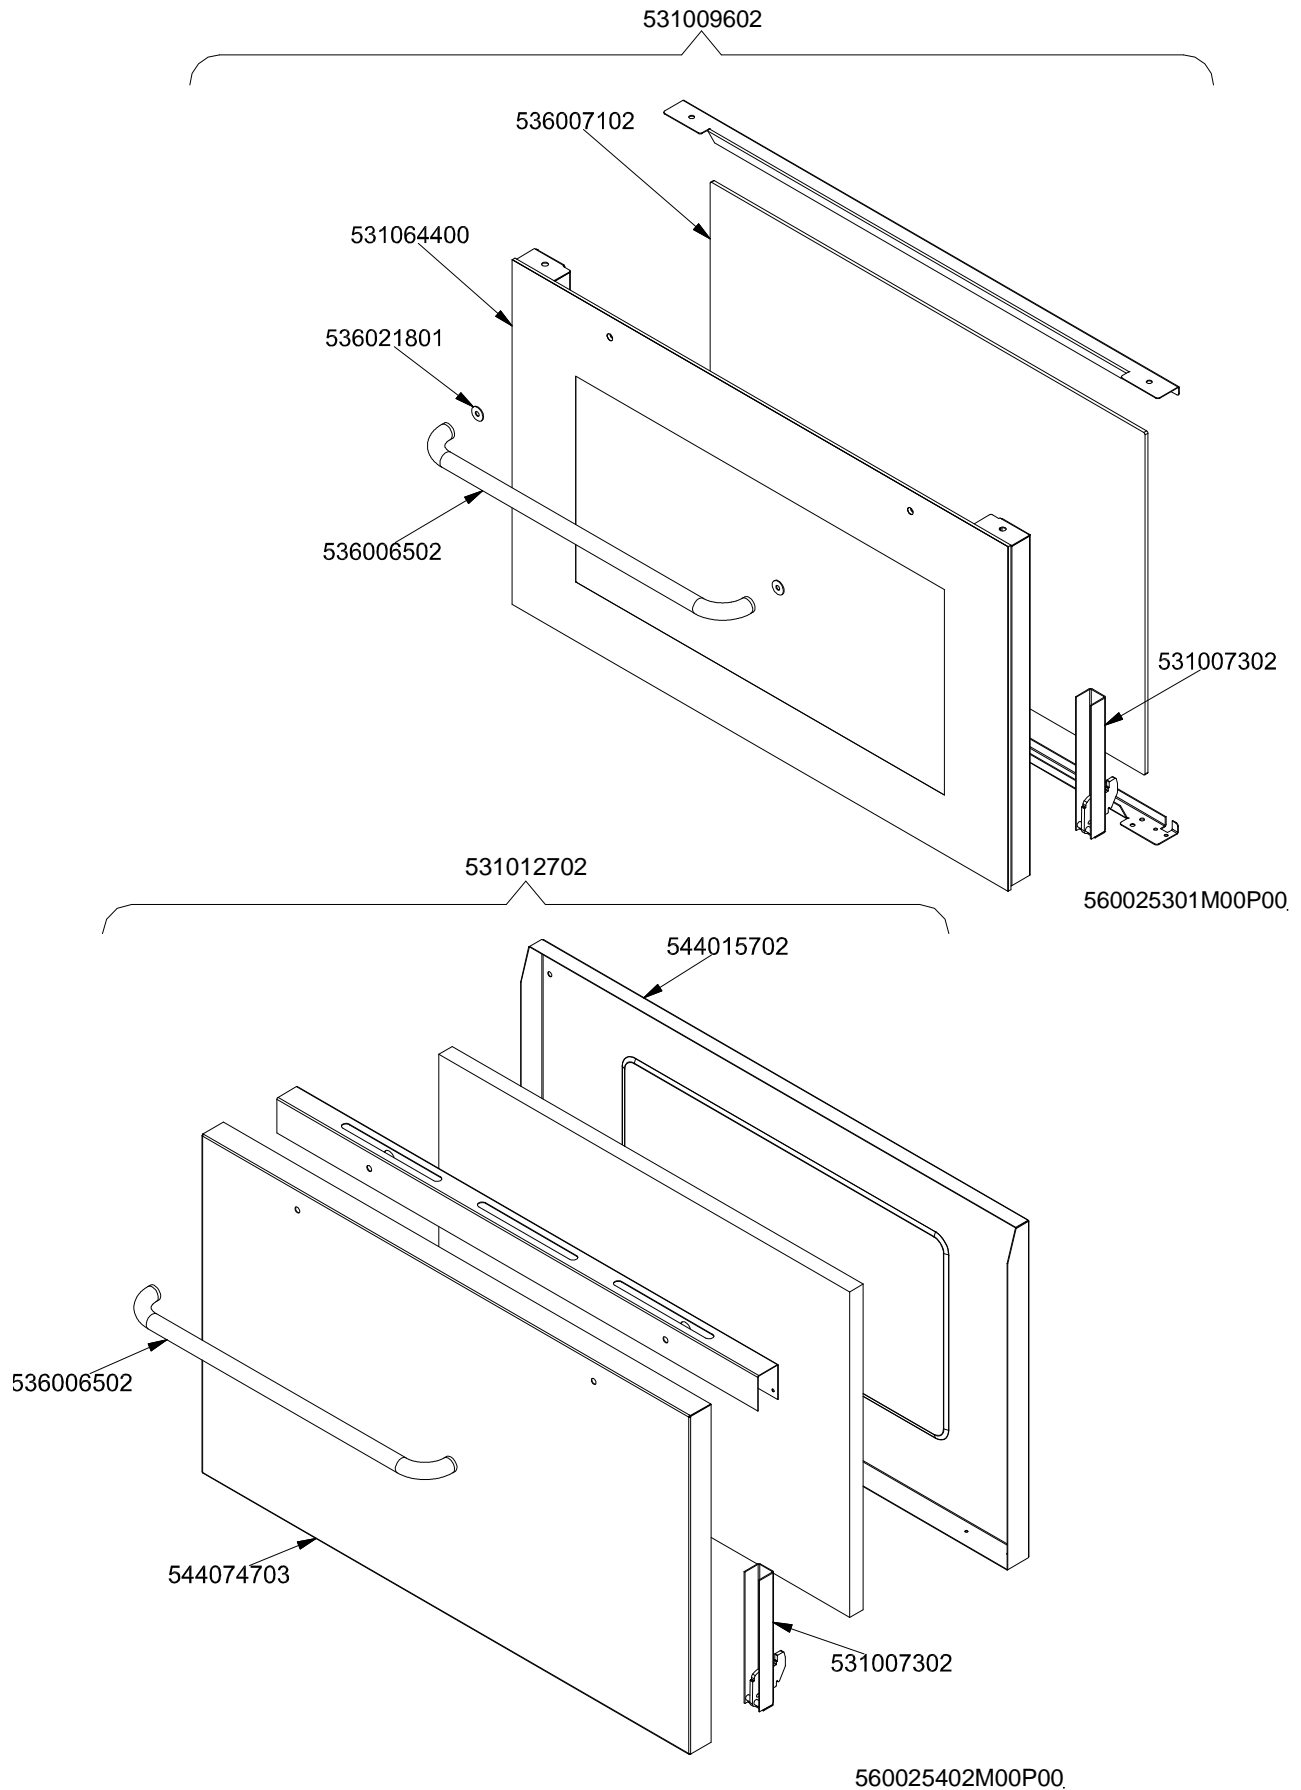

MAGIC SNACK 60

CUCINE / RANGES / HERDE / CUISINIÈRES / N° ≥ 0310

FORNO / OVEN / BACKOFEN / FOUR / CF-8 10 10/6

PORTE / DOORS / TÜREN / PORTES ≥ 0706

PC-E

Page	Pos	Code	Description
001		537002200	ELECTRICAL PLATE D.180 W1500 V230
001		537002100	ELECTRICAL PLATE D.145 W1000 V230
001		537002300	ELECTRICAL PLATE D.220 W2000 V230
001		541027000	NEUTRAL SPACER 1000
001		544043601	UPPER PLATE CF-10E
001		544216401	UPPER PLATE CF-10E/A (NEW MOD.)
001		544083101	CONTROL PANEL FOR RANGE CFM-10ET
001		544044102	CONTROL PANEL CF-10E
001		537007700	TERMINAL BLOCK THREEPHASE 40A
001		544044301	SIDE NEW CF-10
001		531008100	ADJUSTABLE LEG H9 CHROME
002		539028000	SELECTOR SIGN PLATE FOR OVEN
002		537035600	OVEN COMMUTATOR * EL. 60+65LINES
002		536013800	KNOB D.70 BLACK 6*5 WITH SPRING
002		539007200	ADHESIVE GRADUATE F.MAXI-EL.STAT.OV
002		537014100	WHITE WARNING LIGHT 250V
002		537014200	GREEN WARNING LIGHT 250V
002		539023900	SIGN PLATE FOR OVEN TEMPERATURE
002		537019101	THERMOSTAT MONOPHAS.050-320°C F.MF
002		539023800	SIGN PLATE FOR OVEN TIMER
002		537019300	TIMER FOR MULTIFUNCTION OVEN
002		537019301	
002		539023400	ADHESIVE GRADUATED DISC F.KNOB
002		539023501	ADHESIVE GRAD.DISC *E.MULTIF.TERM.
002		537006200	UPPER OVEN HEATING EL.1000+2000W
002		533095900	PIN FOR GRIDSHOLDER SUPPORT CF 60
002		534009100	GRILL PROTECTION CF-8/10
002		537005400	OVEN BULB 15W 300°C
002		537007900	OVEN BULB-SOCKET
002		533079700	LOCK SPRING FOR BULB §3/§4
002		531012402	DOOR WHEEL HOLDER FOR MAXI OVEN
002		531057800	RHD GRIDS HOLDER FOR MAXI-OVEN
002		536011301	OVEN GASKET CF-8/10 *FE*
002		531057900	LHD GRIDS HOLDER FOR MAXI-OVEN
002		531006701	MAXI OVEN GRID FOR S60/65
002		537006300	LOWER OVEN HEATING EL.W1750 230CF8/
003		536007102	
003		531064400	EXTERNAL GLASS MAXI OVEN DOOR+FRAME
003		536021801	DOOR HANDLE SPACER FOR MAXI OVEN
003		536006502	OVEN DOOR HANDLE 60LINE AL.
003		531007302	DOOR HINGE FOR MAXI OVEN 60.LINE
003		531012702	STAINLESS STEEL OVEN DOOR 60 LINE
003		544015702	INNER-DOOR FOR MAXI OVEN OF 60LINE
003		544074703	S/S MAXI OVEN DOOR PANEL
004		537000300	COMMUTATOR 7 POSITIONS S.49 16A
004		536002100	KNOB 7 POSITIONS SNACK
004		537014100	WHITE WARNING LIGHT 250V