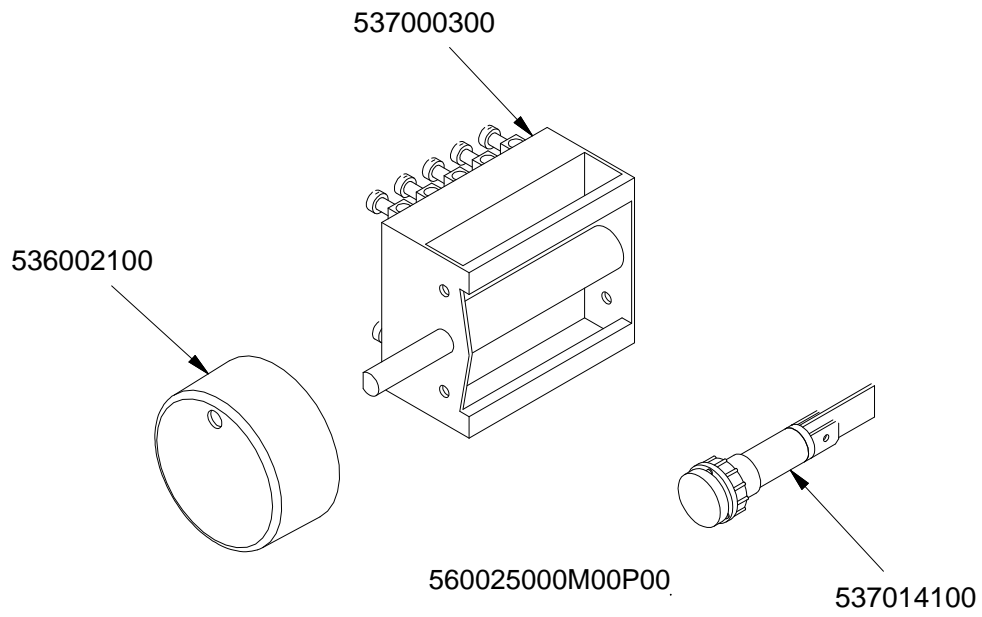

MAGIC SNACK 60

CUCINE / RANGES / HERDE / CUISINIÈRES / N° ≥ 0310

FORNO / OVEN / BACKOFEN / FOUR / CF-8 10 10/6

PORTE / DOORS / TÜREN / PORTES ≥ 0706

PC-E

Page	Pos	Code	Description
001		537002200	ELECTRICAL PLATE D.180 W1500 V230
001		537002100	ELECTRICAL PLATE D.145 W1000 V230
001		537002300	ELECTRICAL PLATE D.220 W2000 V230
001		541027000	NEUTRAL SPACER 1000
001		544043601	UPPER PLATE CF-10E
001		544216401	UPPER PLATE CF-10E/A (NEW MOD.)
001		544083101	CONTROL PANEL FOR RANGE CFM-10ET
001		544044102	CONTROL PANEL CF-10E
001		537007700	TERMINAL BLOCK THREEPHASE 40A
001		544044301	SIDE NEW CF-10
001		531008100	ADJUSTABLE LEG H9 CHROME
002		539028000	SELECTOR SIGN PLATE FOR OVEN
002		537035600	OVEN COMMUTATOR * EL. 60+65LINES
002		536013800	KNOB D.70 BLACK 6*5 WITH SPRING
002		539007200	ADHESIVE GRADUATE F.MAXI-EL.STAT.OV
002		537014100	WHITE WARNING LIGHT 250V
002		537014200	GREEN WARNING LIGHT 250V
002		539023900	SIGN PLATE FOR OVEN TEMPERATURE
002		537019101	THERMOSTAT MONOPHAS.050-320°C F.MF
002		539023800	SIGN PLATE FOR OVEN TIMER
002		537019300	TIMER FOR MULTIFUNCTION OVEN
002		537019301	
002		539023400	ADHESIVE GRADUATED DISC F.KNOB
002		539023501	ADHESIVE GRAD.DISC *E.MULTIF.TERM.
002		537006200	UPPER OVEN HEATING EL.1000+2000W
002		533095900	PIN FOR GRIDSHOLDER SUPPORT CF 60
002		534009100	GRILL PROTECTION CF-8/10
002		537005400	OVEN BULB 15W 300°C
002		537007900	OVEN BULB-SOCKET
002		533079700	LOCK SPRING FOR BULB §3/§4
002		531012402	DOOR WHEEL HOLDER FOR MAXI OVEN
002		531057800	RHD GRIDS HOLDER FOR MAXI-OVEN
002		536011301	OVEN GASKET CF-8/10 *FE*
002		531057900	LHD GRIDS HOLDER FOR MAXI-OVEN
002		531006701	MAXI OVEN GRID FOR S60/65
002		537006300	LOWER OVEN HEATING EL.W1750 230CF8/
003		536007102	
003		531064400	EXTERNAL GLASS MAXI OVEN DOOR+FRAME
003		536021801	DOOR HANDLE SPACER FOR MAXI OVEN
003		536006502	OVEN DOOR HANDLE 60LINE AL.
003		531007302	DOOR HINGE FOR MAXI OVEN 60.LINE
003		531012702	STAINLESS STEEL OVEN DOOR 60 LINE
003		544015702	INNER-DOOR FOR MAXI OVEN OF 60LINE
003		544074703	S/S MAXI OVEN DOOR PANEL
004		537000300	COMMUTATOR 7 POSITIONS S.49 16A
004		536002100	KNOB 7 POSITIONS SNACK
004		537014100	WHITE WARNING LIGHT 250V