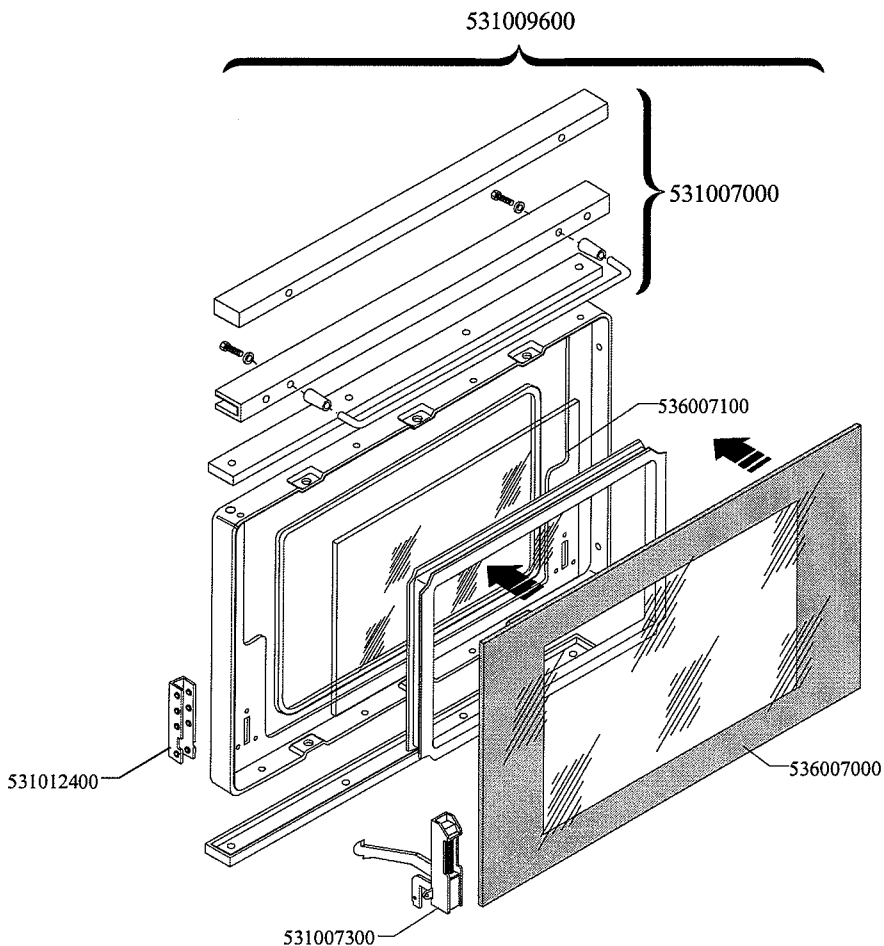

Page	Pos	Code	Description
001		544044300	SIDE 1000 RANGE
001		531008100	ADJUSTABLE LEG H9 CHROME
001		536012000	HEXAGONAL LOCK NUT PG-21
001		537014000	CABLE SECURING CLAMP PG-21
001		537007600	TERMINAL BLOCK SINGLEPHASE 40A
002		541027000	NEUTRAL SPACER 1000
002		537002200	ELECTRICAL PLATE D.180 W1500 V230
002		537002100	ELECTRICAL PLATE D.145 W1000 V230
002		537002300	ELECTRICAL PLATE D.220 W2000 V230
002		537000300	COMMUTATOR 7 POSITIONS S.49 16A
002		544044101	CONTROL PANEL CF-10E
002		536002100	KNOB 7 POSITIONS SNACK
002		537014100	WHITE WARNING LIGHT 250V
002		544043600	UPPER PLATE CF-10E
003		537014100	WHITE WARNING LIGHT 250V
003		537014200	GREEN WARNING LIGHT 250V
003		537006100	OVEN THERMOSTAT CF-62/8/10
003		537005700	OVEN COMMUTATOR CF-8/10 EL.
003		537015600	BIPOLAR SWITCH
003		536002800	ELECTRIC OVEN KNOB CF-8/10
003		537006200	UPPER OVEN HEATING EL.1000+2000W
003		537006300	LOWER OVEN HEATING EL.W1750 230CF8/
003		534009100	GRILL PROTECTION CF-8/10
003		536011300	OVEN GASKET CF-8/10
003		531006700	OVEN GRID FOR CF-8/10
003		534002200	OVEN DRIPPING-PAN CF-8/10
003		531013600	SIDE GRID FOR MAXI/VENTILATED OVEN
003		537007900	OVEN BULB-SOCKET
003		537005400	OVEN BULB 15W 300°C
004		531012700	STAINLESS STEEL OVEN DOOR CF-8/10
004		531007900	STAINLESS STEEL DOOR WHEEL HOLDER
004		531008200	STAINLESS STEEL DOOR HINGE CF-8/10
004		544074700	STAINLESS STEEL OVEN DOOR PANEL
004		541025200	STAINLESS STEEL OVEN DOOR HANDLE
004		531009600	COMPLETE GLASS OVEN DOOR
004		531007000	OVEN GLASS DOOR HANDLE CF-8/10
004		536007100	INTERNAL GLASS OVEN DOOR CF-8/10
004		536007000	EXTERNAL GLASS OVEN DOOR CF8/10
004		531012400	GLASS DOOR WHEEL HOLDER CF-8/10
004		531007300	GLASS DOOR HINGE CF-8/10