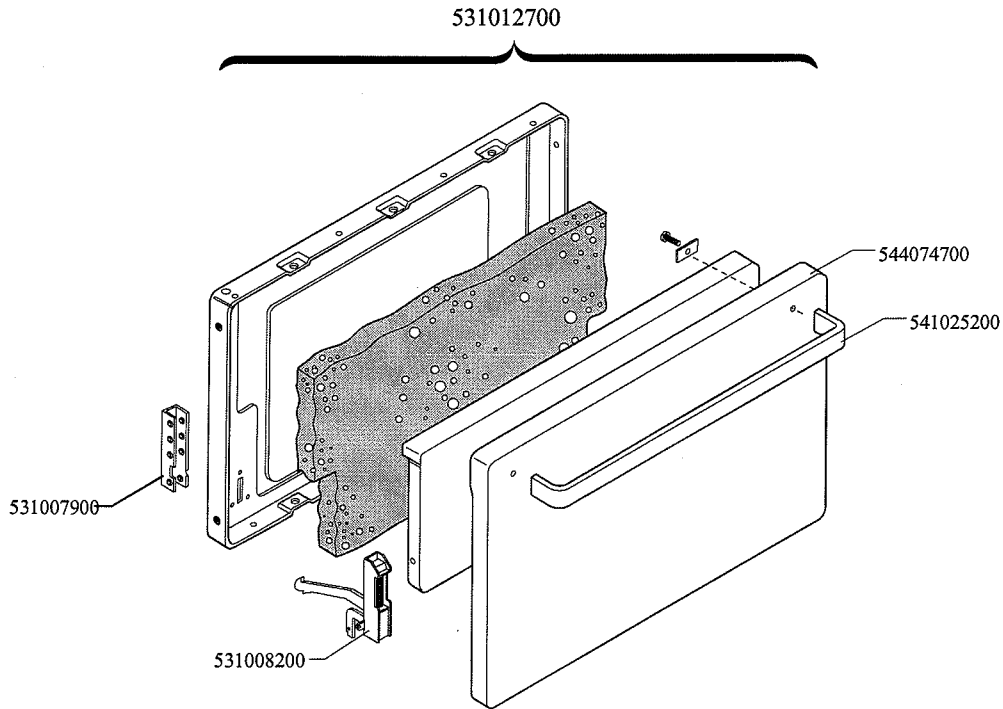

Page	Pos	Code	Description
001		544044300	SIDE 1000 RANGE
001		531008100	ADJUSTABLE LEG H9 CHROME
001		536012000	HEXAGONAL LOCK NUT PG-21
001		537014000	CABLE SECURING CLAMP PG-21
001		537007600	TERMINAL BLOCK SINGLEPHASE 40A
002		541027000	NEUTRAL SPACER 1000
002		537002200	ELECTRICAL PLATE D.180 W1500 V230
002		537002100	ELECTRICAL PLATE D.145 W1000 V230
002		537002300	ELECTRICAL PLATE D.220 W2000 V230
002		537000300	COMMUTATOR 7 POSITIONS S.49 16A
002		544044101	CONTROL PANEL CF-10E
002		536002100	KNOB 7 POSITIONS SNACK
002		537014100	WHITE WARNING LIGHT 250V
002		544043600	UPPER PLATE CF-10E
003		537014100	WHITE WARNING LIGHT 250V
003		537014200	GREEN WARNING LIGHT 250V
003		537006100	OVEN THERMOSTAT CF-62/8/10
003		537005700	OVEN COMMUTATOR CF-8/10 EL.
003		537015600	BIPOLAR SWITCH
003		536002800	ELECTRIC OVEN KNOB CF-8/10
003		537006200	UPPER OVEN HEATING EL.1000+2000W
003		537006300	LOWER OVEN HEATING EL.W1750 230CF8/
003		534009100	GRILL PROTECTION CF-8/10
003		536011300	OVEN GASKET CF-8/10
003		531006700	OVEN GRID FOR CF-8/10
003		534002200	OVEN DRIPPING-PAN CF-8/10
003		531013600	SIDE GRID FOR MAXI/VENTILATED OVEN
003		537007900	OVEN BULB-SOCKET
003		537005400	OVEN BULB 15W 300°C
004		531012700	STAINLESS STEEL OVEN DOOR CF-8/10
004		531007900	STAINLESS STEEL DOOR WHEEL HOLDER
004		531008200	STAINLESS STEEL DOOR HINGE CF-8/10
004		544074700	STAINLESS STEEL OVEN DOOR PANEL
004		541025200	STAINLESS STEEL OVEN DOOR HANDLE
004		531009600	COMPLETE GLASS OVEN DOOR
004		531007000	OVEN GLASS DOOR HANDLE CF-8/10
004		536007100	INTERNAL GLASS OVEN DOOR CF-8/10
004		536007000	EXTERNAL GLASS OVEN DOOR CF8/10
004		531012400	GLASS DOOR WHEEL HOLDER CF-8/10
004		531007300	GLASS DOOR HINGE CF-8/10