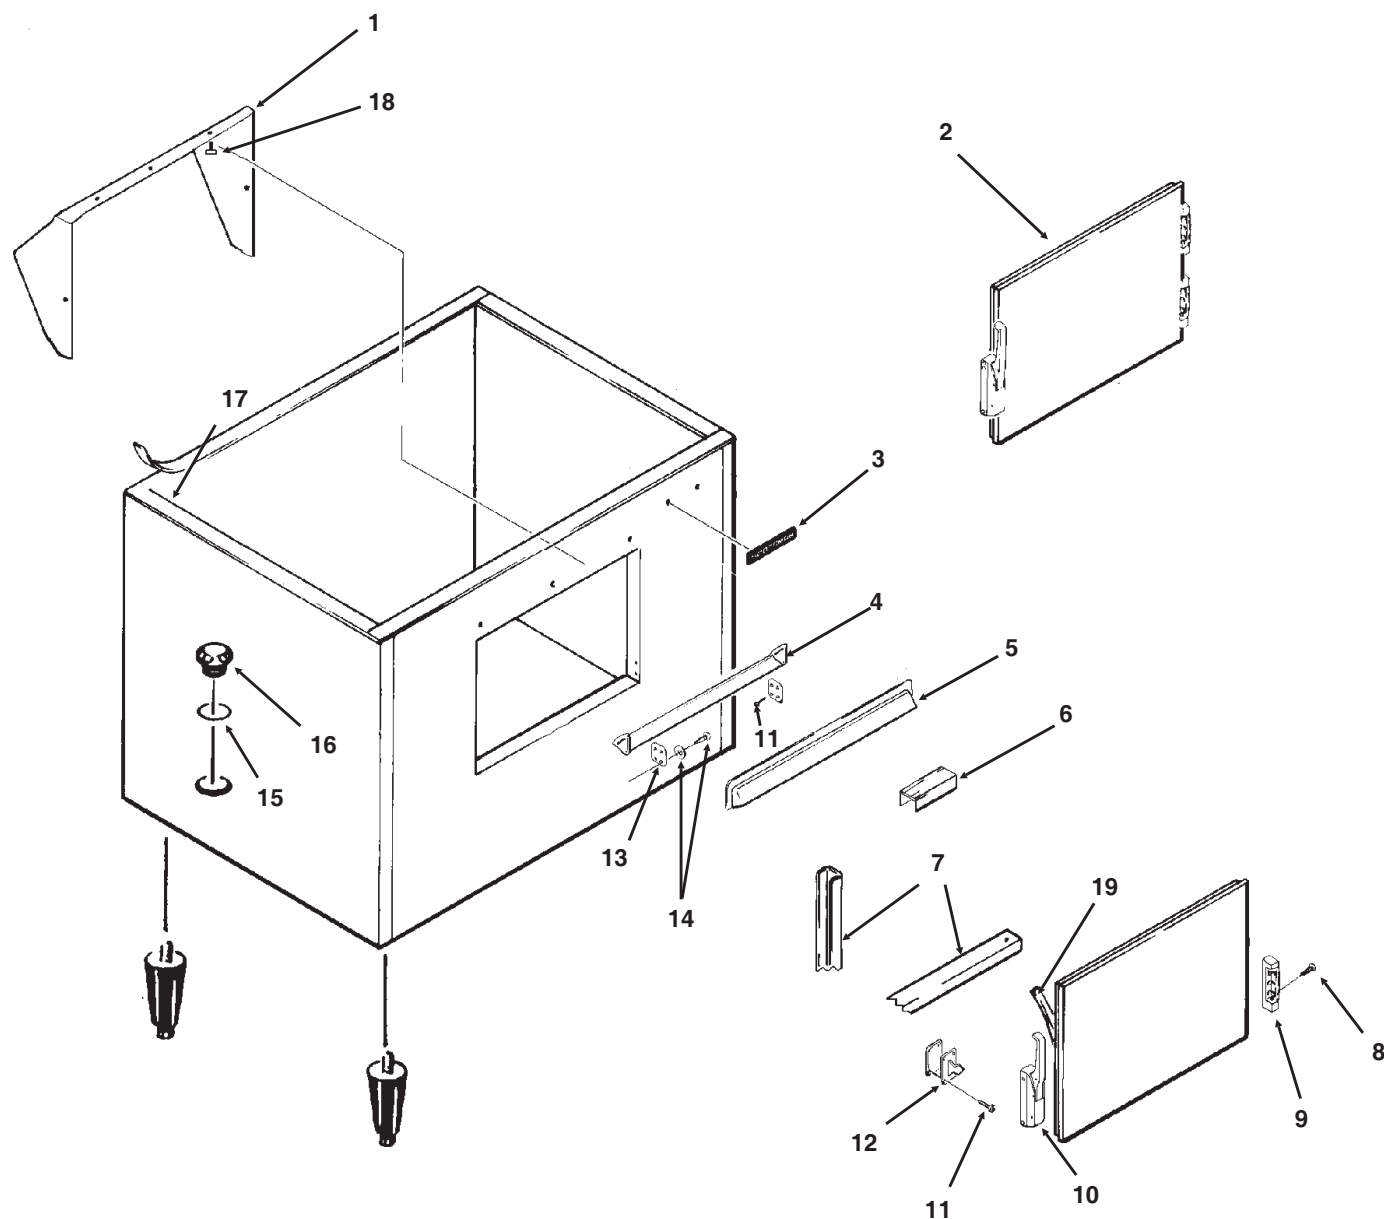

Bins, Condensers, and Accessories Service Parts

B560/B590

ITEM NUMBER	PART NUMBER	DESCRIPTION			
1	A35006-001	Baffle			
2	A18300-030	Complete			
Door-Painted					
3	A34530-002	Complete Door-S.S.			
	15-0711-01	Emblem	9	02-2658-03	Hinge
4	A17342-000	Spill Door		02-2658-04	Hinge Cover
5	A34260-001	Awning	10	02-2658-01	Latch
6	A34278-001	Door Trim Cap		02-1287-00	Screw, into door
7	A34277-001	Door Trim (6' req.)	11	03-1419-28	Screw, into cabinet
8	03-1287-00	Screw, into door	12	02-2658-02	Strike
	03-1419-28	Screw, into cabinet	13	A34264-001	Spill door hinge
			14	A17302-000	Button storage
				03-1403-15	Screw
			15	13-0617-11	O-ring
			16	02-2809-01	Drain top
			17	19-0503-04	Foam tape (per foot)
			18	03-0727-01	Thumb screw