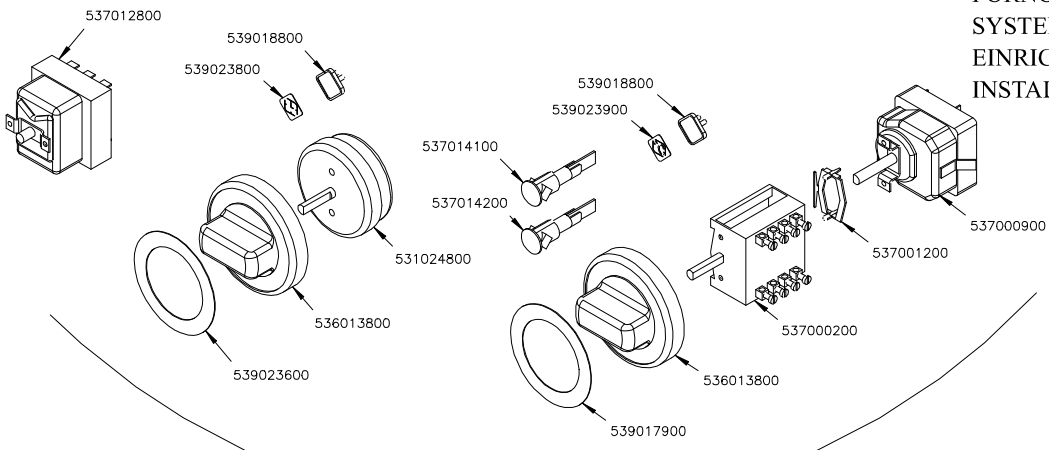

Page	Pos	Code	Description
001		541097100	NEUTRAL SPACER 78
001		537007700	TERMINAL BLOCK THREEPHASE 40A
001		536012000	HEXAGONAL LOCK NUT PG-21
001		537021900	CABLE SECURING CLAMP V.TEC 21 D.24
001		537017000	PLATE 220X220 W2600 V230
001		544191200	UPPER PLATE PC-78E SQUARE PLATE
001		537019900	PLATE D.220 W2600 V230
001		544190900	UPPER PLATE PC-78E ROUND PLATE
001		541104500	CONTROL PANEL CF4-78E
001		544173300	LEFT SIDE PANEL RANGE S.70
001		536005200	INOX LEG 2" 120-180 M10
001		544173200	RIGHT SIDE PANEL RANGE S.70
002		539018900	INDEX FOR KNOB
002		537000300	COMMUTATOR 7 POSITIONS S.49 16A
002		536013800	KNOB D.70 BLACK 6*5 WITH SPRING
002		539022500	ADHESIVE GRADUATED DISC FOR KNOB
002		537014100	WHITE WARNING LIGHT 250V
003		544187100	OVEN INNER DOOR GN 2/1 S.70
003		531022900	HINGE DOOR WHEEL HOLDER S.70
003		531022800	LEFT OVEN DOOR HINGE S.70
003		531022700	RIGHT OVEN DOOR HINGE 70LINE
003		544186900	OVEN DOOR GN 2/1 S.70
003		531013100	OVEN DOOR HANDLE OF 70/90-LINE
003		544187000	OVEN DOOR GN 3/1 S.70
004		533037600	LOCK SPRING FOR BULB
004		536010800	OVEN GASKET GN 2/1 (1261)
004		531030500	LHD SUPPORT GRID FOR OVEN OF 70LINE
004		531030200	OVEN GRID GN 2/1 FOR 70 LINE
004		531030400	RHD SUPPORT GRID FOR OVEN OF 70LINE
004		544198900	70 ELECTRICAL OVEN BOTTOM GN2/1
005		537012800	SAFETY THERMOSTAT 420°C THREEPHASE
005		539018800	INDEX FOR OVEN KNOB
005		539023800	SIGN PLATE FOR OVEN TIMER
005		539023900	SIGN PLATE FOR OVEN TEMPERATURE
005		537014100	WHITE WARNING LIGHT 250V
005		537014200	GREEN WARNING LIGHT 250V
005		531024800	TIMER 120'- 360°
005		536013800	KNOB D.70 BLACK 6*5 WITH SPRING
005		539023600	ADHESIVE GRADUATED DISC FOR KNOB
005		537000900	THERMOSTAT 50-320°C THREEPHASE
005		537001200	FIXING BRACKET FOR THERMOSTAT/COMM.
005		537000200	COMMUTATOR 1 POS. 3PHASE S.49 16A
005		539017900	ADHESIVE GRADUATED DISC FOR KNOB
005		537020900	HEATING ELEMENT 1000W 230V OVEN S70