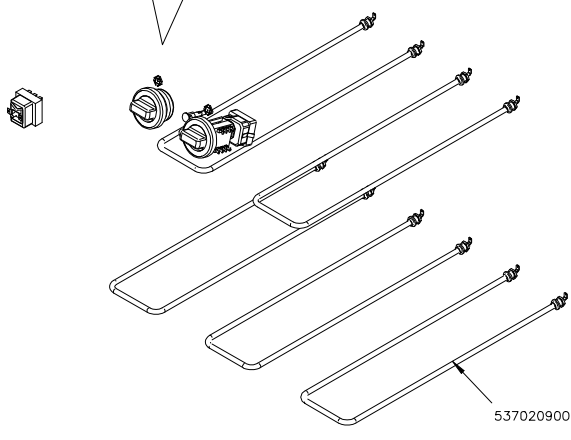

Page	Pos	Code	Description
001		541097100	NEUTRAL SPACER 78
001		537007700	TERMINAL BLOCK THREEPHASE 40A
001		536012000	HEXAGONAL LOCK NUT PG-21
001		537021900	CABLE SECURING CLAMP V.TEC 21 D.24
001		537017000	PLATE 220X220 W2600 V230
001		544191200	UPPER PLATE PC-78E SQUARE PLATE
001		537019900	PLATE D.220 W2600 V230
001		544190900	UPPER PLATE PC-78E ROUND PLATE
001		541104500	CONTROL PANEL CF4-78E
001		544173300	LEFT SIDE PANEL RANGE S.70
001		536005200	INOX LEG 2" 120-180 M10
001		544173200	RIGHT SIDE PANEL RANGE S.70
002		539018900	INDEX FOR KNOB
002		537000300	COMMUTATOR 7 POSITIONS S.49 16A
002		536013800	KNOB D.70 BLACK 6*5 WITH SPRING
002		539022500	ADHESIVE GRADUATED DISC FOR KNOB
002		537014100	WHITE WARNING LIGHT 250V
003		544187100	OVEN INNER DOOR GN 2/1 S.70
003		531022900	HINGE DOOR WHEEL HOLDER S.70
003		531022800	LEFT OVEN DOOR HINGE S.70
003		531022700	RIGHT OVEN DOOR HINGE 70LINE
003		544186900	OVEN DOOR GN 2/1 S.70
003		531013100	OVEN DOOR HANDLE OF 70/90-LINE
003		544187000	OVEN DOOR GN 3/1 S.70
004		533037600	LOCK SPRING FOR BULB
004		536010800	OVEN GASKET GN 2/1 (1261)
004		531030500	LHD SUPPORT GRID FOR OVEN OF 70LINE
004		531030200	OVEN GRID GN 2/1 FOR 70 LINE
004		531030400	RHD SUPPORT GRID FOR OVEN OF 70LINE
004		544198900	70 ELECTRICAL OVEN BOTTOM GN2/1
005		537012800	SAFETY THERMOSTAT 420°C THREEPHASE
005		539018800	INDEX FOR OVEN KNOB
005		539023800	SIGN PLATE FOR OVEN TIMER
005		539023900	SIGN PLATE FOR OVEN TEMPERATURE
005		537014100	WHITE WARNING LIGHT 250V
005		537014200	GREEN WARNING LIGHT 250V
005		531024800	TIMER 120'- 360°
005		536013800	KNOB D.70 BLACK 6*5 WITH SPRING
005		539023600	ADHESIVE GRADUATED DISC FOR KNOB
005		537000900	THERMOSTAT 50-320°C THREEPHASE
005		537001200	FIXING BRACKET FOR THERMOSTAT/COMM.
005		537000200	COMMUTATOR 1 POS. 3PHASE S.49 16A
005		539017900	ADHESIVE GRADUATED DISC FOR KNOB
005		537020900	HEATING ELEMENT 1000W 230V OVEN S70