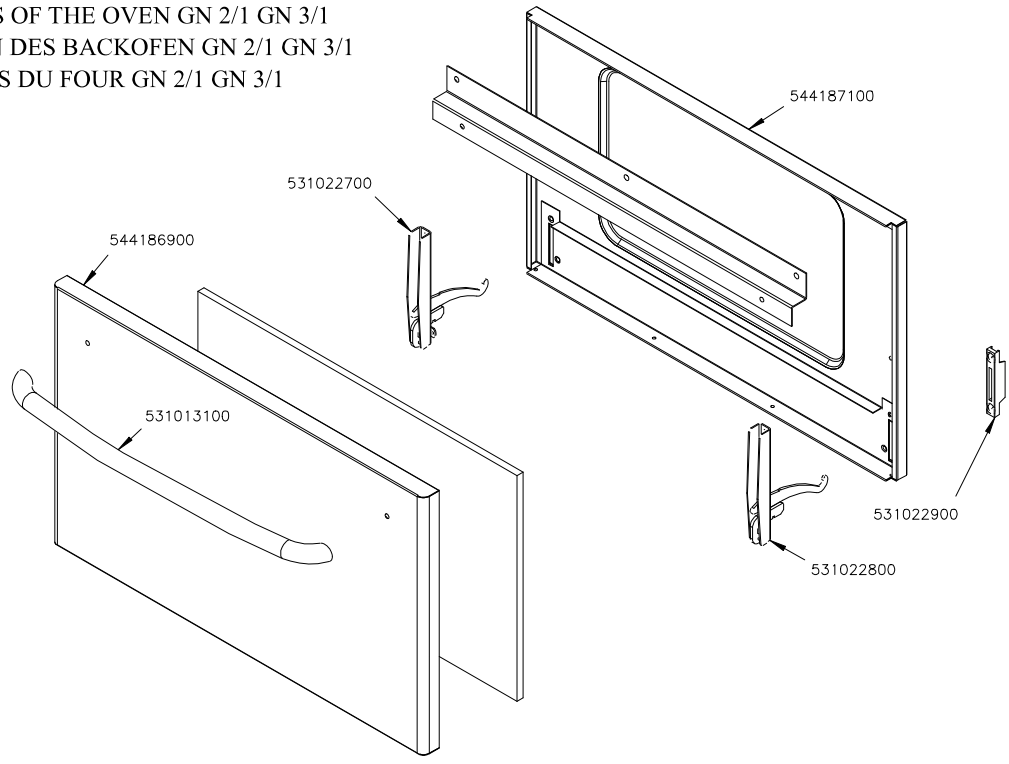

PORTE FORNO GN 2/1 GN 3/1
DOORS OF THE OVEN GN 2/1 GN 3/1
TUREN DES BACKOFEN GN 2/1 GN 3/1
PORTES DU FOUR GN 2/1 GN 3/1

GN 2/1