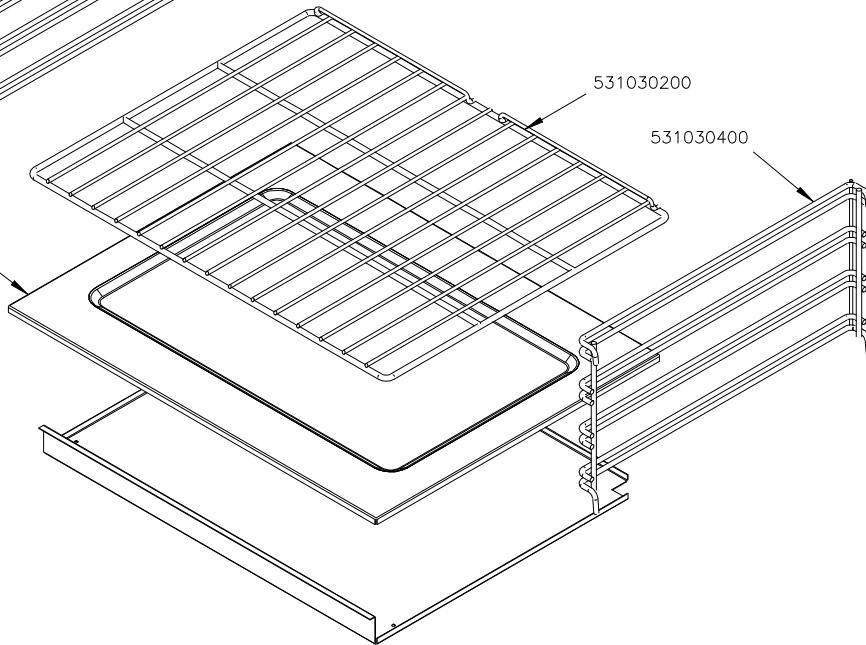

531030200

531030400

544198900