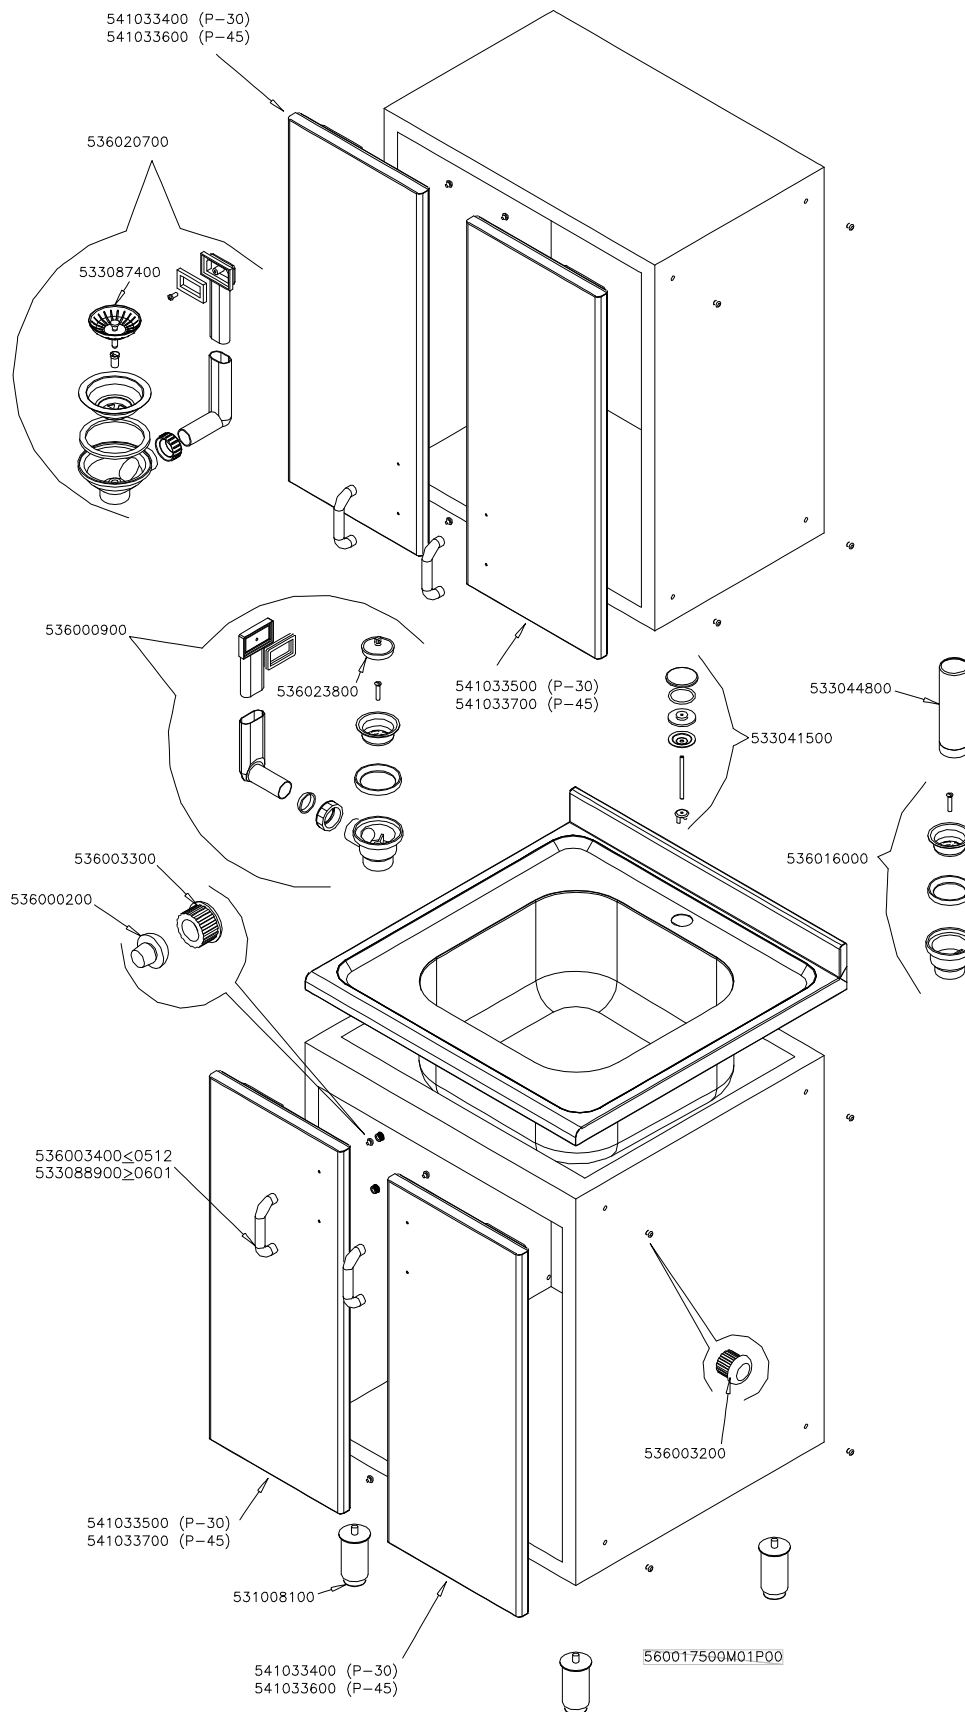

# MAGIC SNACK 60

SHINE KITCHEN

**BP/30DX BP/30SX BP/45DX BP/45SX BP/60 BP/90 BP/120 BP/135 BA/80 BAL/80 BPL/45DX  
BPL/45SX BPL/60 BPL/90 BPL/120 BPL/135 PP/30DX PP/30SX PP/45DX PP/45SX PP/60 PP/90  
PP/120 PP/135 PPS/60 PPS/90 PA/80**

Page	Pos	Code	Description
001		536020700	UPPER DRAIN FOR SINK 1-3"1/2
001		533087400	DRAIN CAP 3"1/2
001		536000900	UPPER DRAIN FOR SINK
001		536023800	DRAIN CAP 1"1/2
001		533044800	OVERFLOW D.47 H.160 65LINE
001		533041500	PLUG COVERHOLE FOR SINK UNIT
001		536016000	DRAIN GRID D.49 SNACK 65
001		536003300	COVERHOLE §12
001		536000200	D.12 H.4 BUMPER
001		536003400	SILVER HANDLE 60/SK
001		533088900	
001		531008100	ADJUSTABLE LEG H9 CHROME
001		536003200	CHROME COVERHOLE §8