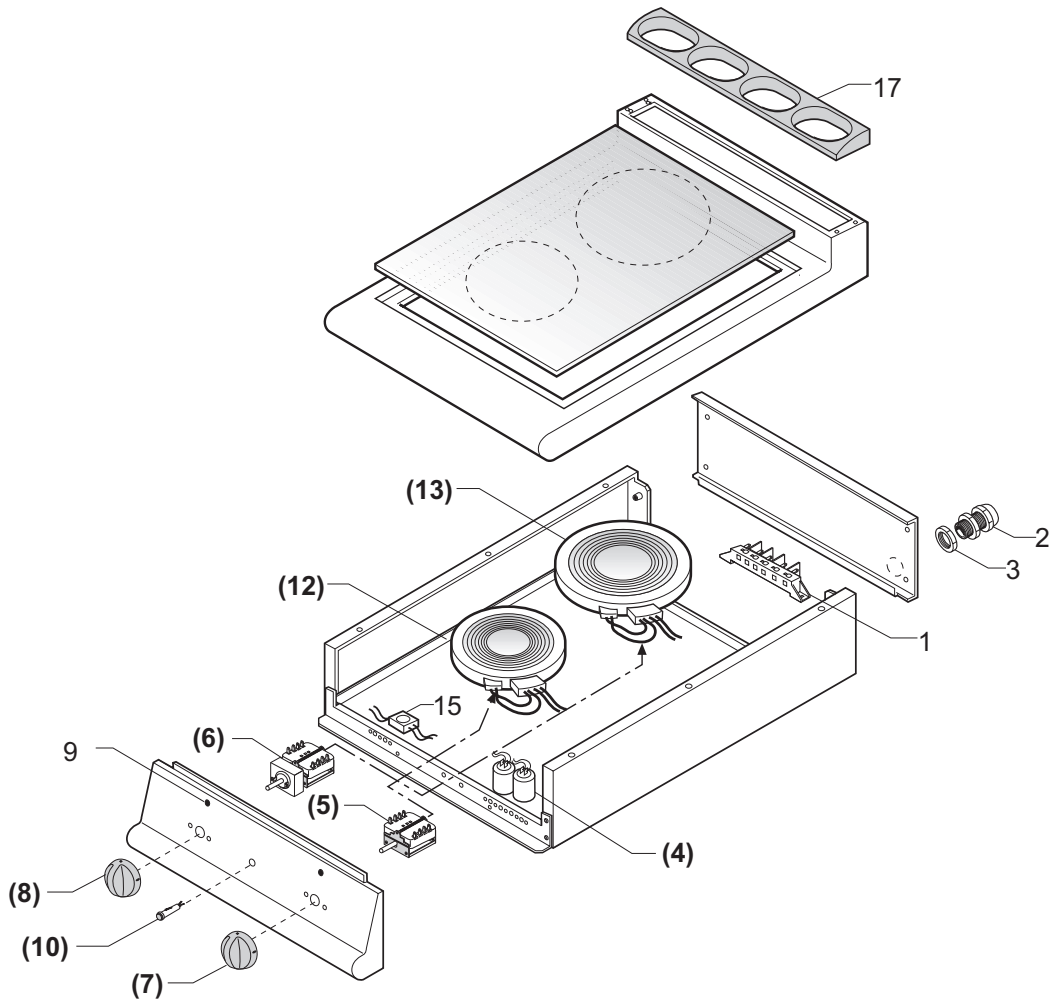

- 1) Find the appliance's model and serial number on the rating plate.
(The rating plates are positioned in the internal side of the control panel).
- 2) Search for the belonging family in the index (BCPxxx-(0B)) . (f.ex. Gasrange with burners - top 1/1M).
- 3) After you have found the corresponding table you verify if the appliance's serial number is subsequent to that one indicated in the table.
- 4) You locate the desired spare part in the drawing on the left, and find the corresponding position in the table on the right.
- 5) Hence you obtain the codenumber and the description of the spare part you need.

LEGEND:

Position on the EXPLODED VIEW			X => Recommended spare part			
Article's codenr.		Technical description	Quantity x each model		Series	
					1/2M => L=40 cm.	
					1/1M => L=80 cm.	
					1+1/2M => L=120 cm.	
Pos	Codice	Descrizione	700	1/1M		
1	822410081	Medium burner head (Dm.102)		1		
2	822410051	Medium venturi duct (Dm.102)		1		
14	826920140	Pilot burner	x	2		

(.....) RICAMBIO CONSIGLIATO
 (.....) SUGGESTED SPARE-PARTS

PIASTRE VETROCERAMICA TOP (Serie 700 - 1/2M)
GLASS-CERAMIC TOP PLATE (Serie 700 - 1/2M)

Tav. Rif. BCP0070-(56)

RIF. Da matricola n°
 REF. From serial n°

Rev.00 del 20/03/1998

GLASS-CERAMIC TOP PLATE (1/2M)

cine p

Pos	Code	Denomination	700 1/2M				
1	826630100	Terminal board FV 122/B	1				
2	824710200	Cable retainer PG21	1				
3	824710210	Lock nut PG21	1				
4	826630261	EMC Filter	x 2				
5	853400020	Energy regulator P.1200-1800W	x 1				
6	853400010	Energy regulator P.2400-3400W	x 1				
7	824710290	Energy regulator for knob	x 1				
8	824710410	Knob	x 1				
9	824710080	Red index	2				
10	826650020	Signal lamp 230V (green)	x 1				
12	853400050	Glass-ceramic plate 1800W	x 1				
13	853400040	Glass-ceramic plate 2400W	x 1				
15	853400080	Light for hot top	1				
17	822410120	Exhaust grid	1				
18	853400090	Glass 1/2M 700	1				