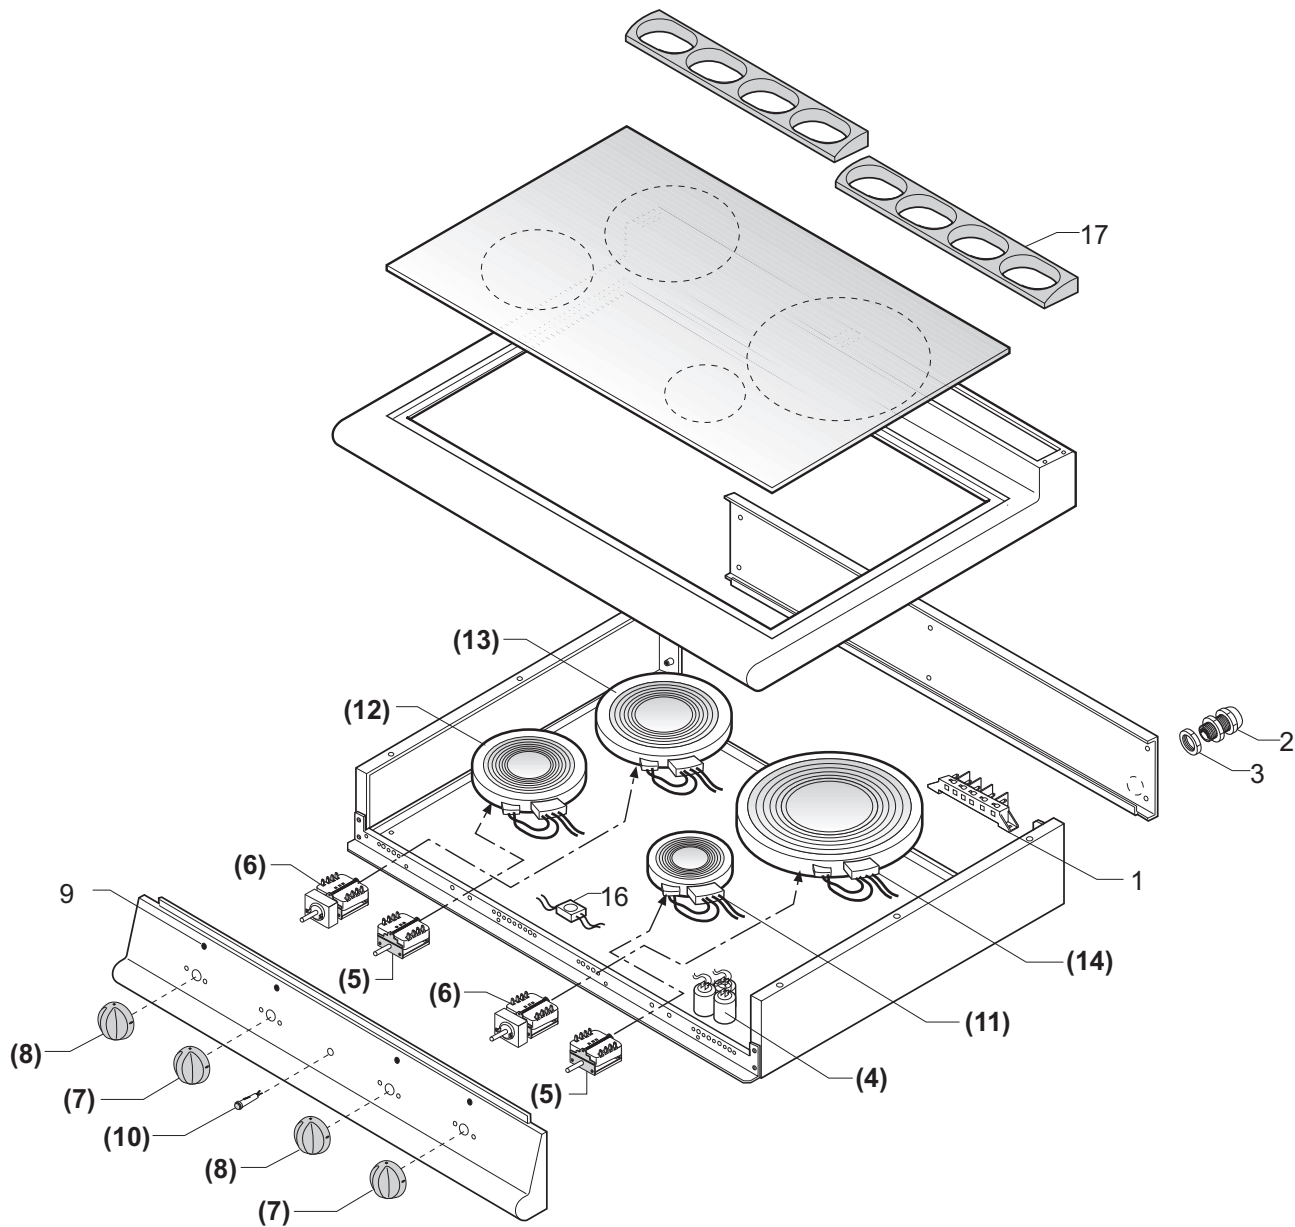

LEGEND:

Position on the EXPLODED VIEW			X => Recommended spare part			
Article's codenr.		Technical description	Quantity x each model		Series	
					1/2M => L=40 cm.	
					1/1M => L=80 cm.	
					1+1/2M => L=120 cm.	
Pos	Codice	Descrizione	700	1/1M		
1	822410081	Medium burner head (Dm.102)		1		
2	822410051	Medium venturi duct (Dm.102)		1		
14	826920140	Pilot burner	x	2		

(.....) RICAMBIO CONSIGLIATO
 (.....) SUGGESTED SPARE-PARTS

PIASTRE VETROCERAMICA TOP (Serie 700 - 1/2M)
GLASS-CERAMIC TOP PLATE (Serie 700 - 1/2M)

Tav. Rif. BCP0070-(56)

RIF. Da matricola n°
 REF. From serial n°

Rev.00 del 20/03/1998

GLASS-CERAMIC TOP PLATE (1/2M)

cine p

Pos	Code	Denomination	700 1/2M				
1	826630100	Terminal board FV 122/B	1				
2	824710200	Cable retainer PG21	1				
3	824710210	Lock nut PG21	1				
4	826630261	EMC Filter	x 2				
5	853400020	Energy regulator P.1200-1800W	x 1				
6	853400010	Energy regulator P.2400-3400W	x 1				
7	824710290	Energy regulator for knob	x 1				
8	824710410	Knob	x 1				
9	824710080	Red index	2				
10	826650020	Signal lamp 230V (green)	x 1				
12	853400050	Glass-ceramic plate 1800W	x 1				
13	853400040	Glass-ceramic plate 2400W	x 1				
15	853400080	Light for hot top	1				
17	822410120	Exhaust grid	1				
18	853400090	Glass 1/2M 700	1				

X: Suggested PARTS

PIASTRE VETROCERAMICA TOP (Serie 700 - 1/2M) GLASS-CERAMIC TOP PLATE		RIF. REF.	Da matricola n° From serial n°
Baron Cucine Professionali S.r.l.		GB	BCP0070-(56)
RIPRODUZIONE ANCHE PARZIALE, VIETATA			