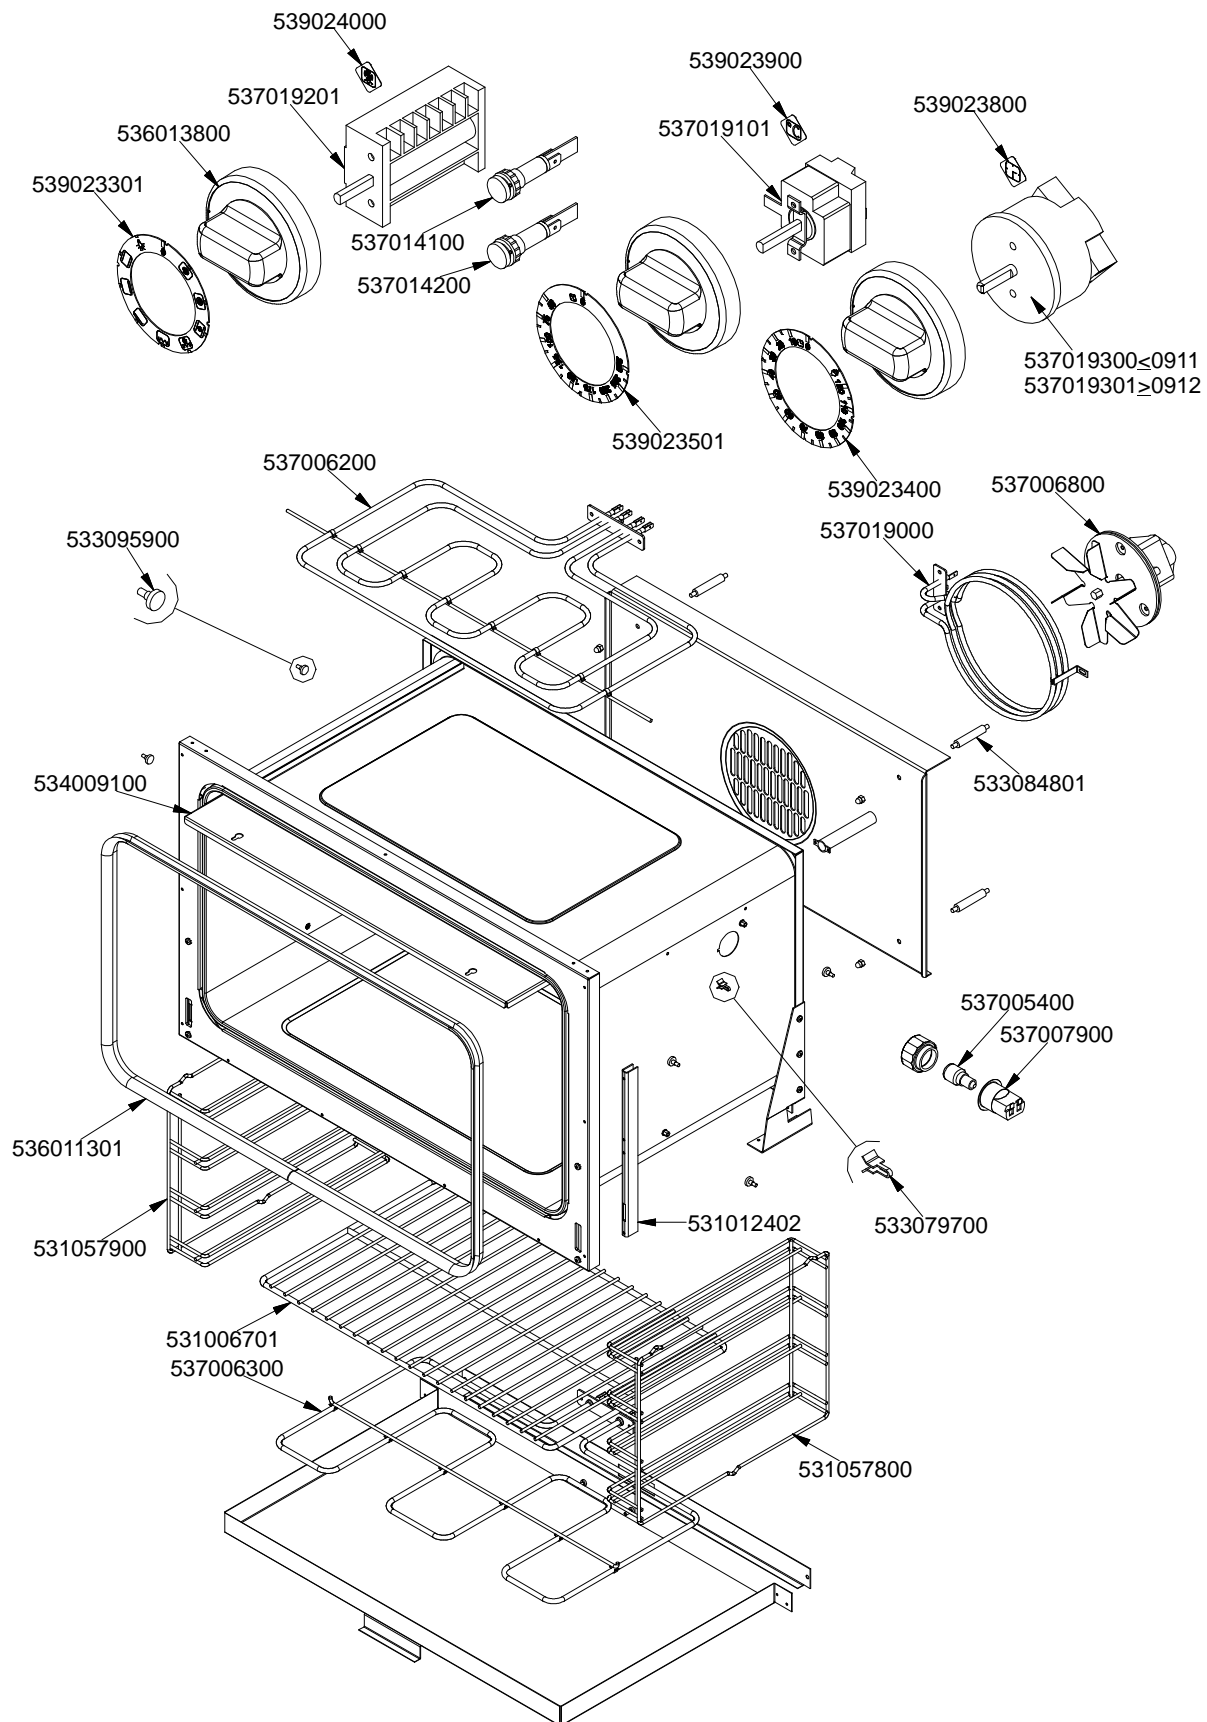

560003802M00P00.

MAGIC SNACK 60

CUCINE / RANGES / HERDE / CUISINIÈRES / N° ≥ 0310

FORNO / OVEN / BACKOFEN / FOUR / CF-8 10 10/6

PORTE / DOORS / TÜREN / PORTES ≥ 0706

PC-E

Page	Pos	Code	Description
001		537002200	ELECTRICAL PLATE D.180 W1500 V230
001		537002100	ELECTRICAL PLATE D.145 W1000 V230
001		544036801	UPPER PLATE CF-10E/6 (NEW MODEL)
001		541027000	NEUTRAL SPACER 1000
001		544083201	CONTROL PANEL CFM-10ET/6
001		544036701	CONTROL PANEL CF-10ET 6PLATES (NEW)
001		537007700	TERMINAL BLOCK THREEPHASE 40A
001		544044301	SIDE NEW CF-10
001		531008100	ADJUSTABLE LEG H9 CHROME
002		539024000	SIGN PLATE FOR OVEN SELECTOR
002		537019201	OVEN COMMUTATOR MULTIF.60+65
002		536013800	KNOB D.70 BLACK 6*5 WITH SPRING
002		539023301	ADHESIVE GRADUATED*EL.MULTIF.COMM.
002		537014100	WHITE WARNING LIGHT 250V
002		537014200	GREEN WARNING LIGHT 250V
002		539023900	SIGN PLATE FOR OVEN TEMPERATURE
002		537019101	THERMOSTAT MONOPHAS.050-320°C F.MF
002		539023800	SIGN PLATE FOR OVEN TIMER
002		539023501	ADHESIVE GRAD.DISC *E.MULTIF.TERM.
002		537019300	TIMER FOR MULTIFUNCTION OVEN
002		537019301	
002		537006200	UPPER OVEN HEATING EL.1000+2000W
002		533095900	PIN FOR GRIDSHOLDER SUPPORT CF 60
002		539023400	ADHESIVE GRADUATED DISC F.KNOB
002		537019000	CIRCULAR HEATING ELEMENT FOR OVEN
002		537006800	FAN 240V CF-62
002		533084801	PANEL SPACER OF AIR DIFF.MAXI OVEN
002		534009100	GRILL PROTECTION CF-8/10
002		537005400	OVEN BULB 15W 300°C
002		537007900	OVEN BULB-SOCKET
002		536011301	OVEN GASKET CF-8/10 *FE*
002		531057900	LHD GRIDS HOLDER FOR MAXI-OVEN
002		531006701	MAXI OVEN GRID FOR S60/65
002		537006300	LOWER OVEN HEATING EL.W1750 230CF8/
002		531012402	DOOR WHEEL HOLDER FOR MAXI OVEN
002		533079700	LOCK SPRING FOR BULB §3/§4
002		531057800	RHD GRIDS HOLDER FOR MAXI-OVEN
003		536007102	
003		531064400	EXTERNAL GLASS MAXI OVEN DOOR+FRAME
003		536021801	DOOR HANDLE SPACER FOR MAXI OVEN
003		536006502	OVEN DOOR HANDLE 60LINE AL.
003		531007302	DOOR HINGE FOR MAXI OVEN 60.LINE
003		531012702	STAINLESS STEEL OVEN DOOR 60 LINE
003		544015702	INNER-DOOR FOR MAXI OVEN OF 60LINE
003		544074703	S/S MAXI OVEN DOOR PANEL
004		537000300	COMMUTATOR 7 POSITIONS S.49 16A
004		536002100	KNOB 7 POSITIONS SNACK
004		537014100	WHITE WARNING LIGHT 250V