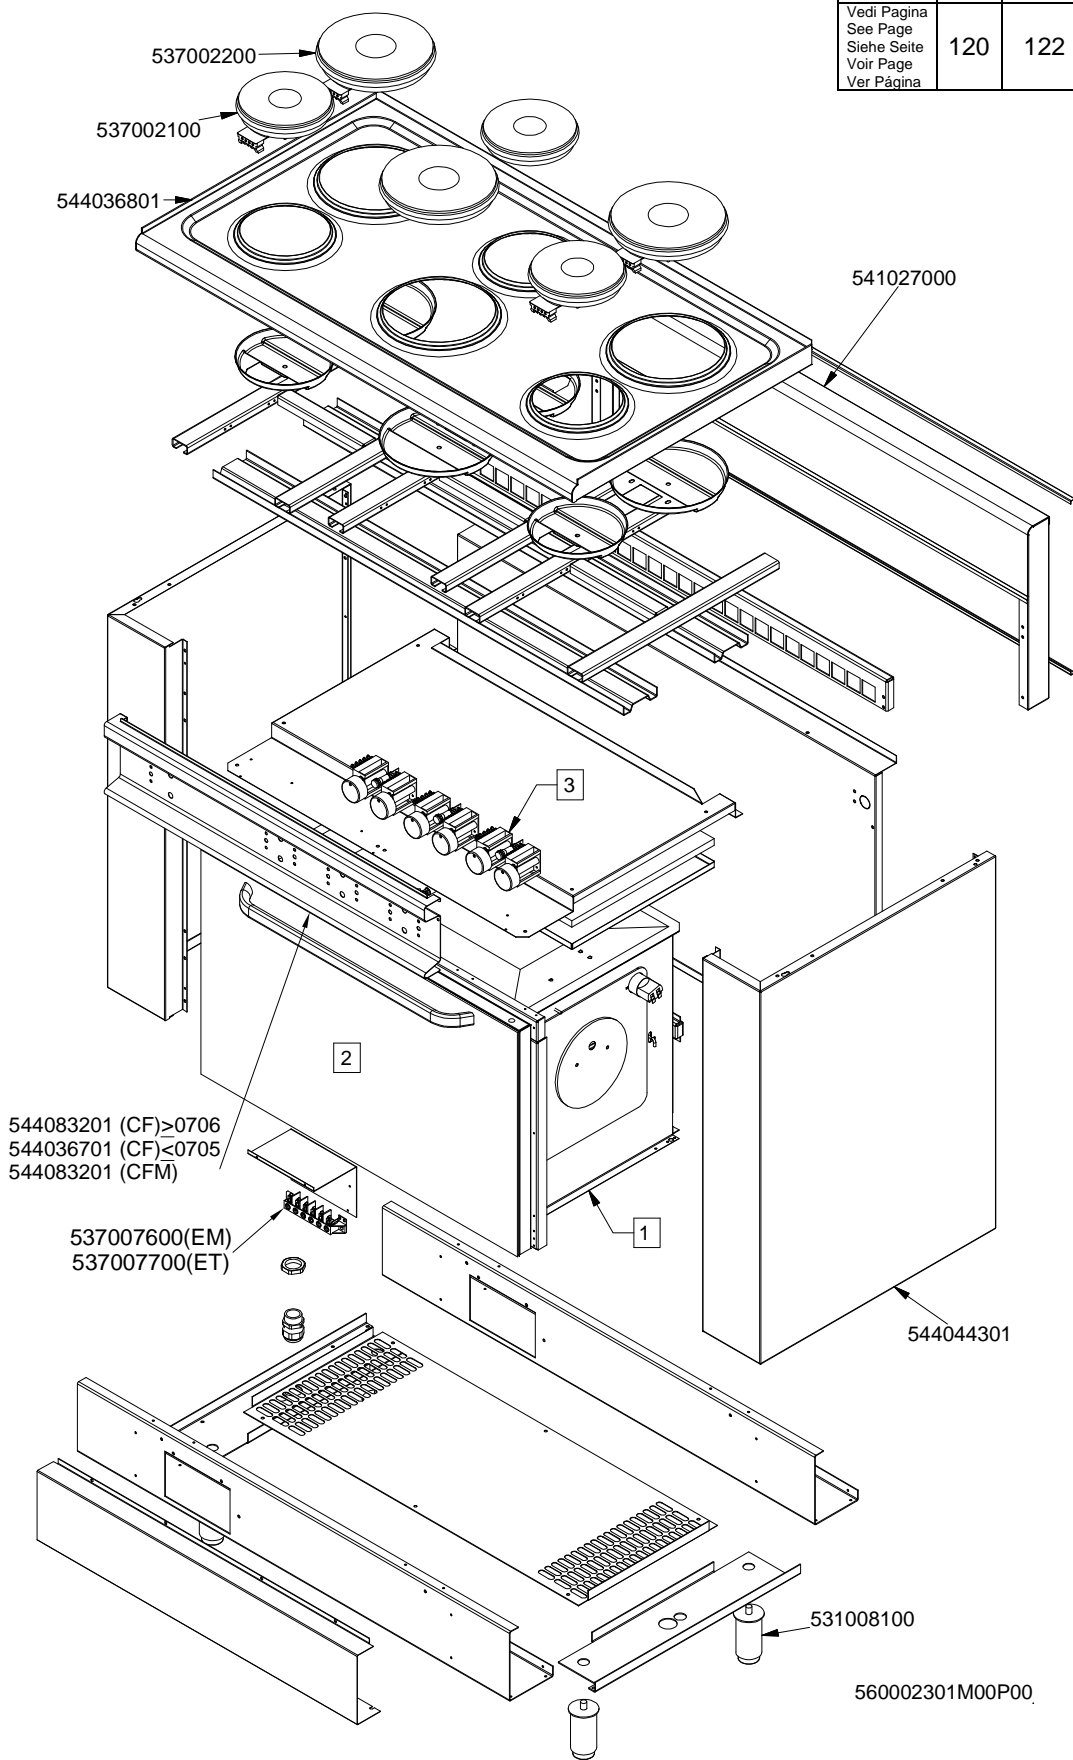

MAGIC SNACK 60

CUCINE / RANGES / HERDE / CUISINIÈRES / N° ≥0310

CF-10/6

CF-10EM/6 CF-10ET/6 CFM-10EM/6 CFM-10ET/6

	1CF	1CFM	2	3
Vedi Pagina See Page Siehe Seite Voir Page Ver Pàgina	120	122	126	130