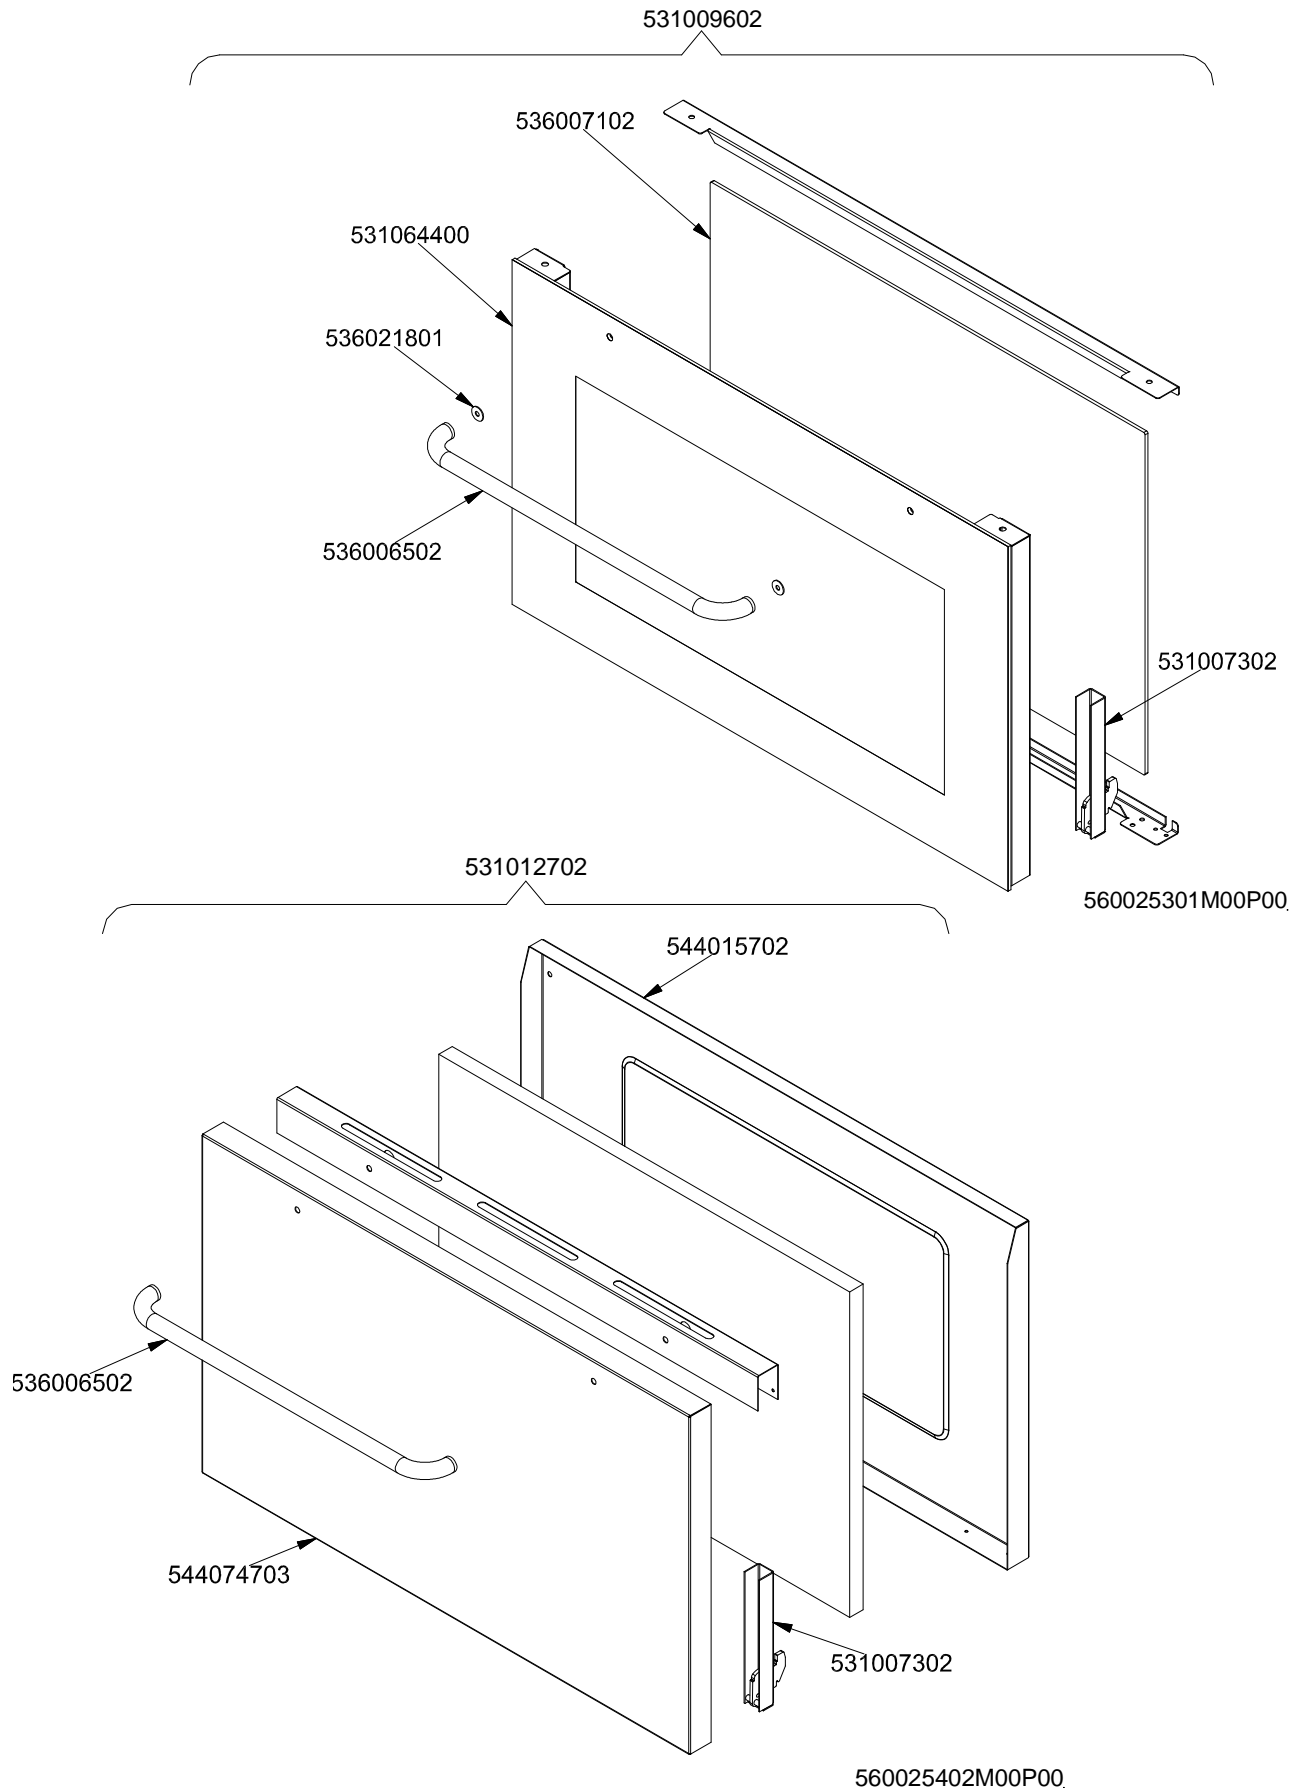

560003802M00P00.

MAGIC SNACK 60

CUCINE / RANGES / HERDE / CUISINIÈRES / N° ≥ 0310

FORNO / OVEN / BACKOFEN / FOUR / CF-8 10 10/6

PORTE / DOORS / TÜREN / PORTES ≥ 0706

PC-E

Page	Pos	Code	Description
001		537002200	ELECTRICAL PLATE D.180 W1500 V230
001		537002100	ELECTRICAL PLATE D.145 W1000 V230
001		544036801	UPPER PLATE CF-10E/6 (NEW MODEL)
001		541027000	NEUTRAL SPACER 1000
001		544083201	CONTROL PANEL CFM-10ET/6
001		544036701	CONTROL PANEL CF-10ET 6PLATES (NEW)
001		537007700	TERMINAL BLOCK THREEPHASE 40A
001		544044301	SIDE NEW CF-10
001		531008100	ADJUSTABLE LEG H9 CHROME
002		539024000	SIGN PLATE FOR OVEN SELECTOR
002		537019201	OVEN COMMUTATOR MULTIF.60+65
002		536013800	KNOB D.70 BLACK 6*5 WITH SPRING
002		539023301	ADHESIVE GRADUATED*EL.MULTIF.COMM.
002		537014100	WHITE WARNING LIGHT 250V
002		537014200	GREEN WARNING LIGHT 250V
002		539023900	SIGN PLATE FOR OVEN TEMPERATURE
002		537019101	THERMOSTAT MONOPHAS.050-320°C F.MF
002		539023800	SIGN PLATE FOR OVEN TIMER
002		539023501	ADHESIVE GRAD.DISC *E.MULTIF.TERM.
002		537019300	TIMER FOR MULTIFUNCTION OVEN
002		537019301	
002		537006200	UPPER OVEN HEATING EL.1000+2000W
002		533095900	PIN FOR GRIDSHOLDER SUPPORT CF 60
002		539023400	ADHESIVE GRADUATED DISC F.KNOB
002		537019000	CIRCULAR HEATING ELEMENT FOR OVEN
002		537006800	FAN 240V CF-62
002		533084801	PANEL SPACER OF AIR DIFF.MAXI OVEN
002		534009100	GRILL PROTECTION CF-8/10
002		537005400	OVEN BULB 15W 300°C
002		537007900	OVEN BULB-SOCKET
002		536011301	OVEN GASKET CF-8/10 *FE*
002		531057900	LHD GRIDS HOLDER FOR MAXI-OVEN
002		531006701	MAXI OVEN GRID FOR S60/65
002		537006300	LOWER OVEN HEATING EL.W1750 230CF8/
002		531012402	DOOR WHEEL HOLDER FOR MAXI OVEN
002		533079700	LOCK SPRING FOR BULB §3/§4
002		531057800	RHD GRIDS HOLDER FOR MAXI-OVEN
003		536007102	
003		531064400	EXTERNAL GLASS MAXI OVEN DOOR+FRAME
003		536021801	DOOR HANDLE SPACER FOR MAXI OVEN
003		536006502	OVEN DOOR HANDLE 60LINE AL.
003		531007302	DOOR HINGE FOR MAXI OVEN 60.LINE
003		531012702	STAINLESS STEEL OVEN DOOR 60 LINE
003		544015702	INNER-DOOR FOR MAXI OVEN OF 60LINE
003		544074703	S/S MAXI OVEN DOOR PANEL
004		537000300	COMMUTATOR 7 POSITIONS S.49 16A
004		536002100	KNOB 7 POSITIONS SNACK
004		537014100	WHITE WARNING LIGHT 250V