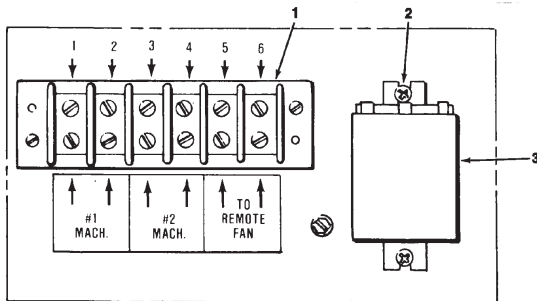

Bins, Condensers, and Accessories Service Parts

Bagger; Fan Relay Box, KDIL Thermostats

SPEEDY BAGGER

Item Number	Part Number	Description
1	02-3261-01	Holder, tape roll
2	02-3259-01	Ice chute

KCMR230 & KCMR115 Fan Relay Kit: Two Remote Ice Makers on One Condenser

ITEM NUMBER	PART NUMBER	DESCRIPTION
1	12-0813-03	Terminal Strip
2	03-1403-21	Screw
3	12-2070-04	Relay - 230 volt
	12-2070-01	Relay - 115 volt

KDIL Thermostats

KDIL-N - thermostat part number is 11-0353-23

KDIL-C - thermostat part number is 11-0427-03

Modular Hardware - cabinet to bin

A30911-015	Mounting Straps
03-1405-13	Mounting bolt

Thermostat brackets

02-3740-01	CM ³ 1056 & up
03-1675-03	Bolt (plastic head)