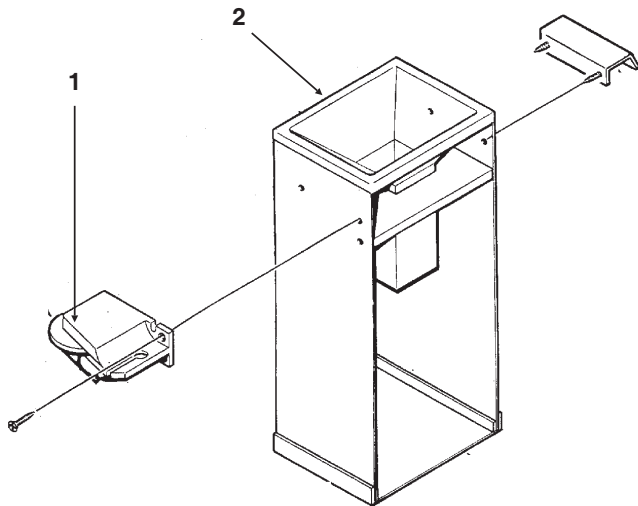

Bins, Condensers, and Accessories Service Parts

Bagger; Fan Relay Box, KDIL Thermostats

SPEEDY BAGGER

Item Number	Part Number	Description
1	02-3261-01	Holder, tape roll
2	02-3259-01	Ice chute

KCMR230 & KCMR115 Fan Relay Kit: Two Remote Ice Makers on One Condenser

ITEM NUMBER	PART NUMBER	DESCRIPTION
1	12-0813-03	Terminal Strip
2	03-1403-21	Screw
3	12-2070-04	Relay - 230 volt
	12-2070-01	Relay - 115 volt

KDIL Thermostats

KDIL-N - thermostat part number is 11-0353-23

KDIL-C - thermostat part number is 11-0427-03

Modular Hardware - cabinet to bin

A30911-015	Mounting Straps
03-1405-13	Mounting bolt

Thermostat brackets

02-3740-01	CM ³ 1056 & up
03-1675-03	Bolt (plastic head)