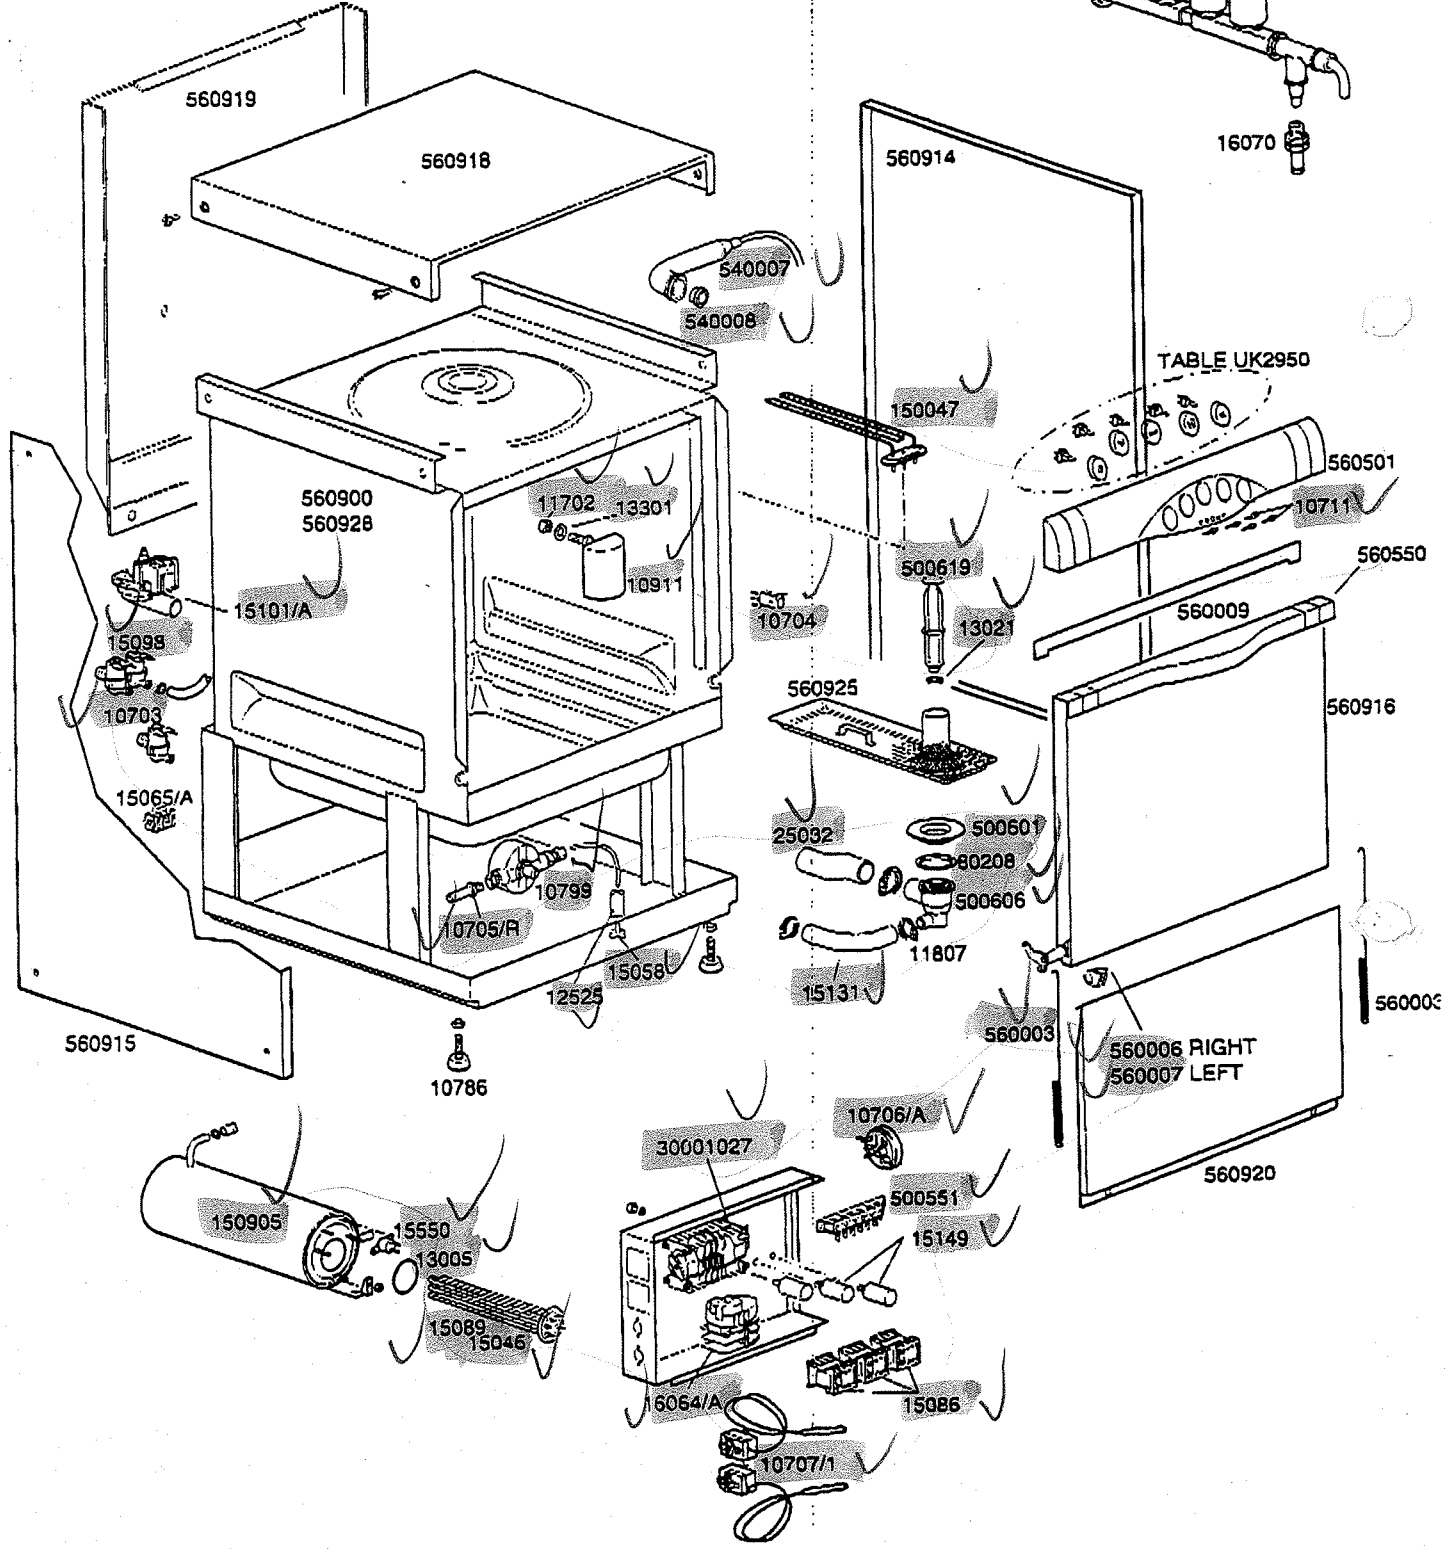

TABLE REV
UK2910 00

TEKNO 6

TEKNO 6 DISHWASHER

**TABLE
UK2910**

CODE	DESCRIPTION	CODE	DESCRIPTION
10703	Single solenoid valve	15101/A	Drain pump with orientable spiral
10704	Door microswitch	11127	M6x20 stainless steel screw
10711	Small green pilot light	11168	M6x12 Stainless steel screw
10770	Insulator for microswitch	16064/A	Timer 18 min. water conditioning
10786	Black M10x25 d.40 foot	16067/A	OR Gasket for salt container plug
10911	Air tarp	16067/B	Salt container gasket
11702	M8 stainless steel nut	16067/C	Ring nut for salt container
11807	Stainless steel clamp 12-22	16067/D	Salt container plug
12525	Counterweight for small filter	22011/A	Timer 2/4 200Vac. 50Hz
13005	OR 151 gasket	15381	150VA 0/230V - 0/400-415-440V Trasn. ←
13021	DEM 40 gasket		
13301	14x8x1,5 gasket		
15046	Boiler heating element 3000W		
15058	Suction filter		
15086	Electromagnetic switch 230V 50-60Hz 4C		
15089	Boiler resistance 4500W		
15098	Double solenoid valve		
15131	Tube rony-flex 30-450		
15146	Interference suppressor filter F1		
15149	Interference suppressor filter F3		
15550	Contact safety thermostat		
16066	Water softener 4 elements		
16065	Salt container		
16070	Check valve		
16082	Funnel		
25032	Suction coupling		
80208	95x75x3 gasket		
150047	Tank resistance 2700W		
150905	Boiler		
500551	6 pole-terminal board FV122		
500601	Ferrule		
500606	Right side drainage trap		
500619	Overflow		
560003	Spring door		
560006	Right gasket for spring		
560007	Left gasket for spring		
560020	Overflow (Drain pump version - from March 1999)		
560021	Gasket for doorstep		
560501	Control panel		
560550	ABS grey handle		
560900	Stainless steel structure		
560914	Right side panel		
560915	Left side panel		
560916	Plastic handle support assembly		
560918	External front plastic cover		
560919	Back panel		
560920	Under door panel		
560925	Surface filter		
560928	Stainless steel structure CFD		
30001027	2-Time timer		
30001031	2 time timer 120"/180"230V 50Hz+TM-PS		
10705/R	Fitting for pipe d.8		
10706/A	Manostat 55-30		
10707/1	Thermostat 0-90° TR2 without shaft		
10799/A	3-Way rinser additive measurer		