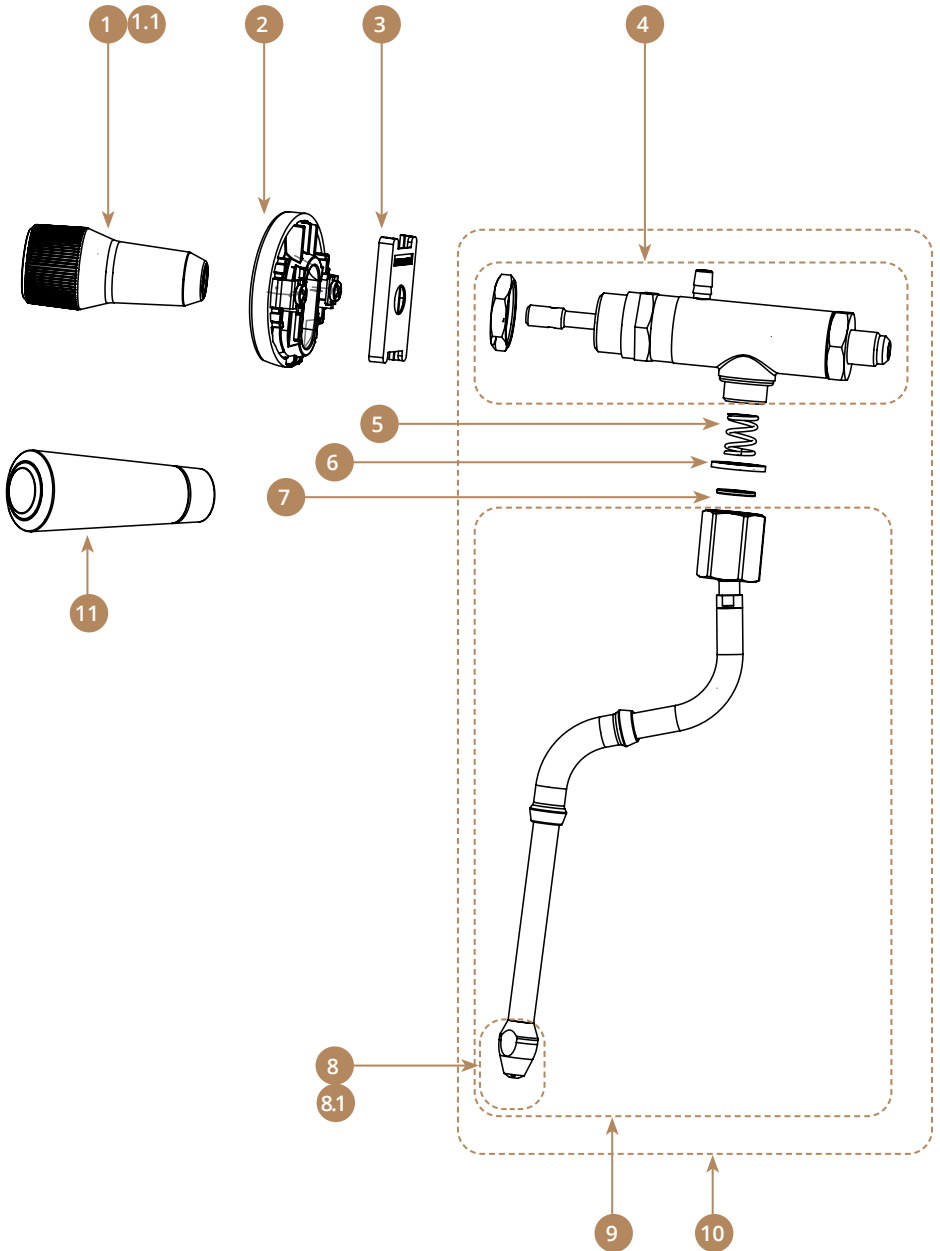

► EXPLODED VIEWS - ROTARY STEAM TAP

► EXPLODED VIEWS - ROTARY STEAM TAP

POS.	Part No.	Description
1	40000002	Rotary_Knob_Cover
2	30370110	Pin_Knob_Water_Steam
3	25097960	Nut_Slotted_M6
4	25012521	Washer_M6
5	40000011BK	Rotary_Tap_Knob_Black
5.1	40000011WH	Rotary_Tap_Knob_White
6	15000342	Classic_Tap_w/o_Wand_V2
7	30370076	Spring_Steam_Water_Pipes
8	50010080	Gasket_G3I8M
9	25000012	Steam_Washer
10	30370195	Nozzle steam Tap 3 Hole
10.1	30370180	Nozzle steam Tap 4 Hole
11	35010061	Steam_Wand_3H
12	15000361	Steam_Tap_Assembly_Basic
13	40000135	Rot_Tap_Wood_Knob_Plug_Cpt
14	40000130OK	Rotary_Tap_Wood_Cpt_Knob_Oak
14.1	40000130WN	Rotary_Tap_Wood_Cpt_Knob_Walnut

► EXPLODED VIEWS - ROTARY HOT WATER TAP

► EXPLODED VIEWS - ROTARY HOT WATER TAP

POS.	Part No.	Description
1	40000002	Rotary_Knob_Cover
2	30370110	Pin_Knob_Water_Steam
3	25097960	Nut_Slotted_M6
4	25012521	Washer_M6
5	40000011BK	Rotary_Tap_Knob_Black
5.1	40000011WH	Rotary_Tap_Knob_White
6	15000342	Classic_Tap_w/o_Wand_V2
7	30370080	Assy_Water_Pipe_High_Group
8	30000050	Complete_Aereator_Spout_Wand_Tap
9	15000351	Water_Classic_Tap_V2
10	30370076	Spring_Steam_Water_Pipes
11	50010080	Gasket_PTFEG318M
12	25000012	Steam_Washer
13	40000135	Rot_Tap_Wood_Knob_Plug_Cpt
14	40000130OK	Rotary_Tap_Wood_Cpt_Knob_Oak
14.1	40000130WN	Rotary_Tap_Wood_Cpt_Knob_Walnut

► EXPLODED VIEWS - LEVER STEAM TAP

► EXPLODED VIEWS - LEVER STEAM TAP

POS.	Part No.	Description
1	40000064BK	Lever_Tap_Knob_Black
1.1	40000064WH	Lever_Tap_Knob_White
2	21003042	Lever_Tap_Trim
3	1264522	Inner_Cover_Steam_Lever
4	25000012	Steam_Washer
5	30370076	Spring_Steam_Water_Pipes
6	50010080	Gasket_G3/8M
7	25000012	Steam_Washer
8	30370195	Nozzle steam Tap 3 Hole
8.1	30370180	Nozzle steam Tap 4 Hole
9	35010061	Steam_Wand_3H
10	15000422	Steam_Tap_Assembly_Basic
11	40000140	Lever_Tap_Wood_Cpt_Knob