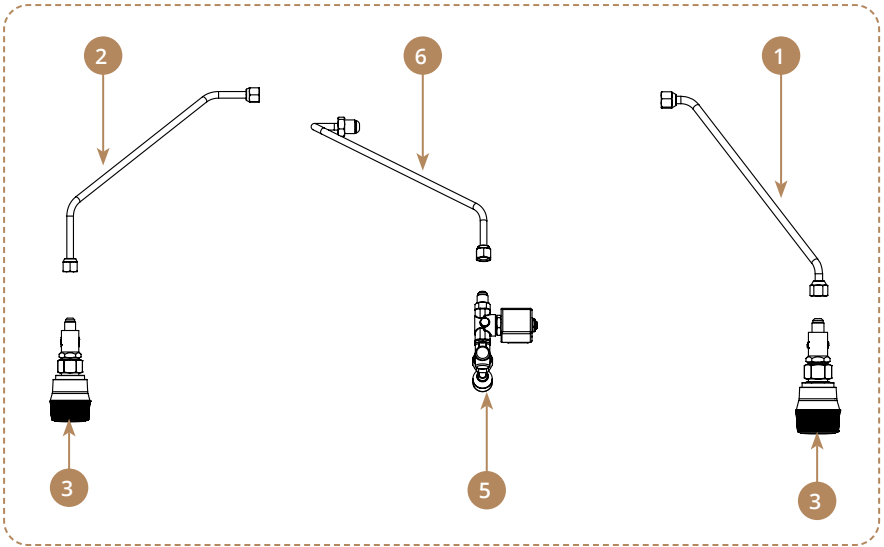

► EXPLODED VIEWS - HYDRAULIC PARTS

· EX3 2Gr (Standard)

► EXPLODED VIEWS - HYDRAULIC PARTS

· EX3 2Gr (Standard)

POS.	Part No.	Description
1	see separate drawing	Assy_Motor_Pump_Crem_230V
2	60000065	Manometer_D60_2.5Bar
3	60000066	Manometer_D60_16Bar
4	60000050	Manometer_D60_16-2.5Bar
5	35110530	Tube_Manometer
6	35110016	Boiler_Inlet_Tube_2GR
7	15200100	Assy_Water_Splitter
8	see separate drawing	Boiler_2Gr
9	see separate drawing	Manifold System
10	35110008	Water_Tap_Tube_2GR
11	see separate drawing	Water_Tap
12	35110004	Group_Inlet_Tube_LH_2GR
12.1	35110004TA	Group_Inlet_Tube_LH_2GR_TA
13	35110020	Group_Return_Tube_LH_2GR
13.1	35110020TA	Group_Return_Tube_LH_2GR_TA
14	35110021	Group_Return_Tube_RH_2GR
14.1	35110021TA	Group_Return_Tube_RH_2GR_TA
15	see separate drawing	Assy_Brewing_Group_Espresso
16	35110001	Group_Inlet_Tube_RH_2GR
16.1	35110001TA	Group_Inlet_Tube_RH_2GR_TA
17	see separate drawing	Steam_Tap
18	35110111	Steam_Tap_Tube_RH_2GR
19	35110117	Pressure_Switch_Tube_2GR

► EXPLODED VIEWS - HYDRAULIC PARTS

· EX3 2Gr (Steam Optionals)

► EXPLODED VIEWS - HYDRAULIC PARTS

· EX3 2Gr (Steam Optionals)

POS.	Part No.	Description
1	35110111	Steam_Tap_Tube_RH_2GR
2	36110110	Steam_Tap_Tube_LH_2GR
4	see separate drawing	Rotary_Steam_Tap
5	see separate drawing	Automatic_Hot_Water_Tap
6	36110007	Water_Auto_Tap_Tube_2GR
7	36110093	Steam_Lever_Tap_Tube_RH_2GR
8	36110092	Steam_Lever_Tap_Tube_LH_2GR
9	see separate drawing	Lever_Steam_Tap