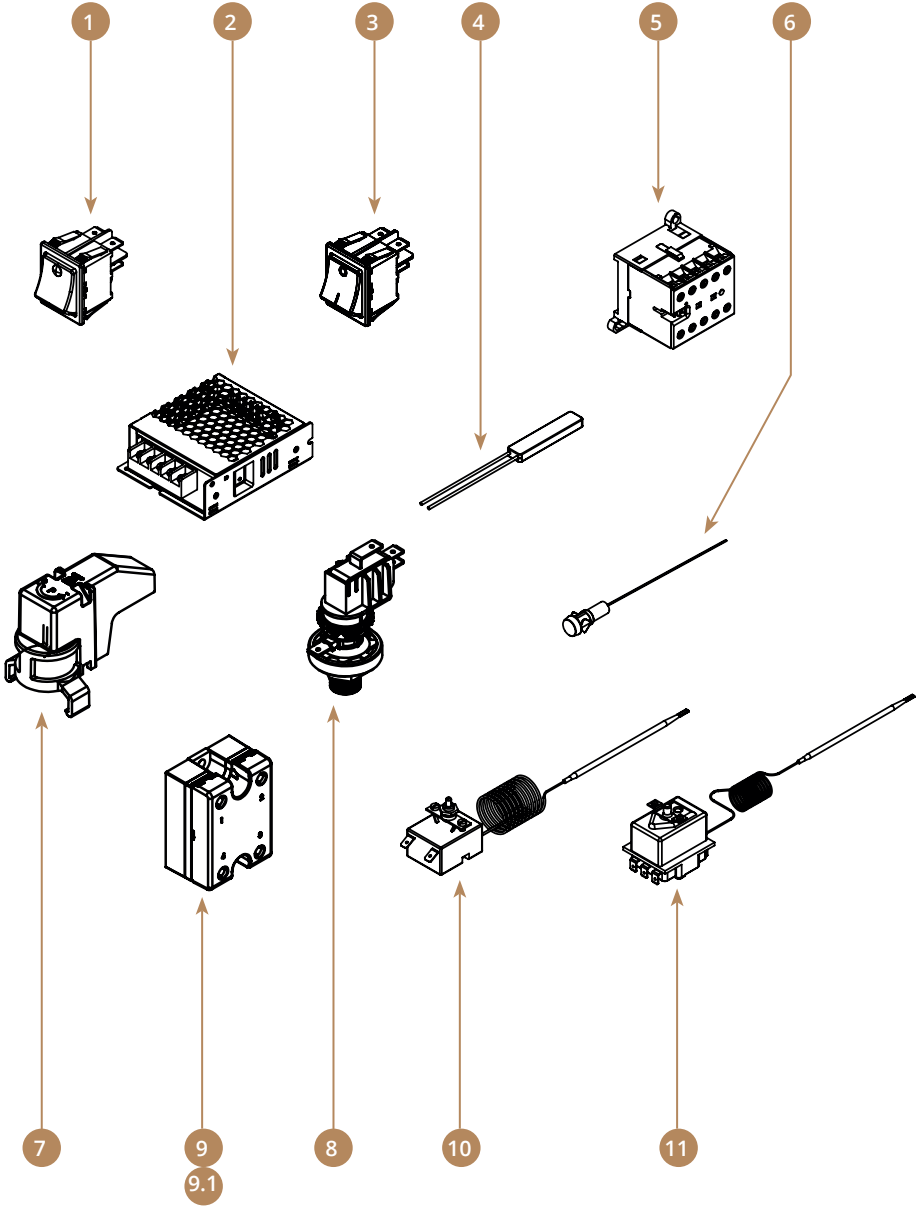

► EXPLODED VIEWS - ROTARY HOT WATER TAP

► EXPLODED VIEWS - ROTARY HOT WATER TAP

POS.	Part No.	Description
1	40000002	Rotary_Knob_Cover
2	30370110	Pin_Knob_Water_Steam
3	25097960	Nut_Slotted_M6
4	25012521	Washer_M6
5	40000011BK	Rotary_Tap_Knob_Black
5.1	40000011WH	Rotary_Tap_Knob_White
6	15000342	Classic_Tap_w/o_Wand_V2
7	30370080	Assy_Water_Pipe_High_Group
8	30000050	Complete_Aereator_Spout_Wand_Tap
9	15000351	Water_Classic_Tap_V2
10	30370076	Spring_Steam_Water_Pipes
11	50010080	Gasket_PTFEG318M
12	25000012	Steam_Washer
13	40000135	Rot_Tap_Wood_Knob_Plug_Cpt
14	40000130OK	Rotary_Tap_Wood_Cpt_Knob_Oak
14.1	40000130WN	Rotary_Tap_Wood_Cpt_Knob_Walnut

► EXPLODED VIEWS - LEVER STEAM TAP

► EXPLODED VIEWS - LEVER STEAM TAP

POS.	Part No.	Description
1	40000064BK	Lever_Tap_Knob_Black
1.1	40000064WH	Lever_Tap_Knob_White
2	21003042	Lever_Tap_Trim
3	1264522	Inner_Cover_Steam_Lever
4	25000012	Steam_Washer
5	30370076	Spring_Steam_Water_Pipes
6	50010080	Gasket_G3/8M
7	25000012	Steam_Washer
8	30370195	Nozzle steam Tap 3 Hole
8.1	30370180	Nozzle steam Tap 4 Hole
9	35010061	Steam_Wand_3H
10	15000422	Steam_Tap_Assembly_Basic
11	40000140	Lever_Tap_Wood_Cpt_Knob

► EXPLODED VIEWS - AUTOMATIC HOT WATER TAP

► EXPLODED VIEWS - AUTOMATIC HOT WATER TAP

POS.	Part No.	Description
1	35010056	Assy_Water_Pipe_High_Group
2	50010080	Gasket_G3I8M
3	30370077	Spring_Pipe
4	30370076	Spring_Steam_Water_Pipes
5	30000236	Male_Adapter_Water_Pipe
6	30100010	Nut_G1I4
7	60000100N	Solenoid_Valve_2W_220V
8	30000510	Fitting_G1I4MxG1I4M
9	30000050	Complete_Aereator_Spout_Wand_Tap

► EXPLODED VIEWS - ELECTRIC COMPONENTS

► EXPLODED VIEWS - ELECTRIC COMPONENTS

POS.	Part No.	Description
1	60900035	Switch_Red
2	1660160	Power_Supply_LED
3	60900043	Switch_Black
4	60901007	Module_3_LEDS_Lighting_12V
5	60800001	Mini_Contactor_4P
6	60901001	Pilot_Light
7	1264357	Cap_For_Pressure_Switch
8	60000008	Presostat
9	60800100	SSR 90-220V
9.1	60800101	SSR_4_32V
10	10200141	1-Pole_Thermal_Cut-out
11	10200150	3-Pole_Thermal_Cut-out