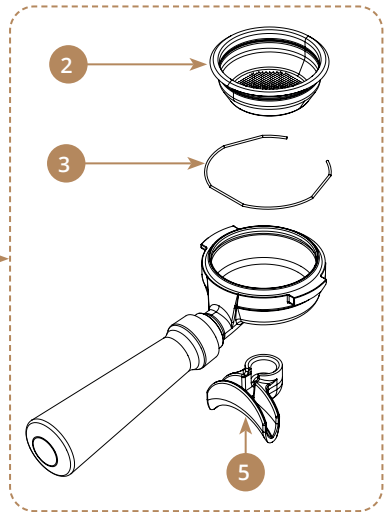

► EXPLODED VIEWS - PORTAFILTER

► EXPLODED VIEWS - PORTAFILTER

POS.	Part No.	Description
1A	75000031	Filter_1Cup7Gr
1B	75000037	Filter_1Cup6.5Gr
1C	75000059	Filter_1Cup6Gr
2	75000041	Filter_2Cup14Gr
3	75000120	Filter_Spring
4	75000050	Spout_1Cup
5	75000060	Spout_2Cup
6	75001514	Complete_Portafilter_1cup_Black
6.1	75001514WH	Complete_Portafilter_1cup_White
7	75002514	Complete_Portafilter_2cup_Black
7.1	75002514WH	Complete_Portafilter_2cup_White
8	75001516OK	Cpt_Portafilter_1cup_Wood_Oak
8.1	75001516WN	Cpt_Portafilter_1cup_Wood_Walnut
9	75002516OK	Cpt_Portafilter_2cup_Wood_Oak
9.1	75002516WN	Cpt_Portafilter_2cup_Wood_Walnut
10	75000020	Filter_Blind_Metal
11	1104171	Espresso_Cleaning_Tablets