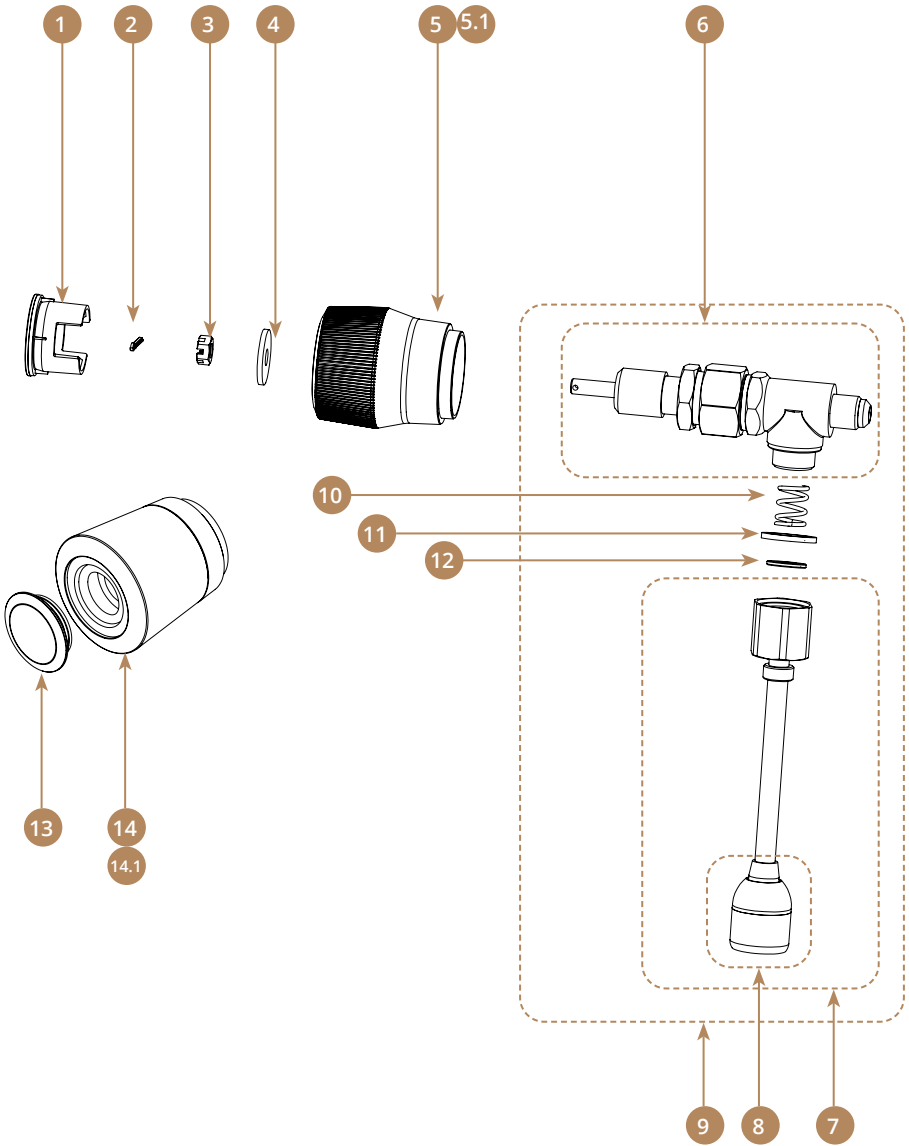

► EXPLODED VIEWS - ROTARY HOT WATER TAP

► EXPLODED VIEWS - ROTARY HOT WATER TAP

POS.	Part No.	Description
1	40000002	Rotary_Knob_Cover
2	30370110	Pin_Knob_Water_Steam
3	25097960	Nut_Slotted_M6
4	25012521	Washer_M6
5	40000011BK	Rotary_Tap_Knob_Black
5.1	40000011WH	Rotary_Tap_Knob_White
6	15000342	Classic_Tap_w/o_Wand_V2
7	30370080	Assy_Water_Pipe_High_Group
8	30000050	Complete_Aereator_Spout_Wand_Tap
9	15000351	Water_Classic_Tap_V2
10	30370076	Spring_Steam_Water_Pipes
11	50010080	Gasket_PTFEG318M
12	25000012	Steam_Washer
13	40000135	Rot_Tap_Wood_Knob_Plug_Cpt
14	40000130OK	Rotary_Tap_Wood_Cpt_Knob_Oak
14.1	40000130WN	Rotary_Tap_Wood_Cpt_Knob_Walnut