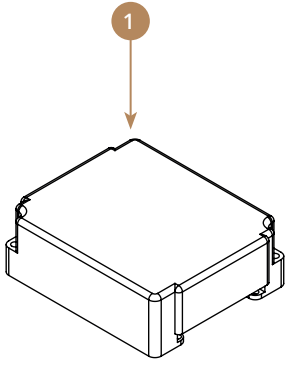

► EXPLODED VIEWS - ELECTRONICS

3

5 5.1 5.2

4

6

► EXPLODED VIEWS - ELECTRONICS

POS.	Part No.	Description
1	60100410	Switchboard_3d5_XLC
2	60100407	Switchboard_3d5_LUX_FR
3	60101501	Keypad_STD
4	60101502	Keypad_Counter
5	30100038	L.600mm Touch Pad Cable
5.1	30100039	L.800mm Touch Pad Cable
5.2	30100036	L.1100mm Touch Pad Cable
6	60100260	Flat_Cable_300mm