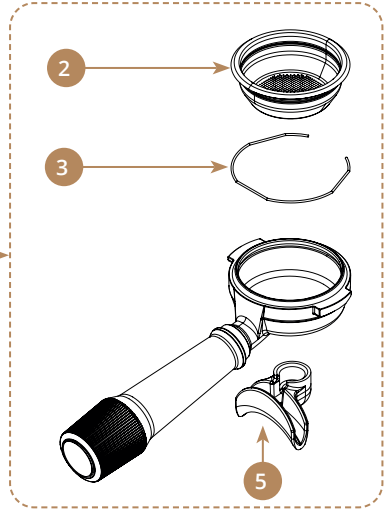

► EXPLODED VIEWS - PORTAFILTER

► EXPLODED VIEWS - PORTAFILTER

POS.	Part No.	Description
1A	75000031	Filter_1Cup7Gr
1B	75000037	Filter_1Cup6.5Gr
1C	75000059	Filter_1Cup6Gr
2	75000041	Filter_2Cup14Gr
3	75000120	Filter_Spring
4	75000050	Spout_1Cup
5	75000060	Spout_2Cup
6	75001514	Complete_Portafilter_1cup_Black
6.1	75001514WH	Complete_Portafilter_1cup_White
7	75002514	Complete_Portafilter_2cup_Black
7.1	75002514WH	Complete_Portafilter_2cup_White
8	75001516OK	Cpt_Portafilter_1cup_Wood_Oak
8.1	75001516WN	Cpt_Portafilter_1cup_Wood_Walnut
9	75002516OK	Cpt_Portafilter_2cup_Wood_Oak
9.1	75002516WN	Cpt_Portafilter_2cup_Wood_Walnut
10	75000020	Filter_Blind_Metal
11	1104171	Espresso_Cleaning_Tablets