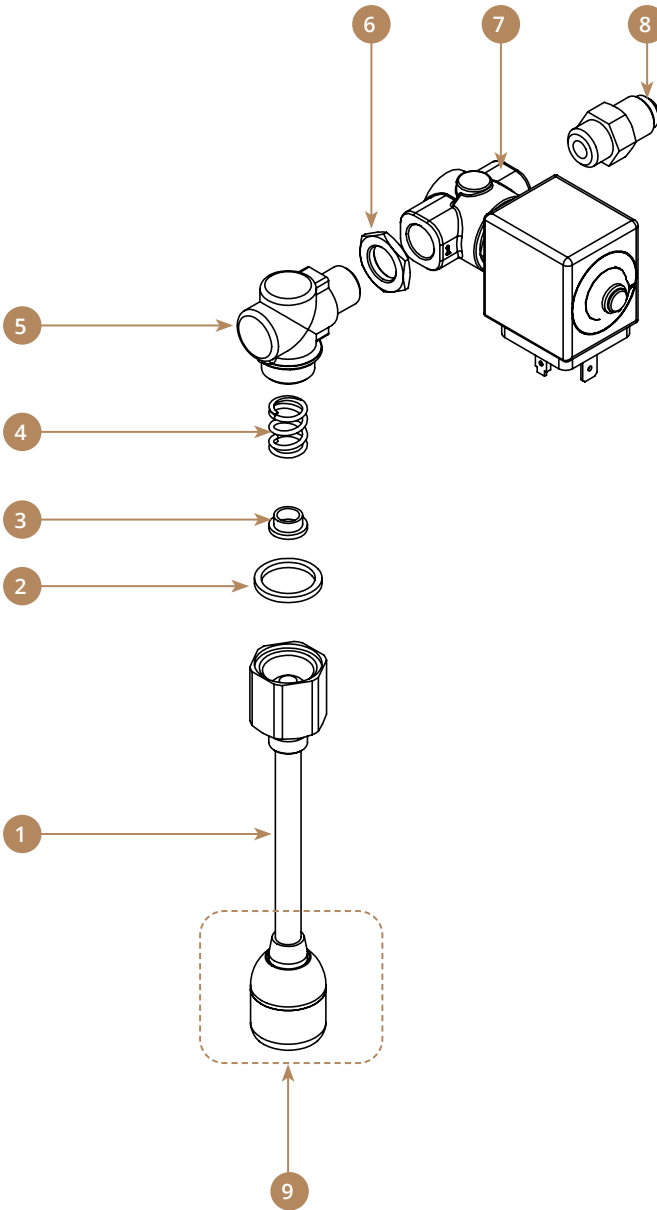

► EXPLODED VIEWS - AUTOMATIC HOT WATER TAP

► EXPLODED VIEWS - AUTOMATIC HOT WATER TAP

POS.	Part No.	Description
1	35010056	Assy_Water_Pipe_High_Group
2	50010080	Gasket_G3I8M
3	30370077	Spring_Pipe
4	30370076	Spring_Steam_Water_Pipes
5	30000236	Male_Adapter_Water_Pipe
6	30100010	Nut_G1I4
7	60000100N	Solenoid_Valve_2W_220V
8	30000510	Fitting_G1I4MxG1I4M
9	30000050	Complete_Aereator_Spout_Wand_Tap