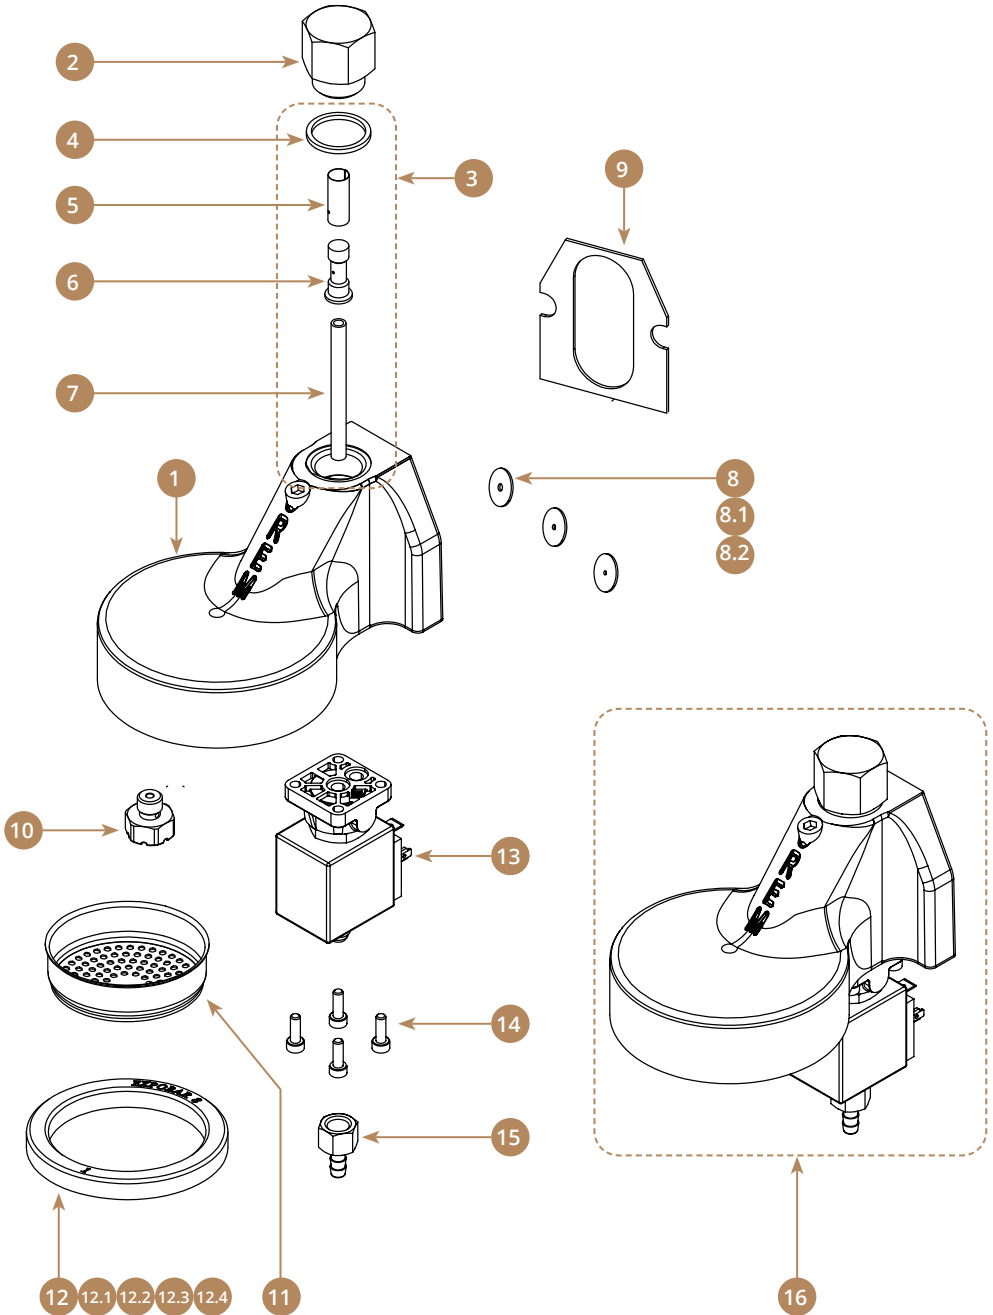

► EXPLODED VIEWS - GROUP

► EXPLODED VIEWS - GROUP

POS.	Part No.	Description
1	30200010	Brewing_Group_Body_Espresso
2	30200035	Fitting_Plug
3	ESC50001	Kit_Group_Head_Injector
4	50010040	Gasket_Group_Head
5	70000009	Tubular_Filter
6	30200061	Injector_Tubular_Filter_0.75mm
7	30200026	Tube_Injector_Filter
8	50020000	Hot_Water_Reducto_Espresso 3.5
8.1	50020020	Hot_Water_Reducto_Espresso 2.5
8.2	50020010	Hot_Water_Reducto_Espresso 2
9	50000010	Green_Body_Flat_Group_Joint
10	30200040	Difusser_Brewing_Group_Espresso
11	75000010	Shower_Brewing_Group_Espresso
12	75000081	8mm_Group_Head_Gasket
12.1	75000083	8.5mm_Group_Head_Gasket
12.2	75000085	9mm_Group_Head_Gasket
12.3	75000090	Extra_Seal_For_Gasket_0.5mm
12.4	75000095	Extra_Seal_For_Gasket_1mm
13	60000156	ELV_3Way_Base_230V
14	25091210	Screw_Allen_M4×12
15	30700000	Barb_Fitting_Tube_6
16	15000052	Assy_Brewing_Group_230V