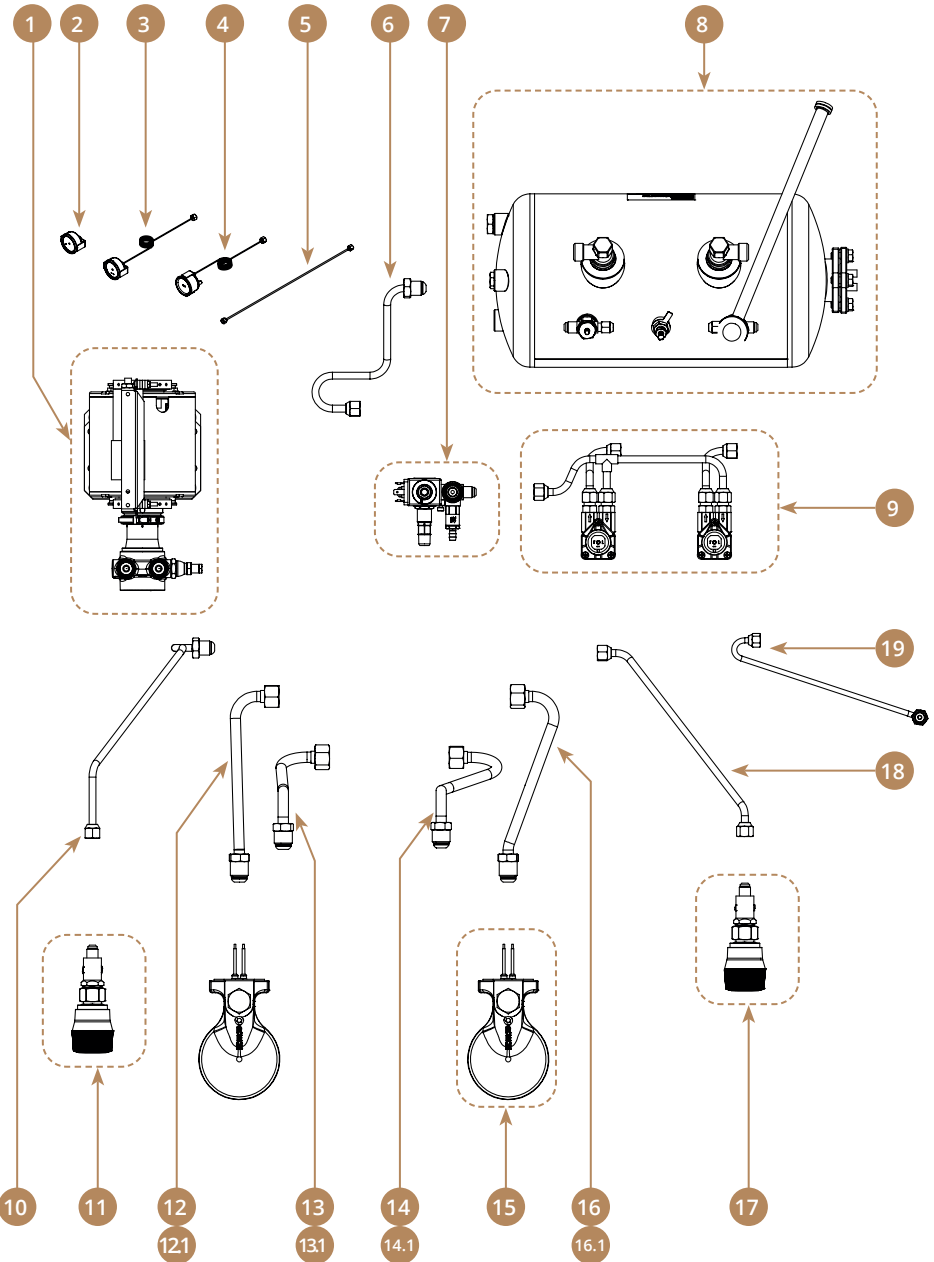

► EXPLODED VIEWS - HYDRAULIC PARTS

· EX3 2Gr (Standard)

► EXPLODED VIEWS - HYDRAULIC PARTS

· EX3 2Gr (Standard)

POS.	Part No.	Description
1	see separate drawing	Assy_Motor_Pump_Crem_230V
2	60000065	Manometer_D60_2.5Bar
3	60000066	Manometer_D60_16Bar
4	60000050	Manometer_D60_16-2.5Bar
5	35110530	Tube_Manometer
6	35110016	Boiler_Inlet_Tube_2GR
7	15200100	Assy_Water_Splitter
8	see separate drawing	Boiler_2Gr
9	see separate drawing	Manifold System
10	35110008	Water_Tap_Tube_2GR
11	see separate drawing	Water_Tap
12	35110004	Group_Inlet_Tube_LH_2GR
12.1	35110004TA	Group_Inlet_Tube_LH_2GR_TA
13	35110020	Group_Return_Tube_LH_2GR
13.1	35110020TA	Group_Return_Tube_LH_2GR_TA
14	35110021	Group_Return_Tube_RH_2GR
14.1	35110021TA	Group_Return_Tube_RH_2GR_TA
15	see separate drawing	Assy_Brewing_Group_Espresso
16	35110001	Group_Inlet_Tube_RH_2GR
16.1	35110001TA	Group_Inlet_Tube_RH_2GR_TA
17	see separate drawing	Steam_Tap
18	35110111	Steam_Tap_Tube_RH_2GR
19	35110117	Pressure_Switch_Tube_2GR

► EXPLODED VIEWS - PUMP

► EXPLODED VIEWS - PUMP

POS.	Part No.	Description
1	35900020	Hose_30cm
2	35900180	Hose_180cm
3	30000240	Fitting_Inlet_Pump
4	70000009	Tubular_Filter
5	30100100	Filter_Holder_Inlet
6	60000016	Motor_Crem_230V
7	50100030	Set_Silentblock
8	30000019	Cardan_Joint_Pump
9	60000030	Pump_Rotary_Vane
10	30000112	4W_Fitting_2G3I8MxG1I4MxG1I8M
11	30000315	Plug_G1I8F