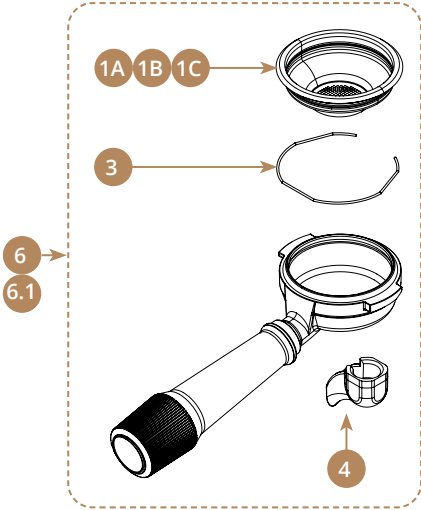

► EXPLODED VIEWS - PORTAFILTER

► EXPLODED VIEWS - PORTAFILTER

POS.	Part No.	Description
1A	75000031	Filter_1Cup7Gr
1B	75000037	Filter_1Cup6.5Gr
1C	75000059	Filter_1Cup6Gr
2	75000041	Filter_2Cup14Gr
3	75000120	Filter_Spring
4	75000050	Spout_1Cup
5	75000060	Spout_2Cup
6	75001514	Complete_Portafilter_1cup_Black
6.1	75001514WH	Complete_Portafilter_1cup_White
7	75002514	Complete_Portafilter_2cup_Black
7.1	75002514WH	Complete_Portafilter_2cup_White
8	75001516OK	Cpt_Portafilter_1cup_Wood_Oak
8.1	75001516WN	Cpt_Portafilter_1cup_Wood_Walnut
9	75002516OK	Cpt_Portafilter_2cup_Wood_Oak
9.1	75002516WN	Cpt_Portafilter_2cup_Wood_Walnut
10	75000020	Filter_Blind_Metal
11	1104171	Espresso_Cleaning_Tablets