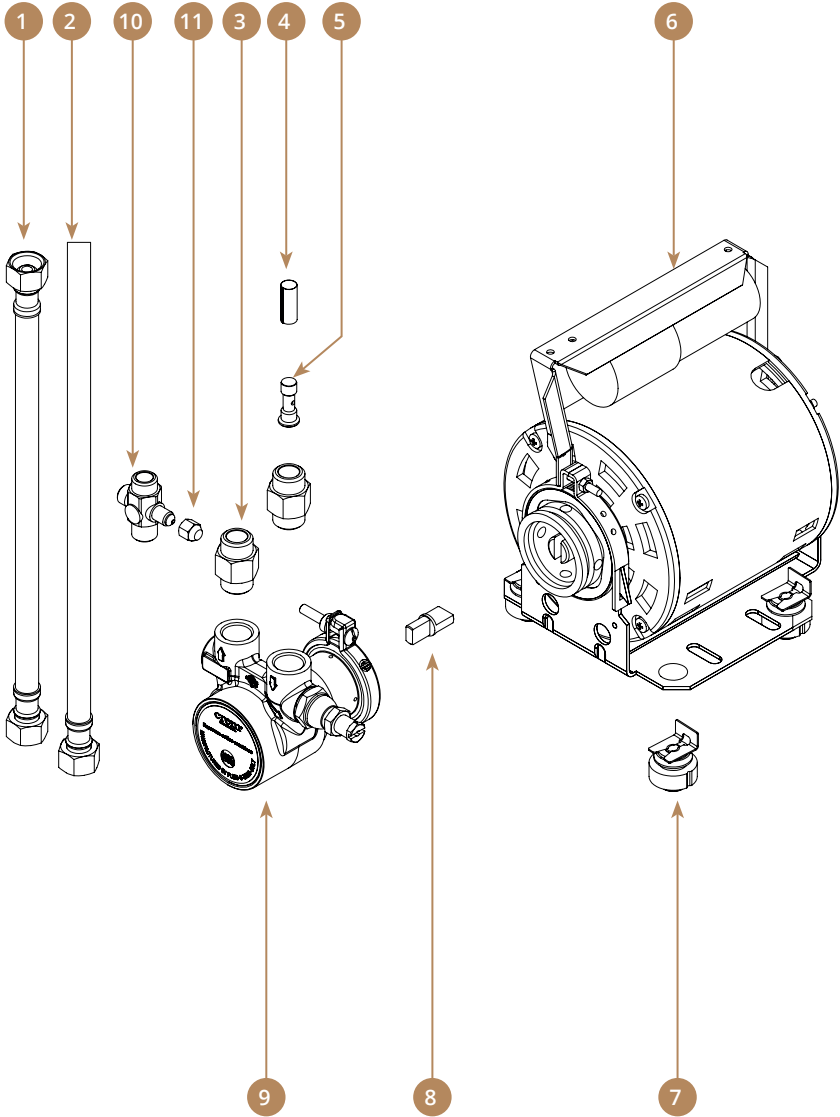

► EXPLODED VIEWS - HYDRAULIC PARTS

· EX3 2Gr (Steam Optionals)

► EXPLODED VIEWS - HYDRAULIC PARTS

· EX3 2Gr (Steam Optionals)

POS.	Part No.	Description
1	35110111	Steam_Tap_Tube_RH_2GR
2	36110110	Steam_Tap_Tube_LH_2GR
4	see separate drawing	Rotary_Steam_Tap
5	see separate drawing	Automatic_Hot_Water_Tap
6	36110007	Water_Auto_Tap_Tube_2GR
7	36110093	Steam_Lever_Tap_Tube_RH_2GR
8	36110092	Steam_Lever_Tap_Tube_LH_2GR
9	see separate drawing	Lever_Steam_Tap

► EXPLODED VIEWS - STEAM BOILER

· EX3 2Gr

► EXPLODED VIEWS - STEAM BOILER

· EX3 2Gr

POS.	Part No.	Description
1	30000100	Fitting_2W_3I8M_1I8Mx1I4M
2	30000315	Plug_1I8F
3	30000300	Blind_Plug_1/4M
4	65000210	Vacuum_Valve
5	30000110	Fitting_3W_3I8M_1I8Mx2*1I4M
6	60100040	Water_Level_Probe
7	25000003	Washer_Ground_Level_Probe
8	25679812	Washer_Serrated_Lock
9	30000200	Upper_Fitting_Elbow_H.Exchange_112
10	1560003	Safety_Valve_Protector
11	65000115	Safety_Valve
12	1364084	Safety_Hold_Washer
13	50010080	Gasket_3I8
14	15100022	Boiler_Maxi_2GR_3H
15	25012530	Flat_Washer_M8
16	25093320	Screw_Hex_M8x20
17	1364062	Clip EGO
18	50010030	Element_Gasket
19	38027000F	Element_3050W
20	30000220	Fitting_Inyector_H.Exchange_114
21	50010020	Gasket_1I4
22	30000210	Lower_Fitting_Elbow_H.Exchange_112
23	50010010	Gasket_1I2
24	25093350	Screw_Hex_M8x16
25	60100076	Temperature_Probe
26	30000003	G3I8xG1I4_Straight_Joint
27	50010050	Gasket_3I8_Water_Inlet

► EXPLODED VIEWS - PUMP

► EXPLODED VIEWS - PUMP

POS.	Part No.	Description
1	35900020	Hose_30cm
2	35900180	Hose_180cm
3	30000240	Fitting_Inlet_Pump
4	70000009	Tubular_Filter
5	30100100	Filter_Holder_Inlet
6	60000016	Motor_Crem_230V
7	50100030	Set_Silentblock
8	30000019	Cardan_Joint_Pump
9	60000030	Pump_Rotary_Vane
10	30000112	4W_Fitting_2G3I8MxG1I4MxG1I8M
11	30000315	Plug_G1I8F