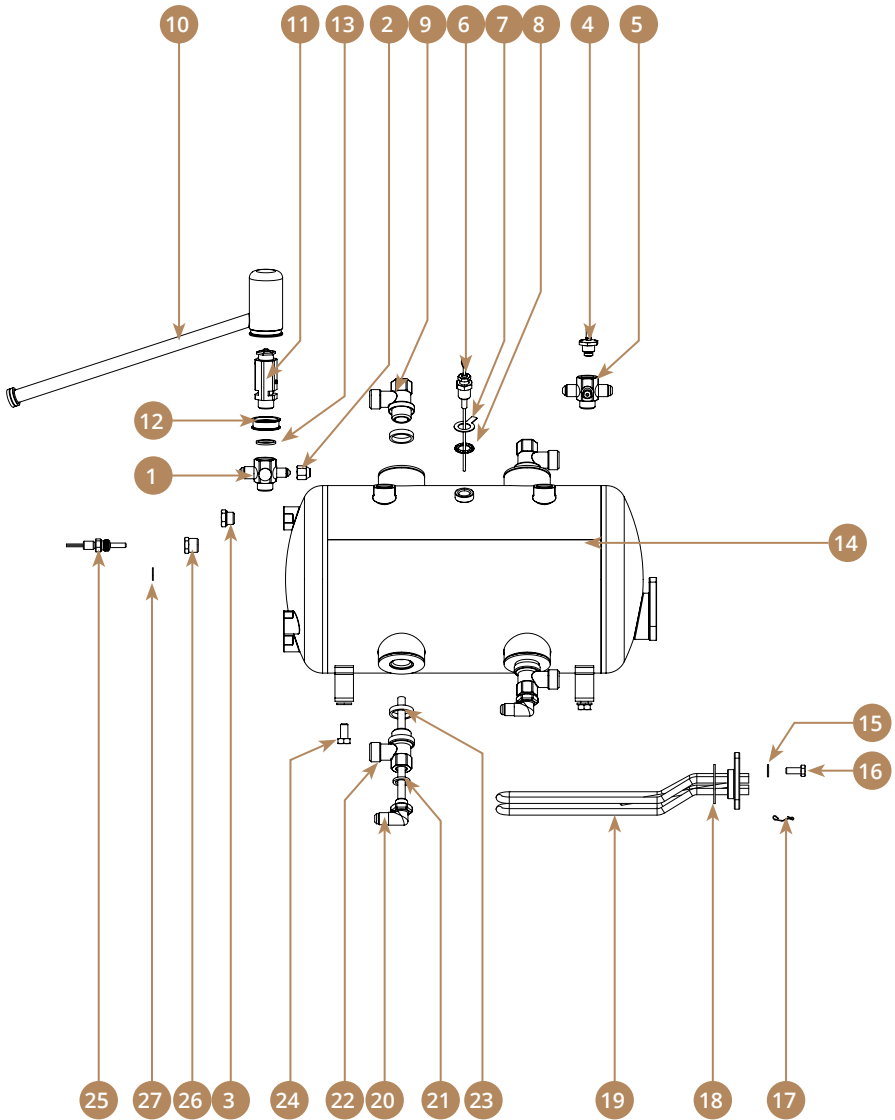

► EXPLODED VIEWS - HYDRAULIC PARTS

· EX3 2Gr (Steam Optionals)

► EXPLODED VIEWS - HYDRAULIC PARTS

· EX3 2Gr (Steam Optionals)

POS.	Part No.	Description
1	35110111	Steam_Tap_Tube_RH_2GR
2	36110110	Steam_Tap_Tube_LH_2GR
4	see separate drawing	Rotary_Steam_Tap
5	see separate drawing	Automatic_Hot_Water_Tap
6	36110007	Water_Auto_Tap_Tube_2GR
7	36110093	Steam_Lever_Tap_Tube_RH_2GR
8	36110092	Steam_Lever_Tap_Tube_LH_2GR
9	see separate drawing	Lever_Steam_Tap

► EXPLODED VIEWS - STEAM BOILER

· EX3 2Gr

► EXPLODED VIEWS - STEAM BOILER

· EX3 2Gr

POS.	Part No.	Description
1	30000100	Fitting_2W_3I8M_1I8Mx1I4M
2	30000315	Plug_1I8F
3	30000300	Blind_Plug_1/4M
4	65000210	Vacuum_Valve
5	30000110	Fitting_3W_3I8M_1I8Mx2*1I4M
6	60100040	Water_Level_Probe
7	25000003	Washer_Ground_Level_Probe
8	25679812	Washer_Serrated_Lock
9	30000200	Upper_Fitting_Elbow_H.Exchange_112
10	1560003	Safety_Valve_Protector
11	65000115	Safety_Valve
12	1364084	Safety_Hold_Washer
13	50010080	Gasket_3I8
14	15100022	Boiler_Maxi_2GR_3H
15	25012530	Flat_Washer_M8
16	25093320	Screw_Hex_M8x20
17	1364062	Clip EGO
18	50010030	Element_Gasket
19	38027000F	Element_3050W
20	30000220	Fitting_Inyector_H.Exchange_114
21	50010020	Gasket_1I4
22	30000210	Lower_Fitting_Elbow_H.Exchange_112
23	50010010	Gasket_1I2
24	25093350	Screw_Hex_M8x16
25	60100076	Temperature_Probe
26	30000003	G3I8xG1I4_Straight_Joint
27	50010050	Gasket_3I8_Water_Inlet