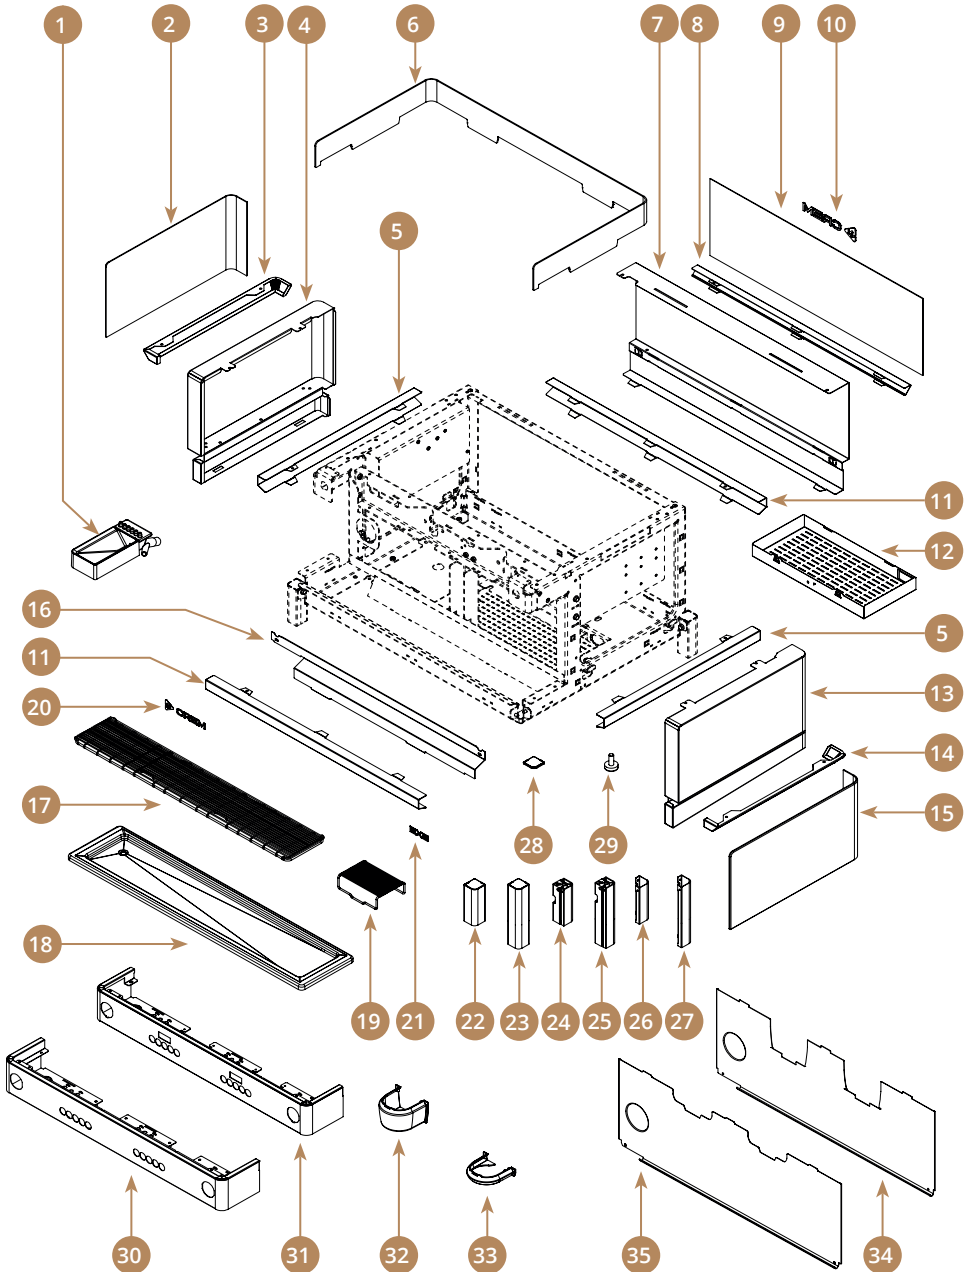

► EXPLODED VIEWS - HOUSING

· EX3 2Gr

► EXPLODED VIEWS - HOUSING

· EX3 2Gr

POS.	Part No.	Description
1	70001012	Assy_Drainage_EX3
2	21003070	Cover_Panel_Side_LH_Aluminum
2.1	21003071OK	Cover_Panel_Side_LH_Oak
2.2	21003071WN	Cover_Panel_Side_LH_Walnut
3	21003060BK	Side_Trim_LH_Black
3.1	21003060WH	Side_Trim_LH_White
3.2	21003060RD	Side_Trim_LH_Red
3.3	21003060YW	Side_Trim_LH_Yellow
3.4	21003060MT	Side_Trim_LH_Mint
4	15200000BK	Assy_Side_Panel_LH_Black
4.1	15200000WH	Assy_Side_Panel_LH_White
4.2	15200000RD	Assy_Side_Panel_LH_Red
4.3	15200000YW	Assy_Side_Panel_LH_Yellow
4.4	15200000MT	Assy_Side_Panel_LH_Mint
5	21003050BK	Side_Trim_LH-RH_Black
5.1	21003050WH	Side_Trim_LH-RH_White
5.2	21003050RD	Side_Trim_LH-RH_Red
5.3	21003050YW	Side_Trim_LH-RH_Yellow
5.4	21003050MT	Side_Trim_LH-RH_Mint
5.5	21003050SS	Side_Trim_LH-RH_SS
6	21023020	Cup_Tray_Fence_2GR
7	21025003BK	Back_Panel_2GR_Black
7.1	21025003WH	Back_Panel_2GR_White
7.2	21025003RD	Back_Panel_2GR_Red
7.3	21025003YW	Back_Panel_2GR_Yellow
7.4	21025003MT	Back_Panel_2GR_Mint
8	21023030BK	Trim_Back_2GR_Black
8.1	21023030WH	Trim_Back_2GR_White
8.2	21023030RD	Trim_Back_2GR_Red
8.3	21023030YW	Trim_Back_2GR_Yellow
8.4	21023030MT	Trim_Back_2GR_Mint
9	21023040	Cover_Panel_Back_2GR_Aluminum
9.1	21023041OK	Cover_Panel_Back_2GR_Oak
9.2	21023041WN	Cover_Panel_Back_2GR_Walnut