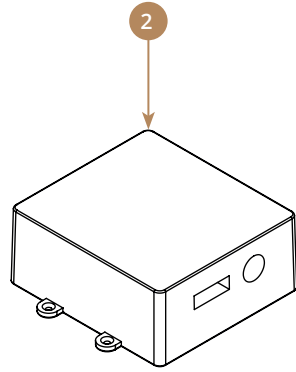

► EXPLODED VIEWS - ELECTRONICS

3

5 5.1 5.2

4

6

► EXPLODED VIEWS - ELECTRONICS

POS.	Part No.	Description
1	60100410	Switchboard_3d5_XLC
2	60100407	Switchboard_3d5_LUX_FR
3	60101501	Keypad_STD
4	60101502	Keypad_Counter
5	30100038	L.600mm Touch Pad Cable
5.1	30100039	L.800mm Touch Pad Cable
5.2	30100036	L.1100mm Touch Pad Cable
6	60100260	Flat_Cable_300mm