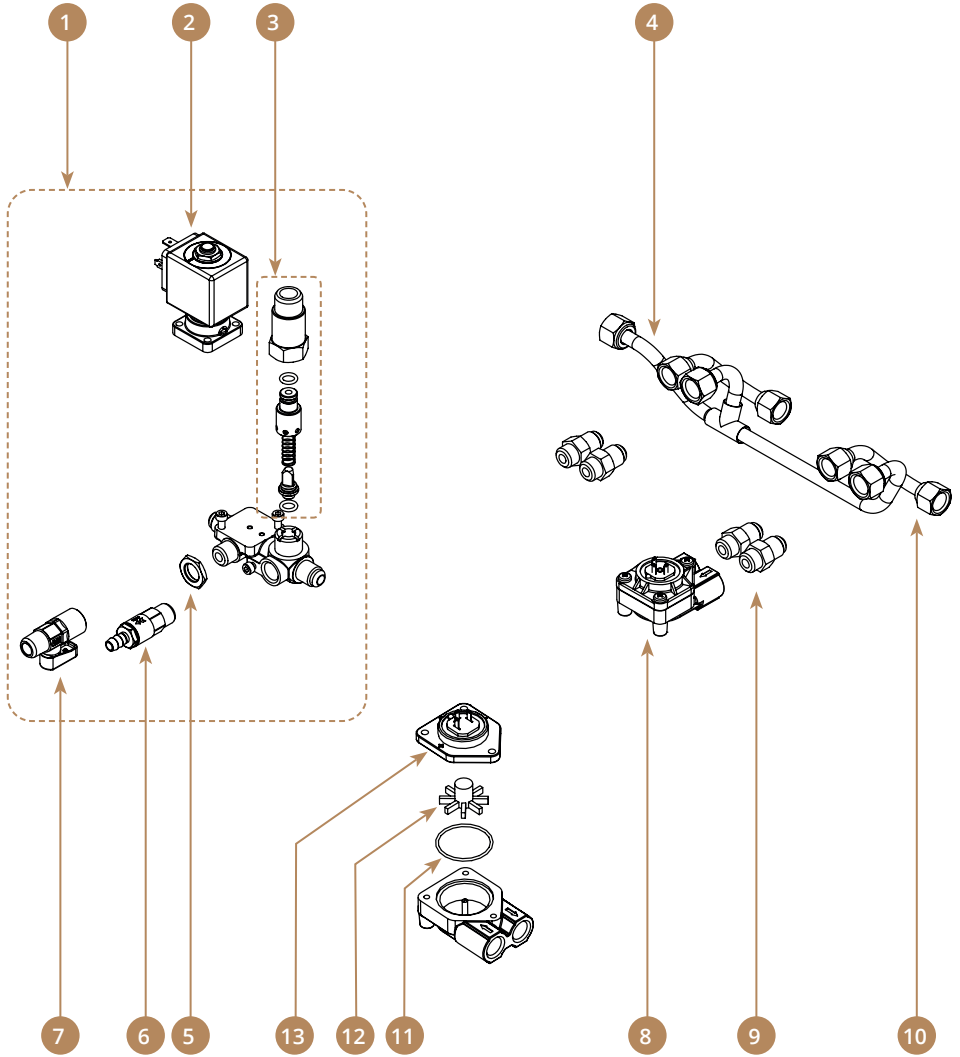

► EXPLODED VIEWS - MANIFOLD SYSTEMS

► EXPLODED VIEWS - MANIFOLD SYSTEMS

POS.	Part No.	Description
1	15200100	Assy_Water_Splitter
2	60000202	Solenoid_Valve_2W_Base
3	65000010	Non_Return_Valve
4	35110462	Manifold_Tube_2GR
5	30100010	Nut_G1I4
6	65000021	Expansion_Valve
7	15000313	Tap_Drainage
8	60100045	Flowmeter_Complete
9	30000510	Fitting_G1I4MxG1I4M
10	35110050	Output_Flowmeter_Std_2GR
11	60102020	O-ring_Flowmeter
12	60102010	Flowmeter_Catspaw
13	60102040	Flowmeter_Lid