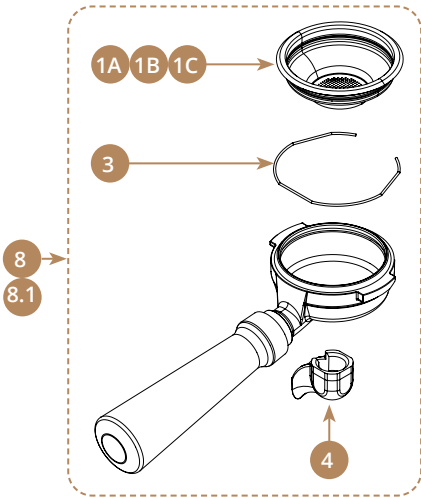

► EXPLODED VIEWS - PORTAFILTER

► EXPLODED VIEWS - PORTAFILTER

POS.	Part No.	Description
1A	75000031	Filter_1Cup7Gr
1B	75000037	Filter_1Cup6.5Gr
1C	75000059	Filter_1Cup6Gr
2	75000041	Filter_2Cup14Gr
3	75000120	Filter_Spring
4	75000050	Spout_1Cup
5	75000060	Spout_2Cup
6	75001514	Complete_Portafilter_1cup_Black
6.1	75001514WH	Complete_Portafilter_1cup_White
7	75002514	Complete_Portafilter_2cup_Black
7.1	75002514WH	Complete_Portafilter_2cup_White
8	75001516OK	Cpt_Portafilter_1cup_Wood_Oak
8.1	75001516WN	Cpt_Portafilter_1cup_Wood_Walnut
9	75002516OK	Cpt_Portafilter_2cup_Wood_Oak
9.1	75002516WN	Cpt_Portafilter_2cup_Wood_Walnut
10	75000020	Filter_Blind_Metal
11	1104171	Espresso_Cleaning_Tablets