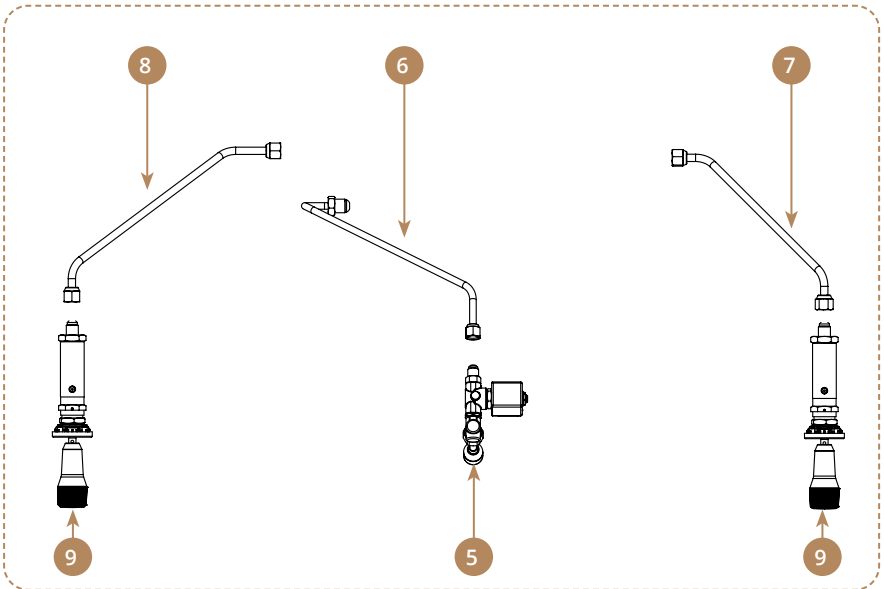

► EXPLODED VIEWS - HYDRAULIC PARTS

· EX3 2Gr (Standard)

► EXPLODED VIEWS - HYDRAULIC PARTS

· EX3 2Gr (Standard)

POS.	Part No.	Description
1	see separate drawing	Assy_Motor_Pump_Crem_230V
2	60000065	Manometer_D60_2.5Bar
3	60000066	Manometer_D60_16Bar
4	60000050	Manometer_D60_16-2.5Bar
5	35110530	Tube_Manometer
6	35110016	Boiler_Inlet_Tube_2GR
7	15200100	Assy_Water_Splitter
8	see separate drawing	Boiler_2Gr
9	see separate drawing	Manifold System
10	35110008	Water_Tap_Tube_2GR
11	see separate drawing	Water_Tap
12	35110004	Group_Inlet_Tube_LH_2GR
12.1	35110004TA	Group_Inlet_Tube_LH_2GR_TA
13	35110020	Group_Return_Tube_LH_2GR
13.1	35110020TA	Group_Return_Tube_LH_2GR_TA
14	35110021	Group_Return_Tube_RH_2GR
14.1	35110021TA	Group_Return_Tube_RH_2GR_TA
15	see separate drawing	Assy_Brewing_Group_Espresso
16	35110001	Group_Inlet_Tube_RH_2GR
16.1	35110001TA	Group_Inlet_Tube_RH_2GR_TA
17	see separate drawing	Steam_Tap
18	35110111	Steam_Tap_Tube_RH_2GR
19	35110117	Pressure_Switch_Tube_2GR

► EXPLODED VIEWS - HYDRAULIC PARTS

· EX3 2Gr (Steam Optionals)

► EXPLODED VIEWS - HYDRAULIC PARTS

· EX3 2Gr (Steam Optionals)

POS.	Part No.	Description
1	35110111	Steam_Tap_Tube_RH_2GR
2	36110110	Steam_Tap_Tube_LH_2GR
4	see separate drawing	Rotary_Steam_Tap
5	see separate drawing	Automatic_Hot_Water_Tap
6	36110007	Water_Auto_Tap_Tube_2GR
7	36110093	Steam_Lever_Tap_Tube_RH_2GR
8	36110092	Steam_Lever_Tap_Tube_LH_2GR
9	see separate drawing	Lever_Steam_Tap