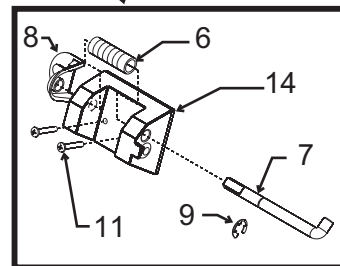

Bins, Condensers, and Accessories Service Parts

B222, B322, B330, B530, B842, B948

| Item Number | Part Number | Description | Item Number | Part Number | Description |
|-------------|-------------|-----------------------------|-------------|-------------|---|
| 1 | 02-2809-01 | Drain top | 17 | A38920-001 | Canopy, B222, B322 |
| 2 | 02-3108-01 | Drain fitting | | A38921-001 | Canopy, B330, B530 |
| 3 | 02-4193-01 | Drain gasket | | A38922-001 | Canopy, B842 |
| 4 | 02-4234-01 | Drain panel, SS only | | A38923-001 | Canopy, B948 |
| 5 | 02-0540-01 | Scoop | 18 | A38910-001 | Baffle, B222, B322 |
| 6 | 03-3876-01 | Spring* | | A38911-001 | Baffle, B330, B530 |
| 7 | 03-3874-01 | Hinge pin* | | A38912-001 | Baffle, B842 |
| 8 | 13-0946-01 | Hinge gasket | | A38913-001 | Baffle, B948 |
| 9 | 03-1539-12 | E clip* | 19 | 13-0943-02 | Gasket, 22" use 86" Gasket, 30" use 102" Gasket, 42" use 126" Gasket, 48" use 136" |
| 10 | 05-0586-01 | Elbow for drain | 20 | A38907-001 | Left cap - ss bin |
| 11 | 03-1403-71 | Screw, hinge to canopy | | A39240-001 | Left cap - plastic bin |
| 12 | 03-1418-30 | Screw, frame to canopy | 21 | A38908-001 | Right cap - ss bin |
| 13 | 02-4232-01 | Left hinge mount* | | A29241-001 | Right cap - plastic bin |
| 14 | 02-4233-01 | Right hinge mount* | 22 | A38977-001 | 22" back cap |
| 15 | A38914-021 | Door, B222, B322 | | A38978-001 | 30" back cap |
| | A38915-021 | Door, B330, B530 | | A38979-001 | 42" back cap |
| | A38916-021 | Door, B842 | | A38980-001 | 48" back cap |
| 15a | 13-0595-00 | B842 door gasket, use 27.5" | | | |
| | A38917-021 | Door, B948 | | | |
| 15b | 13-0595-00 | B948 door gasket, use 33.5" | | | |
| 15c | 02-4235-01 | Bumper, 22" and 30" only | | | |
| 16 | 02-4236-01 | Frame, B222, B322 | | | |
| | 02-4237-01 | Frame, B330, B530 | | | |
| | 02-4238-01 | Frame, B842 | | | |
| | 02-4239-01 | Frame, B948 | | | |

* Replacement of frame recommended when servicing hinge parts.

Order kit KLP7 for a set of 4 legs.