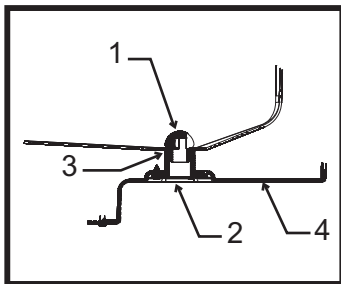

Bins, Condensers, and Accessories Service Parts

B222, B322, B330, B530, B842, B948

| Item Number | Part Number | Description | Item Number | Part Number | Description |
|-------------|-------------|-----------------------------|-------------|-------------|---|
| 1 | 02-2809-01 | Drain top | 17 | A38920-001 | Canopy, B222, B322 |
| 2 | 02-3108-01 | Drain fitting | | A38921-001 | Canopy, B330, B530 |
| 3 | 02-4193-01 | Drain gasket | | A38922-001 | Canopy, B842 |
| 4 | 02-4234-01 | Drain panel, SS only | | A38923-001 | Canopy, B948 |
| 5 | 02-0540-01 | Scoop | 18 | A38910-001 | Baffle, B222, B322 |
| 6 | 03-3876-01 | Spring* | | A38911-001 | Baffle, B330, B530 |
| 7 | 03-3874-01 | Hinge pin* | | A38912-001 | Baffle, B842 |
| 8 | 13-0946-01 | Hinge gasket | | A38913-001 | Baffle, B948 |
| 9 | 03-1539-12 | E clip* | 19 | 13-0943-02 | Gasket, 22" use 86" Gasket, 30" use 102" Gasket, 42" use 126" Gasket, 48" use 136" |
| 10 | 05-0586-01 | Elbow for drain | 20 | A38907-001 | Left cap - ss bin |
| 11 | 03-1403-71 | Screw, hinge to canopy | | A39240-001 | Left cap - plastic bin |
| 12 | 03-1418-30 | Screw, frame to canopy | 21 | A38908-001 | Right cap - ss bin |
| 13 | 02-4232-01 | Left hinge mount* | | A29241-001 | Right cap - plastic bin |
| 14 | 02-4233-01 | Right hinge mount* | 22 | A38977-001 | 22" back cap |
| 15 | A38914-021 | Door, B222, B322 | | A38978-001 | 30" back cap |
| | A38915-021 | Door, B330, B530 | | A38979-001 | 42" back cap |
| | A38916-021 | Door, B842 | | A38980-001 | 48" back cap |
| 15a | 13-0595-00 | B842 door gasket, use 27.5" | | | |
| | A38917-021 | Door, B948 | | | |
| 15b | 13-0595-00 | B948 door gasket, use 33.5" | | | |
| 15c | 02-4235-01 | Bumper, 22" and 30" only | | | |
| 16 | 02-4236-01 | Frame, B222, B322 | | | |
| | 02-4237-01 | Frame, B330, B530 | | | |
| | 02-4238-01 | Frame, B842 | | | |
| | 02-4239-01 | Frame, B948 | | | |

* Replacement of frame recommended when servicing hinge parts.

Order kit KLP7 for a set of 4 legs.