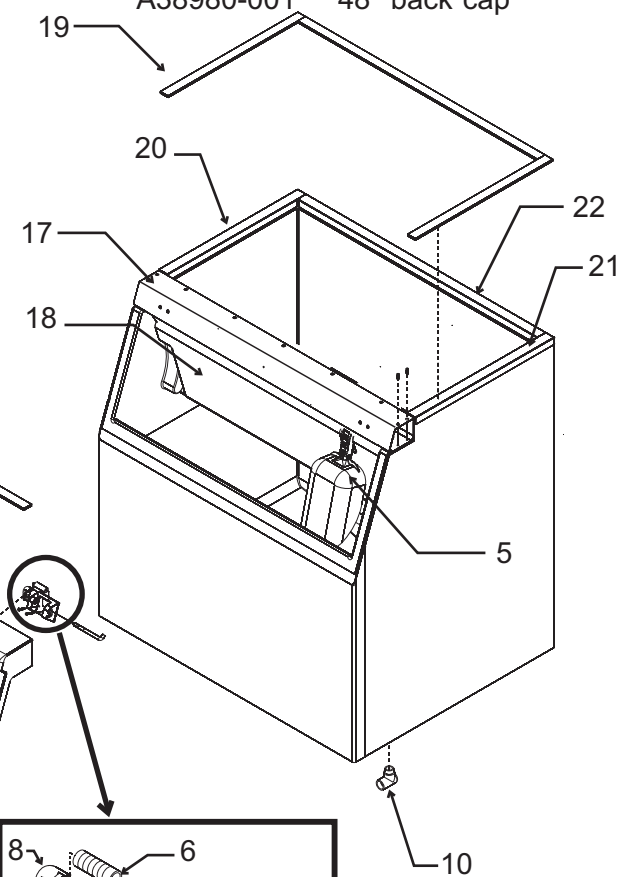

Bins, Condensers, and Accessories Service Parts

B222, B322, B330, B530, B842, B948

| Item Number | Part Number | Description | Item Number | Part Number | Description |
|-------------|-------------|-----------------------------|-------------|-------------|---|
| 1 | 02-2809-01 | Drain top | 17 | A38920-001 | Canopy, B222, B322 |
| 2 | 02-3108-01 | Drain fitting | | A38921-001 | Canopy, B330, B530 |
| 3 | 02-4193-01 | Drain gasket | | A38922-001 | Canopy, B842 |
| 4 | 02-4234-01 | Drain panel, SS only | | A38923-001 | Canopy, B948 |
| 5 | 02-0540-01 | Scoop | 18 | A38910-001 | Baffle, B222, B322 |
| 6 | 03-3876-01 | Spring* | | A38911-001 | Baffle, B330, B530 |
| 7 | 03-3874-01 | Hinge pin* | | A38912-001 | Baffle, B842 |
| 8 | 13-0946-01 | Hinge gasket | | A38913-001 | Baffle, B948 |
| 9 | 03-1539-12 | E clip* | 19 | 13-0943-02 | Gasket, 22" use 86" Gasket, 30" use 102" Gasket, 42" use 126" Gasket, 48" use 136" |
| 10 | 05-0586-01 | Elbow for drain | 20 | A38907-001 | Left cap - ss bin |
| 11 | 03-1403-71 | Screw, hinge to canopy | | A39240-001 | Left cap - plastic bin |
| 12 | 03-1418-30 | Screw, frame to canopy | 21 | A38908-001 | Right cap - ss bin |
| 13 | 02-4232-01 | Left hinge mount* | | A29241-001 | Right cap - plastic bin |
| 14 | 02-4233-01 | Right hinge mount* | 22 | A38977-001 | 22" back cap |
| 15 | A38914-021 | Door, B222, B322 | | A38978-001 | 30" back cap |
| | A38915-021 | Door, B330, B530 | | A38979-001 | 42" back cap |
| | A38916-021 | Door, B842 | | A38980-001 | 48" back cap |
| 15a | 13-0595-00 | B842 door gasket, use 27.5" | | | |
| | A38917-021 | Door, B948 | | | |
| 15b | 13-0595-00 | B948 door gasket, use 33.5" | | | |
| 15c | 02-4235-01 | Bumper, 22" and 30" only | | | |
| 16 | 02-4236-01 | Frame, B222, B322 | | | |
| | 02-4237-01 | Frame, B330, B530 | | | |
| | 02-4238-01 | Frame, B842 | | | |
| | 02-4239-01 | Frame, B948 | | | |

* Replacement of frame recommended when servicing hinge parts.

Order kit KLP7 for a set of 4 legs.