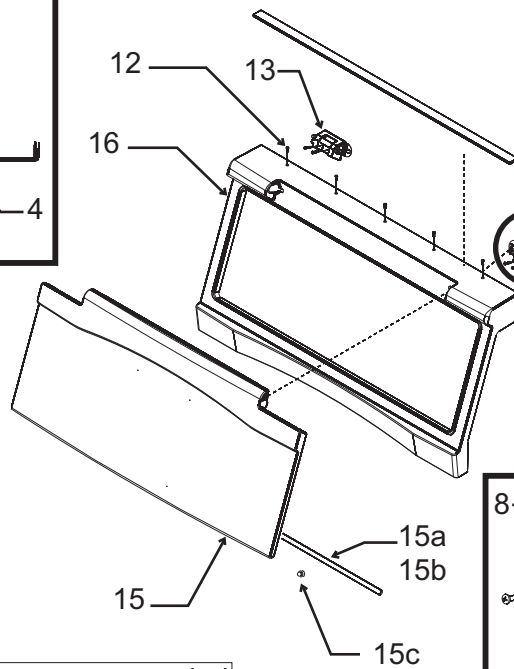

Bins, Condensers, and Accessories Service Parts

B222, B322, B330, B530, B842, B948

| Item Number | Part Number | Description | Item Number | Part Number | Description |
|-------------|-------------|-----------------------------|-------------|-------------|---|
| 1 | 02-2809-01 | Drain top | 17 | A38920-001 | Canopy, B222, B322 |
| 2 | 02-3108-01 | Drain fitting | | A38921-001 | Canopy, B330, B530 |
| 3 | 02-4193-01 | Drain gasket | | A38922-001 | Canopy, B842 |
| 4 | 02-4234-01 | Drain panel, SS only | | A38923-001 | Canopy, B948 |
| 5 | 02-0540-01 | Scoop | 18 | A38910-001 | Baffle, B222, B322 |
| 6 | 03-3876-01 | Spring* | | A38911-001 | Baffle, B330, B530 |
| 7 | 03-3874-01 | Hinge pin* | | A38912-001 | Baffle, B842 |
| 8 | 13-0946-01 | Hinge gasket | | A38913-001 | Baffle, B948 |
| 9 | 03-1539-12 | E clip* | 19 | 13-0943-02 | Gasket, 22" use 86" Gasket, 30" use 102" Gasket, 42" use 126" Gasket, 48" use 136" |
| 10 | 05-0586-01 | Elbow for drain | 20 | A38907-001 | Left cap - ss bin |
| 11 | 03-1403-71 | Screw, hinge to canopy | | A39240-001 | Left cap - plastic bin |
| 12 | 03-1418-30 | Screw, frame to canopy | 21 | A38908-001 | Right cap - ss bin |
| 13 | 02-4232-01 | Left hinge mount* | | A29241-001 | Right cap - plastic bin |
| 14 | 02-4233-01 | Right hinge mount* | 22 | A38977-001 | 22" back cap |
| 15 | A38914-021 | Door, B222, B322 | | A38978-001 | 30" back cap |
| | A38915-021 | Door, B330, B530 | | A38979-001 | 42" back cap |
| | A38916-021 | Door, B842 | | A38980-001 | 48" back cap |
| 15a | 13-0595-00 | B842 door gasket, use 27.5" | | | |
| | A38917-021 | Door, B948 | | | |
| 15b | 13-0595-00 | B948 door gasket, use 33.5" | | | |
| 15c | 02-4235-01 | Bumper, 22" and 30" only | | | |
| 16 | 02-4236-01 | Frame, B222, B322 | | | |
| | 02-4237-01 | Frame, B330, B530 | | | |
| | 02-4238-01 | Frame, B842 | | | |
| | 02-4239-01 | Frame, B948 | | | |

* Replacement of frame recommended when servicing hinge parts.

Order kit KLP7 for a set of 4 legs.