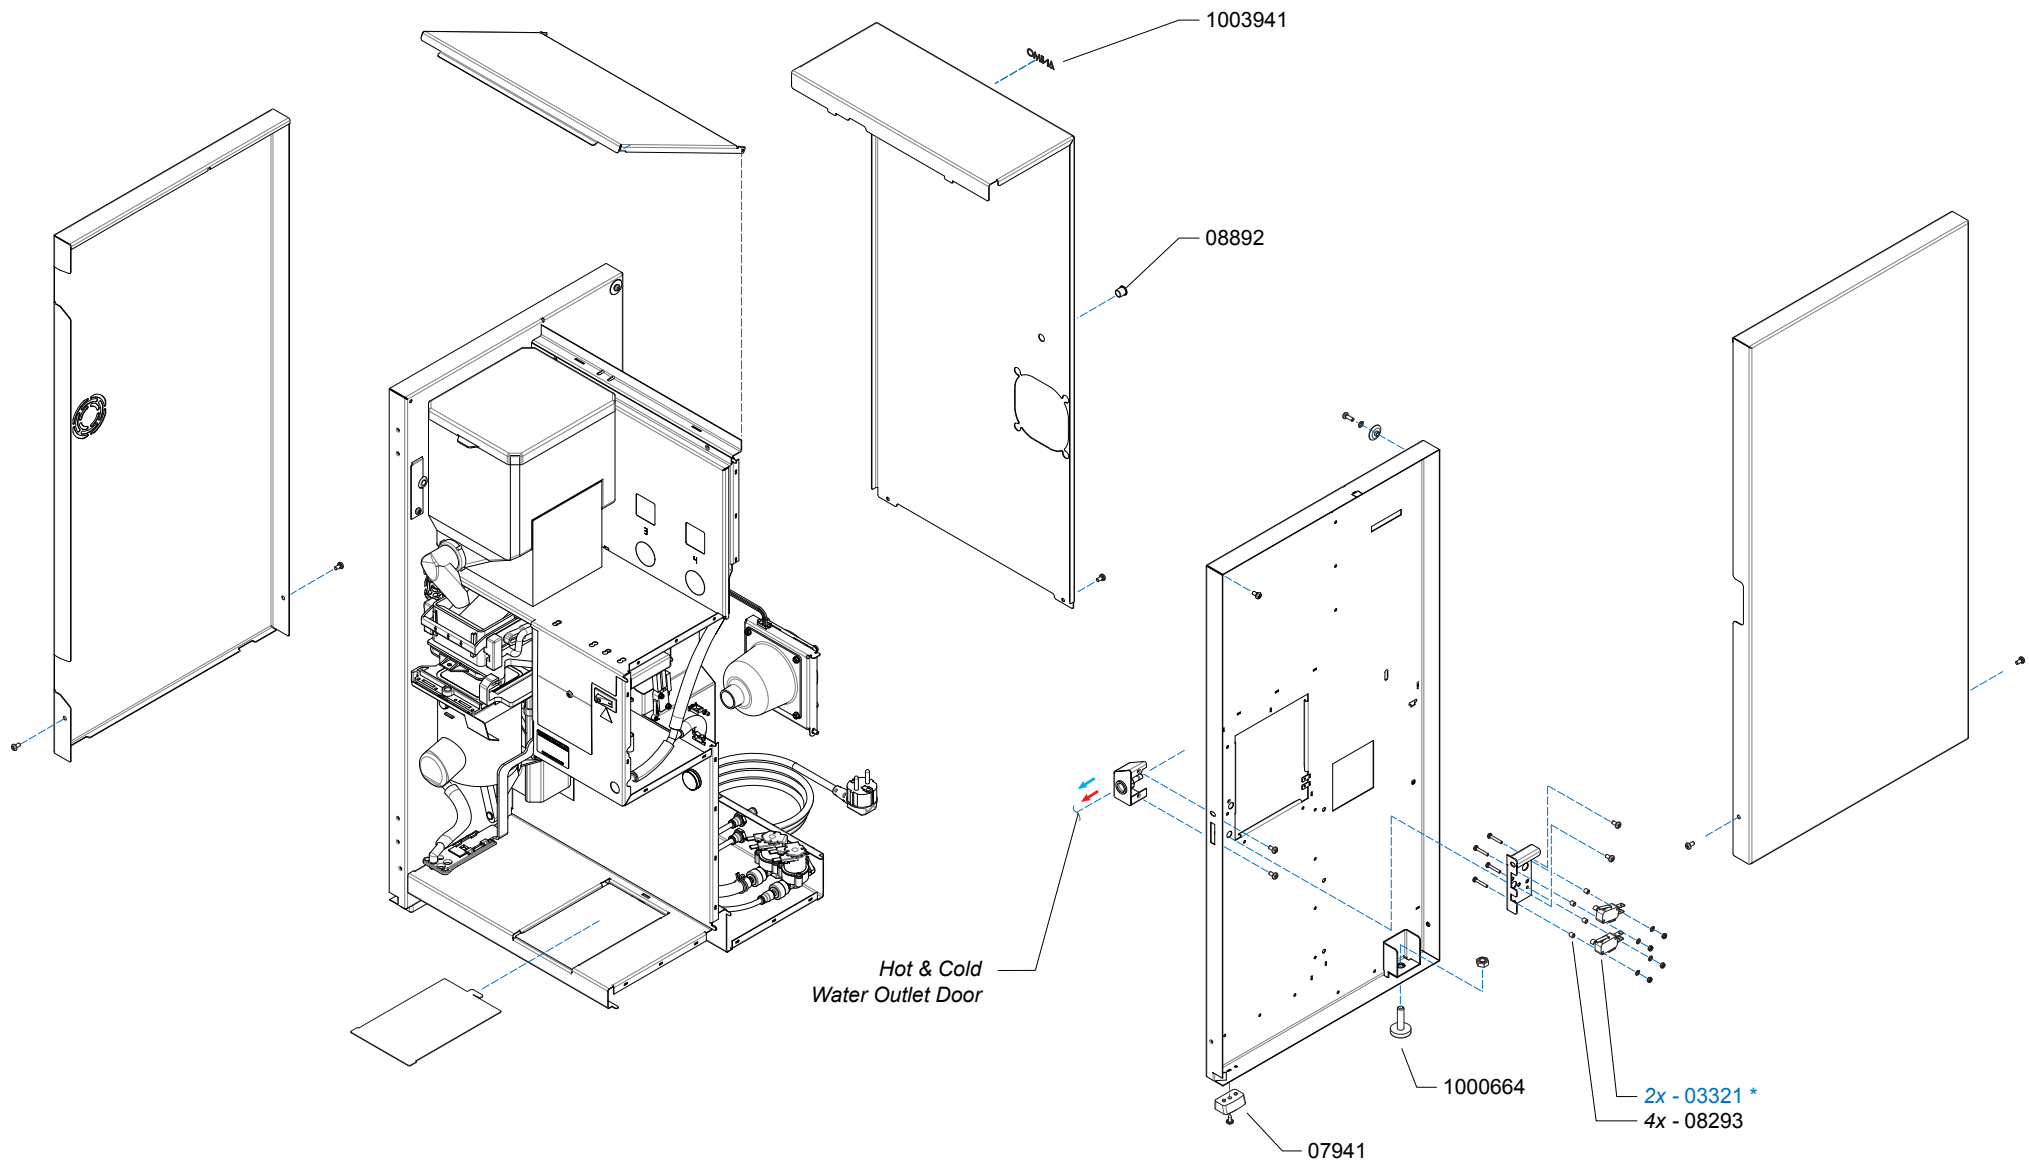

*Recommended Spare Part

Type : OPTIFRESH 1 H&C NG
Articulenumber : 1002179

From mach. nr. : 3V 19362
Date : 07 - 2012

Page : 2 - 12
Rev : 2

Rated voltage : 1N~ 220-240V 50-60Hz 2275W

Drawer : JK
Date : 26-11-12

Spare Parts Info

ANIMO

www.animo.eu