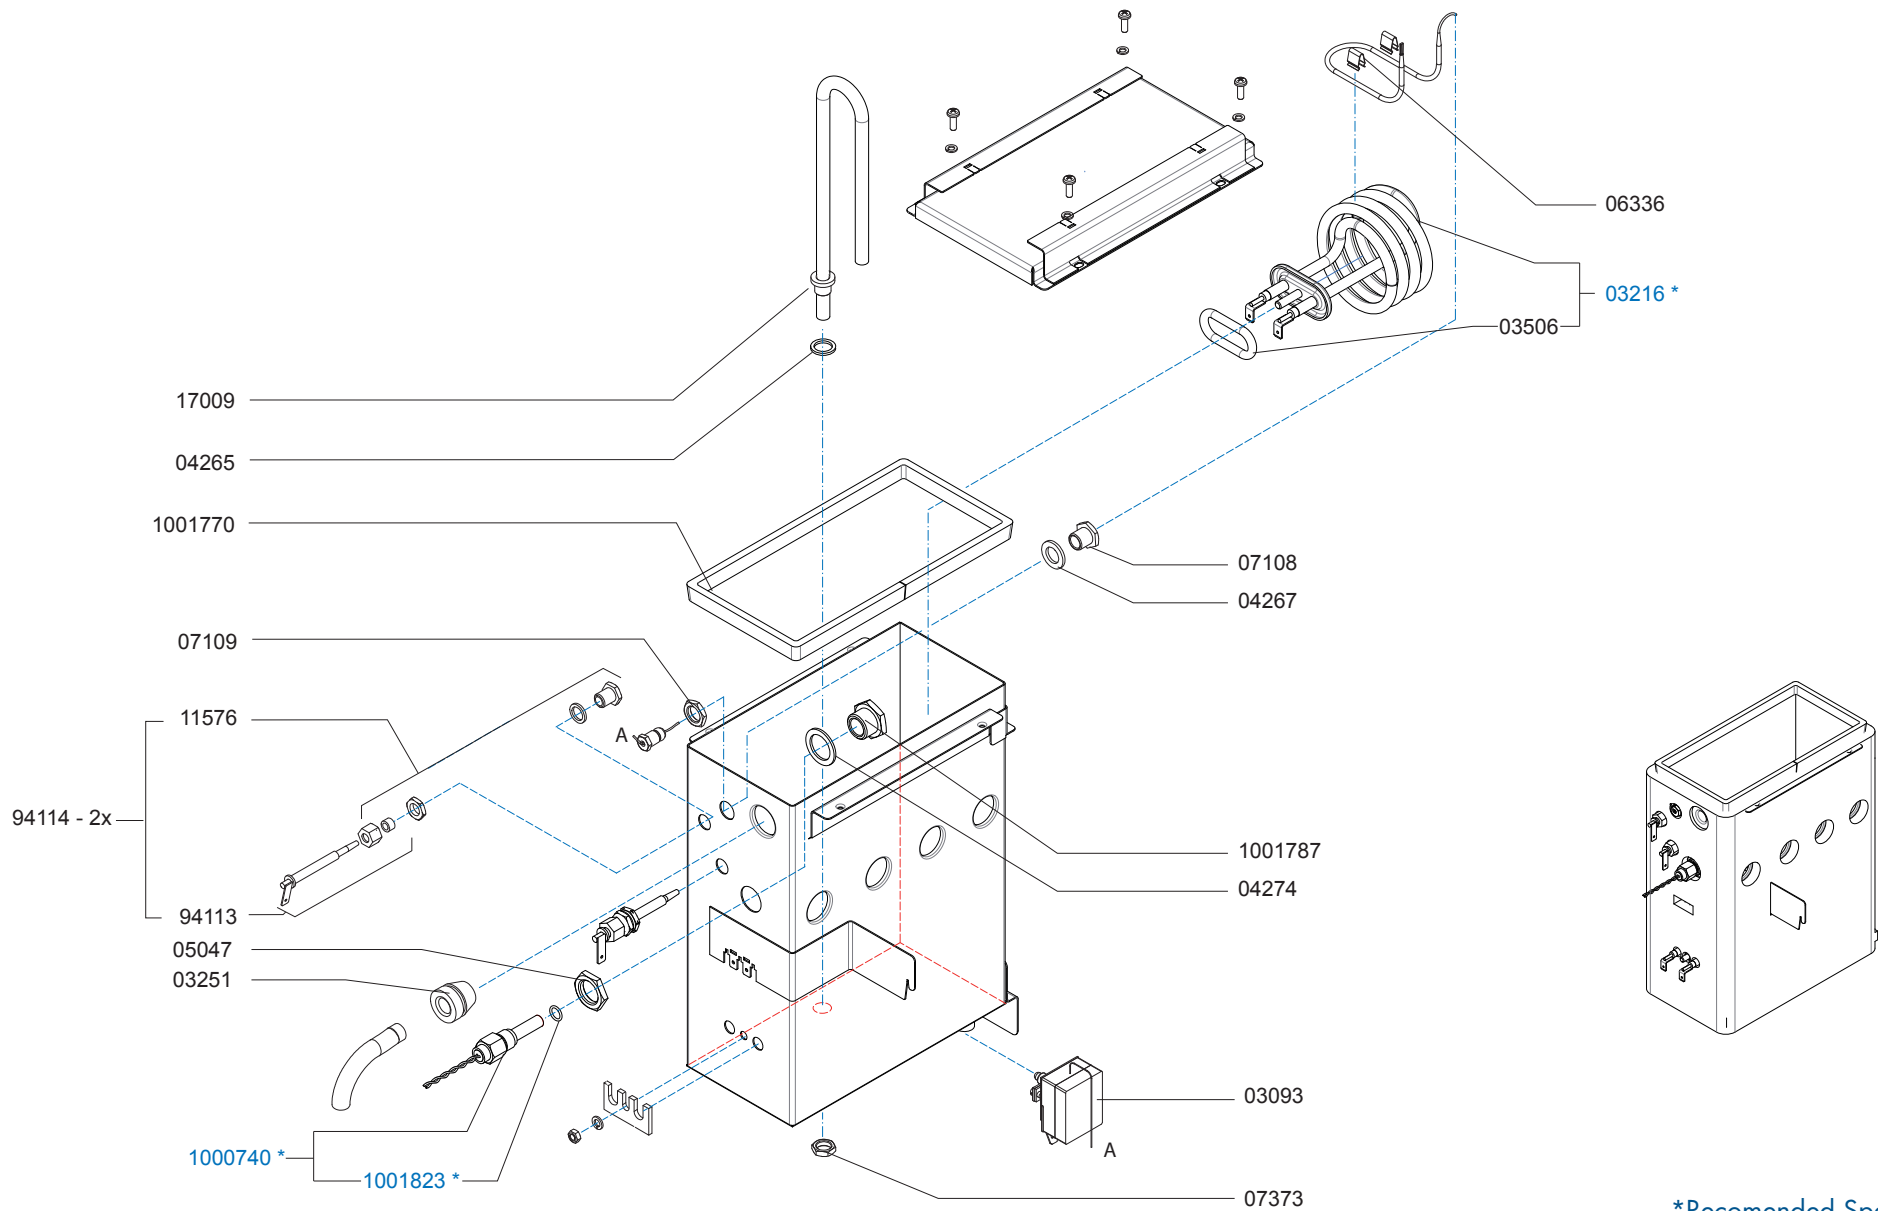

From mach. nr. : 3V 19362
 Date : 07 - 2012

Page : 8 - 12
 Rev : 2

Rated voltage : 1N~ 220-240V 50-60Hz 2275W

Drawer : JK
 Date : 26-11-12

Spare Parts Info

ANIMO

www.animo.eu

*Recomended Spare Part