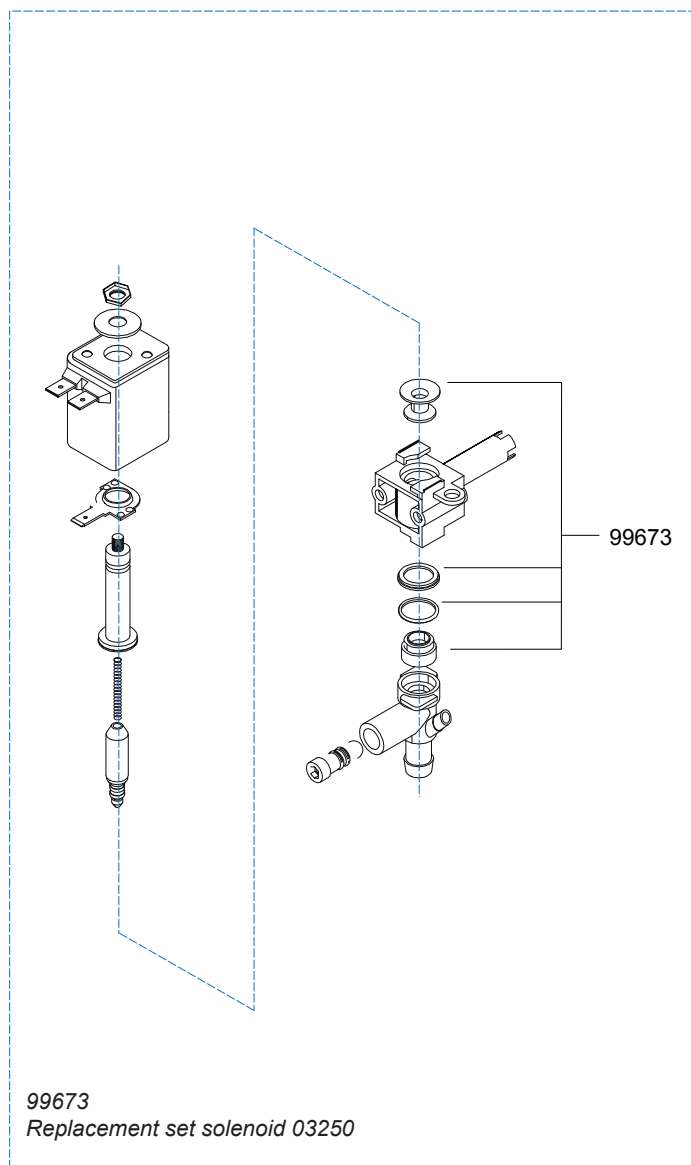

Accessories

*Recomended Spare Part

Type : OPTIFRESH 1 H&C NG
Articulenumber : 1002179
Rated voltage : 1N~ 220-240V 50-60Hz 2275W

From mach. nr. : 3V 19362
Date : 07 - 2012
Drawer : JK
Date : 26-11-12

Page : 10 - 12
Rev : 2

Spare Parts Info

ANIMO
www.animo.eu