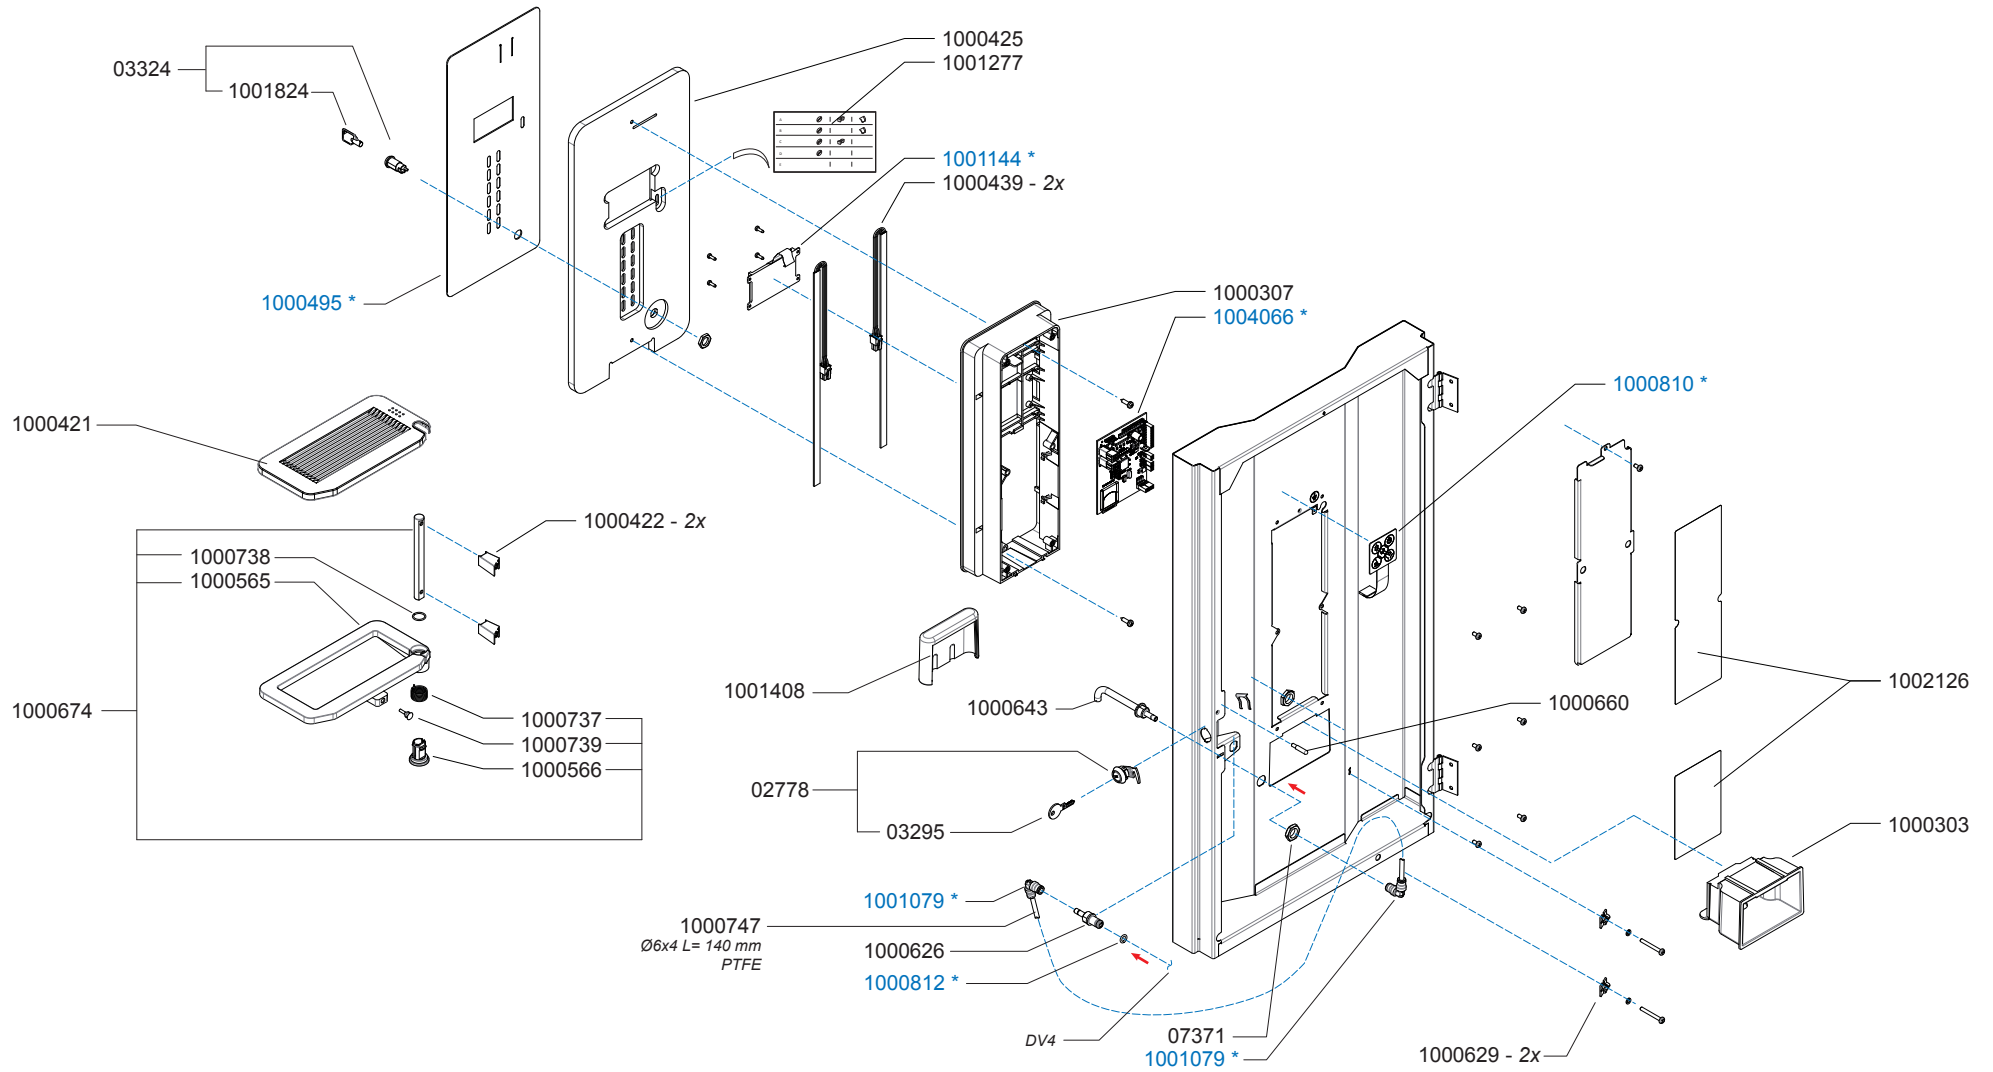

Drawer : JK

Date : 26-11-12

Page : 5 - 12

Rev : 2

Spare Parts Info

ANIMO

www.animo.eu

*Recomended Spare Part