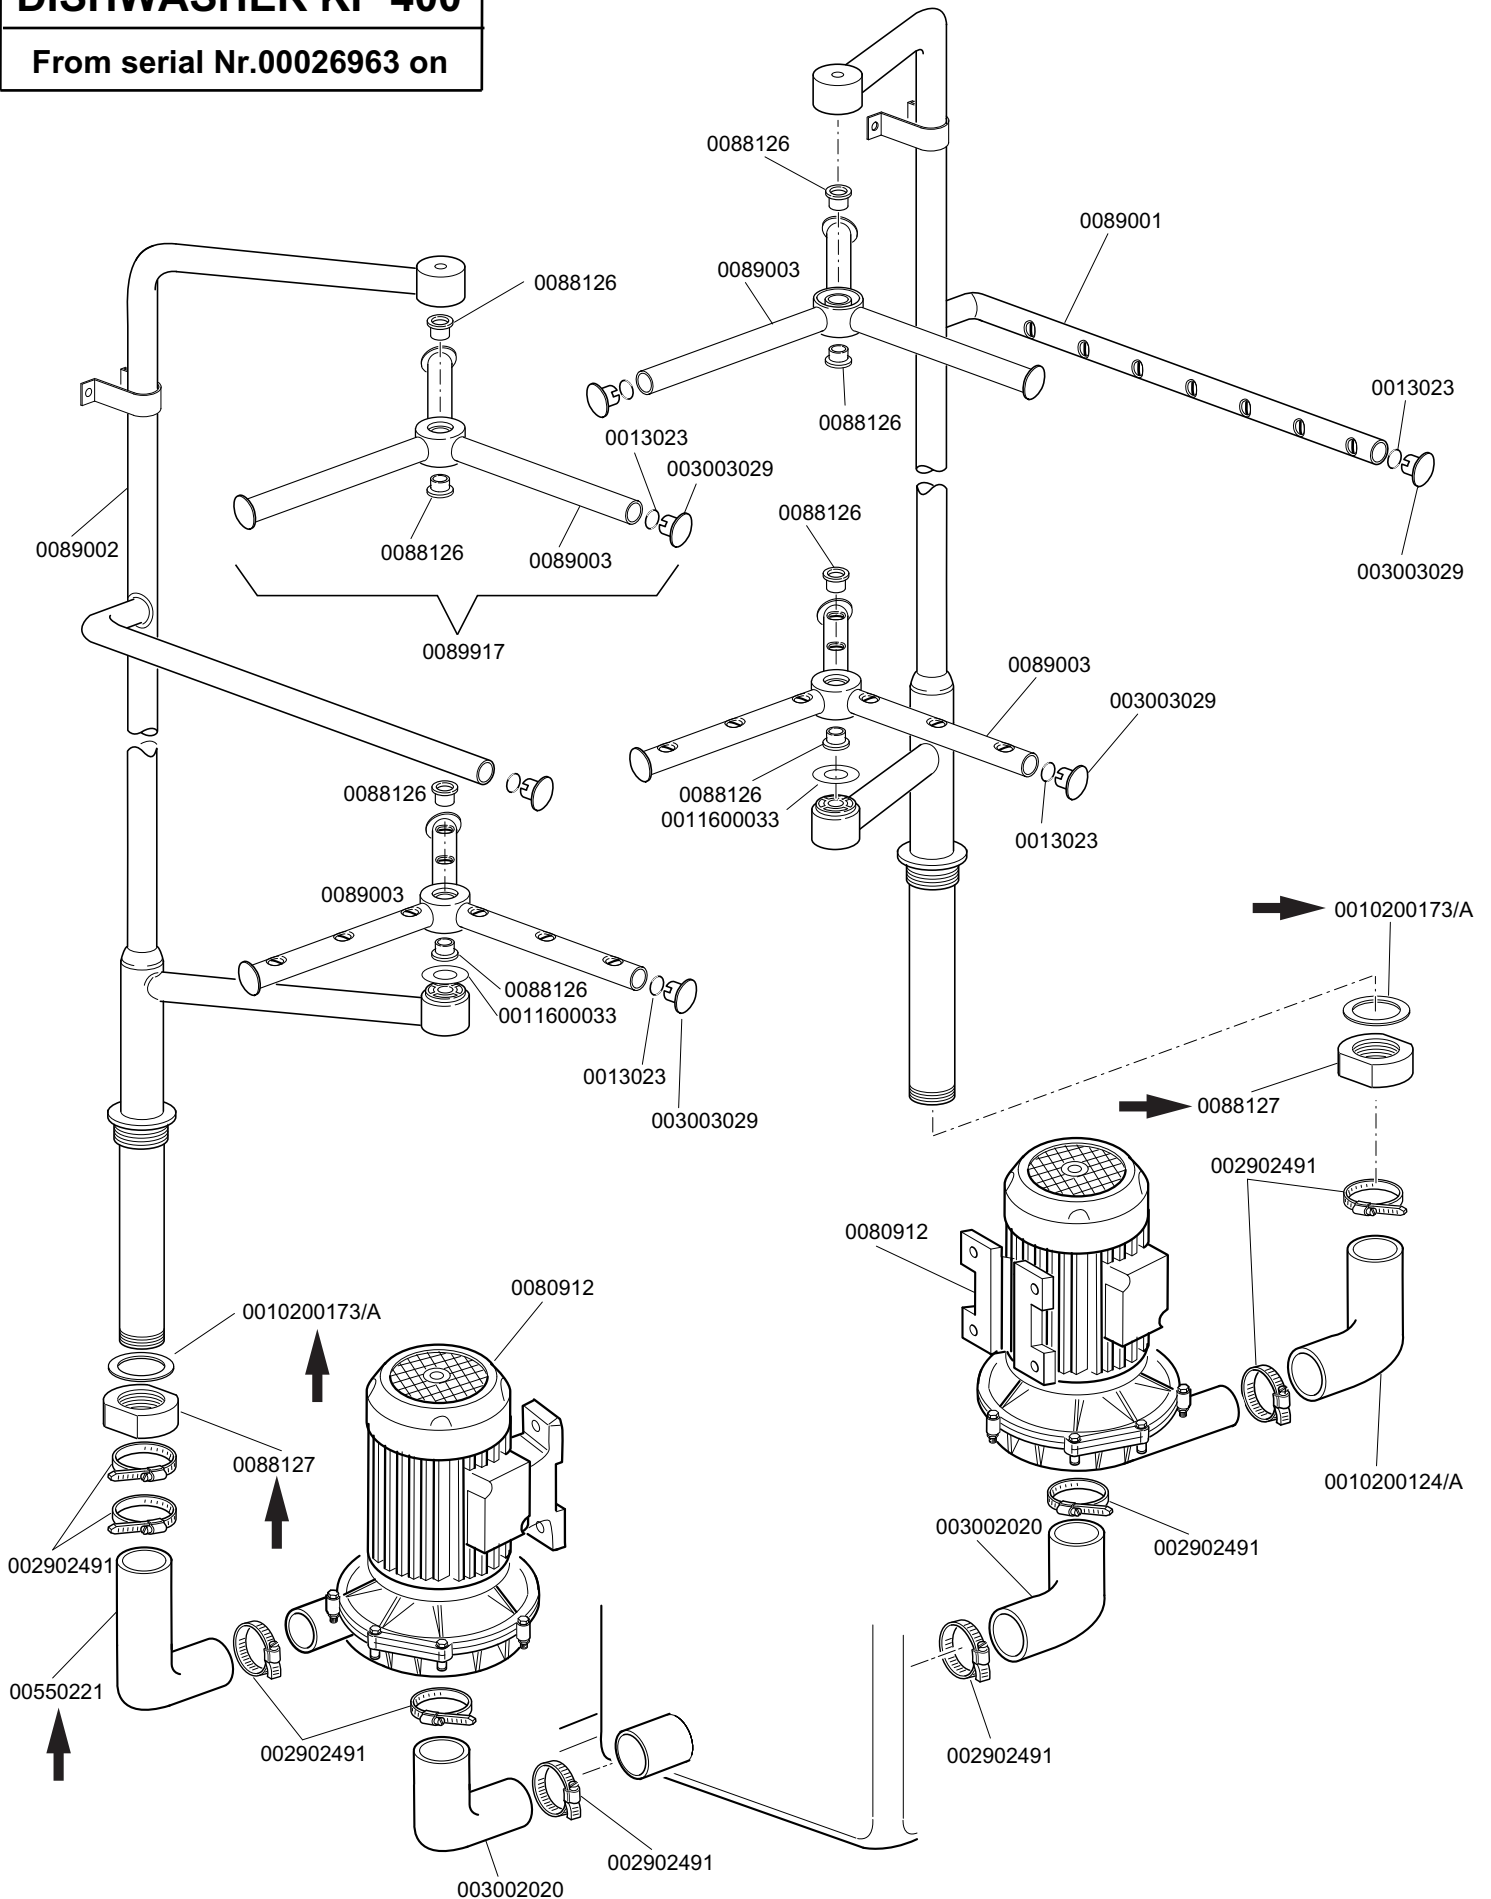

KROMO

**TABLE
KI3510**

**REV
03**

DISHWASHER KP 400

From serial Nr.0014448 on

KROMO

**TABLE
KI3530**

**REV
02**

DISHWASHER KP 400

From serial Nr.00026963 on

KROMO

**TABLE
KI3540**

**REV
02**

DISHWASHER KP 400

From serial Nr.01019814 on