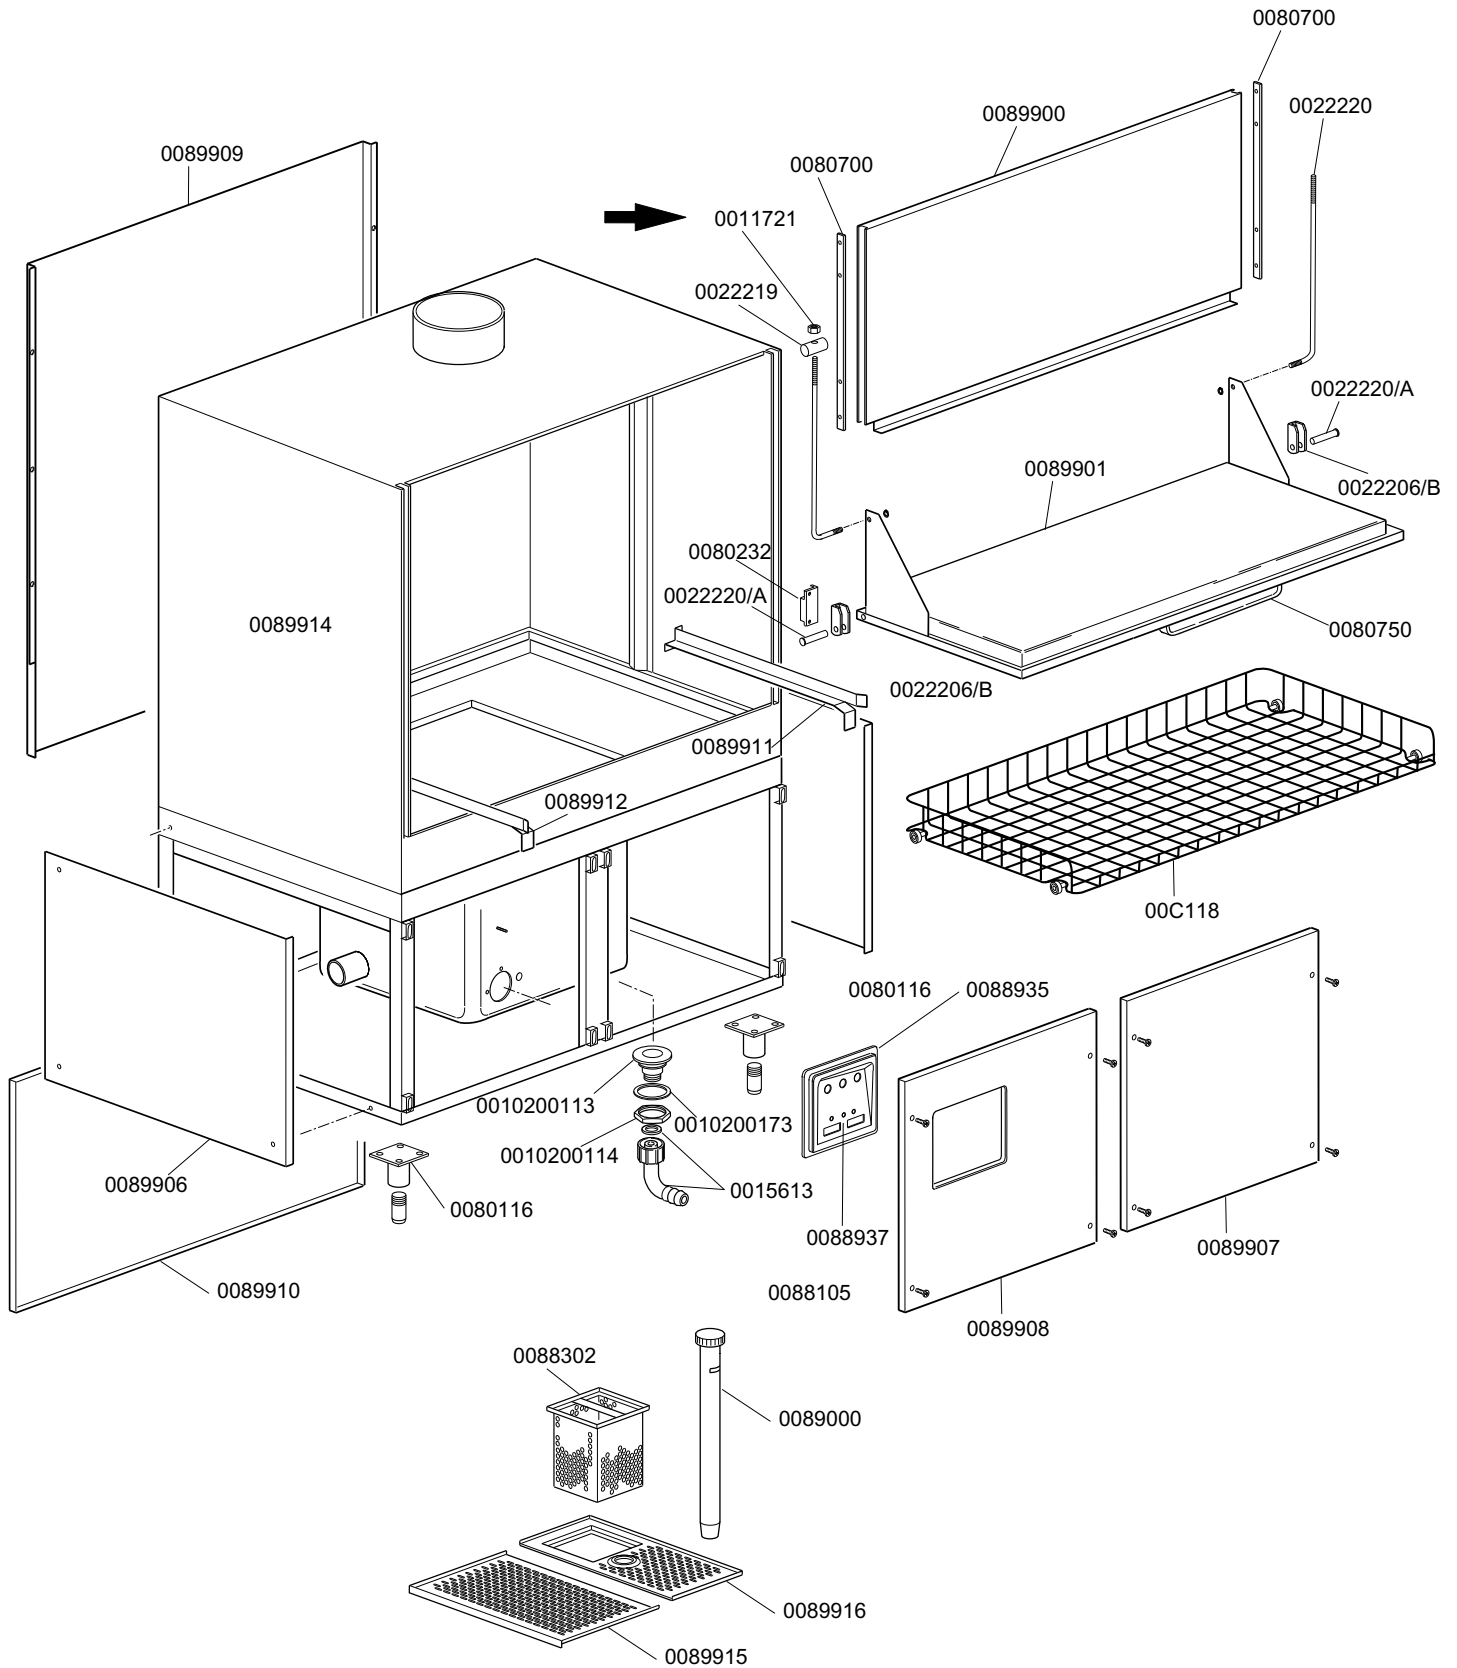

KROMO

**TABLE
KI3510**

**REV
03**

DISHWASHER KP 400

From serial Nr.0014448 on

KROMO

**TABLE
KI3530**

**REV
02**

DISHWASHER KP 400

From serial Nr.00026963 on

KROMO

**TABLE
KI3540**

**REV
02**

DISHWASHER KP 400

From serial Nr.01019814 on