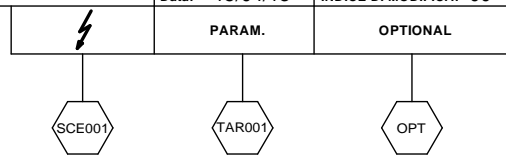

Kühlung Büffet-Element

Artikel-Nr. 651104 (9BESS3FIFWA92 / SERVICE BLUE GN 3/1 W)

Explosionszeichnung / Ersatzteile

Bitte bei Ersatzteilbestellung immer Artikelnummer und Seriennummer mit angeben!

Cod. ESP356

Denominazione: SERVICE BLUE 3-4 INCORPORATO

Data: 15/04/13

INDICE DI MODIFICA: 00

Code	Description	Notes
73688952	FULL EVAPORATOR KIT	5
74837151	FAN PROTECTION FILTER	2
74700708	LIQUID RECEIVER	2
74702120	FIXES GLASS	
74865634	COMPRESSOR	4
74837117	CONDENSER	5
74867018	COMPRESSOR ELECTRICAL PARTS	2
74839122	EVAPORATOR	5
74845180	FAN	2
74848123	FAN BLADE	2
74845038	TANGENTIAL FAN	2
72538622	SUPERSTRUCTURE TOP GLASS	
72538772	FRONTAL GLASS	
74847181	EVAPORATOR GRID	
74742008	MAIN ON/OFF SWITCH	2
74742017	LIGHT ON/OFF SWITCH	2
75956088	POWER RELAY	2
72539280	CONDENSING UNIT SUPPORT	
72539282	CONDENSING UNIT GRID	
72556044	PAN SUPPORT	
72539082	LED LIGHTING COVERING	
72539391	EVAPORATOR COVERING	
72538572	EVAPORATOR FRONT AIR-CONVEYOR	
72538672	EVAPORATOR REAR AIR-CONVEYOR	
74707262	WELL TRAY	
72557114	GLASS SUPPORT	
72539712	CONDENSING UNIT GRID	
72539674	FRAME FIXING KIT	
72539482	PANS SUPPORTS	
74702072	HOOK	
72539042	LED LIGHTING	
73669062	SUPERSTRUCTURE	
72539070	SUPERSTRUCTURE SIDE SUPPORT	
72539682	SIDE FRAME	

Cod. ESP356

Denominazione: SERVICE BLUE 3-4 INCORPORATO

Data: 15/04/13

INDICE DI MODIFICA: 00

⚡	PARAM.	OPTIONAL
SCE001	TAR001	OPT

Code	Description	Notes
72539692	FRONT BOTTOM FRAME	
74707120	PAN	3
72546806	FOOD ISLAND TOP LONGER SIDE PANEL	
72546796	FOOD ISLAND TOP SIDE PANEL	
72545796	EXTERNAL BOTTOM SIDE PANEL	
72545786	INTERNAL BOTTOM SIDE PANEL	
72546886	BOTTOM SHELF	
72545566	LOW BACK PANNEL	
SC850	ELECTRICAL WIRING	1
73670192	DRIER FILTER	2
RIF.TAR.B05	CONTROLLER PRESETTING SERVICE	1
74700881	UNSETTED ELECTRONIC CONTROLLER	1
74700916	PROBE	1
74700892	LED POWER PACK	1
74700954	SPEED FAN CONTROLLER	1
74861592	FULL CONDENSING UNIT	
74877107	VALVE	4
74708007	CASTOR/FEET	
73669908	POWER BOX	