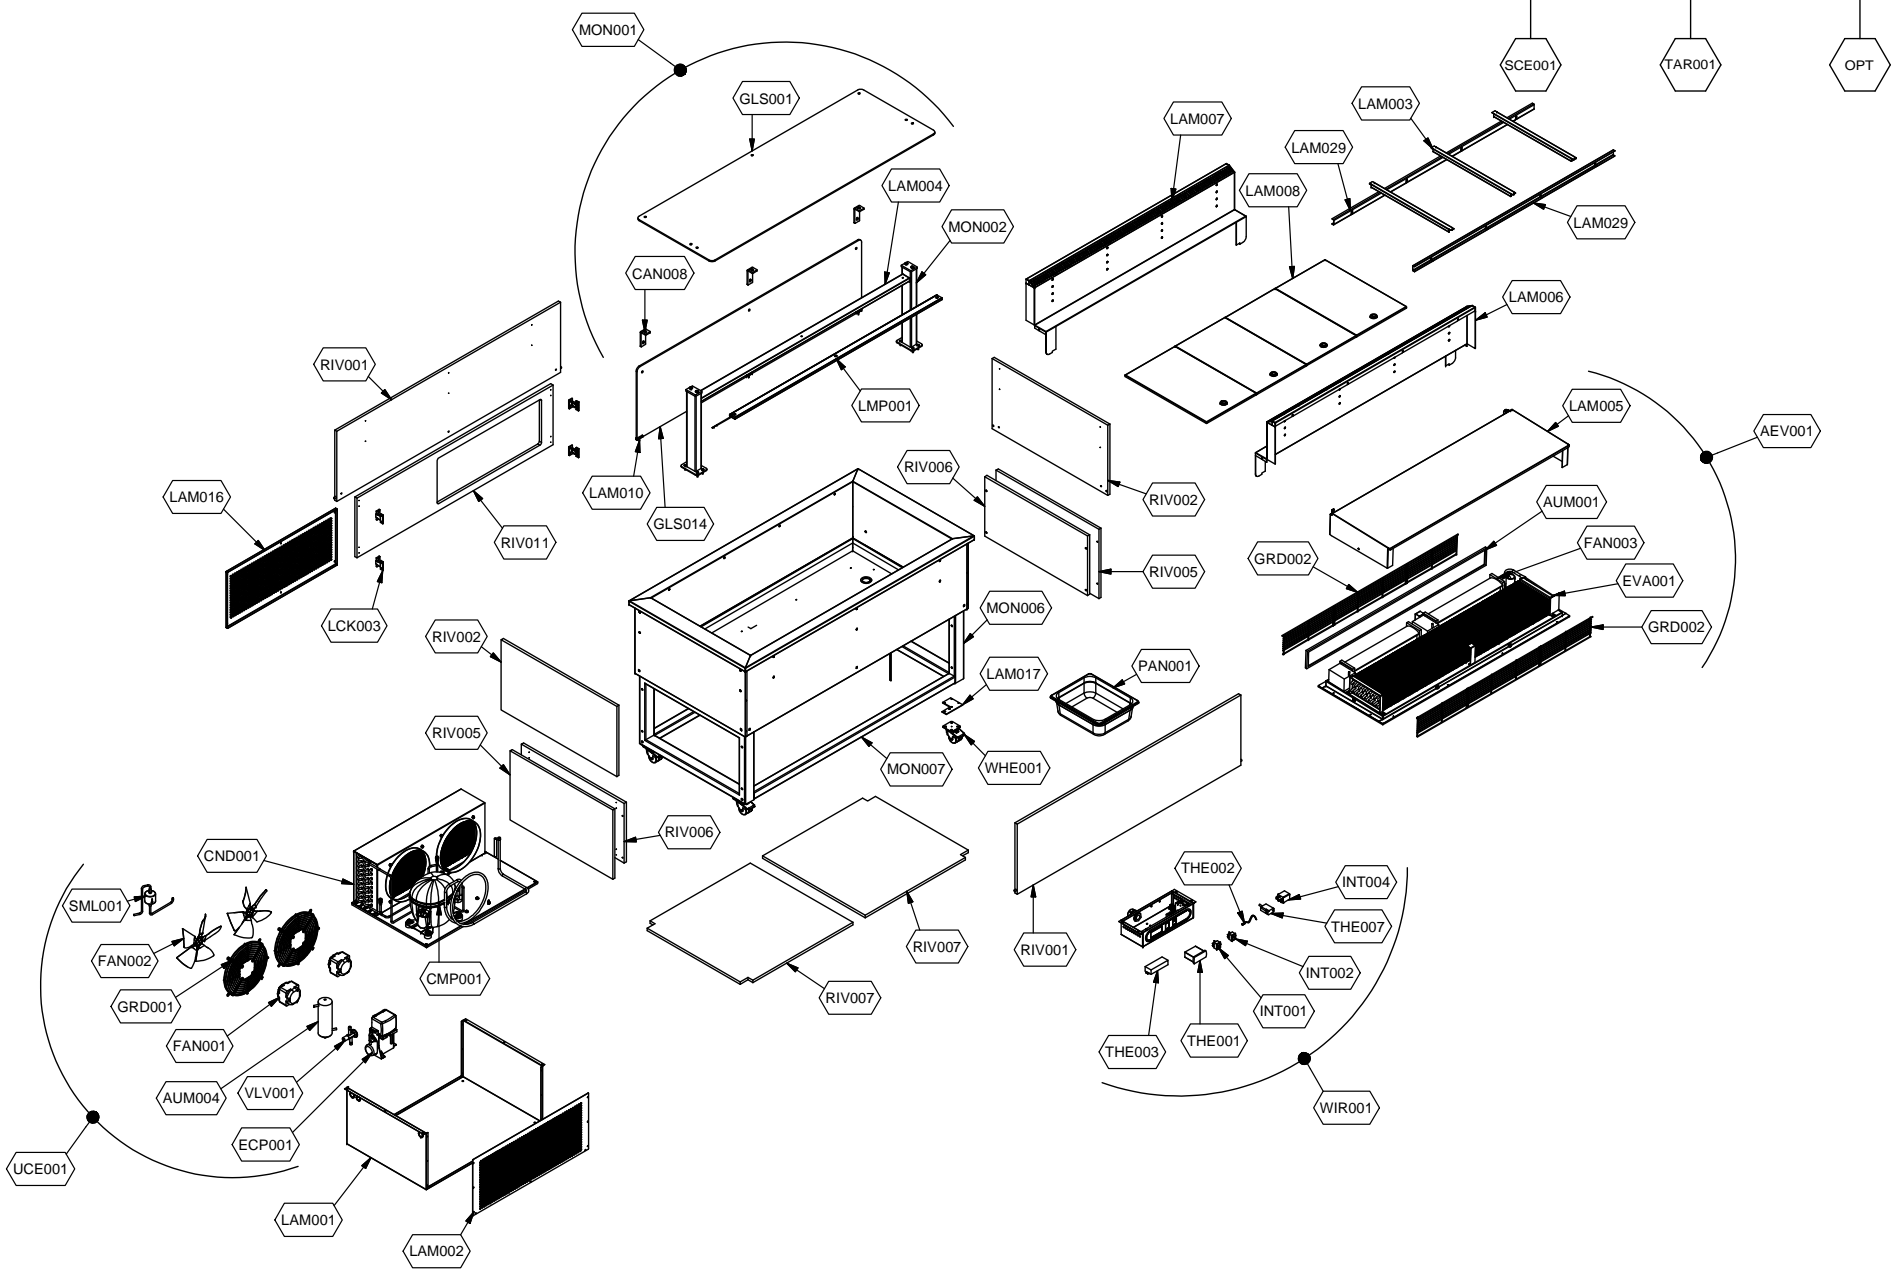

Kühlung Büffet-Element

Artikel-Nr. 651104 (9BESS3FIFWA92 / SERVICE BLUE GN 3/1 W)

Explosionszeichnung / Ersatzteile

Bitte bei Ersatzteilbestellung immer Artikelnummer und Seriennummer mit angeben!

Cod. ESP356

Denominazione: SERVICE BLUE 3-4 INCORPORATO

Data: 15/04/13

INDICE DI MODIFICA: 00

Code	Description	Notes
73688952	FULL EVAPORATOR KIT	5
74837151	FAN PROTECTION FILTER	2
74700708	LIQUID RECEIVER	2
74702120	FIXES GLASS	
74865634	COMPRESSOR	4
74837117	CONDENSER	5
74867018	COMPRESSOR ELECTRICAL PARTS	2
74839122	EVAPORATOR	5
74845180	FAN	2
74848123	FAN BLADE	2
74845038	TANGENTIAL FAN	2
72538622	SUPERSTRUCTURE TOP GLASS	
72538772	FRONTAL GLASS	
74847181	EVAPORATOR GRID	
74742008	MAIN ON/OFF SWITCH	2
74742017	LIGHT ON/OFF SWITCH	2
75956088	POWER RELAY	2
72539280	CONDENSING UNIT SUPPORT	
72539282	CONDENSING UNIT GRID	
72556044	PAN SUPPORT	
72539082	LED LIGHTING COVERING	
72539391	EVAPORATOR COVERING	
72538572	EVAPORATOR FRONT AIR-CONVEYOR	
72538672	EVAPORATOR REAR AIR-CONVEYOR	
74707262	WELL TRAY	
72557114	GLASS SUPPORT	
72539712	CONDENSING UNIT GRID	
72539674	FRAME FIXING KIT	
72539482	PANS SUPPORTS	
74702072	HOOK	
72539042	LED LIGHTING	
73669062	SUPERSTRUCTURE	
72539070	SUPERSTRUCTURE SIDE SUPPORT	
72539682	SIDE FRAME	

Cod. ESP356

Denominazione: SERVICE BLUE 3-4 INCORPORATO

Data: 15/04/13

INDICE DI MODIFICA: 00

⚡	PARAM.	OPTIONAL
SCE001	TAR001	OPT

Code	Description	Notes
72539692	FRONT BOTTOM FRAME	
74707120	PAN	3
72546806	FOOD ISLAND TOP LONGER SIDE PANEL	
72546796	FOOD ISLAND TOP SIDE PANEL	
72545796	EXTERNAL BOTTOM SIDE PANEL	
72545786	INTERNAL BOTTOM SIDE PANEL	
72546886	BOTTOM SHELF	
72545566	LOW BACK PANNEL	
SC850	ELECTRICAL WIRING	1
73670192	DRIER FILTER	2
RIF.TAR.B05	CONTROLLER PRESETTING SERVICE	1
74700881	UNSETTED ELECTRONIC CONTROLLER	1
74700916	PROBE	1
74700892	LED POWER PACK	1
74700954	SPEED FAN CONTROLLER	1
74861592	FULL CONDENSING UNIT	
74877107	VALVE	4
74708007	CASTOR/FEET	
73669908	POWER BOX	