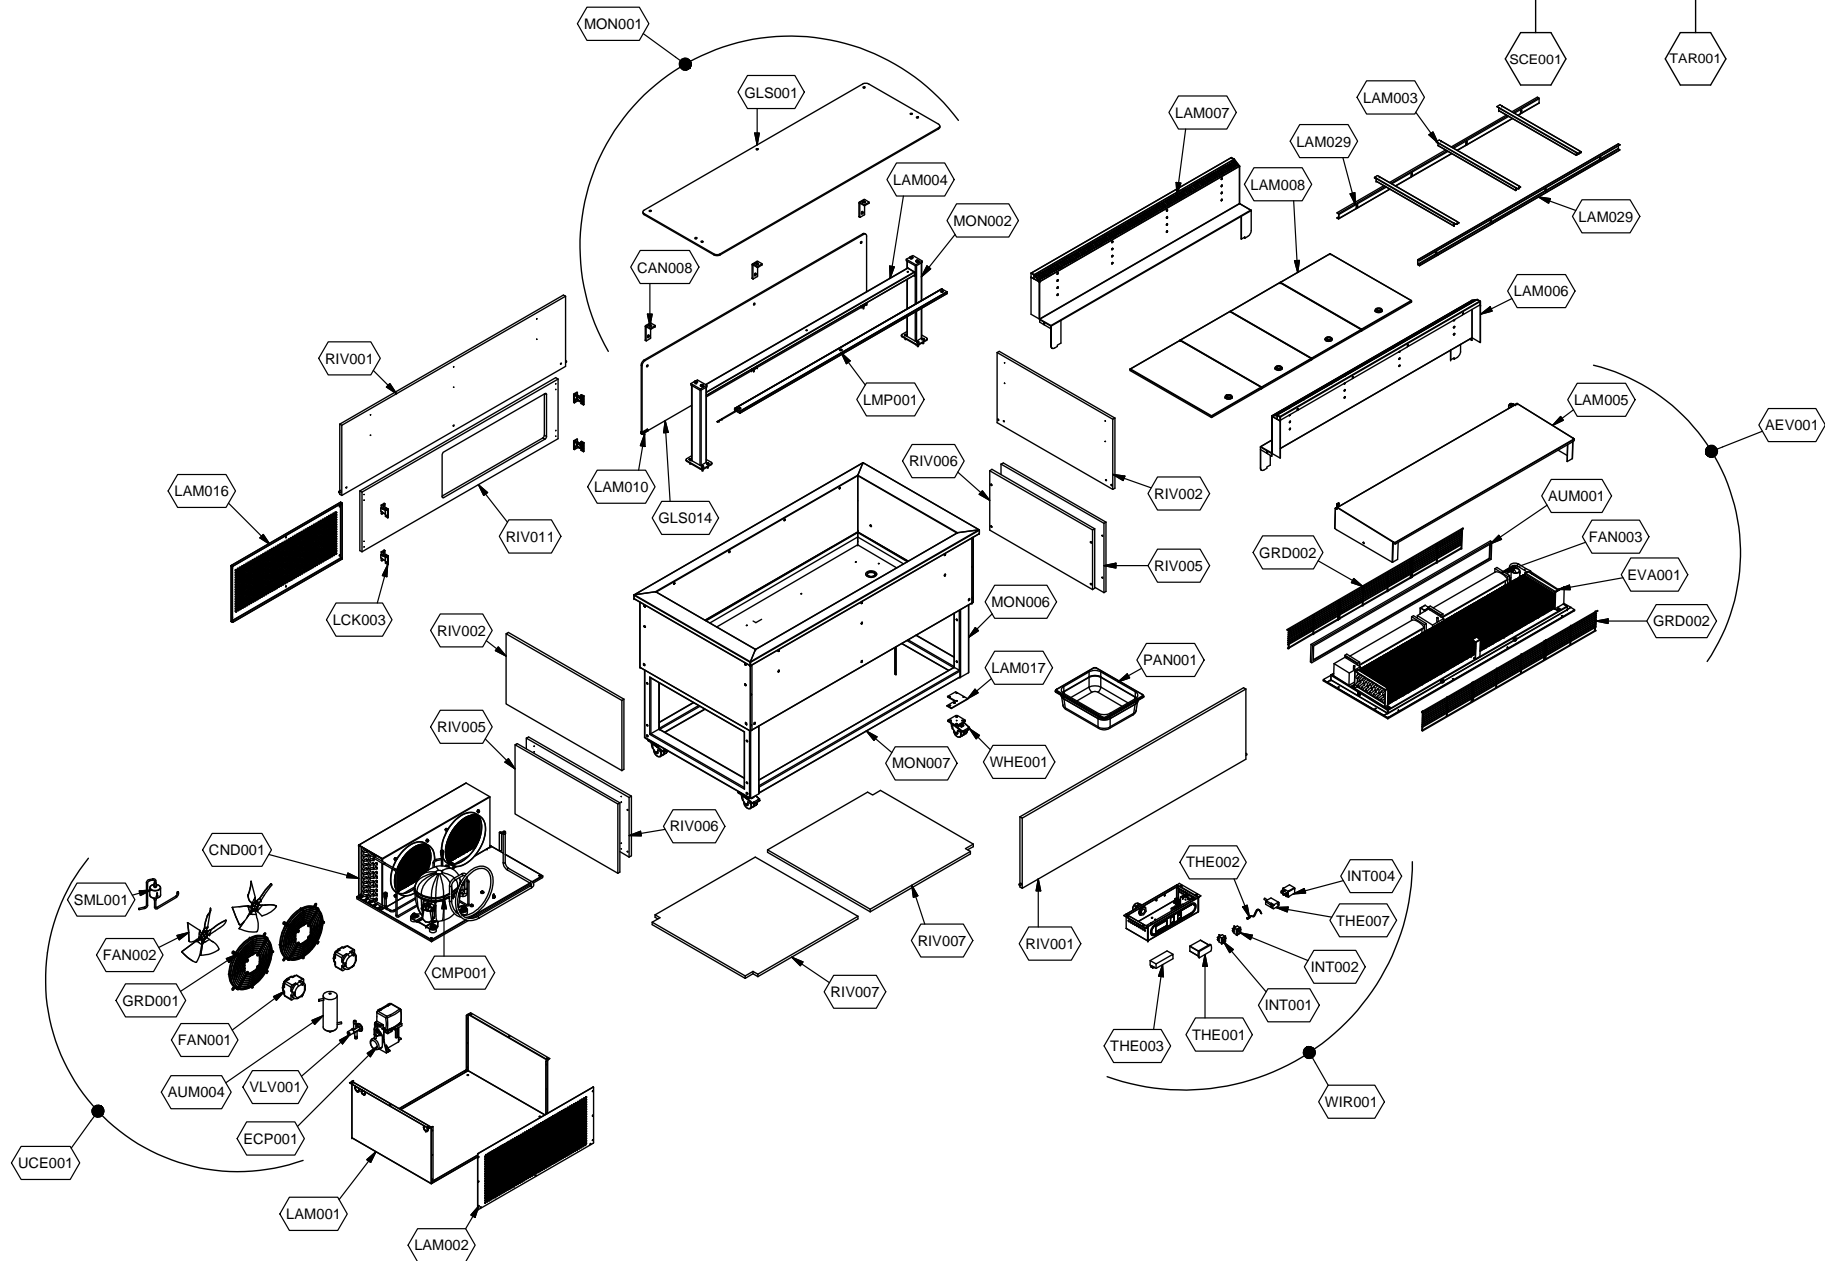

Kühlung Büffet-Element

Artikel-Nr. 651104 (9BESS3FIFWA92 / SERVICE BLUE GN 3/1 W)

Explosionszeichnung / Ersatzteile

Bitte bei Ersatzteilbestellung immer Artikelnummer und Seriennummer mit angeben!

Cod. ESP356

Denominazione: SERVICE BLUE 3-4 INCORPORATO

Data: 15/04/13

INDICE DI MODIFICA: 00

Code	Description	Notes
73688952	FULL EVAPORATOR KIT	5
74837151	FAN PROTECTION FILTER	2
74700708	LIQUID RECEIVER	2
74702120	FIXES GLASS	
74865634	COMPRESSOR	4
74837117	CONDENSER	5
74867018	COMPRESSOR ELECTRICAL PARTS	2
74839122	EVAPORATOR	5
74845180	FAN	2
74848123	FAN BLADE	2
74845038	TANGENTIAL FAN	2
72538622	SUPERSTRUCTURE TOP GLASS	
72538772	FRONTAL GLASS	
74847181	EVAPORATOR GRID	
74742008	MAIN ON/OFF SWITCH	2
74742017	LIGHT ON/OFF SWITCH	2
75956088	POWER RELAY	2
72539280	CONDENSING UNIT SUPPORT	
72539282	CONDENSING UNIT GRID	
72556044	PAN SUPPORT	
72539082	LED LIGHTING COVERING	
72539391	EVAPORATOR COVERING	
72538572	EVAPORATOR FRONT AIR-CONVEYOR	
72538672	EVAPORATOR REAR AIR-CONVEYOR	
74707262	WELL TRAY	
72557114	GLASS SUPPORT	
72539712	CONDENSING UNIT GRID	
72539674	FRAME FIXING KIT	
72539482	PANS SUPPORTS	
74702072	HOOK	
72539042	LED LIGHTING	
73669062	SUPERSTRUCTURE	
72539070	SUPERSTRUCTURE SIDE SUPPORT	
72539682	SIDE FRAME	

Cod. ESP356

Denominazione: SERVICE BLUE 3-4 INCORPORATO

Data: 15/04/13

INDICE DI MODIFICA: 00

⚡	PARAM.	OPTIONAL
SCE001	TAR001	OPT

Code	Description	Notes
72539692	FRONT BOTTOM FRAME	
74707120	PAN	3
72546806	FOOD ISLAND TOP LONGER SIDE PANEL	
72546796	FOOD ISLAND TOP SIDE PANEL	
72545796	EXTERNAL BOTTOM SIDE PANEL	
72545786	INTERNAL BOTTOM SIDE PANEL	
72546886	BOTTOM SHELF	
72545566	LOW BACK PANNEL	
SC850	ELECTRICAL WIRING	1
73670192	DRIER FILTER	2
RIF.TAR.B05	CONTROLLER PRESETTING SERVICE	1
74700881	UNSETTED ELECTRONIC CONTROLLER	1
74700916	PROBE	1
74700892	LED POWER PACK	1
74700954	SPEED FAN CONTROLLER	1
74861592	FULL CONDENSING UNIT	
74877107	VALVE	4
74708007	CASTOR/FEET	
73669908	POWER BOX	