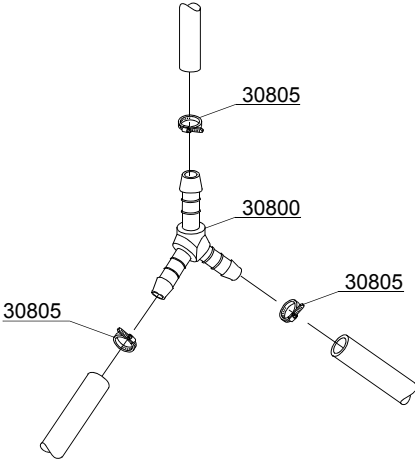

Spare parts

ID	P-code	Model	Type	Accessory	Voltage	Description
MODULE:General body parts						
10505	540903		32ELKC			Back panel
10510	540908		32ELKC			Body
10515	15065/A		32ELKC			Cable-fastener with screw
10520	540086		32ELKC			Filter handle
10525	540028		32ELKC			Surface half-filter
10530	540406		32ELKC			0,4/0,44KW 230/240V heating element
10535	540900		32ELKC			Right side
10540	540901		32ELKC			Left side
10545	10850		32ELKC			Foot
10560	540039		32ELKC			Surface filter handle
10565	15551		32ELKC			Fixed tank thermostat in deviation
10580	80208		32ELKC			95x75x3 O-ring
10585	500606		32ELKC			Right side scrap tray
10590	13317		32ELKC			Ø40mm lead through rubber
10595	10707/1		32ELKC			0-90°C thermostat
10605	500551		32ELKC			6 poles terminal board
10610	10713		32ELKC			3x2,5x2500 cable
10610	15118		32ELKC			5x2,5 cable
10615	540080		32ELKC			Pump suction filter
10620	540088		32ELKC			Ring nut for pump suction holder-filter

10_002_e

Spare parts

ID	P-code	Model	Type	Accessory	Voltage	Description
MODULE: Rinse aid dispenser group						
1500	10798		32ELKC			Rinse aid dispenser
1505	12525		32ELKC			Counter-weight
1510	15058		32ELKC			Small filter
1515	10798/B		32ELKC			Brass pipe fitting

12_003ae

Spare parts

ID	P-code	Model	Type	Accessory	Voltage	Description
MODULE:3 ways connection						
30800	540090		32ELKC			Ø10 mm plastic 3 ways connection
30800	540094		32ELKC			Ø6 mm plastic 3 ways connection
30805	11807		32ELKC			12/22 clamp