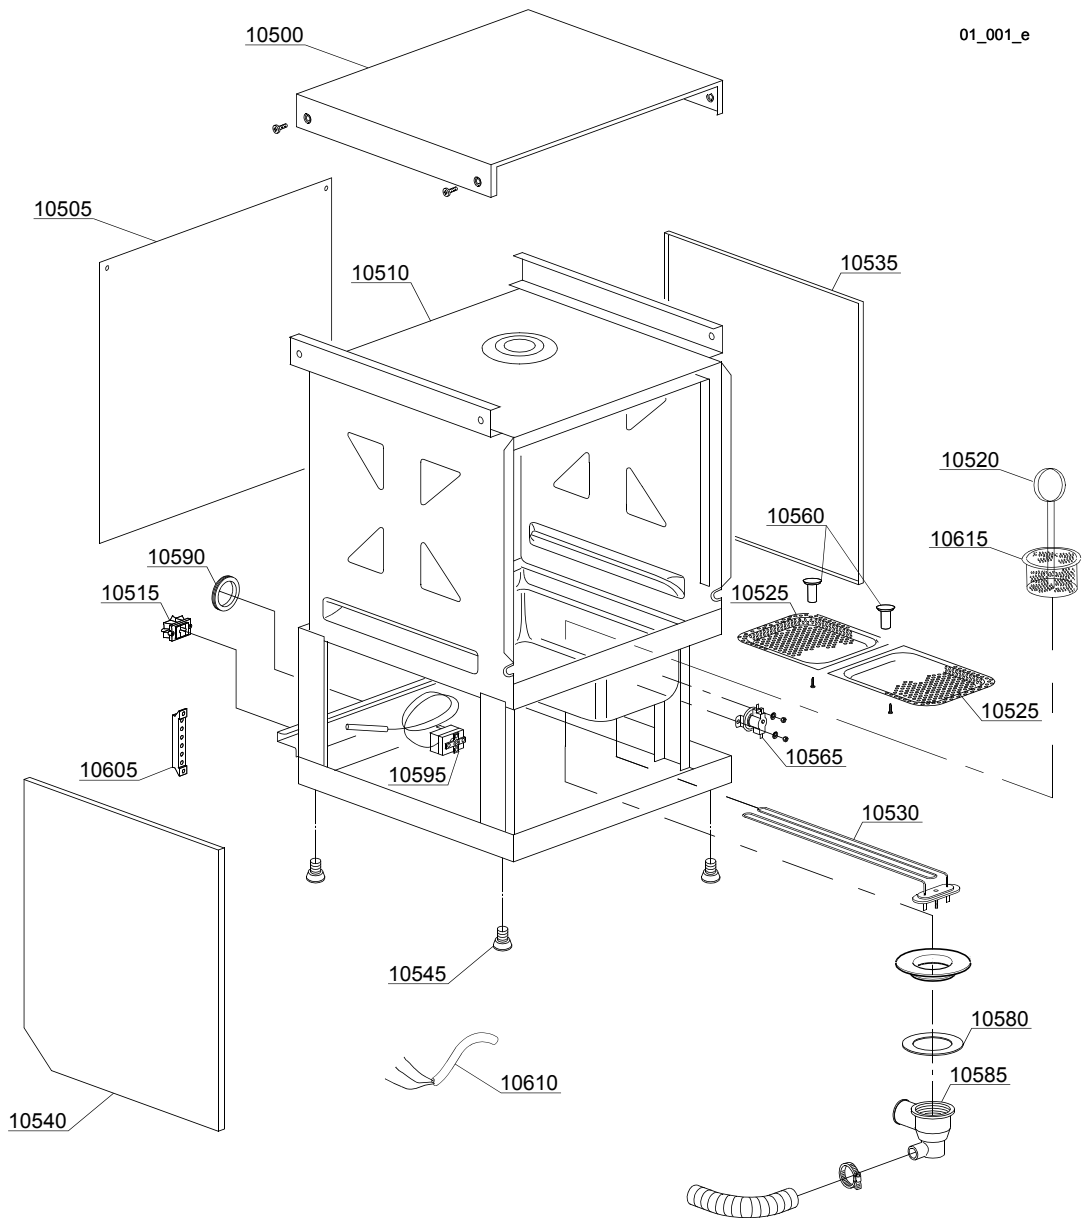

DISHWASHER

ELECTRONICAL SWITCHES
LOWER AND UPPER WASHING

TYPE: 32ELKC

Accessories
BOOSTER PUMP
DVGW
COLD RINSE
WATER SOFTNER
DETERGENT DISPENSER
DRAIN PUMP

Spare parts manual

1. Spare parts

General body parts.....	7
Lockup system	9
Electric control components.....	11
Electric control ELECTRO.....	13
Solenoid valve group	15
Booster pump.....	17
DVGW	19
Rinse aid dispenser group.....	21
Boiler group	23
3 ways connection	25
Wash pump	27
Dosing detergent group.....	29
Dosing detergent group.....	31
Drain pump group.....	33
Pressure switch group with air trap ...	35
Turret group with rotating arms	37

1.2 Product codes

Product code	Full name
Model codes	
ec	ELECTRONICAL SWITCHES
ls	LOWER AND UPPER WASHING
Type codes	
32ELKC	32ELKC
Accessory codes	
pap	BOOSTER PUMP
dvgw	DVGW
fs	COLD RINSE
d	WATER SOFTNER
dde	DETERGENT DISPENSER
ps	DRAIN PUMP

Spare parts

ID	P-code	Model	Type	Accessory	Voltage	Description
MODULE:General body parts						
10505	540903		32ELKC			Back panel
10510	540908		32ELKC			Body
10515	15065/A		32ELKC			Cable-fastener with screw
10520	540086		32ELKC			Filter handle
10525	540028		32ELKC			Surface half-filter
10530	540406		32ELKC			0,4/0,44KW 230/240V heating element
10535	540900		32ELKC			Right side
10540	540901		32ELKC			Left side
10545	10850		32ELKC			Foot
10560	540039		32ELKC			Surface filter handle
10565	15551		32ELKC			Fixed tank thermostat in deviation
10580	80208		32ELKC			95x75x3 O-ring
10585	500606		32ELKC			Right side scrap tray
10590	13317		32ELKC			Ø40mm lead through rubber
10595	10707/1		32ELKC			0-90°C thermostat
10605	500551		32ELKC			6 poles terminal board
10610	10713		32ELKC			3x2,5x2500 cable
10610	15118		32ELKC			5x2,5 cable
10615	540080		32ELKC			Pump suction filter
10620	540088		32ELKC			Ring nut for pump suction holder-filter