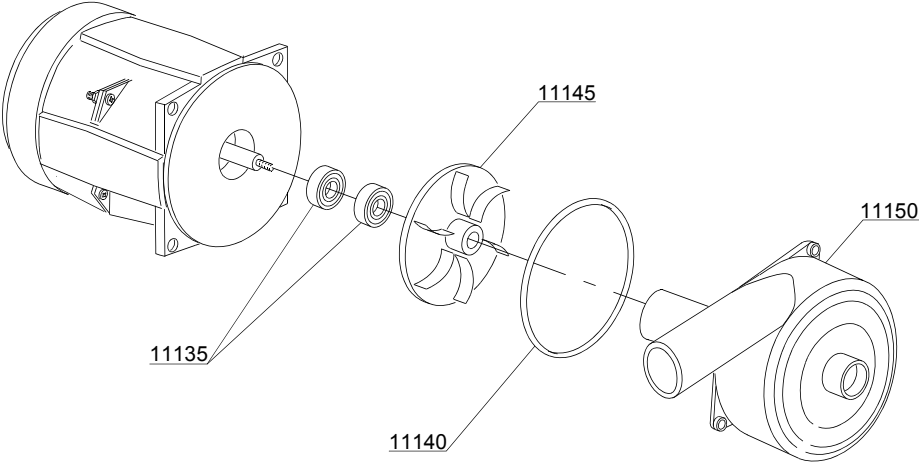

Spare parts

ID	P-code	Model	Type	Accessory	Voltage	Description
MODULE:Boiler group						
10900	13010		32ELKC			OR O-ring
10905	540006		32ELKC			Boiler
10910	18215		32ELKC			4/4,36KW 230/240/3 heating element
10915	18206/D		32ELKC			2,8/3,05KW 230/240V heating element
10920	540040		32ELKC			Insulation boiler
10925	15550		32ELKC			Safety thermostat

12_003ae

Spare parts

ID	P-code	Model	Type	Accessory	Voltage	Description
MODULE:3 ways connection						
30800	540090		32ELKC			Ø10 mm plastic 3 ways connection
30800	540094		32ELKC			Ø6 mm plastic 3 ways connection
30805	11807		32ELKC			12/22 clamp