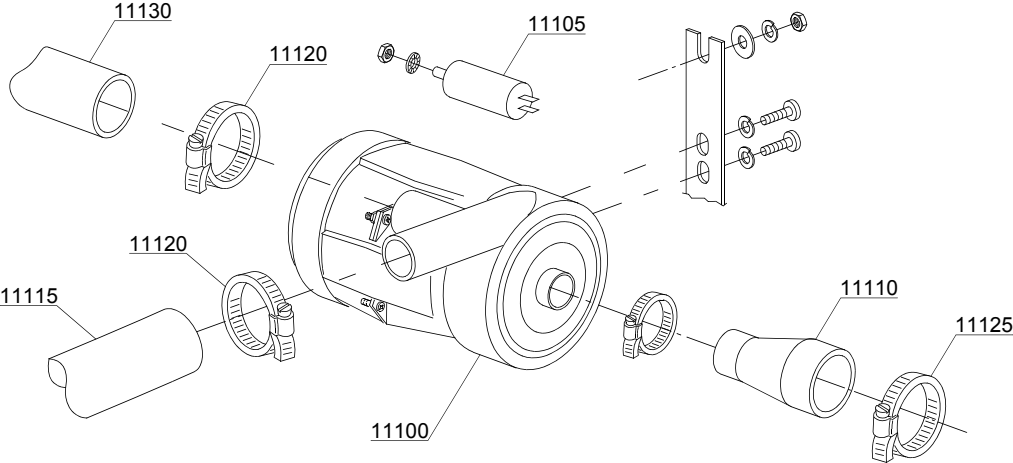

10_002_e

Spare parts

ID	P-code	Model	Type	Accessory	Voltage	Description
MODULE: Rinse aid dispenser group						
1500	10798		32ELKC			Rinse aid dispenser
1505	12525		32ELKC			Counter-weight
1510	15058		32ELKC			Small filter
1515	10798/B		32ELKC			Brass pipe fitting

Spare parts

ID	P-code	Model	Type	Accessory	Voltage	Description
MODULE:Boiler group						
10900	13010		32ELKC			OR O-ring
10905	540006		32ELKC			Boiler
10910	18215		32ELKC			4/4,36KW 230/240/3 heating element
10915	18206/D		32ELKC			2,8/3,05KW 230/240V heating element
10920	540040		32ELKC			Insulation boiler
10925	15550		32ELKC			Safety thermostat

12_003ae

Spare parts

ID	P-code	Model	Type	Accessory	Voltage	Description
MODULE:3 ways connection						
30800	540090		32ELKC			Ø10 mm plastic 3 ways connection
30800	540094		32ELKC			Ø6 mm plastic 3 ways connection
30805	11807		32ELKC			12/22 clamp