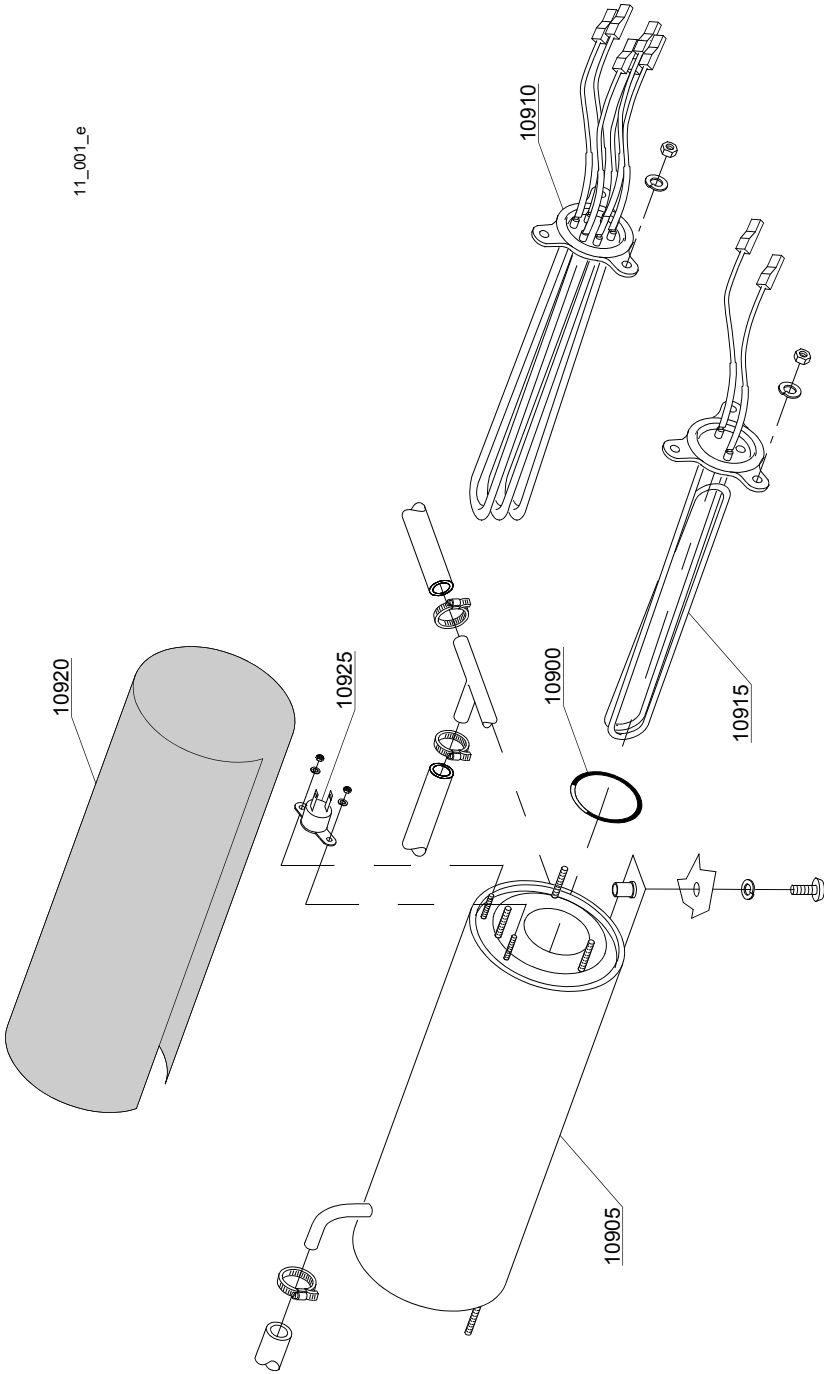

Spare parts

ID	P-code	Model	Type	Accessory	Voltage	Description
MODULE:General body parts						
10505	540903		32ELKC			Back panel
10510	540908		32ELKC			Body
10515	15065/A		32ELKC			Cable-fastener with screw
10520	540086		32ELKC			Filter handle
10525	540028		32ELKC			Surface half-filter
10530	540406		32ELKC			0,4/0,44KW 230/240V heating element
10535	540900		32ELKC			Right side
10540	540901		32ELKC			Left side
10545	10850		32ELKC			Foot
10560	540039		32ELKC			Surface filter handle
10565	15551		32ELKC			Fixed tank thermostat in deviation
10580	80208		32ELKC			95x75x3 O-ring
10585	500606		32ELKC			Right side scrap tray
10590	13317		32ELKC			Ø40mm lead through rubber
10595	10707/1		32ELKC			0-90°C thermostat
10605	500551		32ELKC			6 poles terminal board
10610	10713		32ELKC			3x2,5x2500 cable
10610	15118		32ELKC			5x2,5 cable
10615	540080		32ELKC			Pump suction filter
10620	540088		32ELKC			Ring nut for pump suction holder-filter

Spare parts

ID	P-code	Model	Type	Accessory	Voltage	Description
MODULE:Electric control ELEKTRO						
40750	50582		32ELKC			"Elite"plug
40755	50581		32ELKC			Touche sensitive "Elite"
40760	50584		32ELKC			"Elite"water flow board
40765	50580		32ELKC			"Elite"electronic timer+main board
40770	50583		32ELKC			Water flow meter for "Elite"board
40775	50562		32ELKC			Temperature probe set
40780	540960		32ELKC			ELEKTRON 400 Control Panel
40785	540106		32ELKC			Silkscreen processed grill

ID	P-code	Model	Type	Accessory	Voltage	Description
MODULE:Booster pump						
7500	15100/D		32ELKC	bp		Booster pump 220-240/50

08_005_e

Spare parts

ID	P-code	Model	Type	Accessory	Voltage	Description
MODULE:DVGW						
1300	999900006		32ELKC	dvgw		DVGW assembly

10_002_e

Spare parts

ID	P-code	Model	Type	Accessory	Voltage	Description
MODULE: Rinse aid dispenser group						
1500	10798		32ELKC			Rinse aid dispenser
1505	12525		32ELKC			Counter-weight
1510	15058		32ELKC			Small filter
1515	10798/B		32ELKC			Brass pipe fitting