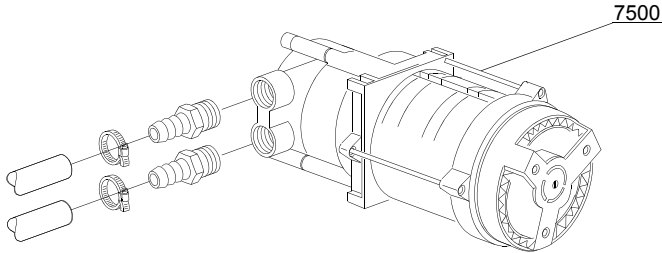

Spare parts

ID	P-code	Model	Type	Accessory	Voltage	Description
MODULE:General body parts						
10505	540903		32ELKC			Back panel
10510	540908		32ELKC			Body
10515	15065/A		32ELKC			Cable-fastener with screw
10520	540086		32ELKC			Filter handle
10525	540028		32ELKC			Surface half-filter
10530	540406		32ELKC			0,4/0,44KW 230/240V heating element
10535	540900		32ELKC			Right side
10540	540901		32ELKC			Left side
10545	10850		32ELKC			Foot
10560	540039		32ELKC			Surface filter handle
10565	15551		32ELKC			Fixed tank thermostat in deviation
10580	80208		32ELKC			95x75x3 O-ring
10585	500606		32ELKC			Right side scrap tray
10590	13317		32ELKC			Ø40mm lead through rubber
10595	10707/1		32ELKC			0-90°C thermostat
10605	500551		32ELKC			6 poles terminal board
10610	10713		32ELKC			3x2,5x2500 cable
10610	15118		32ELKC			5x2,5 cable
10615	540080		32ELKC			Pump suction filter
10620	540088		32ELKC			Ring nut for pump suction holder-filter

Spare parts

ID	P-code	Model	Type	Accessory	Voltage	Description
MODULE:Electric control ELEKTRO						
40750	50582		32ELKC			"Elite"plug
40755	50581		32ELKC			Touche sensitive "Elite"
40760	50584		32ELKC			"Elite"water flow board
40765	50580		32ELKC			"Elite"electronic timer+main board
40770	50583		32ELKC			Water flow meter for "Elite"board
40775	50562		32ELKC			Temperature probe set
40780	540960		32ELKC			ELEKTRON 400 Control Panel
40785	540106		32ELKC			Silkscreen processed grill

05_002_e

Spare parts

ID	P-code	Model	Type	Accessory	Voltage	Description
MODULE:Solenoid valve group						
700	10703		32ELKC			Single solenoid valve
720	N.C.		32ELKC			Pression reducing valve

07_003_e

Spare parts