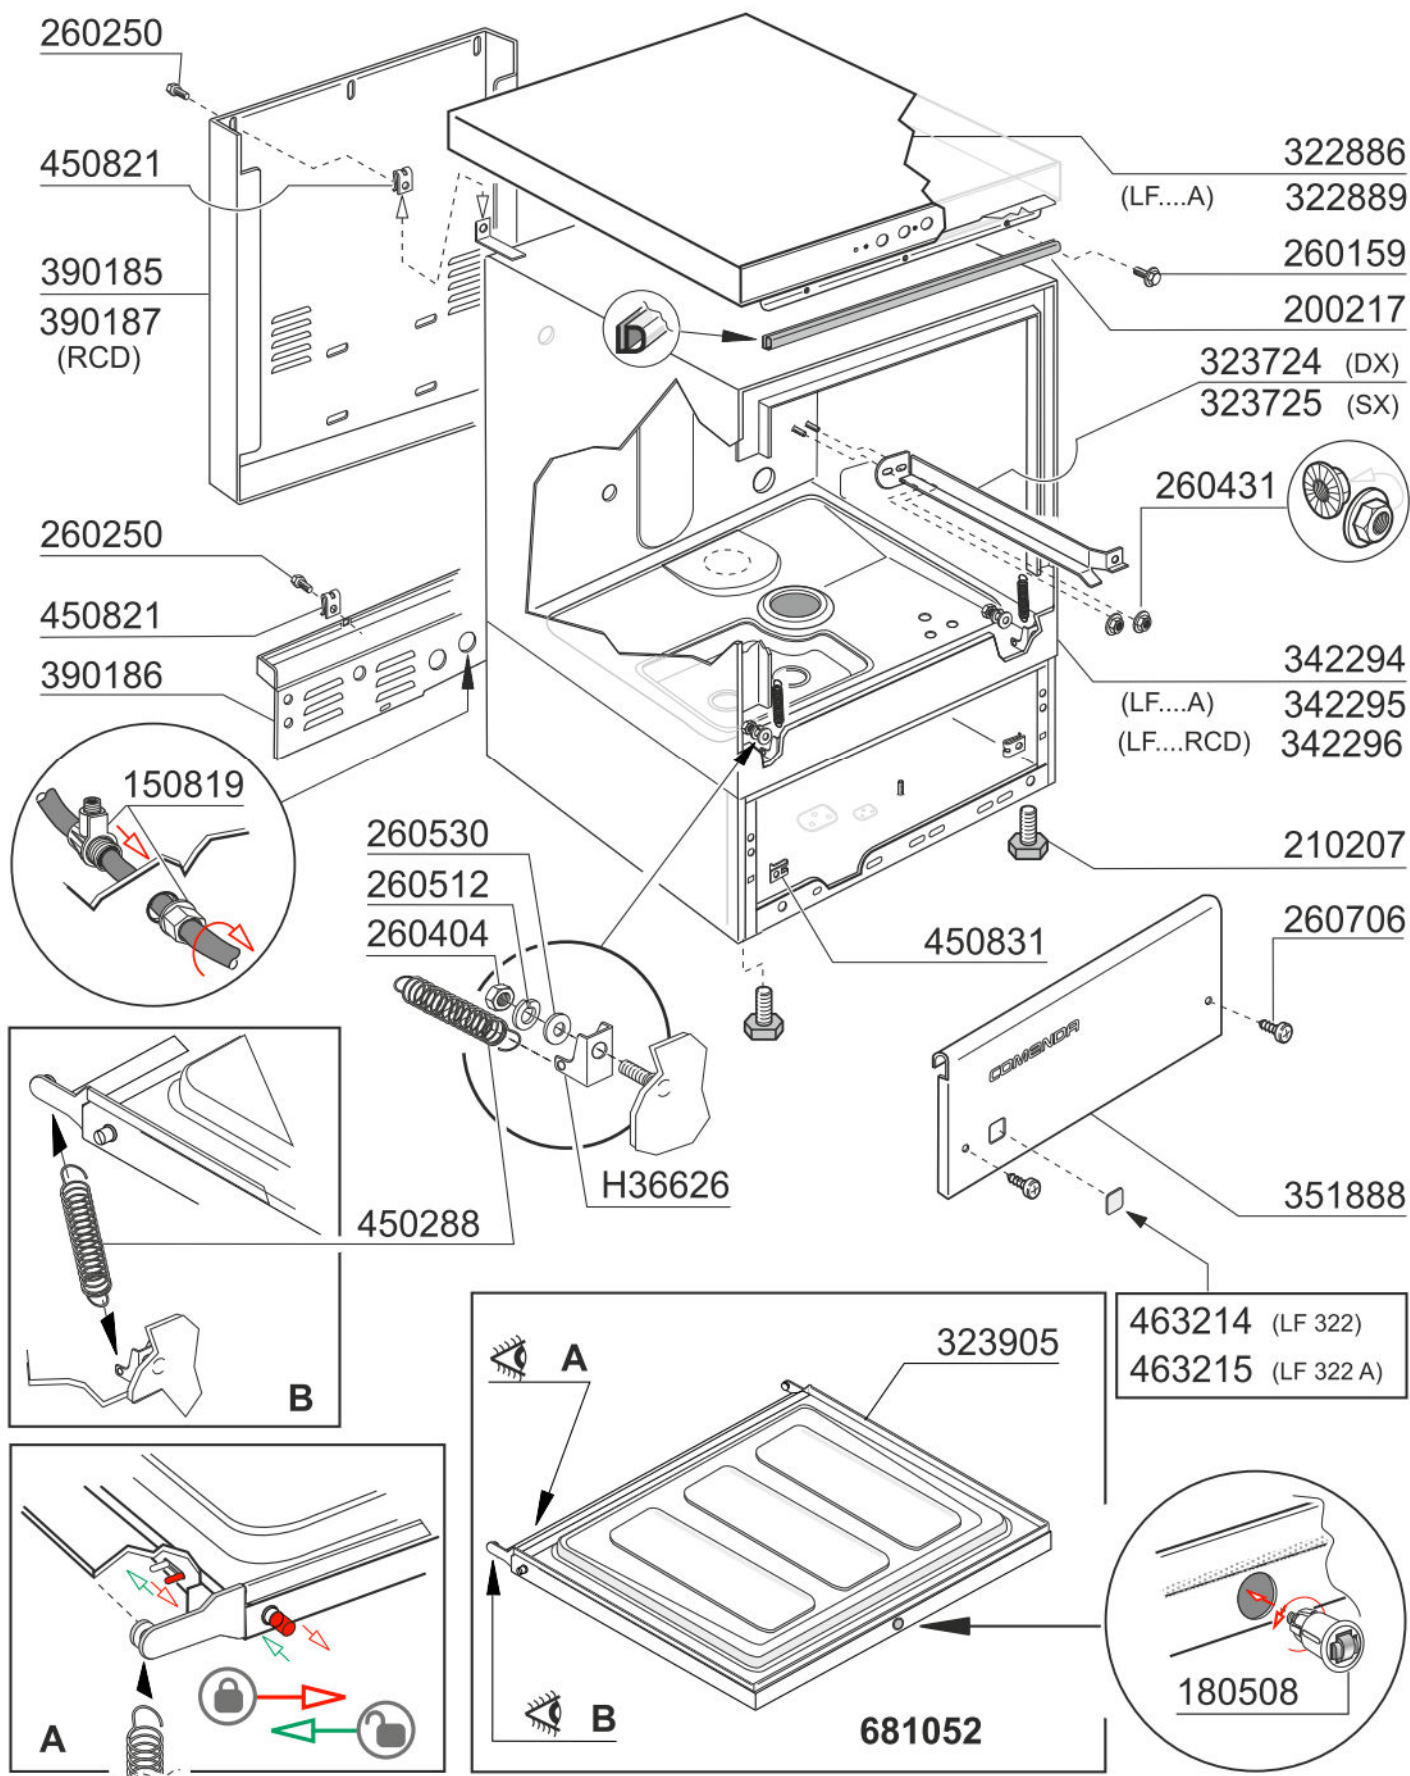

LF324M-RCD

LF324M-RCD

dawson
FOODSERVICE EQUIPMENT

LF324M-RCD

dawson
FOODSERVICE EQUIPMENT

261005

200415

190942

200820

200611

260126

260511

260538

160310

200842

191102

180145

200820

190941

100820

190943

200612

- ◆ 450107 (38 - 50)
- 450105 (26 - 38)
- ◆ 450109 (50 - 65)

LF324M-RCD

LF324M-RCD

dawson
FOODSERVICE EQUIPMENT

LF324M-RCD

LF324M-RCD

LF324M-RCD

LF324M-RCD

dawson
FOODSERVICE EQUIPMENT

620995