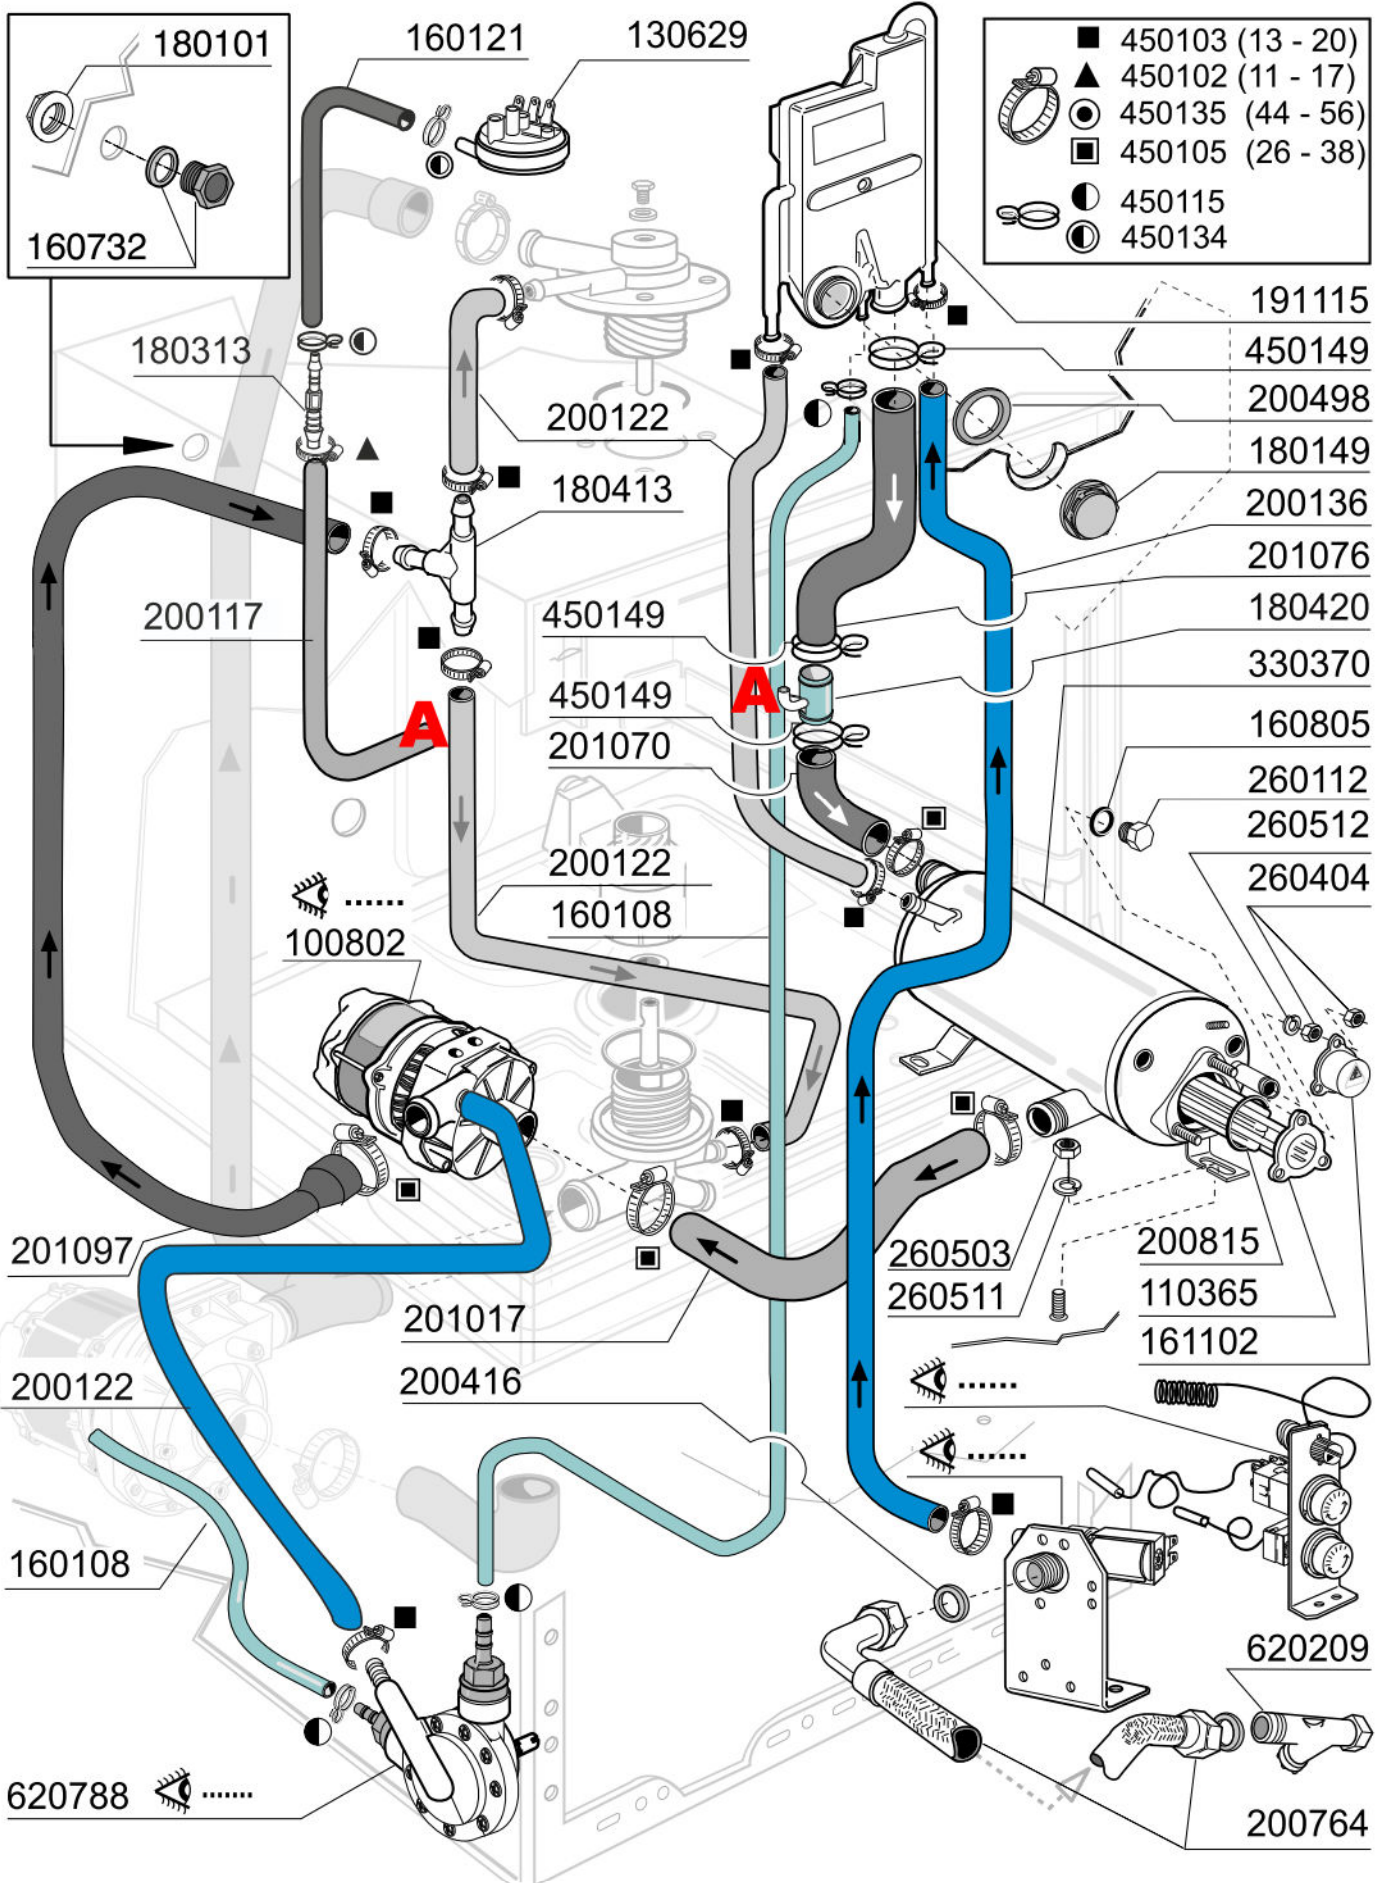

LF324M-RCD

dawson
FOODSERVICE EQUIPMENT