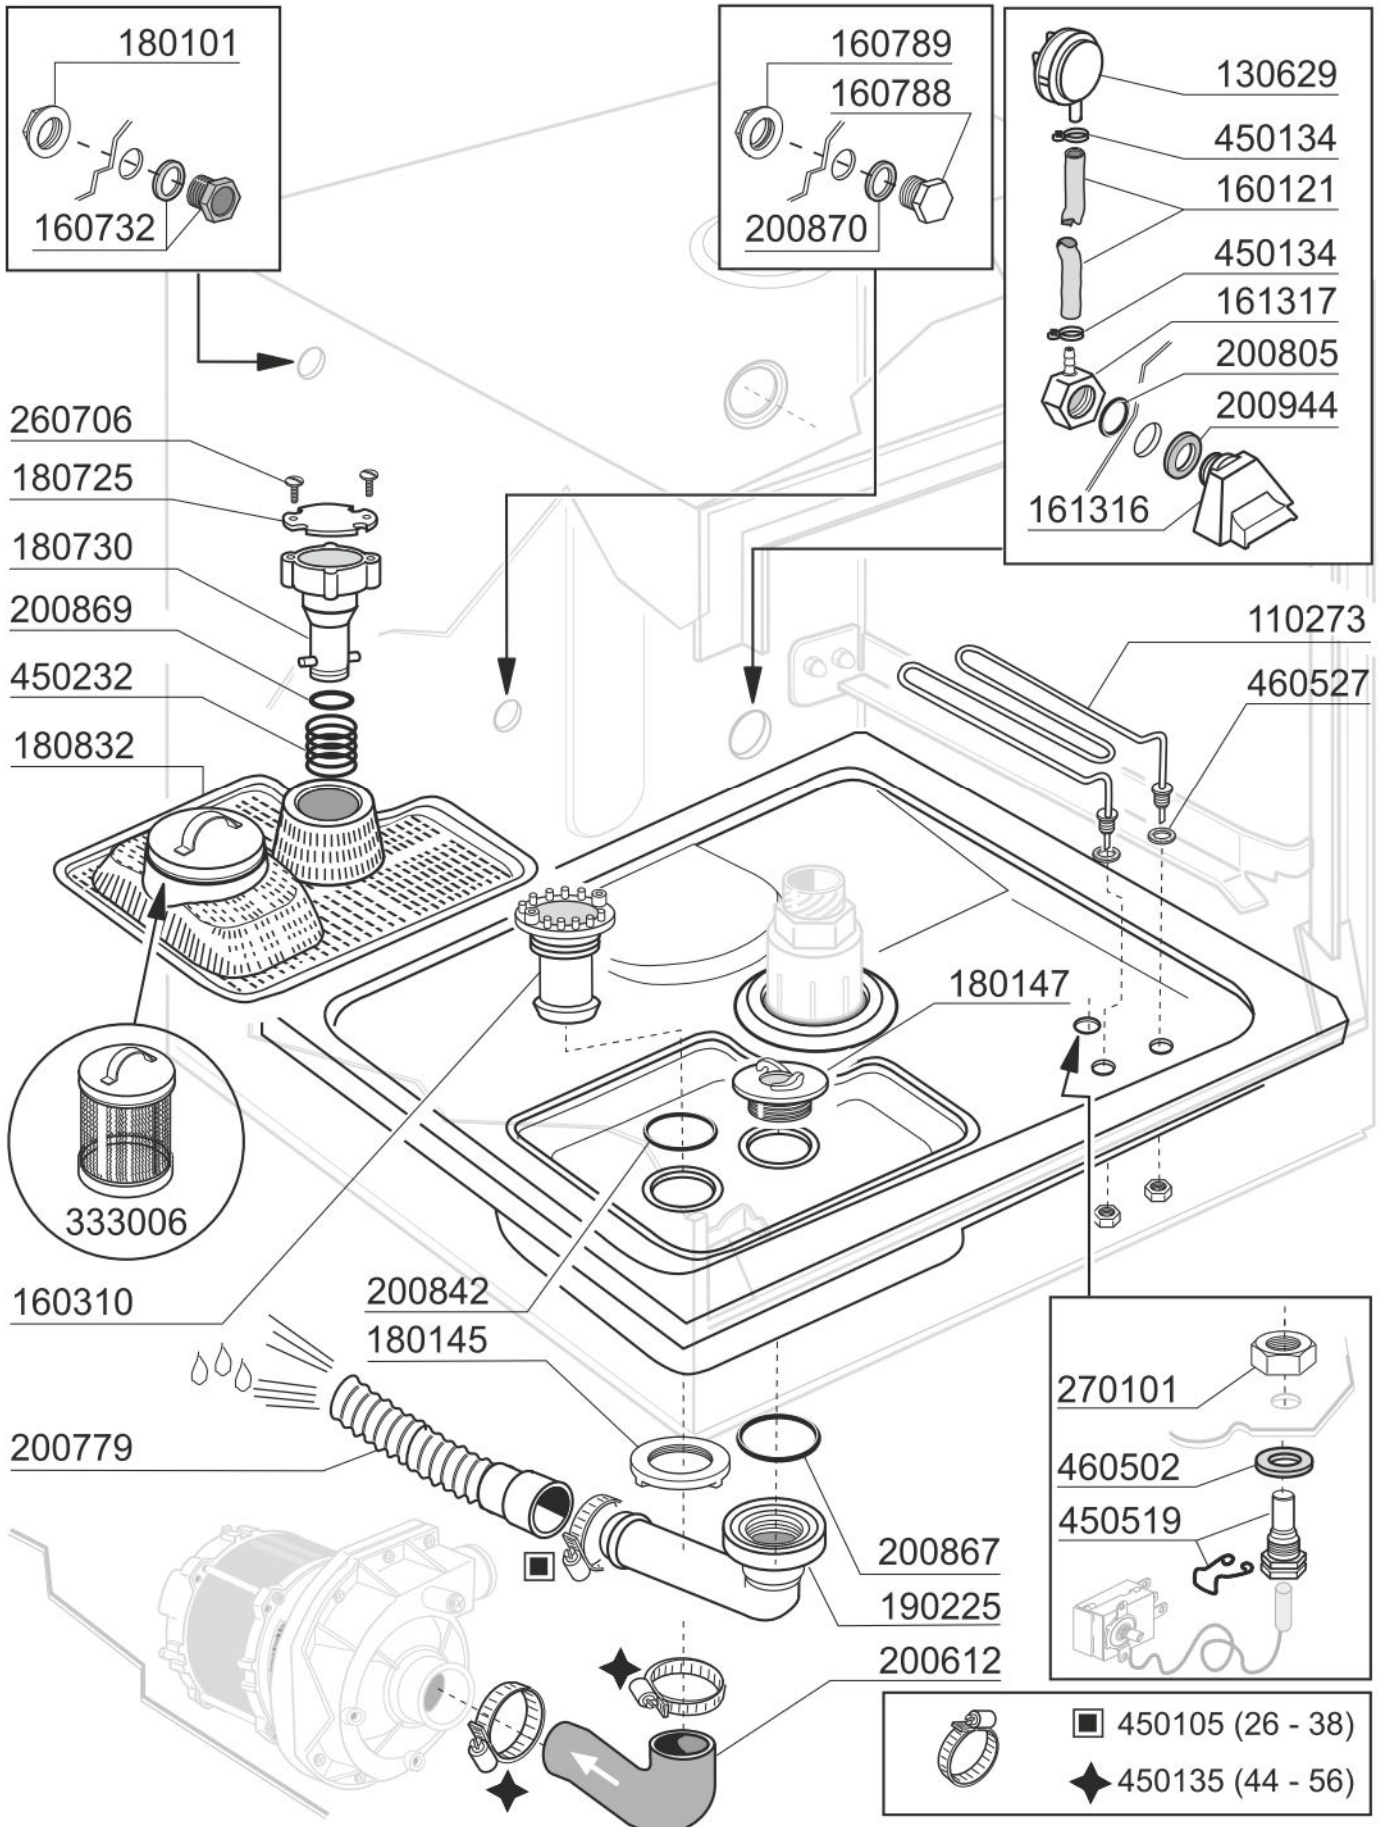

LF324M-RCD

LF324M-RCD

dawson
FOODSERVICE EQUIPMENT

LF324M-RCD

dawson
FOODSERVICE EQUIPMENT

261005

200415

190942

200820

200611

260126

260511

260538

160310

200842

191102

180145

200820

190941

100820

190943

200612

- ◆ 450107 (38 - 50)
- 450105 (26 - 38)
- ◆ 450109 (50 - 65)

LF324M-RCD

LF324M-RCD

dawson
FOODSERVICE EQUIPMENT

LF324M-RCD

LF324M-RCD

LF324M-RCD

LF324M-RCD

dawson
FOODSERVICE EQUIPMENT

620995