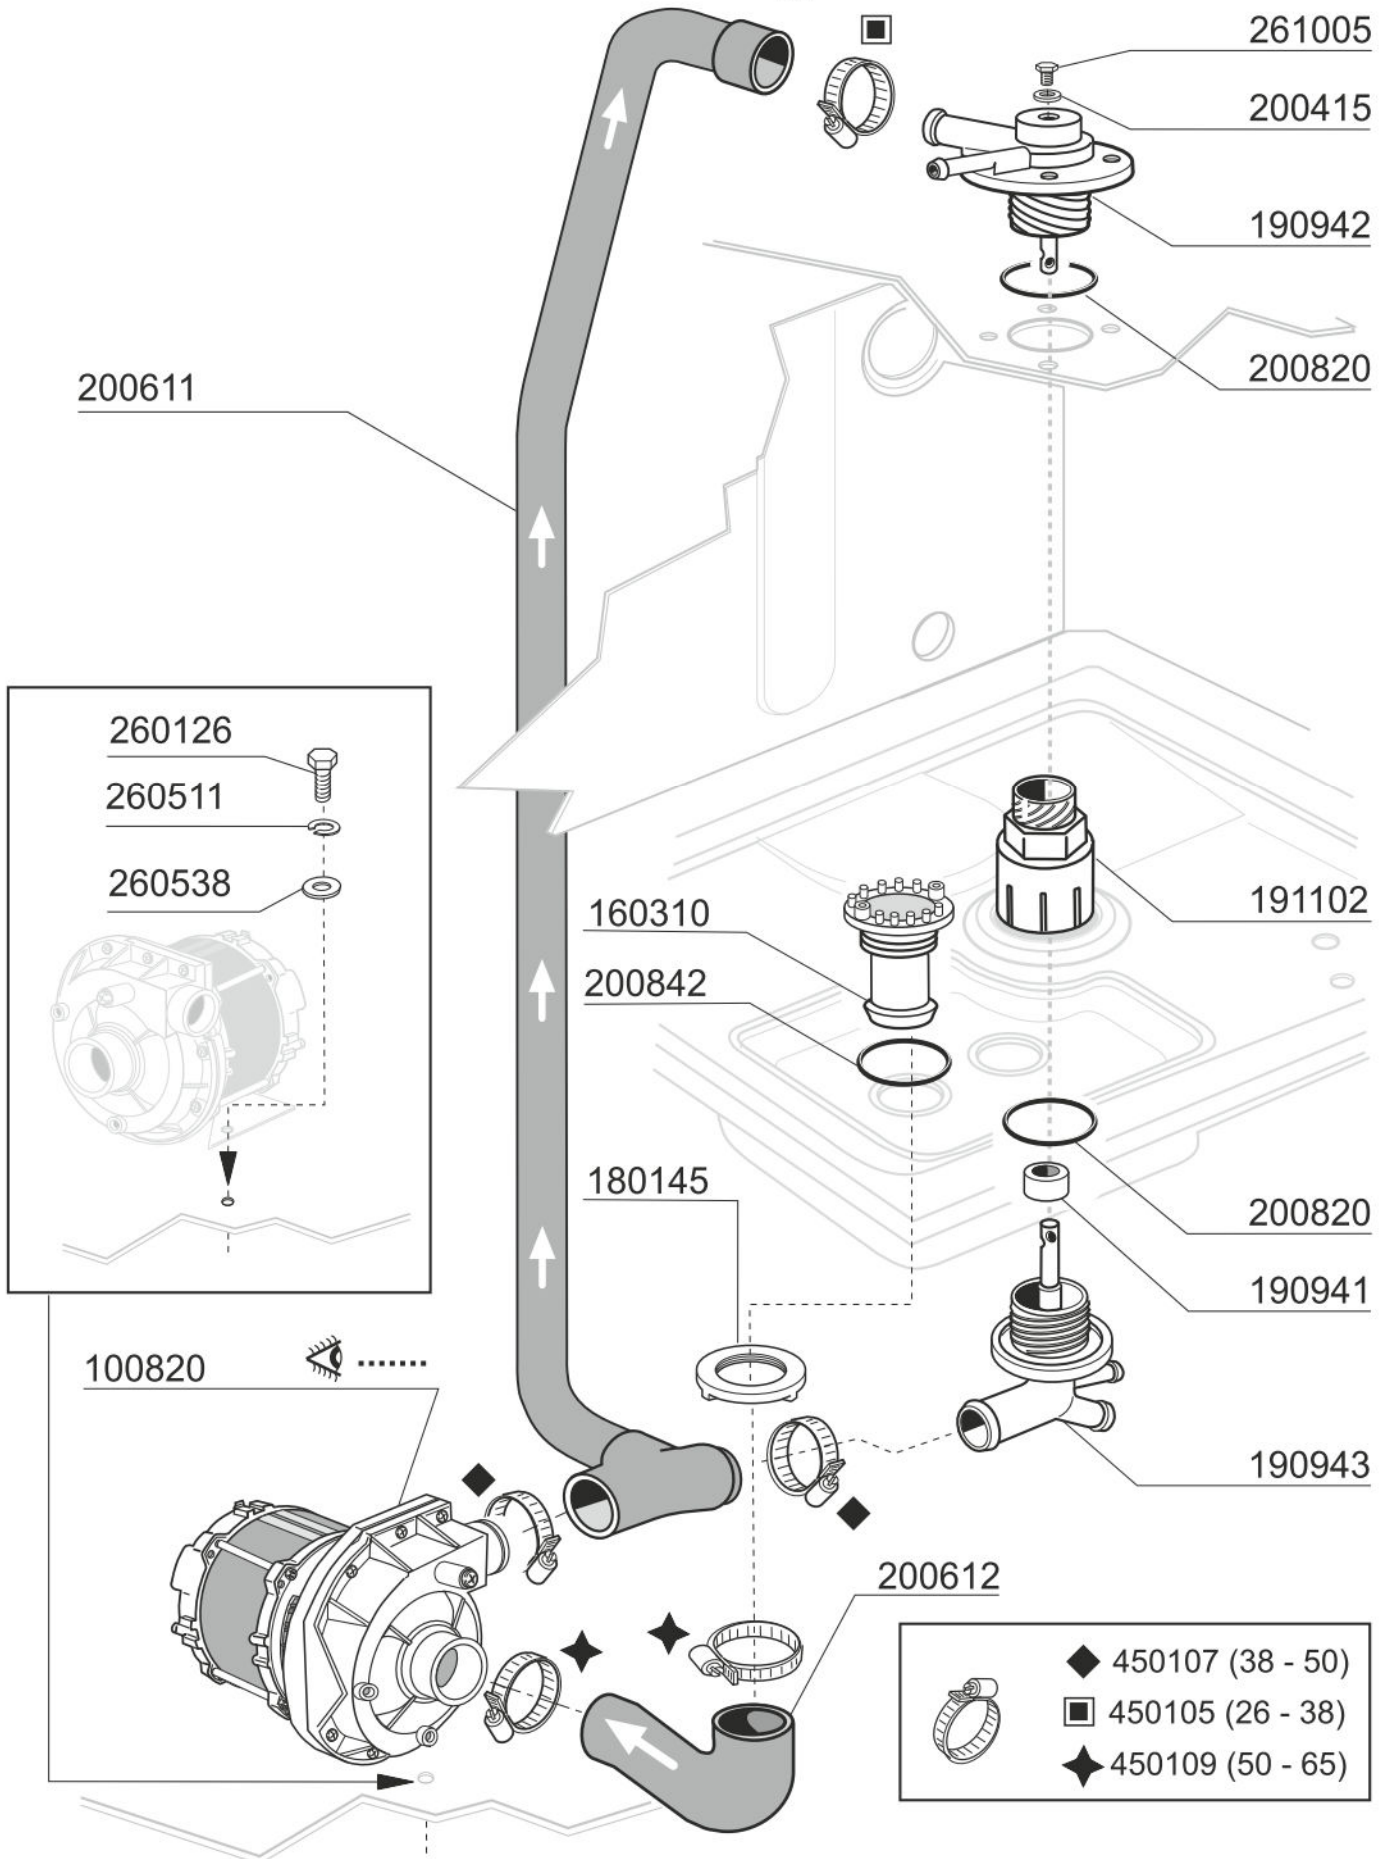

LF324M-RCD

LF324M-RCD

dawson
FOODSERVICE EQUIPMENT

LF324M-RCD

dawson
FOODSERVICE EQUIPMENT

261005

200415

190942

200820

200611

260126

260511

260538

160310

200842

191102

180145

200820

190941

100820

190943

200612

- ◆ 450107 (38 - 50)
- 450105 (26 - 38)
- ◆ 450109 (50 - 65)

LF324M-RCD

LF324M-RCD

dawson
FOODSERVICE EQUIPMENT

LF324M-RCD

LF324M-RCD

LF324M-RCD

LF324M-RCD

dawson
FOODSERVICE EQUIPMENT

620995