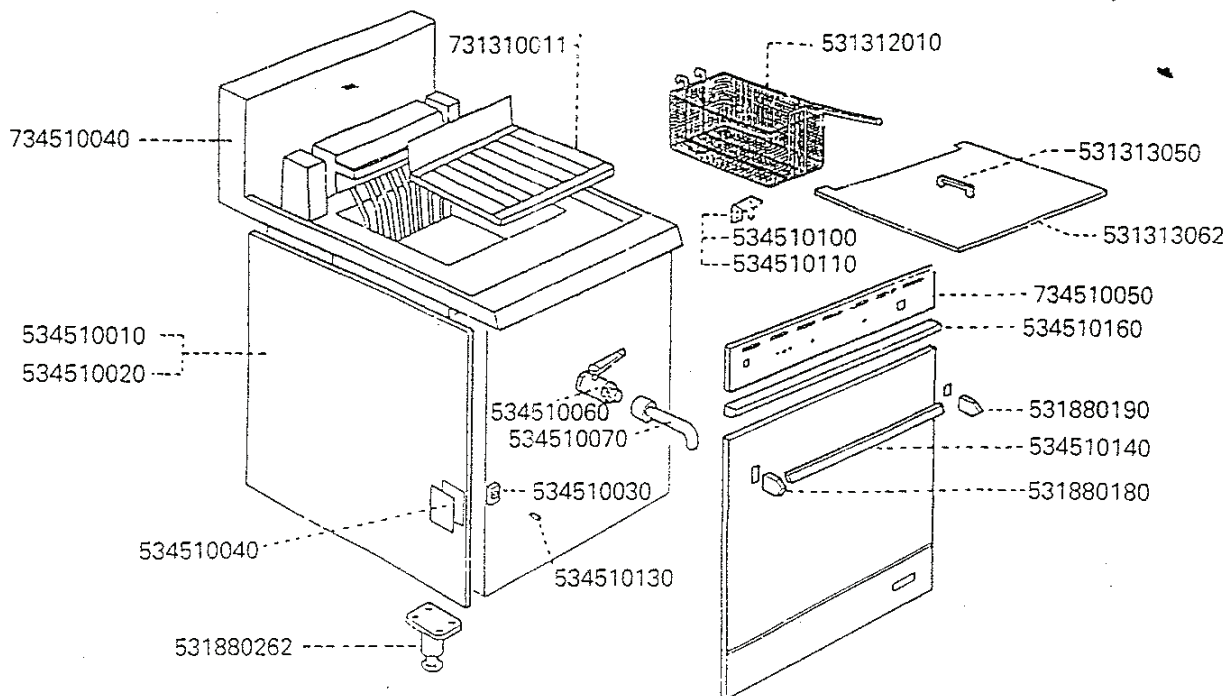

E1838 DEEP FAT FRYER

FRYER FITMENTS

Code	No.	Description
E10	531312010	Chip Basket
B05	531313050	Dust Cover Handle
E12	531313062	Dust Cover c/w Handle
E12	731310011	Element Guard
B05	531880180	Door Handle Bracket and Gasket (L.H.)
B05	531880190	Door Handle Bracket and Gasket (R.H.)
C09	531880260	Foot Assembly
F08	534510010	Outer Side Panel (L.H.)
F09	534510020	Outer Side Panel (R.H.)
B07	534510030	Door Catch
C05	534510040	Blanking Plate
M08	734510040	Hob and Pan
E05	534510060	Drain Cock
C12	534510070	Drain Tube
C01	534510100	Door Top Hinge
C01	534510110	Door Bottom Hinge
J06	534510120	Complete Door (Not Illustrated)
B01	534510130	Door Keeper Stud
C10	534510140	Door Handle Bar
C12	734510050	Control Panel
D12	534510160	Trim

E1838 DEEP FAT FRYER

**FRYER
CONTROLS**

*Element Bush Brass.
RGG4/3.
Gasket Element Cable.
RAAD/3.
E1808-38-48.*

Code	No.	Description
G11	731310000	Element — 240V
G11	730140002	Element — 220V
M09	731310010	Set of Elements (5 per set) — 240V
M09	731310012	Set of Elements (5 per set) — 220V
G11	734510010	Contactors
B06	731310090	Fuse Link — 20A
C12	730140121	Fuse Carrier and Base — 20A
C11	731310100	Fuse Link — 40A
C12	730140120	Fuse Carrier and Base — 60A
E01	734510020	Thermocouple
* K11	537500060	Operating Thermostat ASSY c/w POT PRE & POST EN203 *
G06	534510255	Safety Thermostat
B06	534510280	Control Knob
C02	732010360	On/Off Switch
G06	732040240	Fan
B07	531740420	Terminal Block (2 Way)
B07	737140020	Indicator Neon (Amber)
B07	737140030	Indicator Neon (Red)
B11	734510030	Basket Hanging Rail
G07	731314080	Element Box c/w Lid
E12	731304100	Support Box c/w Lid
D02	734500030	Microswitch (Not illustrated) also 734520070

731310010 SET OF 5 ELEMENTS

Sheet Reference Number

E1838/0192/002

**Falcon Catering
Equipment**
Commercial and institutional
catering equipment

Falcon Catering Equipment is a
business name of
Glymwed Consumer & Building Products Ltd
a member of the
Glymwed International plc
group of companies