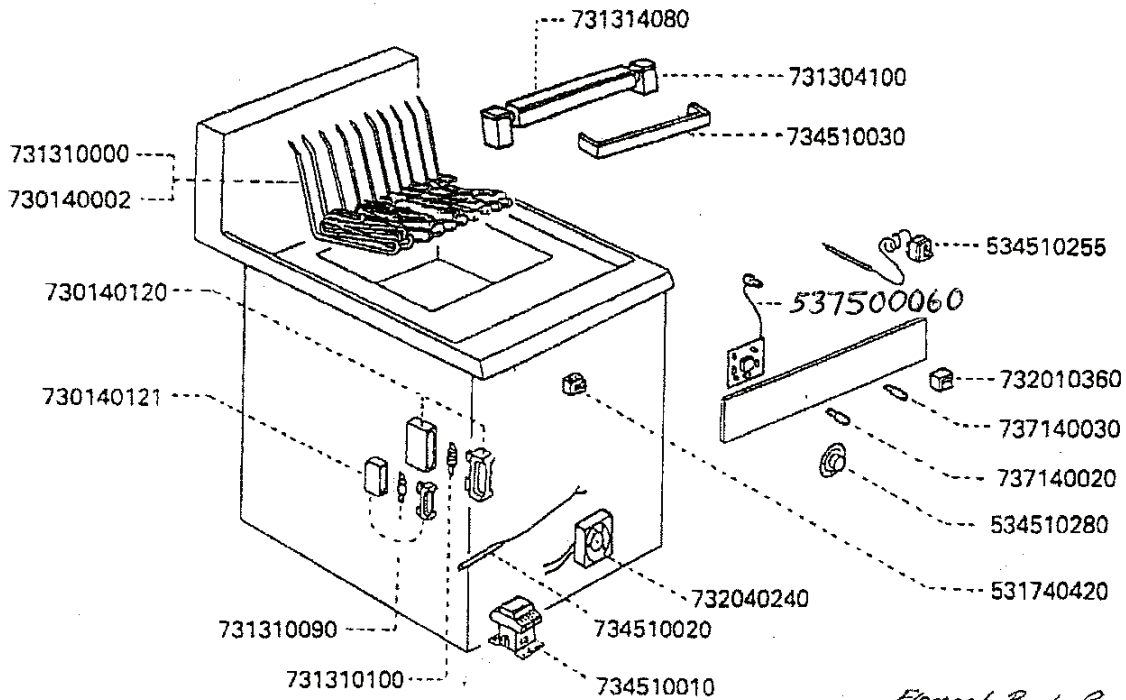

E1838 DEEP FAT FRYER

FRYER FITMENTS

Code	No.	Description
E10	531312010	Chip Basket
B05	531313050	Dust Cover Handle
E12	531313062	Dust Cover c/w Handle
E12	731310011	Element Guard
B05	531880180	Door Handle Bracket and Gasket (L.H.)
B05	531880190	Door Handle Bracket and Gasket (R.H.)
C09	531880260	Foot Assembly
F08	534510010	Outer Side Panel (L.H.)
F09	534510020	Outer Side Panel (R.H.)
B07	534510030	Door Catch
C05	534510040	Blanking Plate
M08	734510040	Hob and Pan
E05	534510060	Drain Cock
C12	534510070	Drain Tube
C01	534510100	Door Top Hinge
C01	534510110	Door Bottom Hinge
J06	534510120	Complete Door (Not Illustrated)
B01	534510130	Door Keeper Stud
C10	534510140	Door Handle Bar
C12	734510050	Control Panel
D12	534510160	Trim

E1838 DEEP FAT FRYER

**FRYER
CONTROLS**

*Element Bush Brass.
RGG4/3.
Gasket Element Cable.
RAAD/3.
E1808-38-48.*

Code	No.	Description
G11	731310000	Element — 240V
G11	730140002	Element — 220V
M09	731310010	Set of Elements (5 per set) — 240V
M09	731310012	Set of Elements (5 per set) — 220V
G11	734510010	Contactors
B06	731310090	Fuse Link — 20A
C12	730140121	Fuse Carrier and Base — 20A
C11	731310100	Fuse Link — 40A
C12	730140120	Fuse Carrier and Base — 60A
E01	734510020	Thermocouple
* K11	537500060	Operating Thermostat ASSY c/w POT PRE & POST EN203 *
G06	534510255	Safety Thermostat
B06	534510280	Control Knob
C02	732010360	On/Off Switch
G06	732040240	Fan
B07	531740420	Terminal Block (2 Way)
B07	737140020	Indicator Neon (Amber)
B07	737140030	Indicator Neon (Red)
B11	734510030	Basket Hanging Rail
G07	731314080	Element Box c/w Lid
E12	731304100	Support Box c/w Lid
D02	734500030	Microswitch (Not illustrated) also 734520070

731310010 SET OF 5 ELEMENTS

Sheet Reference Number

E1838/0192/002

**Falcon Catering
Equipment**
Commercial and institutional
catering equipment

Falcon Catering Equipment is a
business name of
Glymwed Consumer & Building Products Ltd
a member of the
Glymwed International plc
group of companies