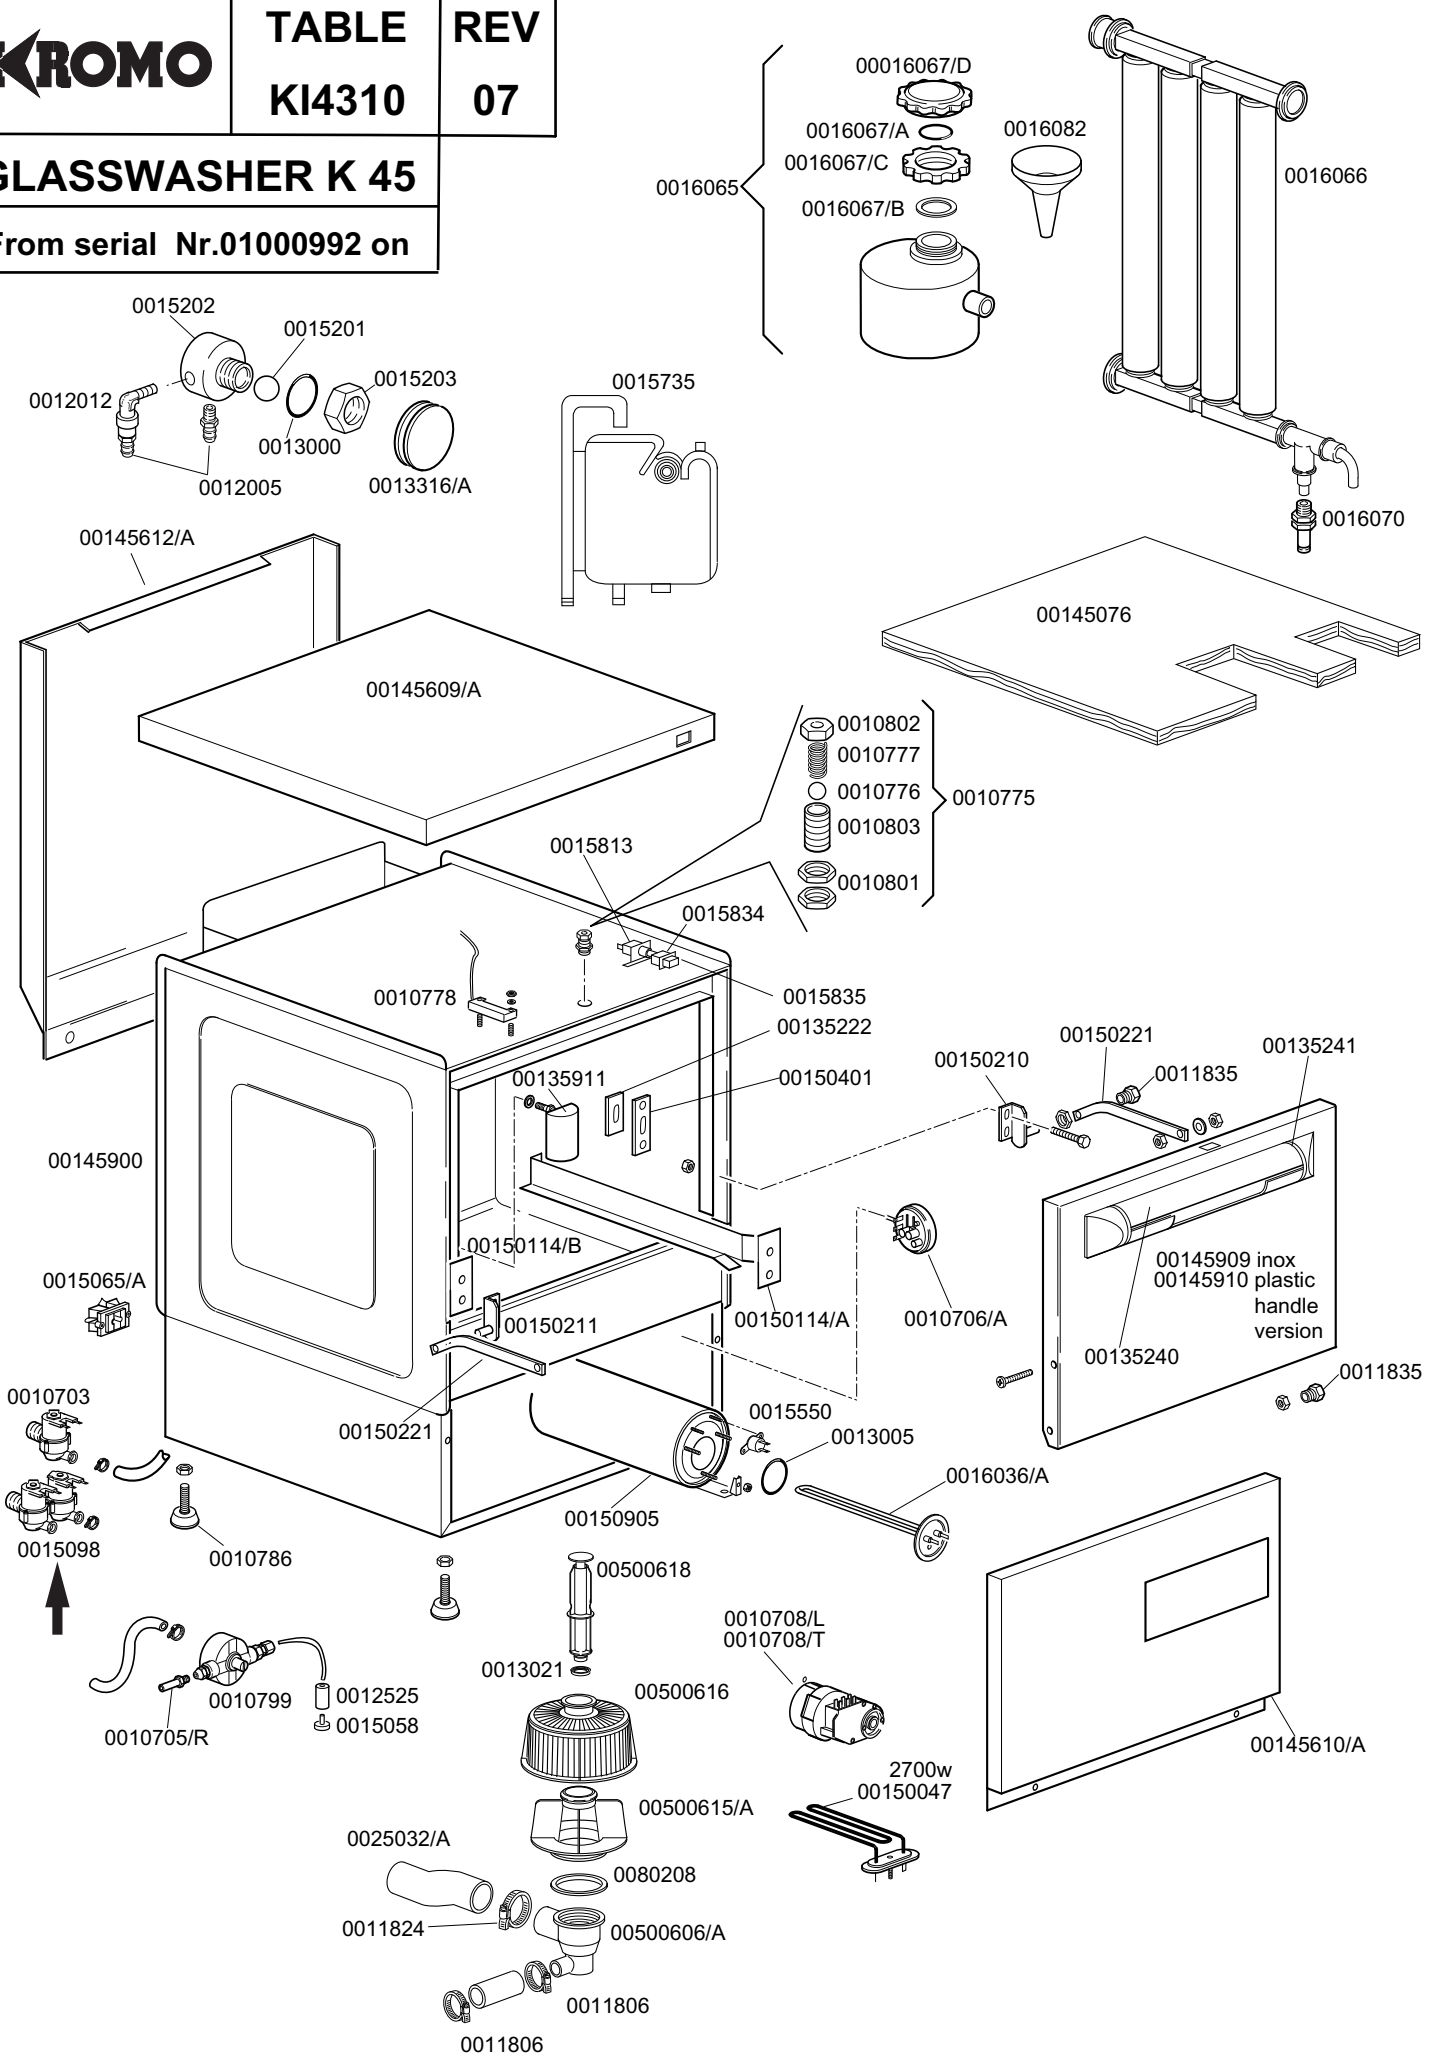

KROMO

TABLE
KI4310

REV
07

GLASSWASHER K 45

From serial Nr.01000992 on

GLASSWASHER K 45

**TABLE
KI4310**

CODE	DESCRIPTION	CODE	DESCRIPTION
0010703	220V entry solenoid valve	0016067/D	Salt container plug
0010705/R	D.8 pipe fitting	0010708/L	Rapid timer 120"230/50 Hz
0010706/A	"EL" pressure switch	0013316/A	Blind gasket for DVGW hole
0010708/T	Timer 150" 230V 50Hz thermostop	0016070	CFD complete non-return valve
0010775	Brass door hook	0016082	Funnel
0010776	9.52 diam. stainless steel ball	0025032/A	Coupling for suction K50
0010777	Spring for door hook	00500606	Right floor drain grey
0010778	Reed magnetic microswitch	00500615/A	Ferrule with filter - grey
0010786	40 d. M10x25 small black foot	00500616	Filter for suction
0010799	Shining product dosing device	00500618	Overflow device
0010801	Door jack nut	0080208	Ramp seal 95x75x3
0010802	Door jack locknut	0015098	Double solenoid valve ←
0010803	Door jack body		
0011806	25/40 stainless steel clamps		
0011824	50/70 clamps		
0011835	Brass bush		
0012005	1/4 rubber holder for 10 d. pipe		
0012012	Elbow pipe fitting 1/4 brass		
0012525	Counter-weight for small filter		
0013000	OR 3125 gasket		
0013005	OR-151 EPDM heating element gasket		
0013021	DEM 40 gasket		
00135222	Beating door		
00135240	Handle door in plastic		
00135241	Ending of handle K		
00135911	Complete air trap		
00145076	Polystyrene coat K 45		
00145609/A	Lid for K 45		
00145610/A	Lower door K 45		
00145612/A	Dorsal panel K 45		
00145900	Complete body K 45		
00145909	Complete door K 45 handle plastic version		
00145910	Complete door K 45 inox version		
00150047	Tube el. resistance 2,7kw 230v		
00150114/A	Right guide for basket		
00150114/B	Left guide for basket		
00150210	Right hinge door		
00150211	Left hinge door		
00150221	Door rod		
00150401	Guide for bent rod		
0015058	Small shining product suction filter		
0015065/A	Cable fastener with screw		
00150905	Boiler mod. 50		
0015201	17d. teflon DVGW safety valve sphere		
0015202	40x33 d. DVGW brass pipe fitting		
0015203	30 DVGW brass nut for pipe fitting		
0015550	Conveyer safety thermostat		
0015735	2,7 lt. break tank		
0015813	16A unipolar switch electric component		
0015834	Start switch		
0015835	Square start push button		
0016036/A	230V 2,5 kw heating element		
0016065	Salt container		
0016067/A	OR for salt container plug		
0016067/B	Salt container gasket		
0016067/C	Salt container ferrule		