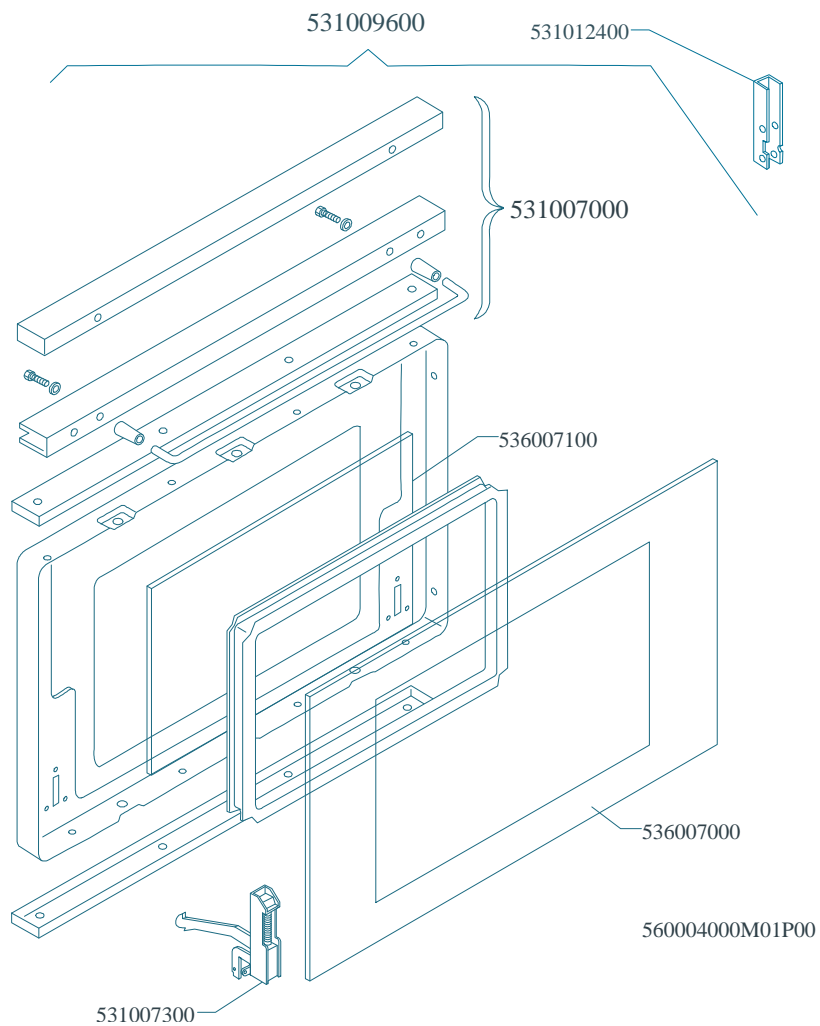

## PORTE / DOORS / TÜREN / PORTES

Page	Pos	Code	Description
001		544044300	SIDE 1000 RANGE
001		531008100	ADJUSTABLE LEG H9 CHROME
001		537007600	TERMINAL BLOCK SINGLEPHASE 40A
002		541027000	NEUTRAL SPACER 1000
002		537002300	ELECTRICAL PLATE D.220 W2000 V230
002		537002200	ELECTRICAL PLATE D.180 W1500 V230
002		537002100	ELECTRICAL PLATE D.145 W1000 V230
002		544043600	UPPER PLATE CF-10E
002		537000300	COMMUTATOR 7 POSITIONS S.49 16A
002		536002100	KNOB 7 POSITIONS SNACK
002		537014100	WHITE WARNING LIGHT 250V
002		544044101	CONTROL PANEL CF-10E
003		537006200	UPPER OVEN HEATING EL.1000+2000W
003		537006300	LOWER OVEN HEATING EL.W1750 230CF8/
003		537014100	WHITE WARNING LIGHT 250V
003		537014200	GREEN WARNING LIGHT 250V
003		537006100	OVEN THERMOSTAT CF-62/8/10
003		537005700	OVEN COMMUTATOR CF-8/10 EL.
003		536002800	ELECTRIC OVEN KNOB CF-8/10
003		537015500	REDLIGHTED SWITCH
003		537005400	OVEN BULB 15W 300°C
003		534009100	GRILL PROTECTION CF-8/10
003		536011300	OVEN GASKET CF-8/10
003		537007900	OVEN BULB-SOCKET
003		531006700	OVEN GRID FOR CF-8/10
003		534002200	OVEN DRIPPING-PAN CF-8/10
003		531013600	SIDE GRID FOR MAXI/VENTILATED OVEN
004		531012700	STAINLESS STEEL OVEN DOOR CF-8/10
004		531007900	STAINLESS STEEL DOOR WHEEL HOLDER
004		544074700	STAINLESS STEEL OVEN DOOR PANEL
004		541025200	STAINLESS STEEL OVEN DOOR HANDLE
004		531008200	STAINLESS STEEL DOOR HINGE CF-8/10
004		531009600	COMPLETE GLASS OVEN DOOR
004		531012400	GLASS DOOR WHEEL HOLDER CF-8/10
004		531007000	OVEN GLASS DOOR HANDLE CF-8/10
004		536007100	INTERNAL GLASS OVEN DOOR CF-8/10
004		536007000	EXTERNAL GLASS OVEN DOOR CF8/10
004		531007300	GLASS DOOR HINGE CF-8/10