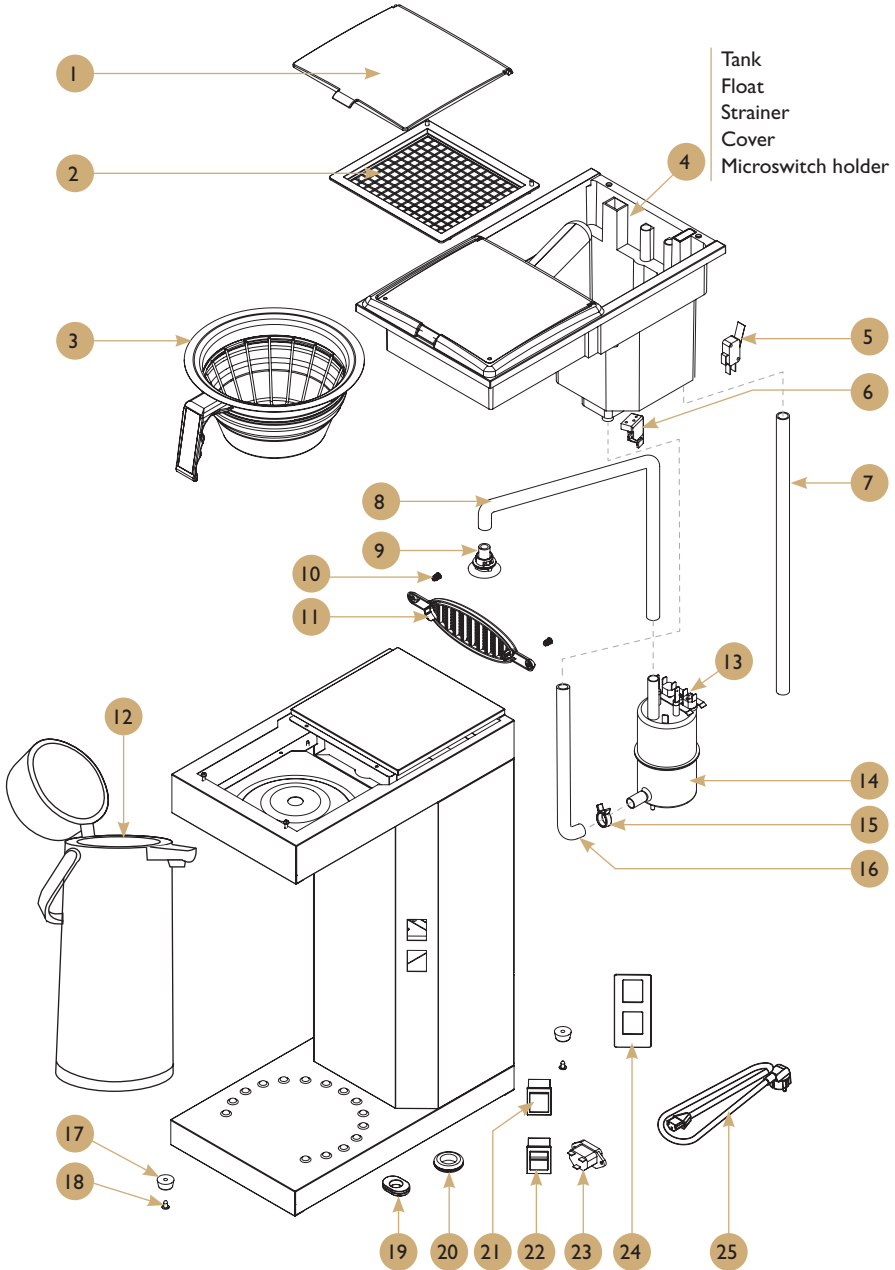

Thermos M

Drawing

Thermos M

Spare parts list

POS.	PCS	Part No.	Description
1	1	I204012	Lid of tank original
2	1	I204013	Strainer original
3	1	I102016	Brew basket 1.8L 90 mm
4	1	I204015	Water tank complete 1.8L
5	1	I60821 (230V)	Micro switch tank 1.8L
5	1	I60822I (110V)	Micro switch 125V
6	1	I204014	Microswitch holder
7	1	I505062	Overflow hose
8	1	I505041	Hot water hose 1.8L
9	1	I204016	Spray nozzle for water tank
10	2	I402150	Screw T20,M4X8mm
11	1	I20422	Air inlet plastic 1.8L
12	1	I103184	Thermos 2.2L
13	1	I60212-03	Over heating protection
14	1	I205101 (230V)	Brewing element 230V/2200W
14	1	I20505 (110V)	Brewing element 110V/1600W
15	1	I40339	Clip for hose 16.4mm
16	1	I031503	Silicon hose cold complete
17	4	I20320	Rubber feet V2
18	4	I402163	Screw M4x8
19	1	I505063	Bottom rubber TPE
20	6	I60536	Gasket rubber NBR(Rubber Trp 30.0)
21	1	I60804-04	Brewing lamp
22	1	I60801-04	Rocker switch single(orange)
23	1	I60570	Power cord inlet/Main socket
24	1	I603855	Overlay original M
25	1	I60565	Main supply cable / Europe