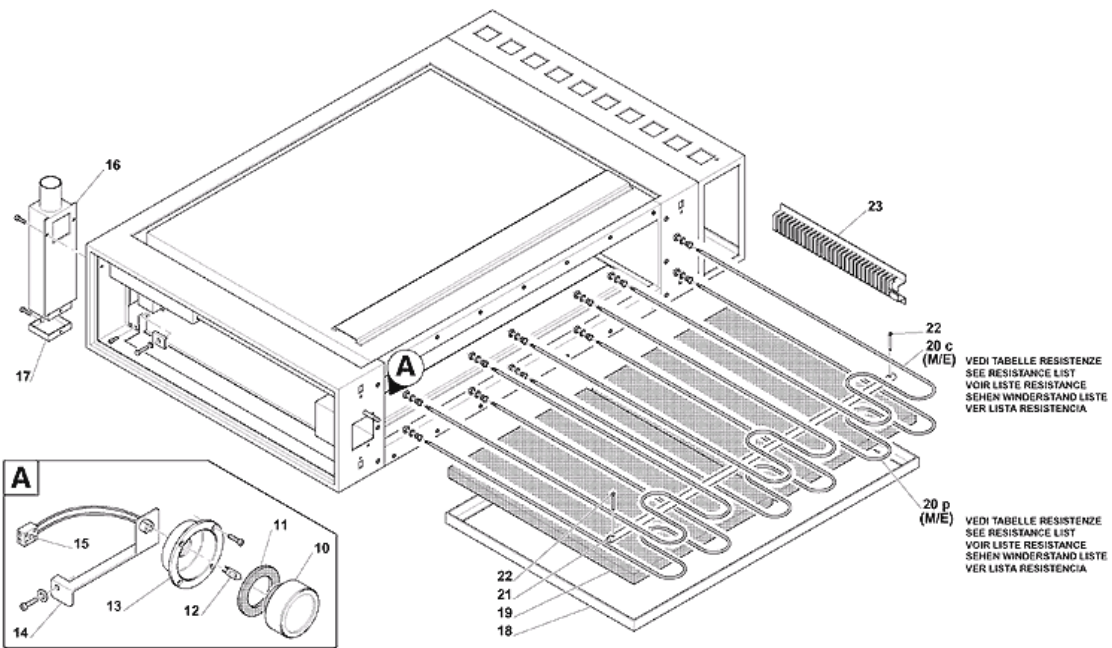

## Spare Parts Catalogue Series 2000

- 1 - Panels
- 2 - Oven
- 3 - Oven
- 4 - Front piece door
- 5 - Analogue panel
- 6 - Digital panel
- 7 - Heater list

## 1 - Panels

POSITION	CODE	DESCRIPTION
0001A	WPVT020	C.P.FRONT.DX F.S.2000R (WPRT0
0002	WPST310	PANNELLO FRONTALE SX ST
0002A	WPVT120	C.P.FRONT.SX F.S.2000R S(WPRT1
0003	AC06500	POMELLO CAMINO FORNO PL/50 M10
0004	WSL2020	COMP.TRAV SUP/INF 69-66 V.N.
0004	WSL25	FLASK
0004	WSL30	UPPER/LOWER BAR UNIT 96/99/109
0004	WSL35	FLASK
0005	WPSC010	C.CAPPA F.96/99/109 STANDARD
0005	WSL06	HOOD
0005	WSS0410	COMP.CAPPA ST FORNO 77/1-2-3
0005	WSS06	CHIMNEY UNIT 66/69 STANDARD
0005A	WPVC0	HOOD
0005A	WRL06	HOOD
0005A	WRS0420	COMPL.CAPPA F.77 R SM.M
0005A	WRS0620	C.CAPPA RU 66-69/1-2-3 SM.M.
0006	WPC38	COVER
0006	WPC48	COVER
0006	WPC57	COVER
0006	WPC68	COVER
0006	WPC7020	C.COP.SUP.INF F.69 V.N T.N.
0006	WPC72	COVER
0006	WPC74	COVER
0007	WP22111	FIANCO DX F.77/96/66 (NERO)
0007	WP33111	FIANCO DX+SX F.69/99TV + GAS
0007	WP44100	FIANCO DX+SX 111+109 (NERO)TV
0008	WP140	COVER
0008	WP22200	FIANCO SX F.96/66 (NERO)
0008	WP33200	FIANCO SX F.69/99 (NERO)
0008	WP44200	FIANCO SX 111+109 (NERO)
0009	WP033	REAR PANNEL
0009	WP133	REAR PANNEL
0009	WP333	REAR PANNEL
0009	WP344	REAR PANNEL