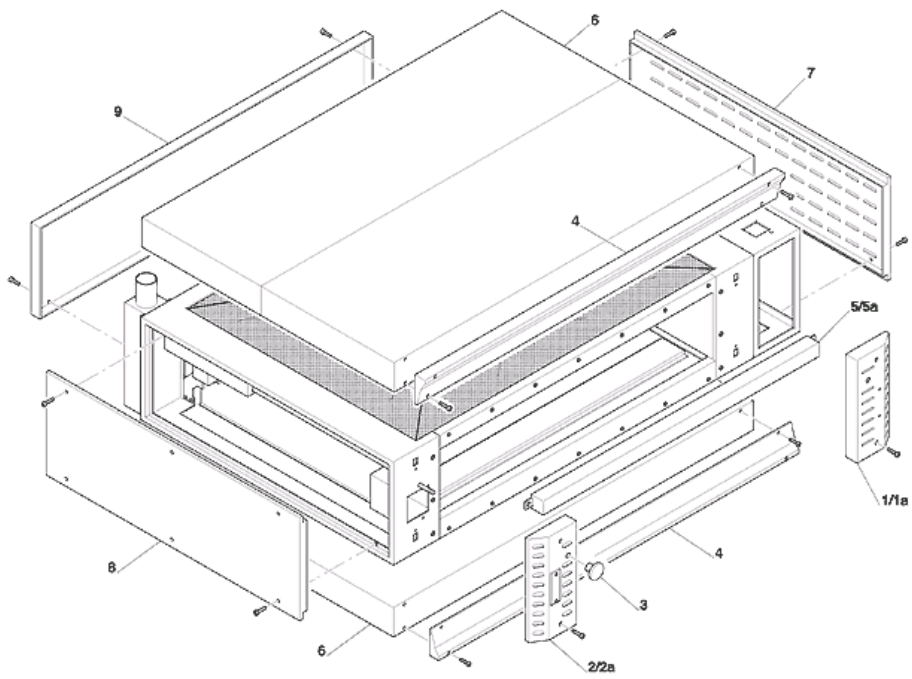

## Spare Parts Catalogue Series 2000

- 1 - Panels
- 2 - Oven
- 3 - Oven
- 4 - Front piece door
- 5 - Analogue panel
- 6 - Digital panel
- 7 - Heater list

## 1 - Panels

POSITION	CODE	DESCRIPTION
0001A	WPVT020	C.P.FRONT.DX F.S.2000R (WPRT0
0002	WPST310	PANNELLO FRONTALE SX ST
0002A	WPVT120	C.P.FRONT.SX F.S.2000R S(WPRT1
0003	AC06500	POMELLO CAMINO FORNO PL/50 M10
0004	WSL2020	COMP.TRAV SUP/INF 69-66 V.N.
0004	WSL25	FLASK
0004	WSL30	UPPER/LOWER BAR UNIT 96/99/109
0004	WSL35	FLASK
0005	WPSC010	C.CAPPA F.96/99/109 STANDARD
0005	WSL06	HOOD
0005	WSS0410	COMP.CAPPA ST FORNO 77/1-2-3
0005	WSS06	CHIMNEY UNIT 66/69 STANDARD
0005A	WPVC0	HOOD
0005A	WRL06	HOOD
0005A	WRS0420	COMPL.CAPPA F.77 R SM.M
0005A	WRS0620	C.CAPPA RU 66-69/1-2-3 SM.M.
0006	WPC38	COVER
0006	WPC48	COVER
0006	WPC57	COVER
0006	WPC68	COVER
0006	WPC7020	C.COP.SUP.INF F.69 V.N T.N.
0006	WPC72	COVER
0006	WPC74	COVER
0007	WP22111	FIANCO DX F.77/96/66 (NERO)
0007	WP33111	FIANCO DX+SX F.69/99TV + GAS
0007	WP44100	FIANCO DX+SX 111+109 (NERO)TV
0008	WP140	COVER
0008	WP22200	FIANCO SX F.96/66 (NERO)
0008	WP33200	FIANCO SX F.69/99 (NERO)
0008	WP44200	FIANCO SX 111+109 (NERO)
0009	WP033	REAR PANNEL
0009	WP133	REAR PANNEL
0009	WP333	REAR PANNEL
0009	WP344	REAR PANNEL