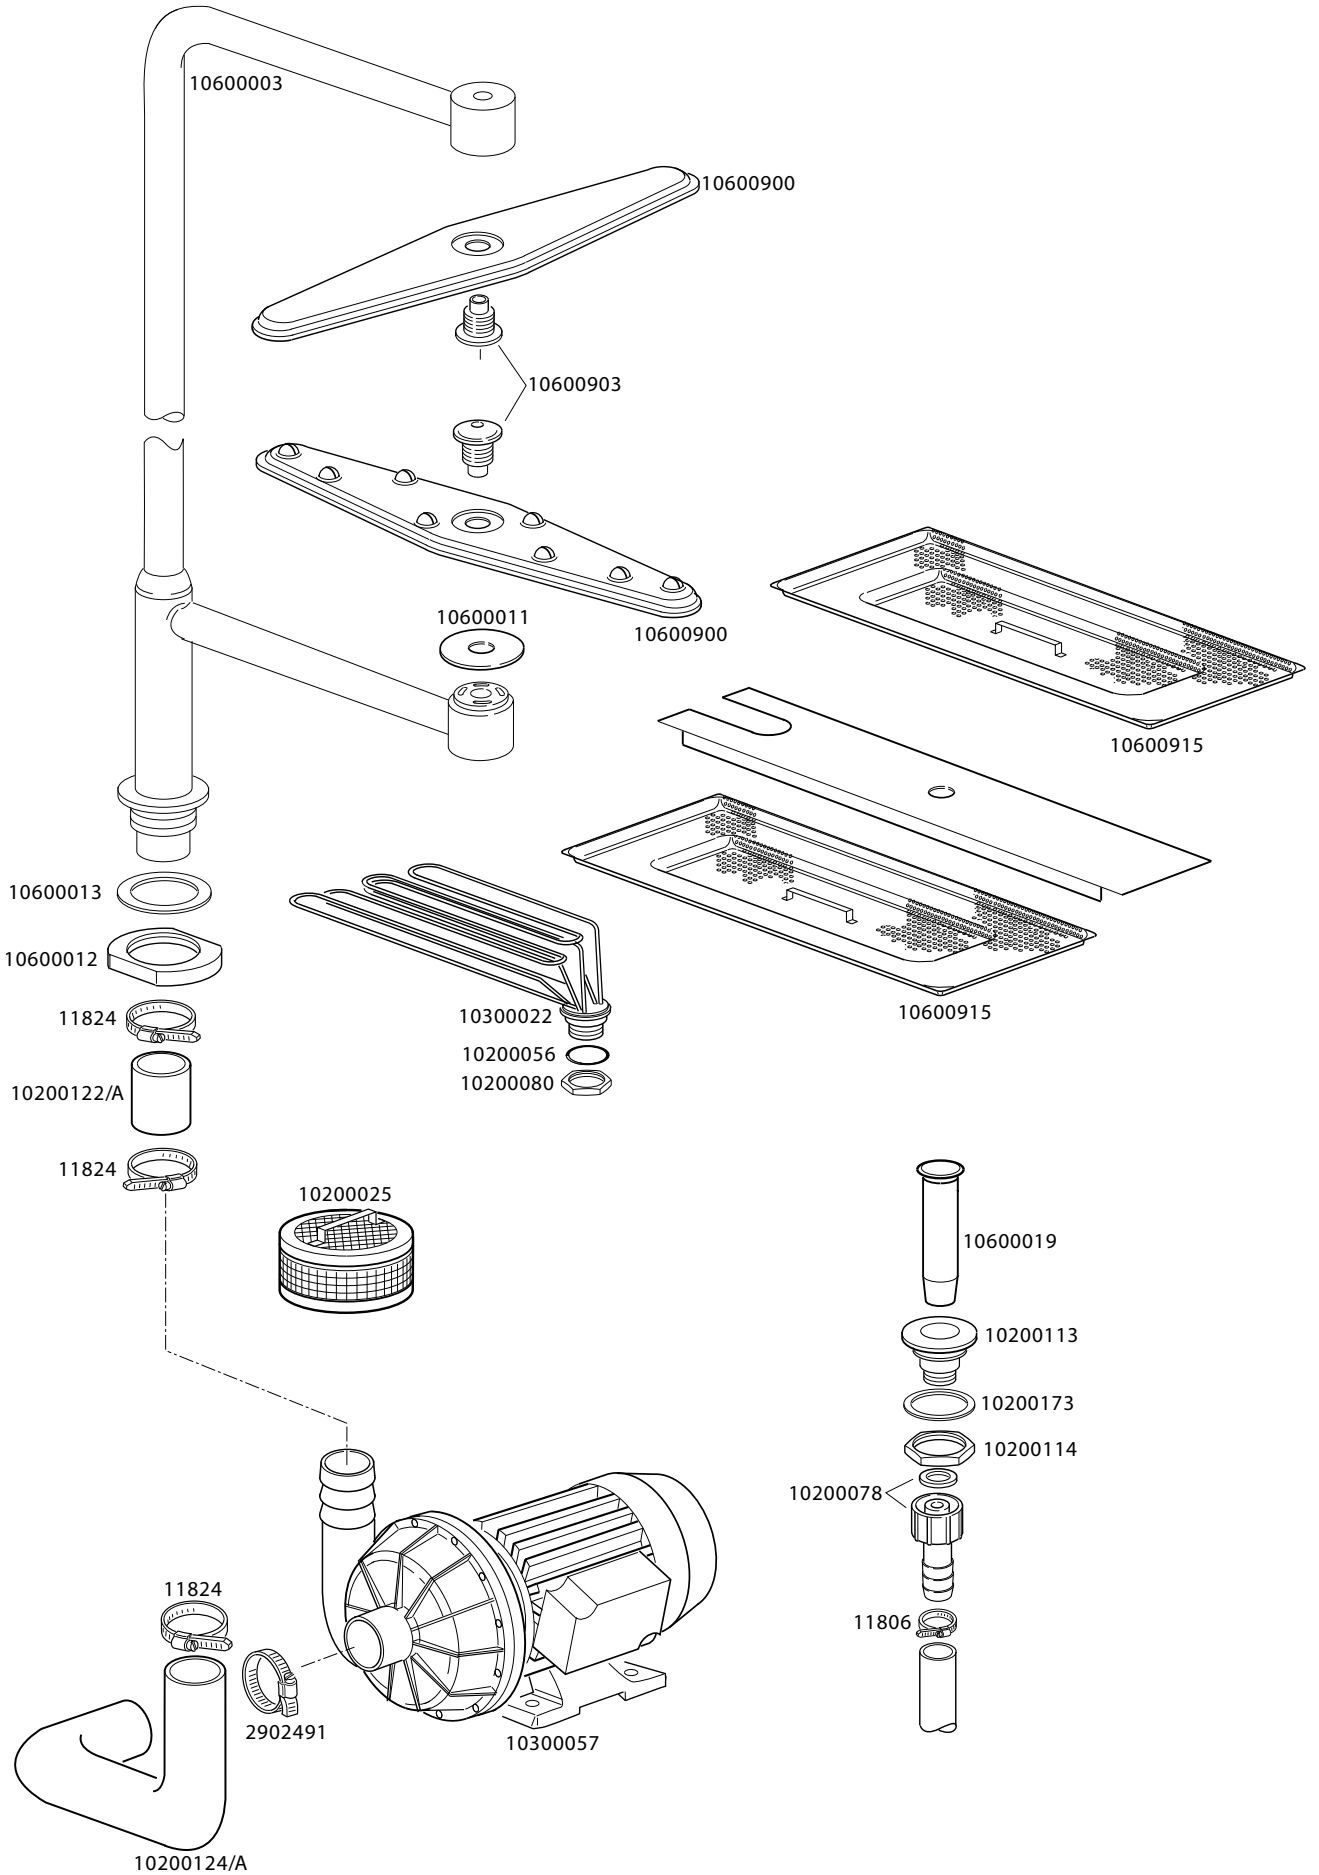

SILVER	TABLE SI1510	REV 00
--------	-----------------	-----------

SILVER 1500

From serial number 99016494

SILVER	TABLE	REV
	SI1525	00

SILVER 1500

From serial number 99016494

SILVER	TABLE	REV
	SI1530	00

SILVER 1500

From serial number 99016494

SILVER	TABLE	REV
	SI1540	00

SILVER 1500

From serial number 99016494