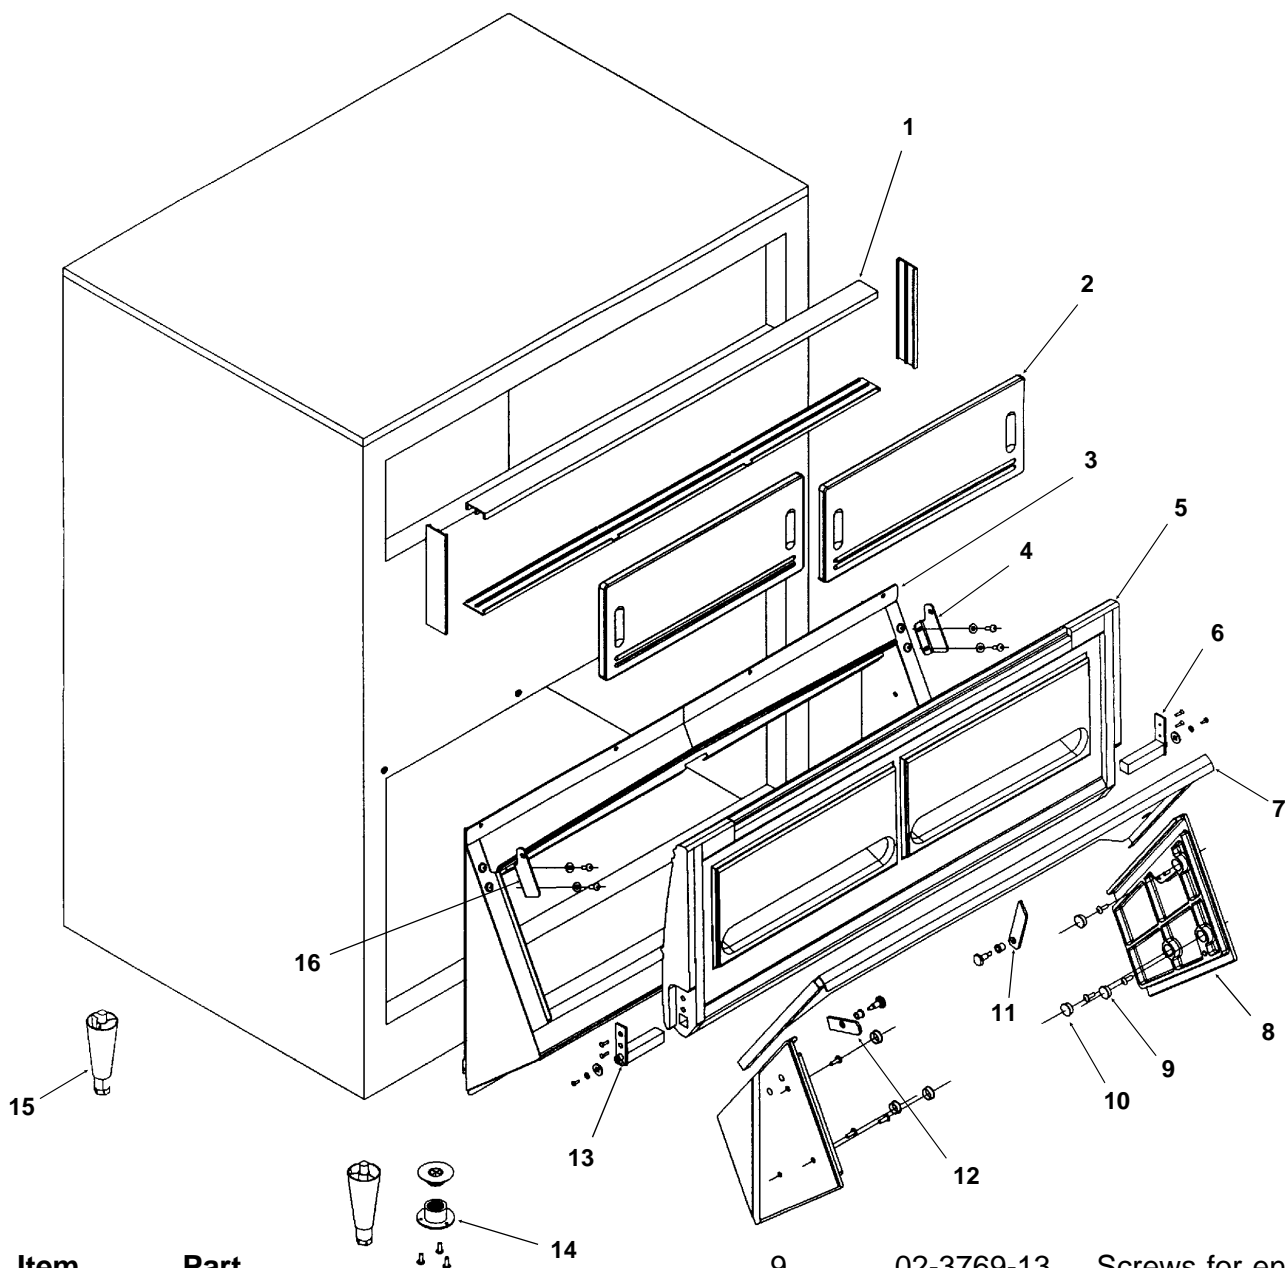

Bins and Accessories Service Parts

BH1356, BH1650, BH1366 & BH1666 Ice Storage Bin

Item Number	Part Number	Description	Part Number	Description
1	02-3769-02	Track	9	02-3769-13 Screws for end plate
2	02-3769-16	Window	10	02-3769-14 Plugs for end plate
3	02-3769-04	Lower frame assy, BH1356 or BH1650	11	02-3769-10 Catch for end plate
	02-3769-20	Lower frame assy, BH1366 or BH1666	12	02-3769-15 Ice gate retainer
4	02-3769-08	Left and right hinges	13	02-3769-06 Left hinge
5	02-3769-05	Door with door hinges	14	02-3769-01 Plastic drain
6	02-3769-07	Right hinge	15	KLP2S Legs
7	02-3769-09	Ice gate, BH1356 or BH1650	Not Illustrated	
	02-3769-21	Ice gate, BH1366 or BH1666	02-3769-18	Optional Probe tool
8	02-3769-12	End plate guide (pair)	02-3769-19	Optional Plastic ice shk
			02-3775-01	Z brackets
			03-1645-01	Screw for Z brackets
			02-3769-17	Gasket
				(only for BH1366 or BH1666)