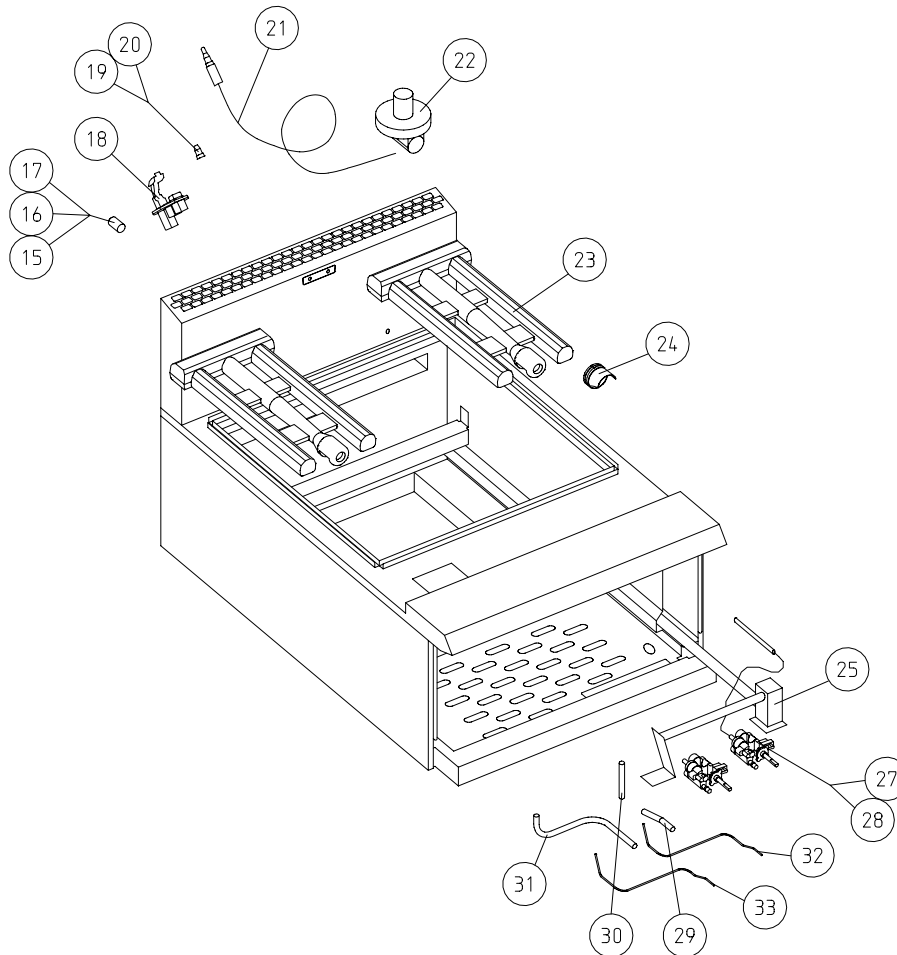

G2642 Chrome Griddle

Fitments

Item	Spares No.	Description
1.	535800001	Griddle plate assembly
2.	535800014	Capping channel
3.	535800002	Rope seal
4.	535800003	Hob assembly
5.	535820007	Upper front fascia assembly
6.	535820008	Lower front fascia
7.	535800004	Control knob
8.	535820012	Magnetic door catch (not shown)
9.	535820011	Fat jug assembly

Item	Spares No.	Description
10.	535820013	Adjustable foot
11.	535820015	Outer side panel - LH
12.	535820016	Outer side panel - RH
13.	535800005	Outer back panel
14.	535800006	Flue panel

G2642 Chrome Griddle

Controls

Item	Spares No.	Description
15.	535830012	Burner injector (natural gas)
16.	535820020	Injector holder (propane gas)
17.	535830013	Amal jet (propane gas)
18.	535820022	Pilot burner
19.	535820023	Pilot jet (natural gas)
20.	535820024	Pilot jet (propane gas)
21.	535820025	Thermocouple
22.	535820026	Gas governor (natural gas)
23.	535820027	Burner

Item	Spares No.	Description
24.	535820028	Burner aeration shroud
25.	535800007	Float rail assembly
26.	535820030	Pressure test nipple (not shown)
27.	535800008	Gas control valve (natural gas)
28.	535800008	Gas control valve (propane gas)
29.	535800009	RH burner pipe (tap to elbow)
30.	535800010	RH burner pipe (elbow to burner)
31.	535800011	LH burner pipe
32.	535800012	RH pilot pipe
33.	535800013	LH pilot pipe