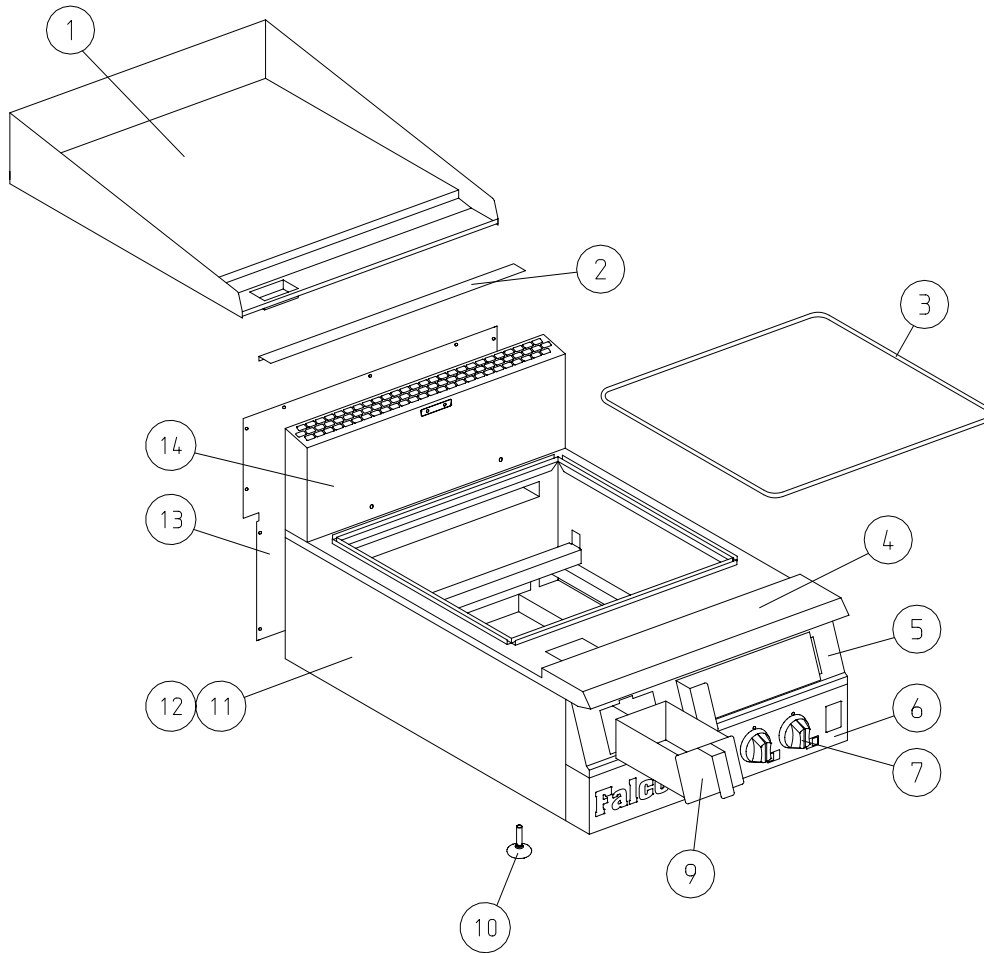

G2642 Chrome Griddle

Fitments

Item	Spares No.	Description
1.	535800001	Griddle plate assembly
2.	535800014	Capping channel
3.	535800002	Rope seal
4.	535800003	Hob assembly
5.	535820007	Upper front fascia assembly
6.	535820008	Lower front fascia
7.	535800004	Control knob
8.	535820012	Magnetic door catch (not shown)
9.	535820011	Fat jug assembly

Item	Spares No.	Description
10.	535820013	Adjustable foot
11.	535820015	Outer side panel - LH
12.	535820016	Outer side panel - RH
13.	535800005	Outer back panel
14.	535800006	Flue panel

G2642 Chrome Griddle

Controls

Item	Spares No.	Description
15.	535830012	Burner injector (natural gas)
16.	535820020	Injector holder (propane gas)
17.	535830013	Amal jet (propane gas)
18.	535820022	Pilot burner
19.	535820023	Pilot jet (natural gas)
20.	535820024	Pilot jet (propane gas)
21.	535820025	Thermocouple
22.	535820026	Gas governor (natural gas)
23.	535820027	Burner

Item	Spares No.	Description
24.	535820028	Burner aeration shroud
25.	535800007	Float rail assembly
26.	535820030	Pressure test nipple (not shown)
27.	535800008	Gas control valve (natural gas)
28.	535800008	Gas control valve (propane gas)
29.	535800009	RH burner pipe (tap to elbow)
30.	535800010	RH burner pipe (elbow to burner)
31.	535800011	LH burner pipe
32.	535800012	RH pilot pipe
33.	535800013	LH pilot pipe