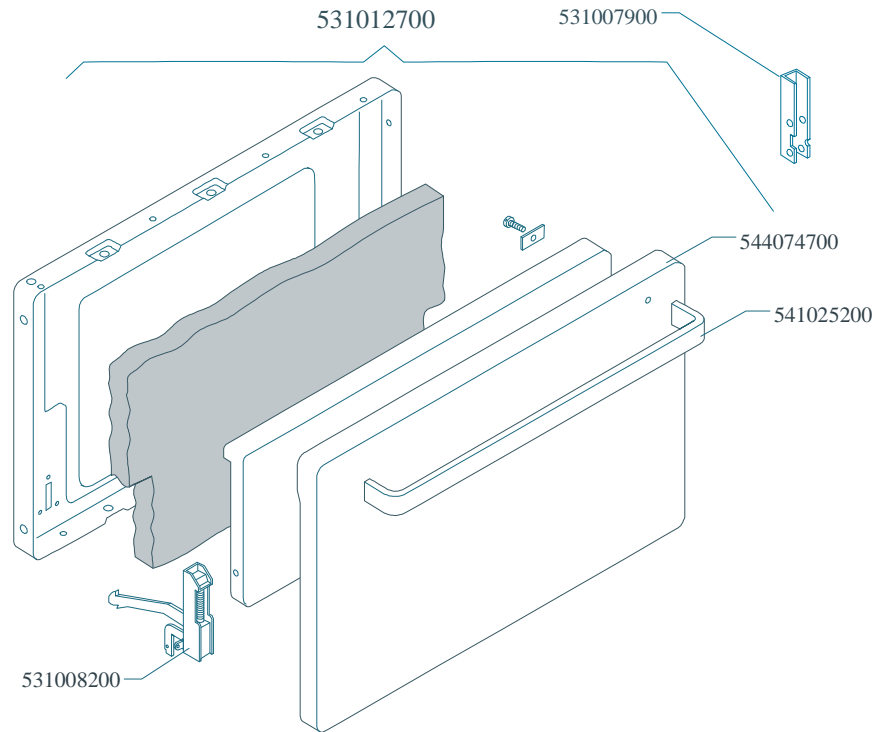

PORTE / DOORS / TÜREN / PORTES

Page	Pos	Code	Description
001		544044300	SIDE 1000 RANGE
001		531008100	ADJUSTABLE LEG H9 CHROME
002		541027000	NEUTRAL SPACER 1000
002		537002300	ELECTRICAL PLATE D.220 W2000 V230
002		537002200	ELECTRICAL PLATE D.180 W1500 V230
002		537002100	ELECTRICAL PLATE D.145 W1000 V230
002		544216400	UPPER PLATE CF-10E/A (OLD MOD.)
002		537000300	COMMUTATOR 7 POSITIONS S.49 16A
002		536002100	KNOB 7 POSITIONS SNACK
002		537014100	WHITE WARNING LIGHT 250V
002		544083100	CONTROL PANEL FOR RANGE CFM-10ET
003		539018800	INDEX FOR OVEN KNOB
003		539023800	SIGN PLATE FOR OVEN TIMER
003		539023900	SIGN PLATE FOR OVEN TEMPERATURE
003		539024000	SIGN PLATE FOR OVEN SELECTOR
003		537019300	TIMER FOR MULTIFUNCTION OVEN
003		537019100	THERMOSTAT FOR MULTIFUNCTION OVEN
003		537014100	WHITE WARNING LIGHT 250V
003		537014200	GREEN WARNING LIGHT 250V
003		537019200	SELECTOR FOR MULTIFUNCTION OVEN
003		537006800	FAN 240V CF-62
003		537019000	CIRCULAR HEATING ELEMENT FOR OVEN
003		539023400	ADHESIVE GRADUATED DISC F.KNOB
003		539023500	ADHESIVE GRAD.DISC *E.MULTIF.TERM.
003		539023300	ADHESIVE GRADUATED DISC FOR KNOB
003		536013800	KNOB D.70 BLACK 6*5 WITH SPRING
003		537006200	UPPER OVEN HEATING EL.1000+2000W
003		537006300	LOWER OVEN HEATING EL.W1750 230CF8/
003		537005300	MOTOR FOR SPIT CF-8/10
003		531038100	SPIT FOR MAXI MULTIF. NEW OVEN
003		536018300	GRIP FOR ROTATING SPIT
003		537005400	OVEN BULB 15W 300°C
003		534009100	GRILL PROTECTION CF-8/10
003		536011300	OVEN GASKET CF-8/10
003		537007900	OVEN BULB-SOCKET
003		531006700	OVEN GRID FOR CF-8/10
003		534002200	OVEN DRIPPING-PAN CF-8/10
003		531013600	SIDE GRID FOR MAXI/VENTILATED OVEN
004		531012700	STAINLESS STEEL OVEN DOOR CF-8/10
004		531007900	STAINLESS STEEL DOOR WHEEL HOLDER
004		544074700	STAINLESS STEEL OVEN DOOR PANEL
004		541025200	STAINLESS STEEL OVEN DOOR HANDLE
004		531008200	STAINLESS STEEL DOOR HINGE CF-8/10
004		531009600	COMPLETE GLASS OVEN DOOR
004		531012400	GLASS DOOR WHEEL HOLDER CF-8/10
004		531007000	OVEN GLASS DOOR HANDLE CF-8/10
004		536007100	INTERNAL GLASS OVEN DOOR CF-8/10
004		536007000	EXTERNAL GLASS OVEN DOOR CF8/10
004		531007300	GLASS DOOR HINGE CF-8/10