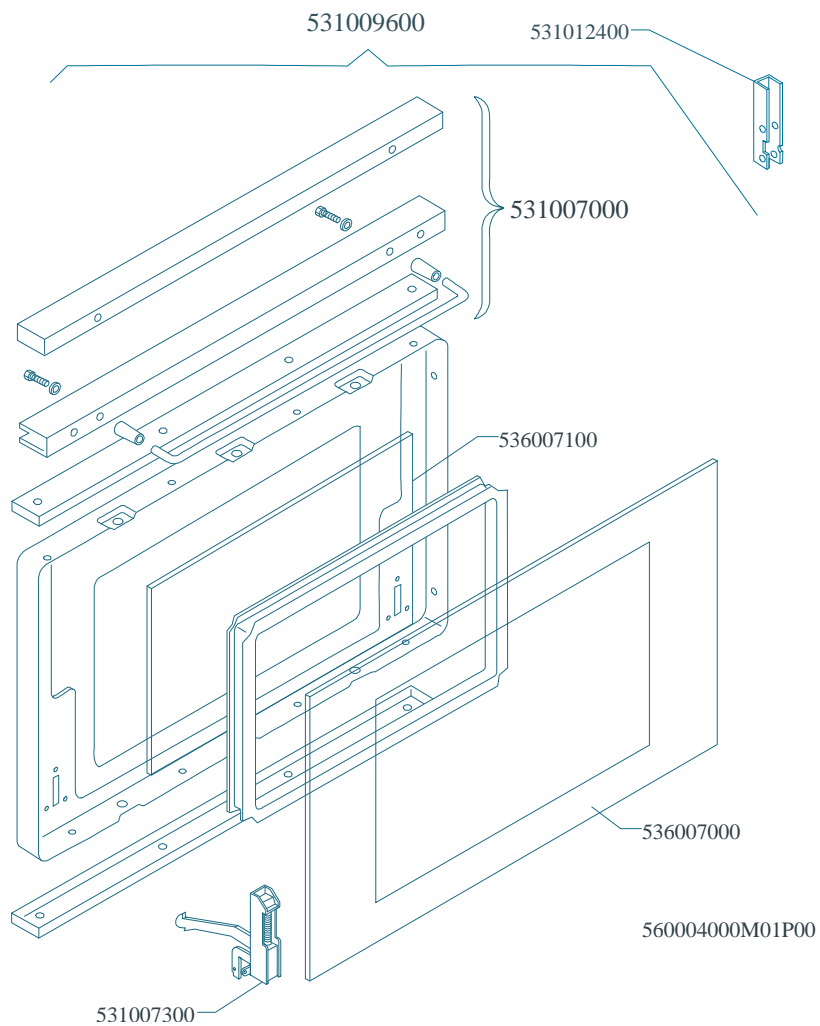

PORTE / DOORS / TÜREN / PORTES

Page	Pos	Code	Description
001		544044300	SIDE 1000 RANGE
001		531008100	ADJUSTABLE LEG H9 CHROME
002		541027000	NEUTRAL SPACER 1000
002		537002300	ELECTRICAL PLATE D.220 W2000 V230
002		537002200	ELECTRICAL PLATE D.180 W1500 V230
002		537002100	ELECTRICAL PLATE D.145 W1000 V230
002		544216400	UPPER PLATE CF-10E/A (OLD MOD.)
002		537000300	COMMUTATOR 7 POSITIONS S.49 16A
002		536002100	KNOB 7 POSITIONS SNACK
002		537014100	WHITE WARNING LIGHT 250V
002		544083100	CONTROL PANEL FOR RANGE CFM-10ET
003		539018800	INDEX FOR OVEN KNOB
003		539023800	SIGN PLATE FOR OVEN TIMER
003		539023900	SIGN PLATE FOR OVEN TEMPERATURE
003		539024000	SIGN PLATE FOR OVEN SELECTOR
003		537019300	TIMER FOR MULTIFUNCTION OVEN
003		537019100	THERMOSTAT FOR MULTIFUNCTION OVEN
003		537014100	WHITE WARNING LIGHT 250V
003		537014200	GREEN WARNING LIGHT 250V
003		537019200	SELECTOR FOR MULTIFUNCTION OVEN
003		537006800	FAN 240V CF-62
003		537019000	CIRCULAR HEATING ELEMENT FOR OVEN
003		539023400	ADHESIVE GRADUATED DISC F.KNOB
003		539023500	ADHESIVE GRAD.DISC *E.MULTIF.TERM.
003		539023300	ADHESIVE GRADUATED DISC FOR KNOB
003		536013800	KNOB D.70 BLACK 6*5 WITH SPRING
003		537006200	UPPER OVEN HEATING EL.1000+2000W
003		537006300	LOWER OVEN HEATING EL.W1750 230CF8/
003		537005300	MOTOR FOR SPIT CF-8/10
003		531038100	SPIT FOR MAXI MULTIF. NEW OVEN
003		536018300	GRIP FOR ROTATING SPIT
003		537005400	OVEN BULB 15W 300°C
003		534009100	GRILL PROTECTION CF-8/10
003		536011300	OVEN GASKET CF-8/10
003		537007900	OVEN BULB-SOCKET
003		531006700	OVEN GRID FOR CF-8/10
003		534002200	OVEN DRIPPING-PAN CF-8/10
003		531013600	SIDE GRID FOR MAXI/VENTILATED OVEN
004		531012700	STAINLESS STEEL OVEN DOOR CF-8/10
004		531007900	STAINLESS STEEL DOOR WHEEL HOLDER
004		544074700	STAINLESS STEEL OVEN DOOR PANEL
004		541025200	STAINLESS STEEL OVEN DOOR HANDLE
004		531008200	STAINLESS STEEL DOOR HINGE CF-8/10
004		531009600	COMPLETE GLASS OVEN DOOR
004		531012400	GLASS DOOR WHEEL HOLDER CF-8/10
004		531007000	OVEN GLASS DOOR HANDLE CF-8/10
004		536007100	INTERNAL GLASS OVEN DOOR CF-8/10
004		536007000	EXTERNAL GLASS OVEN DOOR CF8/10
004		531007300	GLASS DOOR HINGE CF-8/10