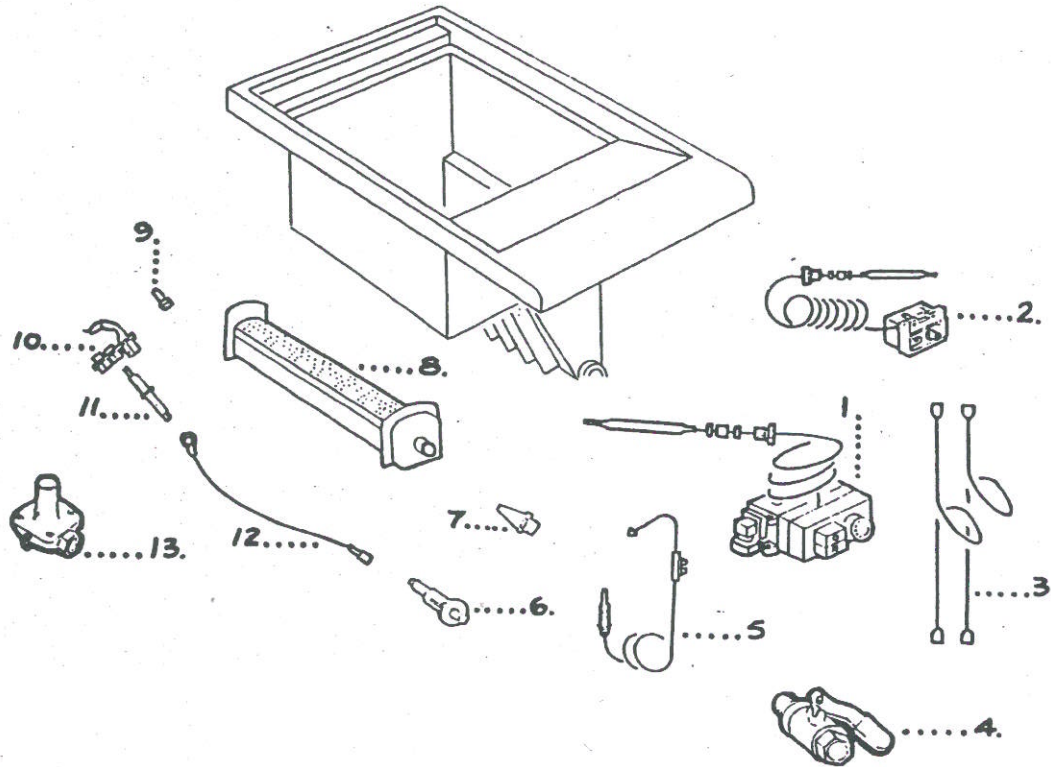

**G350/11 CE Fryer (Including pre CE Models) - Body & Pan Fitments**

1	539211030	Flue rear trim
2	539211040	Flue Grid
3	539211082	Flue Front
4	539210600	Trim - Flue L.H.
5	539210620	Trim - Hob L.H.
6	539211950	Pan & hob Assembly
7	539210610	Flue trim R. H
8	539210630	Hob Trim R. H.
9	539211890	Fish Plate
10	539212030	Basket Hanging Rail
11	539211920	Dust Cover Assembly
12	539211910	Chip Basket
13	539213080	Pan Strainer
14	539113295	Phial Guard
15	539211930	Top Hinge bracket
16	539211880	Door assembly
17	539211940	Bottom hinge bracket
18	539113240	Door catch magnetic
19	539211990	Control Panel (See Note 1 below)
20	537101090	Leg c/w Adjustable foot
21	539211850	Outer side panel L. H
21a	539211860	Outer Side Panel R. H.

Note 1

Brown Vitreous enamel parts are no longer available and the later stainless steel part will be supplied in lieu.

**G350/11 Pre CE Fryer – Gas Controls**

1	539113290	Control Valve/Operating Thermostat ( Minisit)
2	539113280	Safety Thermostat ( to 1/06/95 ) With Reset
3	539113294	Interrupter Leads
4	539113250	Drain Valve ½" ( to 31/1/85 )
5	539110313	Thermocouple ( to 31/7/92 )
6	539113293	Connector ( to 31/07/98 )
7	539113292	Interrupter ( to 31/07/98 )
8	539110210	Igniter
9	539113310	Burner Injector – Nat Gas
9a	539113320	Burner Injector – Propane
10	539113300	Burner Assembly
11	539110270	Pilot Injector – Nat Gas
11a	539110280	Pilot Injector – Propane
12	539110260	Pilot Burner – Nat Gas
12a	539110261	Pilot Burner – Propane
13	539110171	Electrode
14	539110290	Electrode Lead
15	539210840	Gas Governor
*	539113291	Thermostat Sealing Gland

**Parts Not Shown**

539212120	Inlet Pipe
539210880	Inlet Adaptor (1/2" x 15mm )
539212070	Pipe – Control to Burner
539213340	Elbow – Burner to Control
539212080	Pilot Pipe
530961111	Pilot Tube Nut – 6mm
530961112	Pilot Olive – 6mm
539113860	Minisit Control Bracket