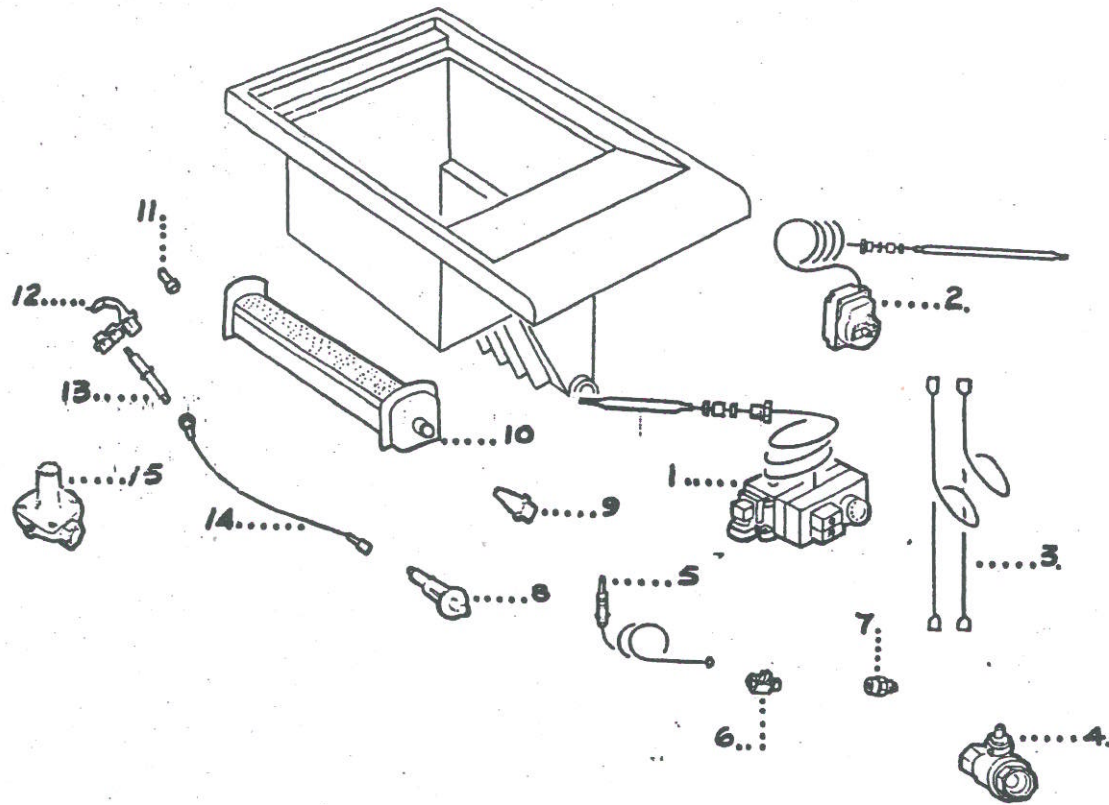

**G350/11 CE Fryer (Including pre CE Models) - Body & Pan Fitments**

1	539211030	Flue rear trim
2	539211040	Flue Grid
3	539211082	Flue Front
4	539210600	Trim - Flue L.H.
5	539210620	Trim - Hob L.H.
6	539211950	Pan & hob Assembly
7	539210610	Flue trim R. H
8	539210630	Hob Trim R. H.
9	539211890	Fish Plate
10	539212030	Basket Hanging Rail
11	539211920	Dust Cover Assembly
12	539211910	Chip Basket
13	539213080	Pan Strainer
14	539113295	Phial Guard
15	539211930	Top Hinge bracket
16	539211880	Door assembly
17	539211940	Bottom hinge bracket
18	539113240	Door catch magnetic
19	539211990	Control Panel (See Note 1 below)
20	537101090	Leg c/w Adjustable foot
21	539211850	Outer side panel L. H
21a	539211860	Outer Side Panel R. H.

Note 1

Brown Vitreous enamel parts are no longer available and the later stainless steel part will be supplied in lieu.

**G350/11 Pre CE Fryer – Gas Controls**

1	539113290	Control Valve/Operating Thermostat ( Minisit)
2	539113280	Safety Thermostat ( to 1/06/95 ) With Reset
3	539113294	Interrupter Leads
4	539113250	Drain Valve ½" ( to 31/1/85 )
5	539110313	Thermocouple ( to 31/7/92 )
6	539113293	Connector ( to 31/07/98 )
7	539113292	Interrupter ( to 31/07/98 )
8	539110210	Igniter
9	539113310	Burner Injector – Nat Gas
9a	539113320	Burner Injector – Propane
10	539113300	Burner Assembly
11	539110270	Pilot Injector – Nat Gas
11a	539110280	Pilot Injector – Propane
12	539110260	Pilot Burner – Nat Gas
12a	539110261	Pilot Burner – Propane
13	539110171	Electrode
14	539110290	Electrode Lead
15	539210840	Gas Governor
*	539113291	Thermostat Sealing Gland

**Parts Not Shown**

539212120	Inlet Pipe
539210880	Inlet Adaptor (1/2" x 15mm )
539212070	Pipe – Control to Burner
539213340	Elbow – Burner to Control
539212080	Pilot Pipe
530961111	Pilot Tube Nut – 6mm
530961112	Pilot Olive – 6mm
539113860	Minisit Control Bracket