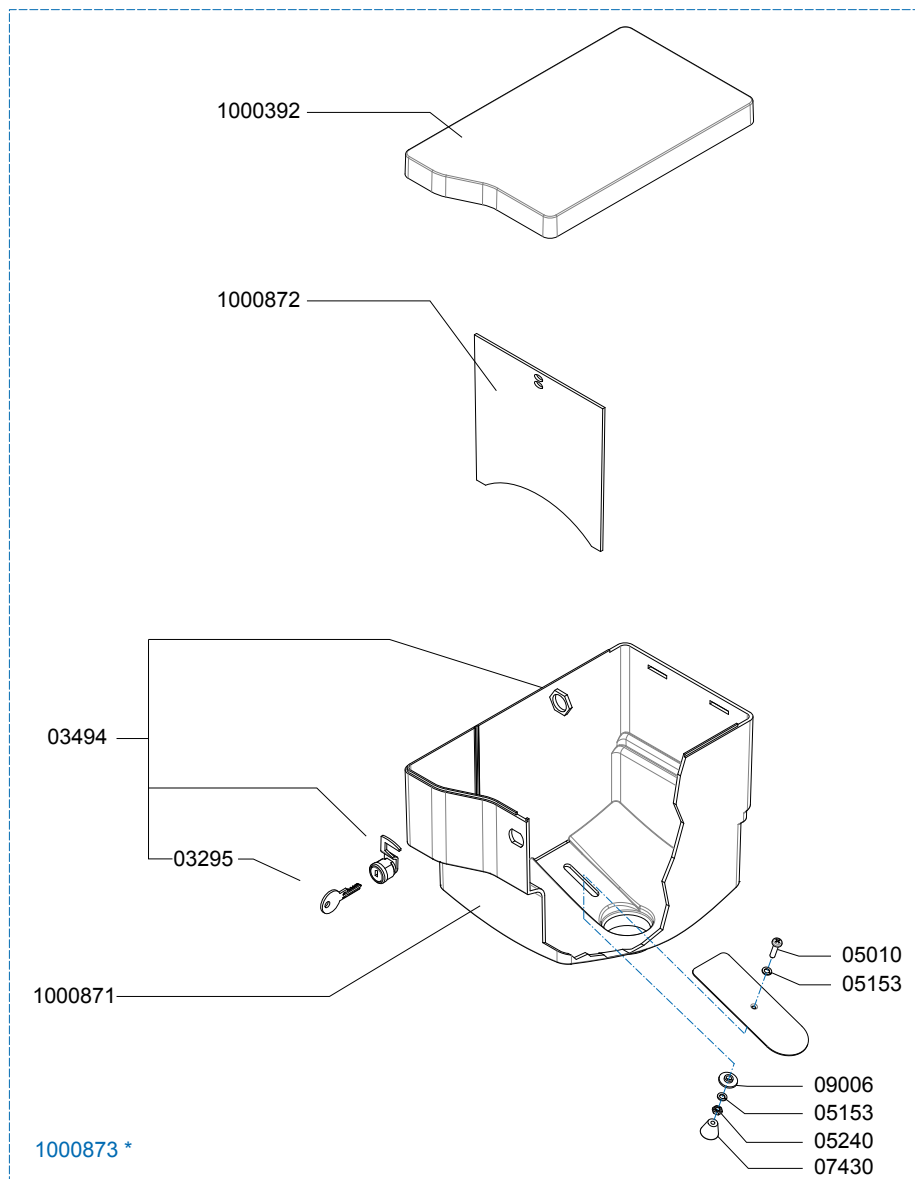

From mach. nr. : 4X 31323  
 Date : 09 - 2015

Page : 8 - 12  
 Rev : 2

Rated voltage : 1N~ 220-240V 50-60Hz 2275W

Drawer : JK  
 Date : 03-12-12

Spare Parts Info

**ANIMO**

www.animo.eu

\*Recomended Spare Part