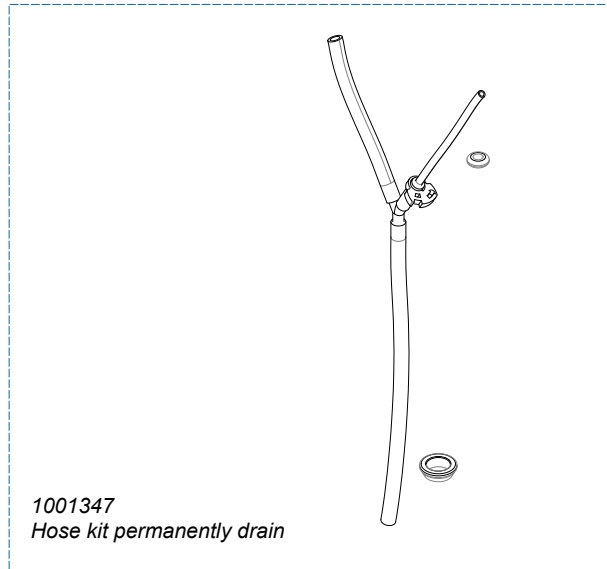

**ANIMO**

www.animo.eu

Accessories

1001372  
Hygiene kit

1001365  
Service kit

1001347  
Hose kit permanently drain

1002561 \*  
Replacement kit 25k

\*Recomended Spare Part