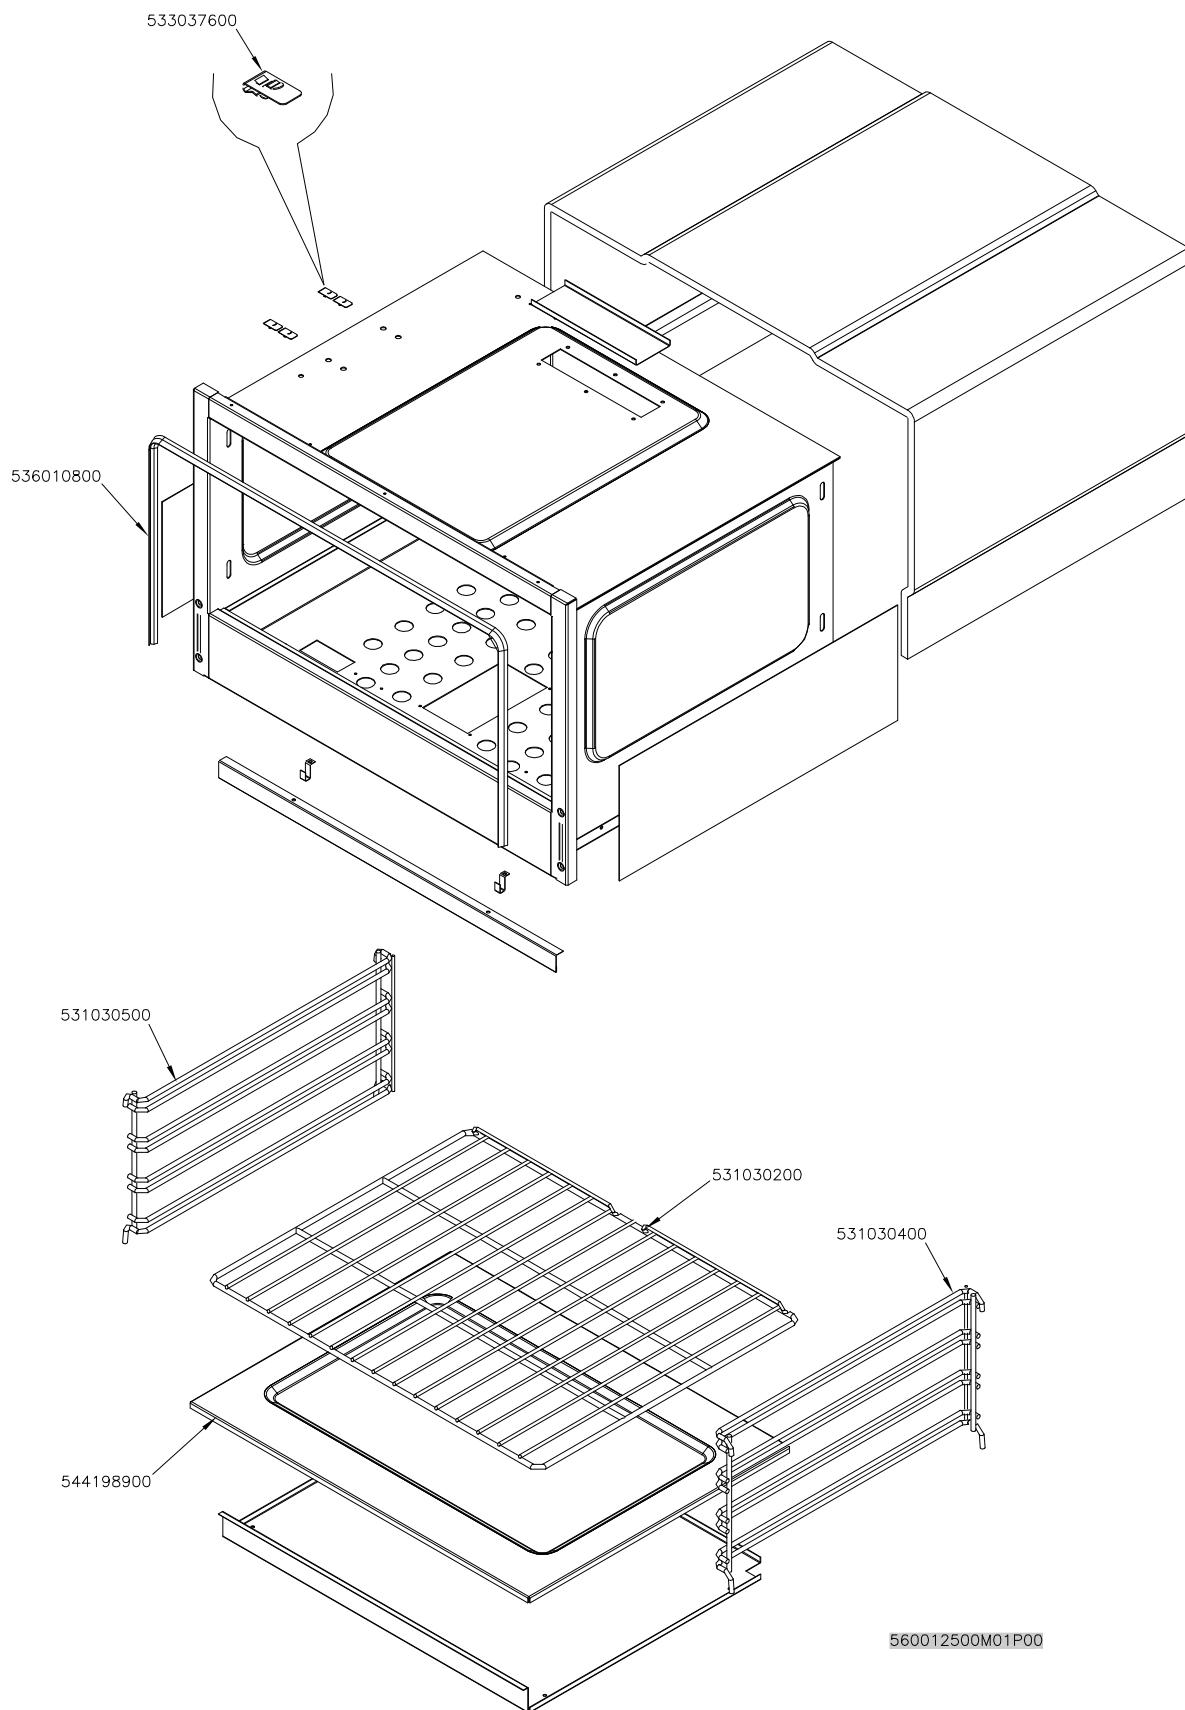

SUPERLOTUS 70₂0601

CUCINE / RANGES / HERDE / CUISINIÈRES

FORNO / OVEN / BACKOFEN / FOUR

ELETTRICO / ELECTRICAL / ELEKTRO / ELECTRIQUE / GN 2/1