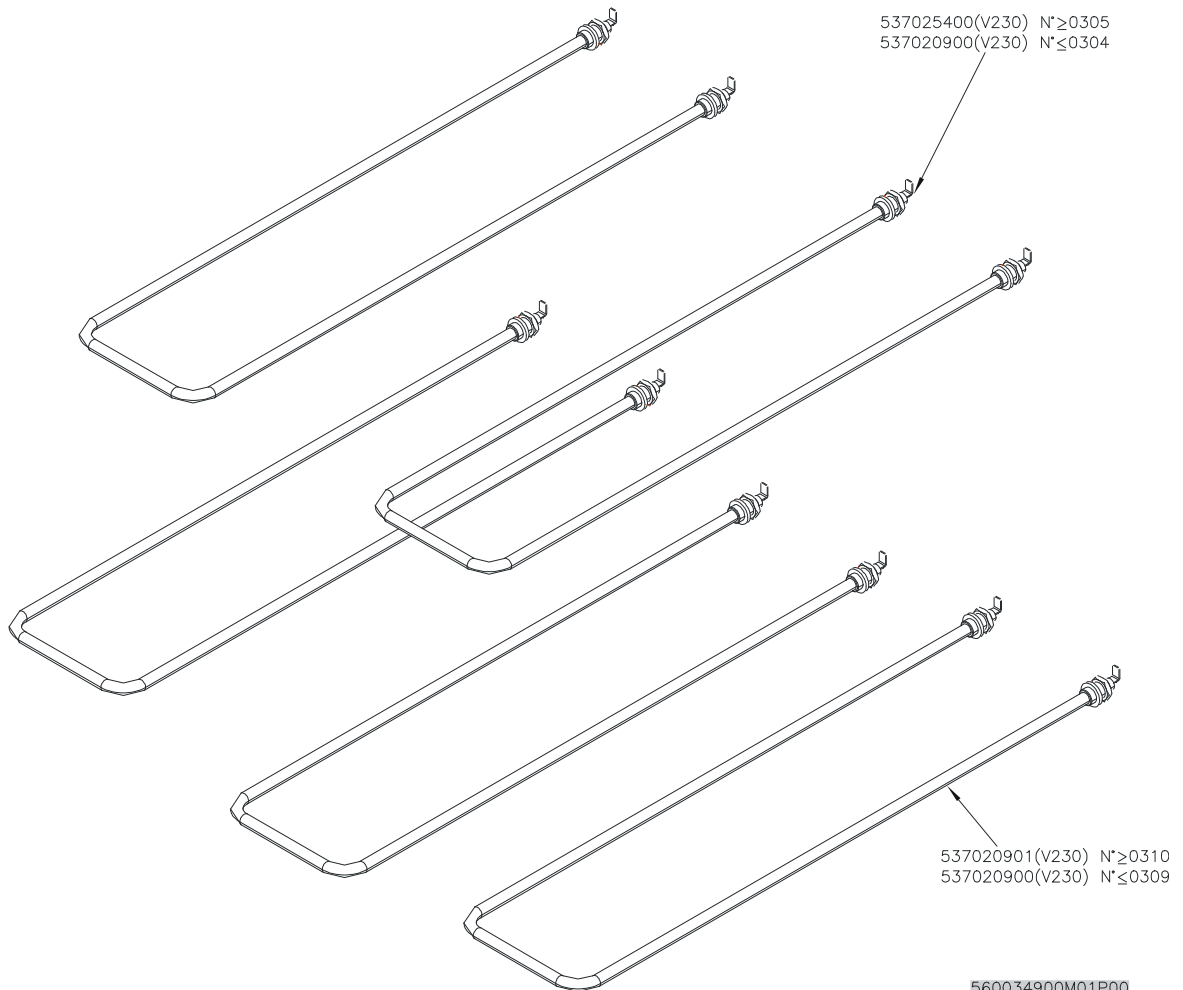

CUCINE / RANGES / HERDE / CUISINIÈRES
FORNO / OVEN / BACKOFEN / FOUR

ELETTRICO / ELECTRICAL / ELEKTRO / ELECTRIQUE / GN 2/1

560034900M01P00

PC-E CF-E

Page	Pos	Code	Description
001		541097100	NEUTRAL SPACER 78
001		537017000	PLATE 220X220 W2600 V230
001		537007700	TERMINAL BLOCK THREEPHASE 40A
001		544191200	UPPER PLATE PC-78E SQUARE PLATE
001		537019900	PLATE D.220 W2600 V230
001		544190900	UPPER PLATE PC-78E ROUND PLATE
001		541104500	CONTROL PANEL CF4-78E
001		544173300	LEFT SIDE PANEL RANGE S.70
001		536005200	INOX LEG 2" 120-180 M10
001		544173200	RIGHT SIDE PANEL RANGE S.70
002		544187100	OVEN INNER DOOR GN 2/1 S.70
002		531022800	LEFT OVEN DOOR HINGE S.70
002		531022900	HINGE DOOR WHEEL HOLDER S.70
002		531022700	RIGHT OVEN DOOR HINGE 70LINE
002		544186900	OVEN DOOR GN 2/1 S.70
002		531013100	OVEN DOOR HANDLE OF 70/90-LINE
002		541102300	GAS OVEN INNER DOOR GN 3/1 S.70
002		544187000	OVEN DOOR GN 3/1 S.70
003		533037600	LOCK SPRING FOR BULB
003		536010800	OVEN GASKET GN 2/1 (1261)
003		531030500	LHD SUPPORT GRID FOR OVEN OF 70LINE
003		531030200	OVEN GRID GN 2/1 FOR 70 LINE
003		531030400	RHD SUPPORT GRID FOR OVEN OF 70LINE
003		544198900	70 ELECTRICAL OVEN BOTTOM GN2/1
004		537012800	SAFETY THERMOSTAT 420°C THREEPHASE
004		536019700	BLACK KNOB §70 PIN §6*5
004		539023800	SIGN PLATE FOR OVEN TIMER
004		539018800	INDEX FOR OVEN KNOB
004		539023900	SIGN PLATE FOR OVEN TEMPERATURE
004		537014100	WHITE WARNING LIGHT 250V
004		537014200	GREEN WARNING LIGHT 250V
004		536013800	KNOB D.70 BLACK 6*5 WITH SPRING
004		539023600	ADHESIVE GRADUATED DISC FOR KNOB
004		537000900	THERMOSTAT 50-320°C THREEPHASE
004		537001200	FIXING BRACKET FOR THERMOSTAT/COMM.
004		537000200	COMMUTATOR 1 POS. 3PHASE S.49 16A
004		539017900	ADHESIVE GRADUATED DISC FOR KNOB
004		533023600	TAP PLUG §10 M16*1, 5CH19
004		533039300	BICONE §10
004		533010800	TUBE NUT D.10 M16*1,5
004		537025400	OVEN UPPER HEAT.EL.W700 V230 70LINE
004		537020900	HEATING ELEMENT 1000W 230V OVEN S70
004		537020901	HEATING ELEMENT 1200W 230V OVEN S70
005		539018900	INDEX FOR KNOB
005		536019700	BLACK KNOB §70 PIN §6*5
005		537000300	COMMUTATOR 7 POSITIONS S.49 16A
005		536013800	KNOB D.70 BLACK 6*5 WITH SPRING
005		539018100	ADHESIVE GRADUATED DISC FOR KNOB
005		537014100	WHITE WARNING LIGHT 250V