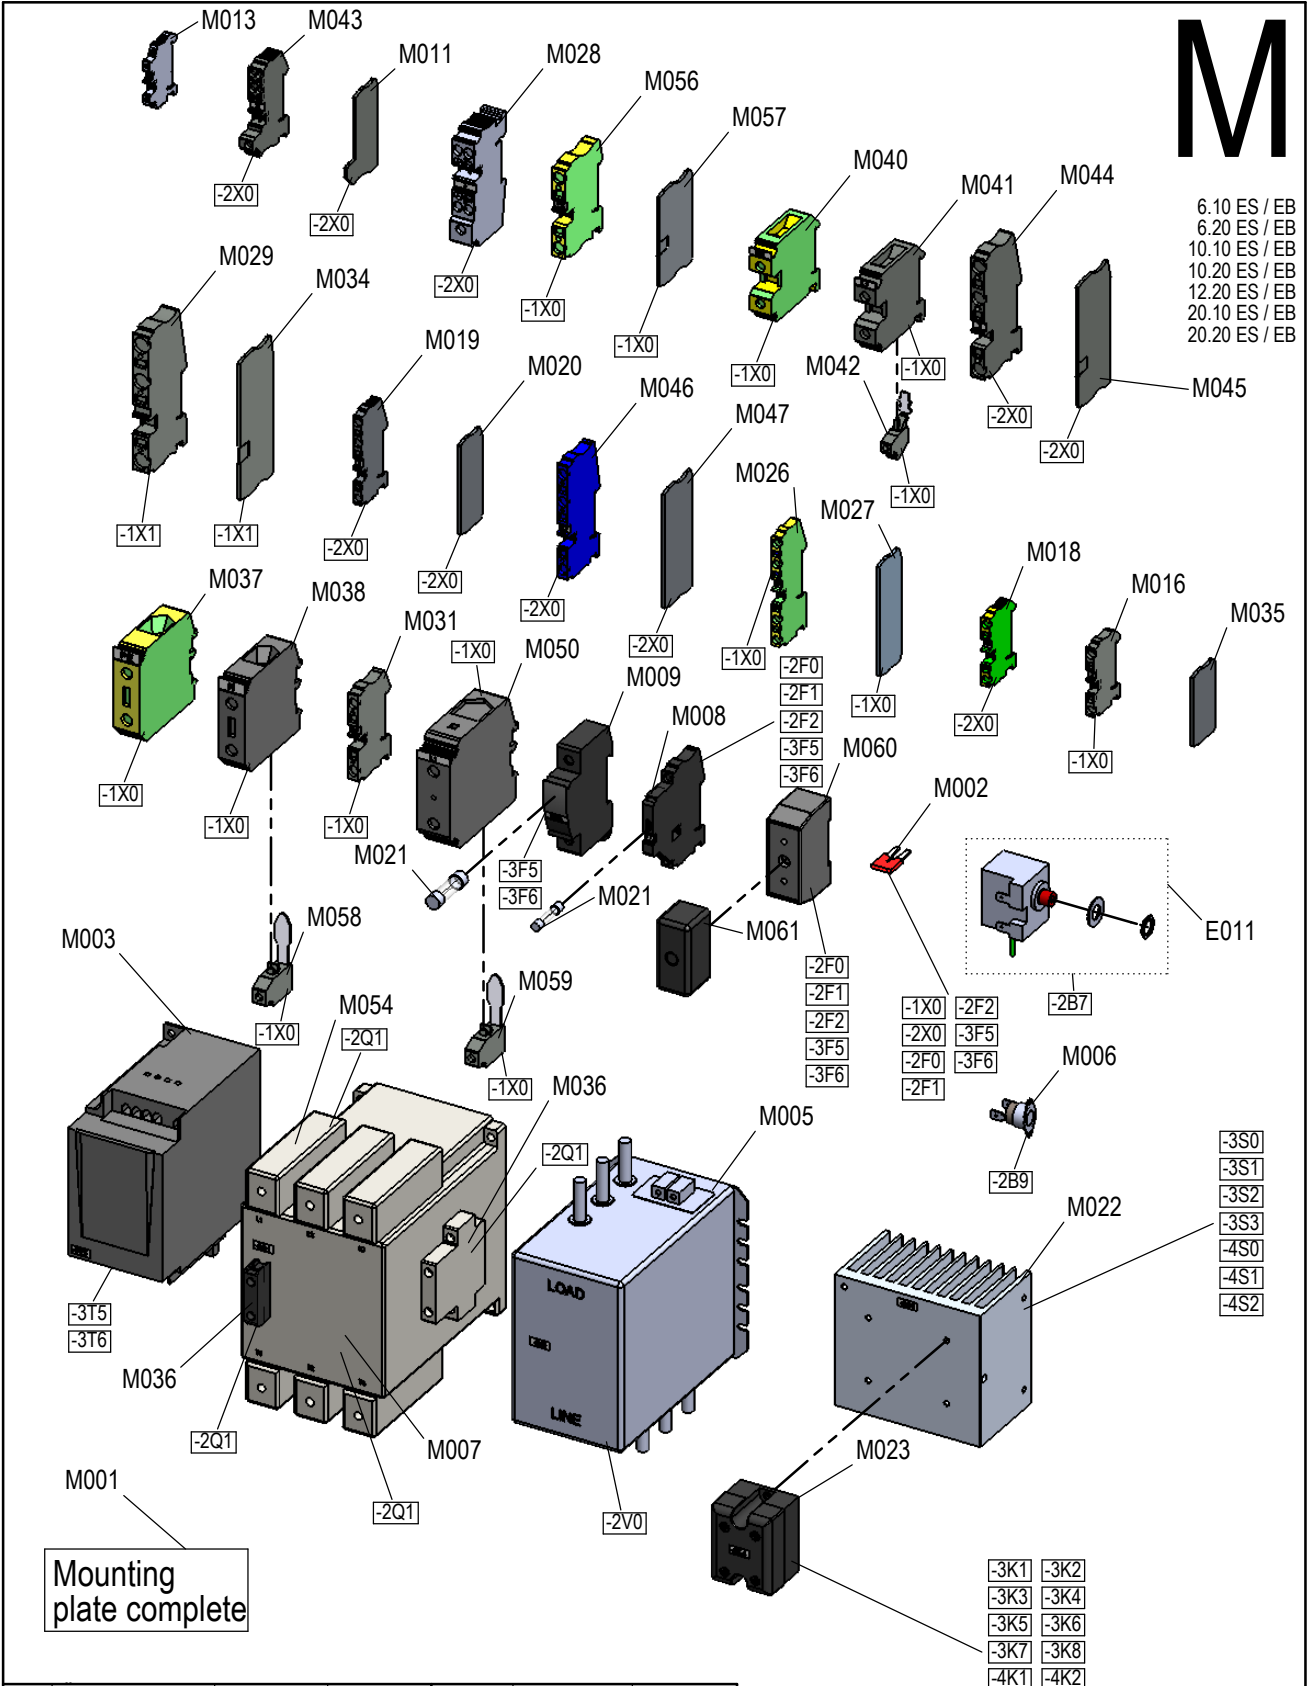

M

- 6.10 ES / EB
- 6.20 ES / EB
- 10.10 ES / EB
- 10.20 ES / EB
- 12.20 ES / EB
- 20.10 ES / EB
- 20.20 ES / EB

Laufende Verbesserungen des Produkts können Änderungen der Spezifikationen ohne expliziten Hinweis bedingen. Continuous improvements to the product may mean changes to the specification are made without explicit mention.

Mounting plate complete

01	AM 2016/005	Jan 27, 16	aneumeie	Drawn	28.10.2015	aruhdorf
02	aktualisiert	Jul 17, 18	aneumeie	App.	Jul 17, 18	aneumeie
Rev	Remarks	Date	Name		Date	Name

- -3K1 -3K2
- -3K3 -3K4
- -3K5 -3K6
- -3K7 -3K8
- -4K1 -4K2
- -4K3 -4K4
- -4K5 -4K6